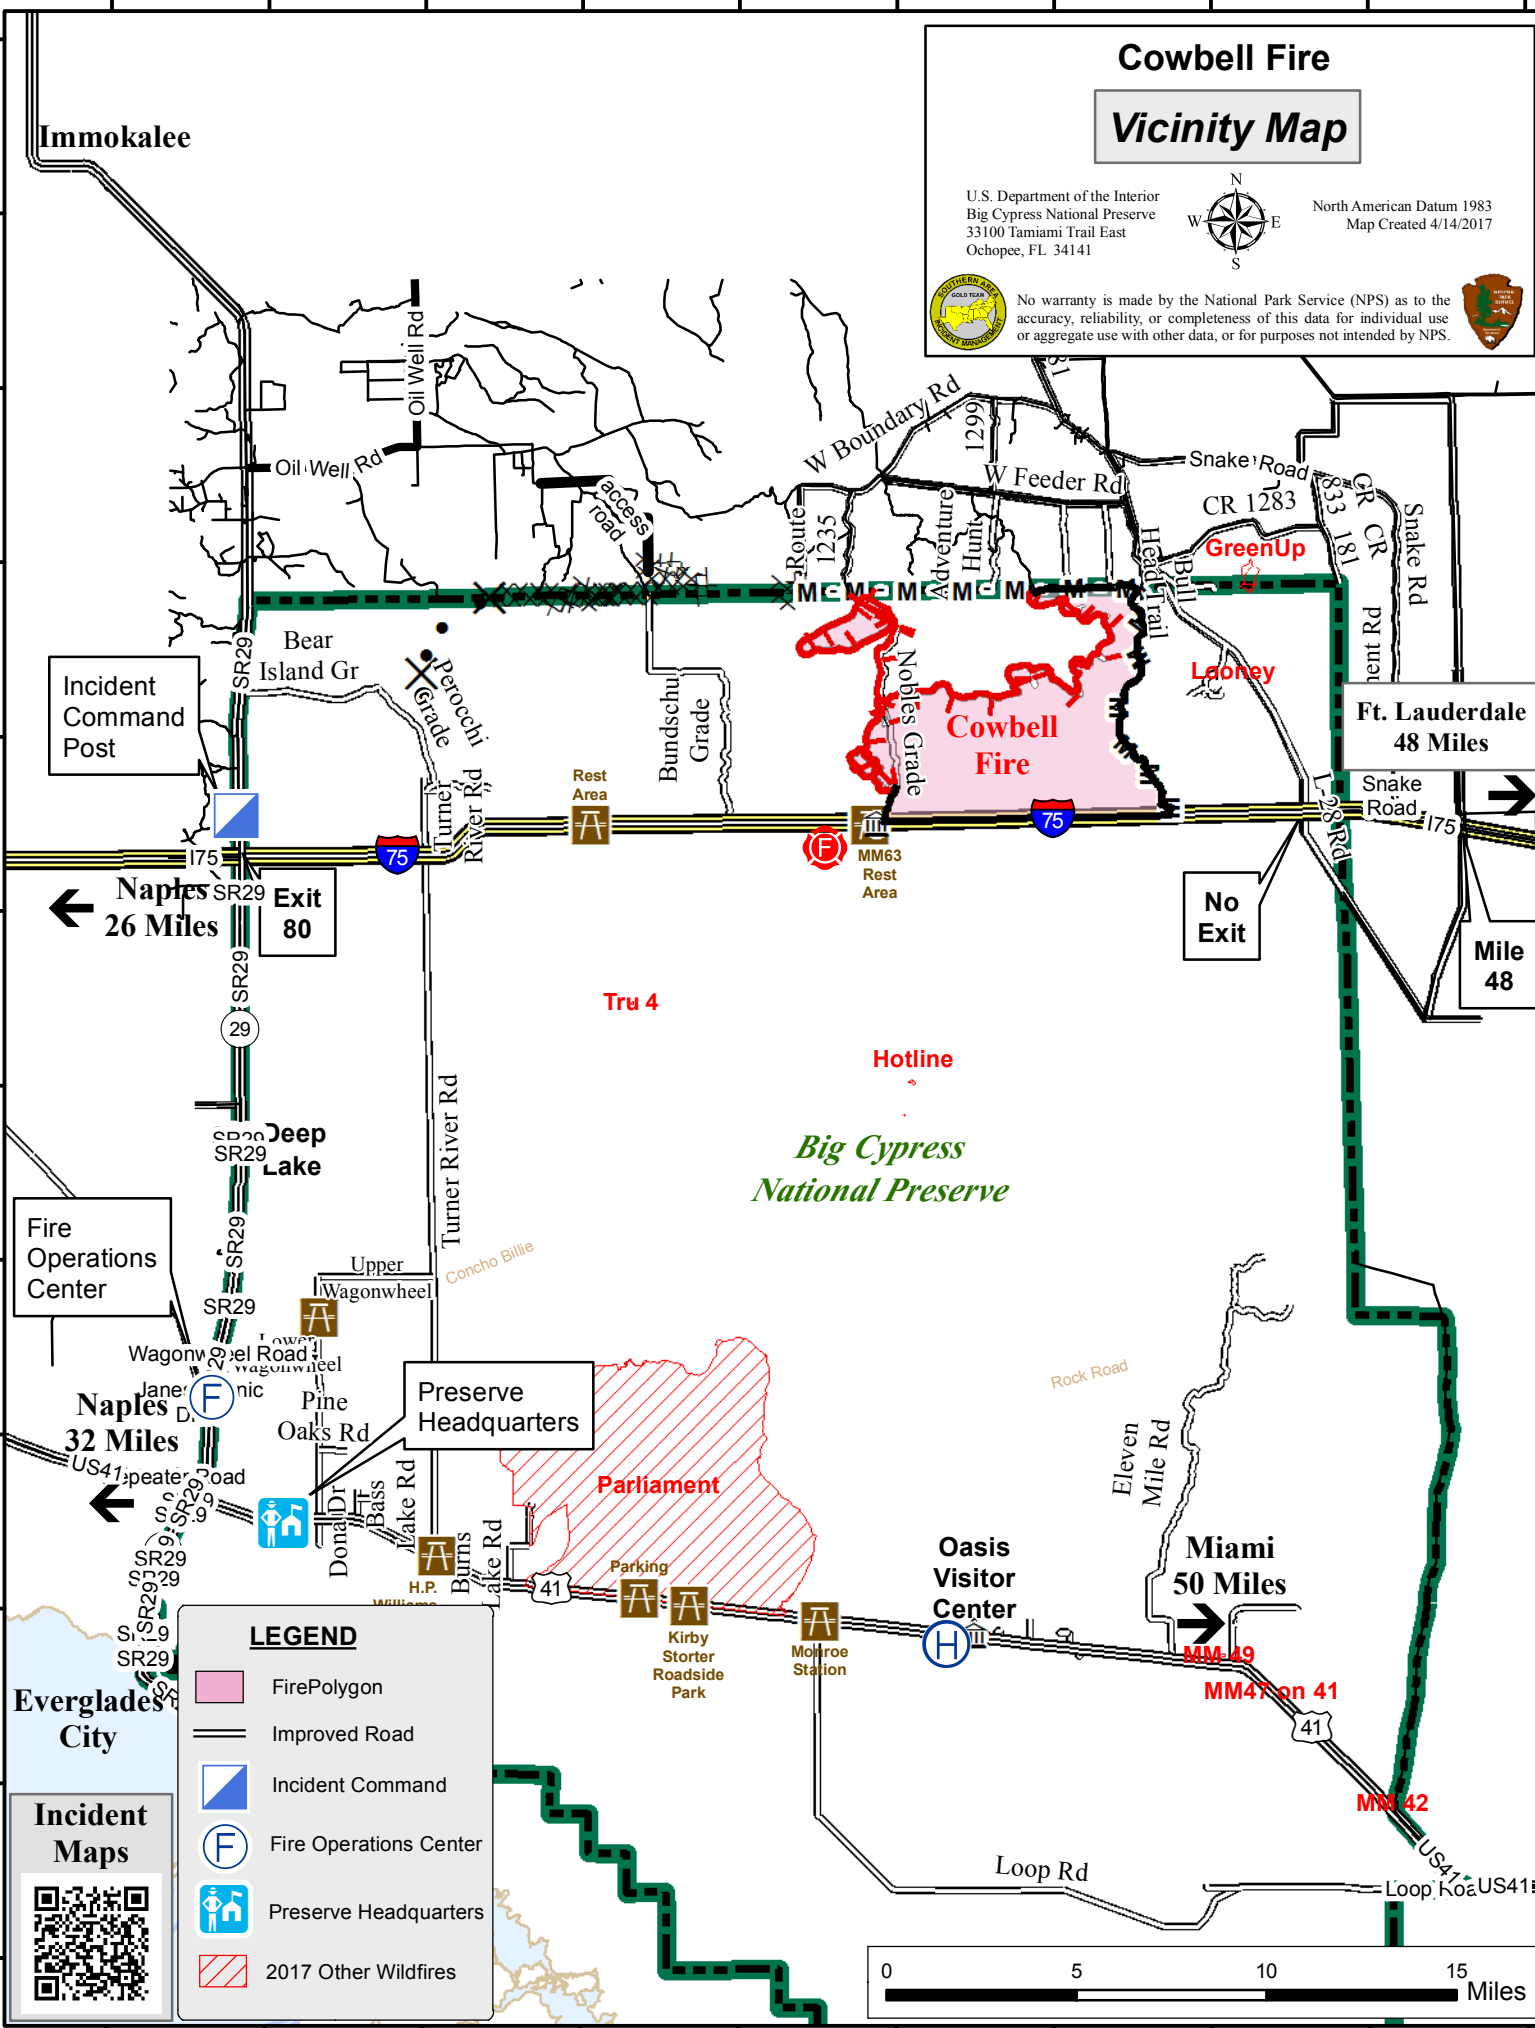

Cowbell Fire Vicinity Map

U.S. Department of the Interior
Big Cypress National Preserve
33100 Tamiami Trail East
Ochopee, FL 34141

North American Datum 1983
Map Created 4/14/2017

No warranty is made by the National Park Service (NPS) as to the accuracy, reliability, or completeness of this data for individual use or aggregate use with other data, or for purposes not intended by NPS.

Incident Command Post

Ft. Lauderdale
48 Miles

Naples
26 Miles

Exit 80

No Exit

Mile 48

Fire Operations Center

Preserve Headquarters

Naples
32 Miles

Parliament

Oasis Visitor Center

Miami
50 Miles

LEGEND

- Fire Polygon
- Improved Road
- Incident Command
- F Fire Operations Center
- H Preserve Headquarters
- 2017 Other Wildfires

Incident Maps