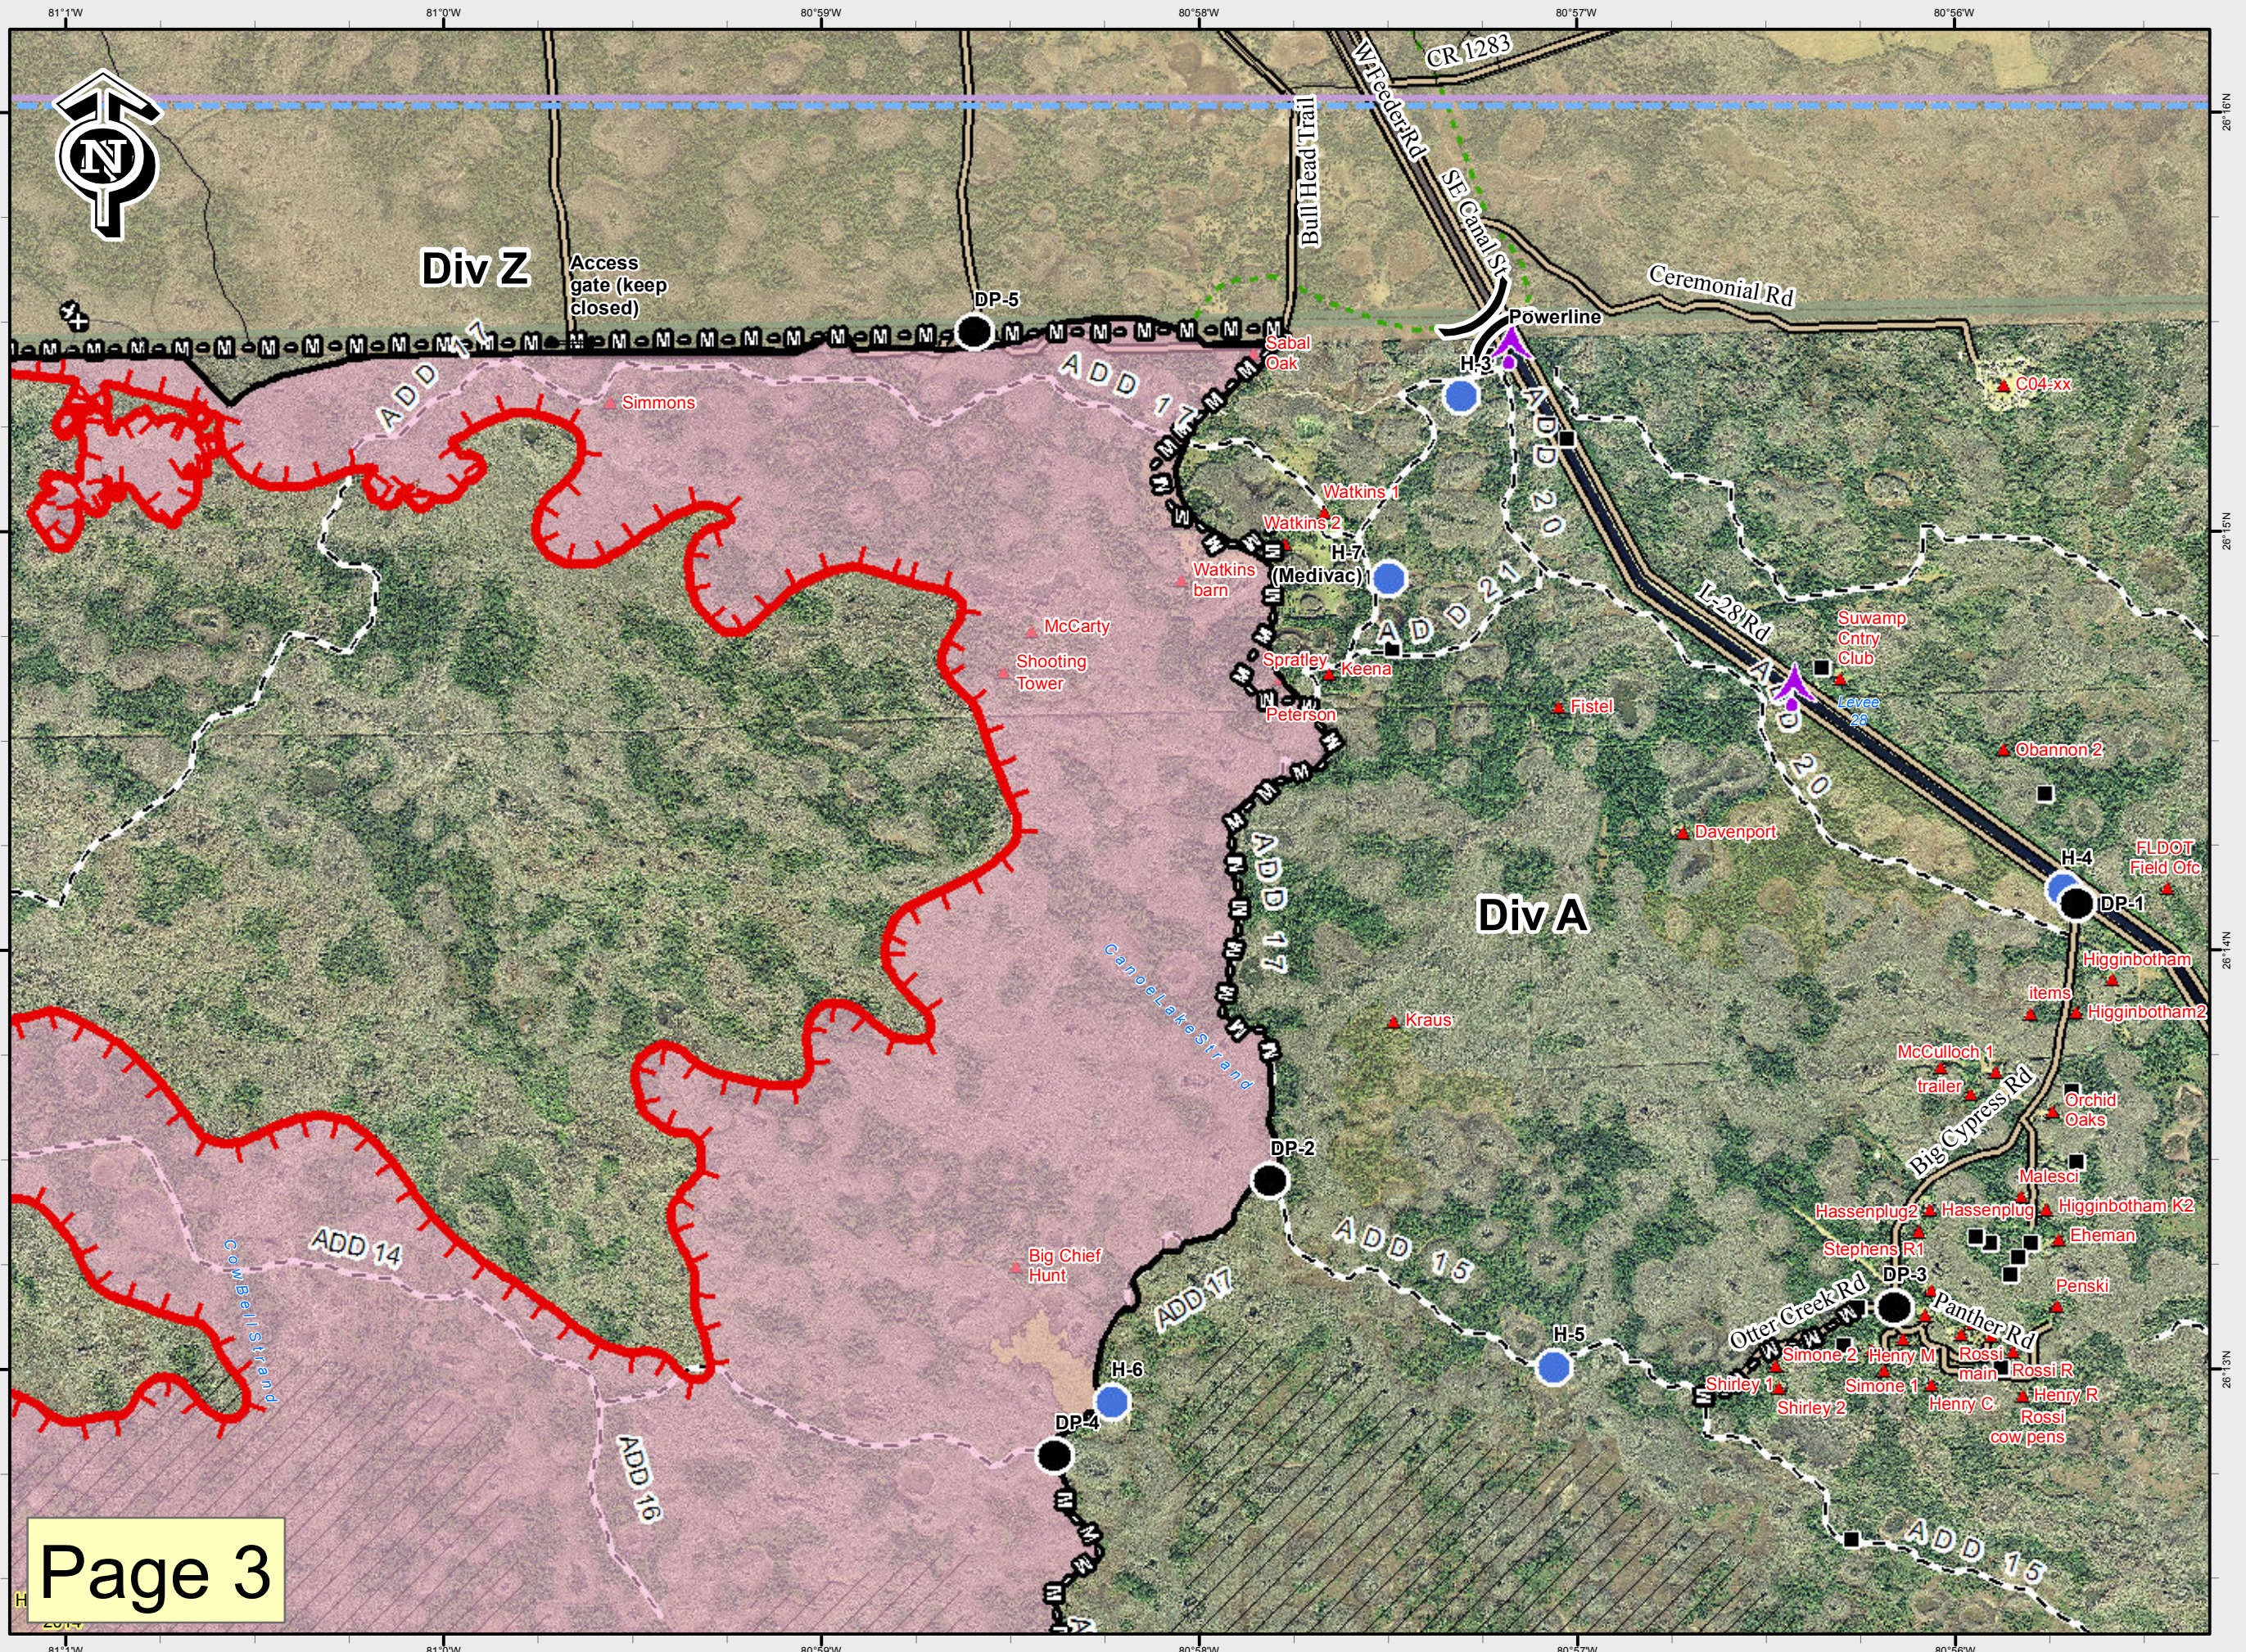

Cowbell Fire

FL-BCP-017033

Operations Map

May 2, 2017

0800 hrs

21,866 acres

Approximate Perimeter
as of 4/30/2017 @ 2114 hrs
per infrared interpretation.

- Aerial Hazard
- Drop Point
- Gate
- Helispot
- Uncontrolled Fire Edge
- Completed Line
- Completed Mastication Line
- Other
- Wildfire Daily Fire Perimeter
- Historic Fire Perimeter
- Fire History 2015 & 2016
- 2014 Fire Perimeter
- Improved Road
- Primary Buggy Trail
- Eligible for Wilderness
- Seminole Tribe of Florida
- BICY Preserve

0 0.25 0.5 Miles

NAD83 UTM 17

Page 3