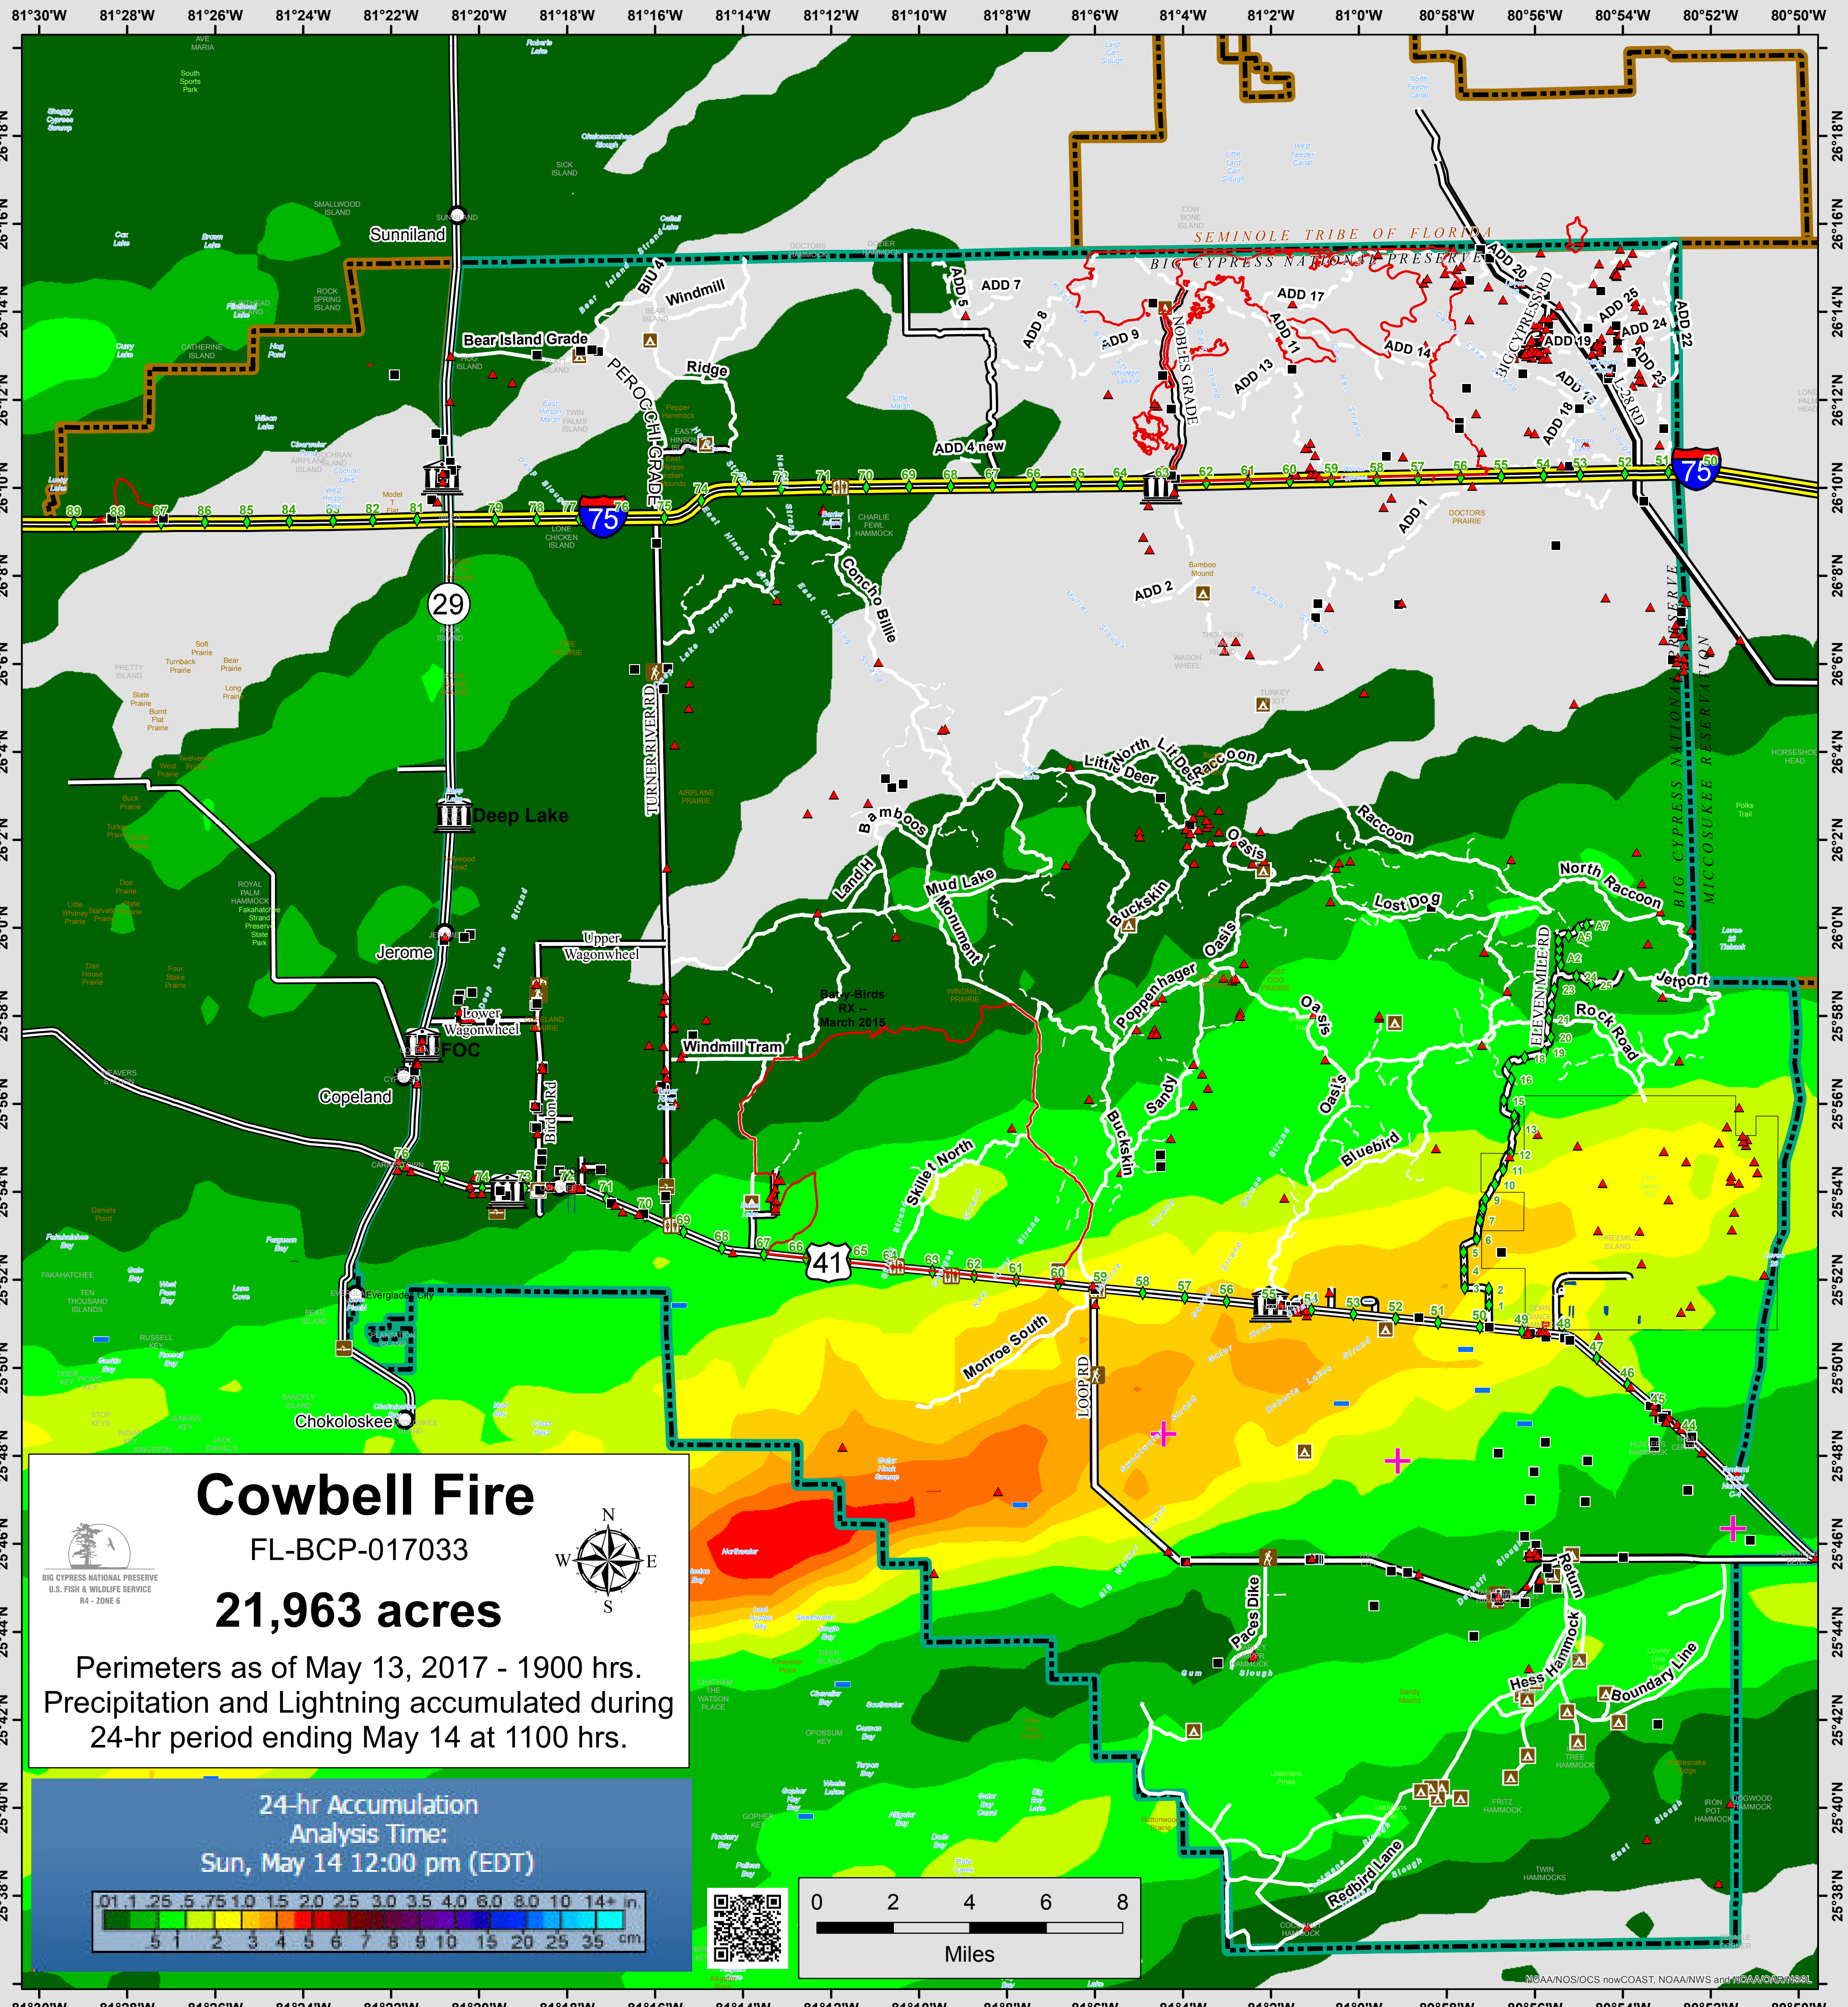

# 1-DAY PRECIP & LIGHTNING MAP

24-hr period, ending 1100 hrs on May 14

## Cowbell Fire

FL-BCP-017033

**21,963 acres**

Perimeters as of May 13, 2017 - 1900 hrs.  
Precipitation and Lightning accumulated during  
24-hr period ending May 14 at 1100 hrs.

24-hr Accumulation  
Analysis Time:  
Sun, May 14 12:00 pm (EDT)