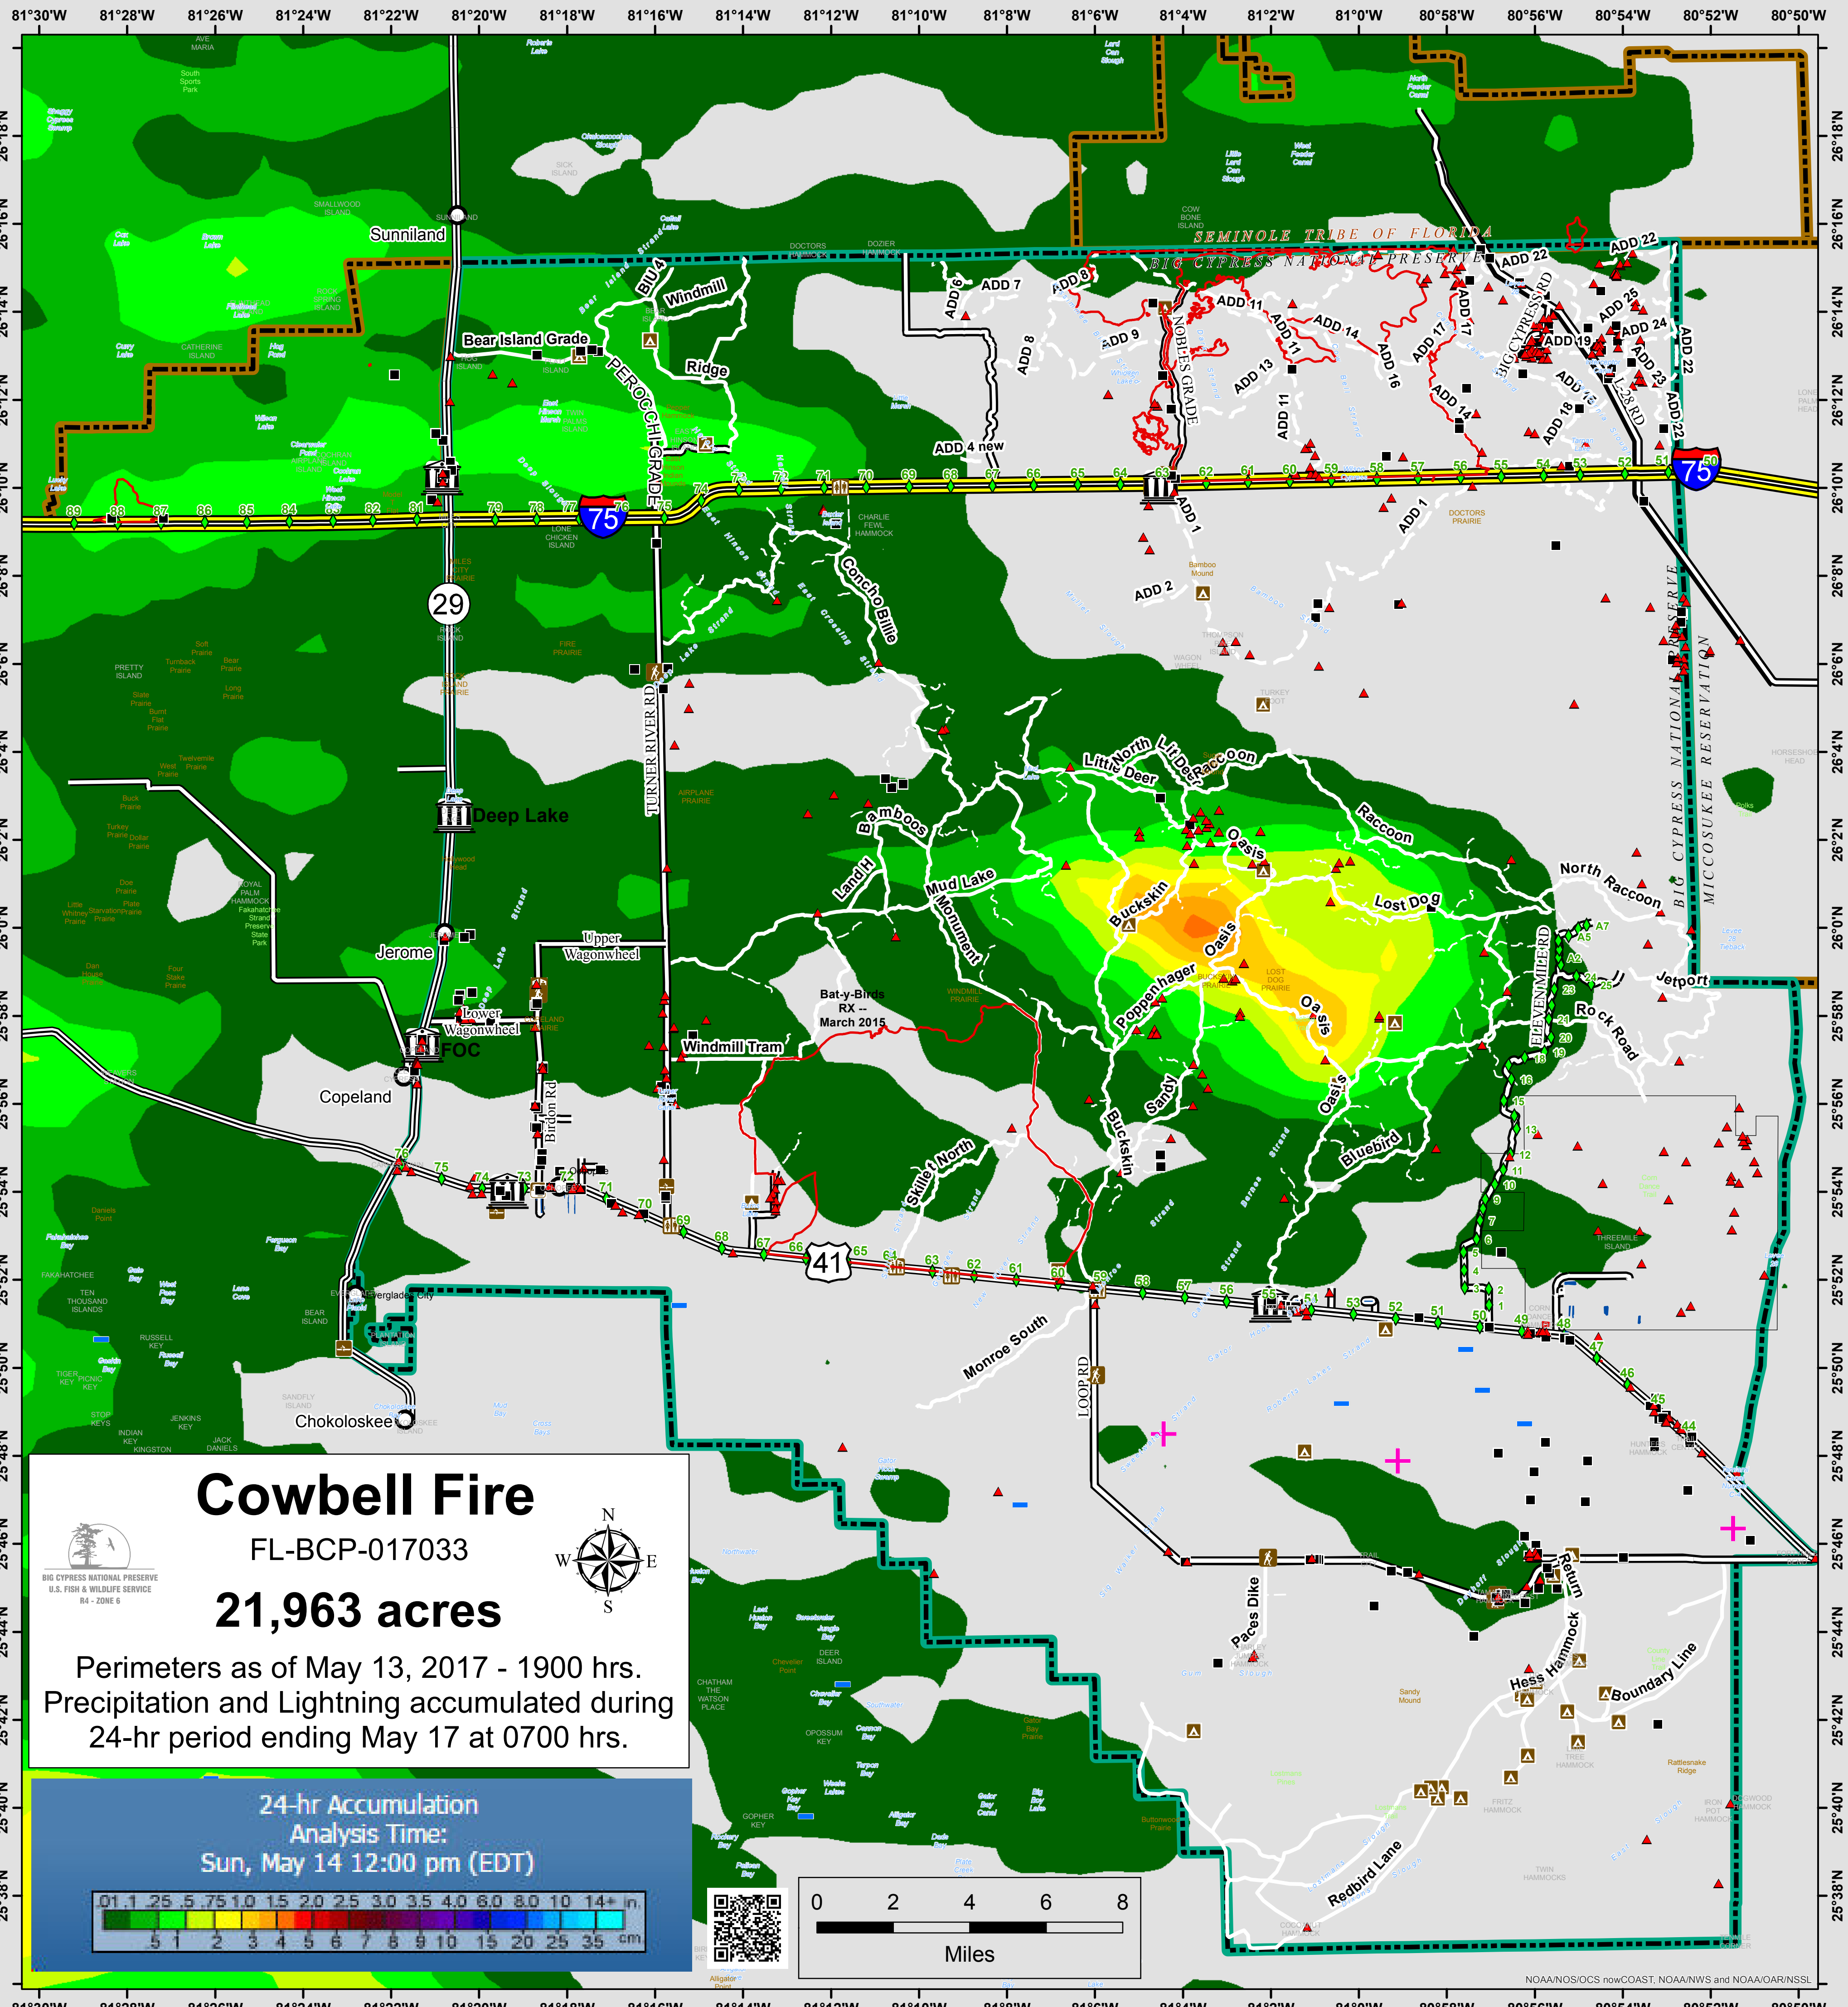

2-DAY PRECIP & LIGHTNING MAP

48-hr period, ending 0700 hrs on May 17

Cowbell Fire

FL-BCP-017033

21,963 acres

Perimeters as of May 13, 2017 - 1900 hrs.
 Precipitation and Lightning accumulated during
 24-hr period ending May 17 at 0700 hrs.

24-hr Accumulation
 Analysis Time:
 Sun, May 14 12:00 pm (EDT)