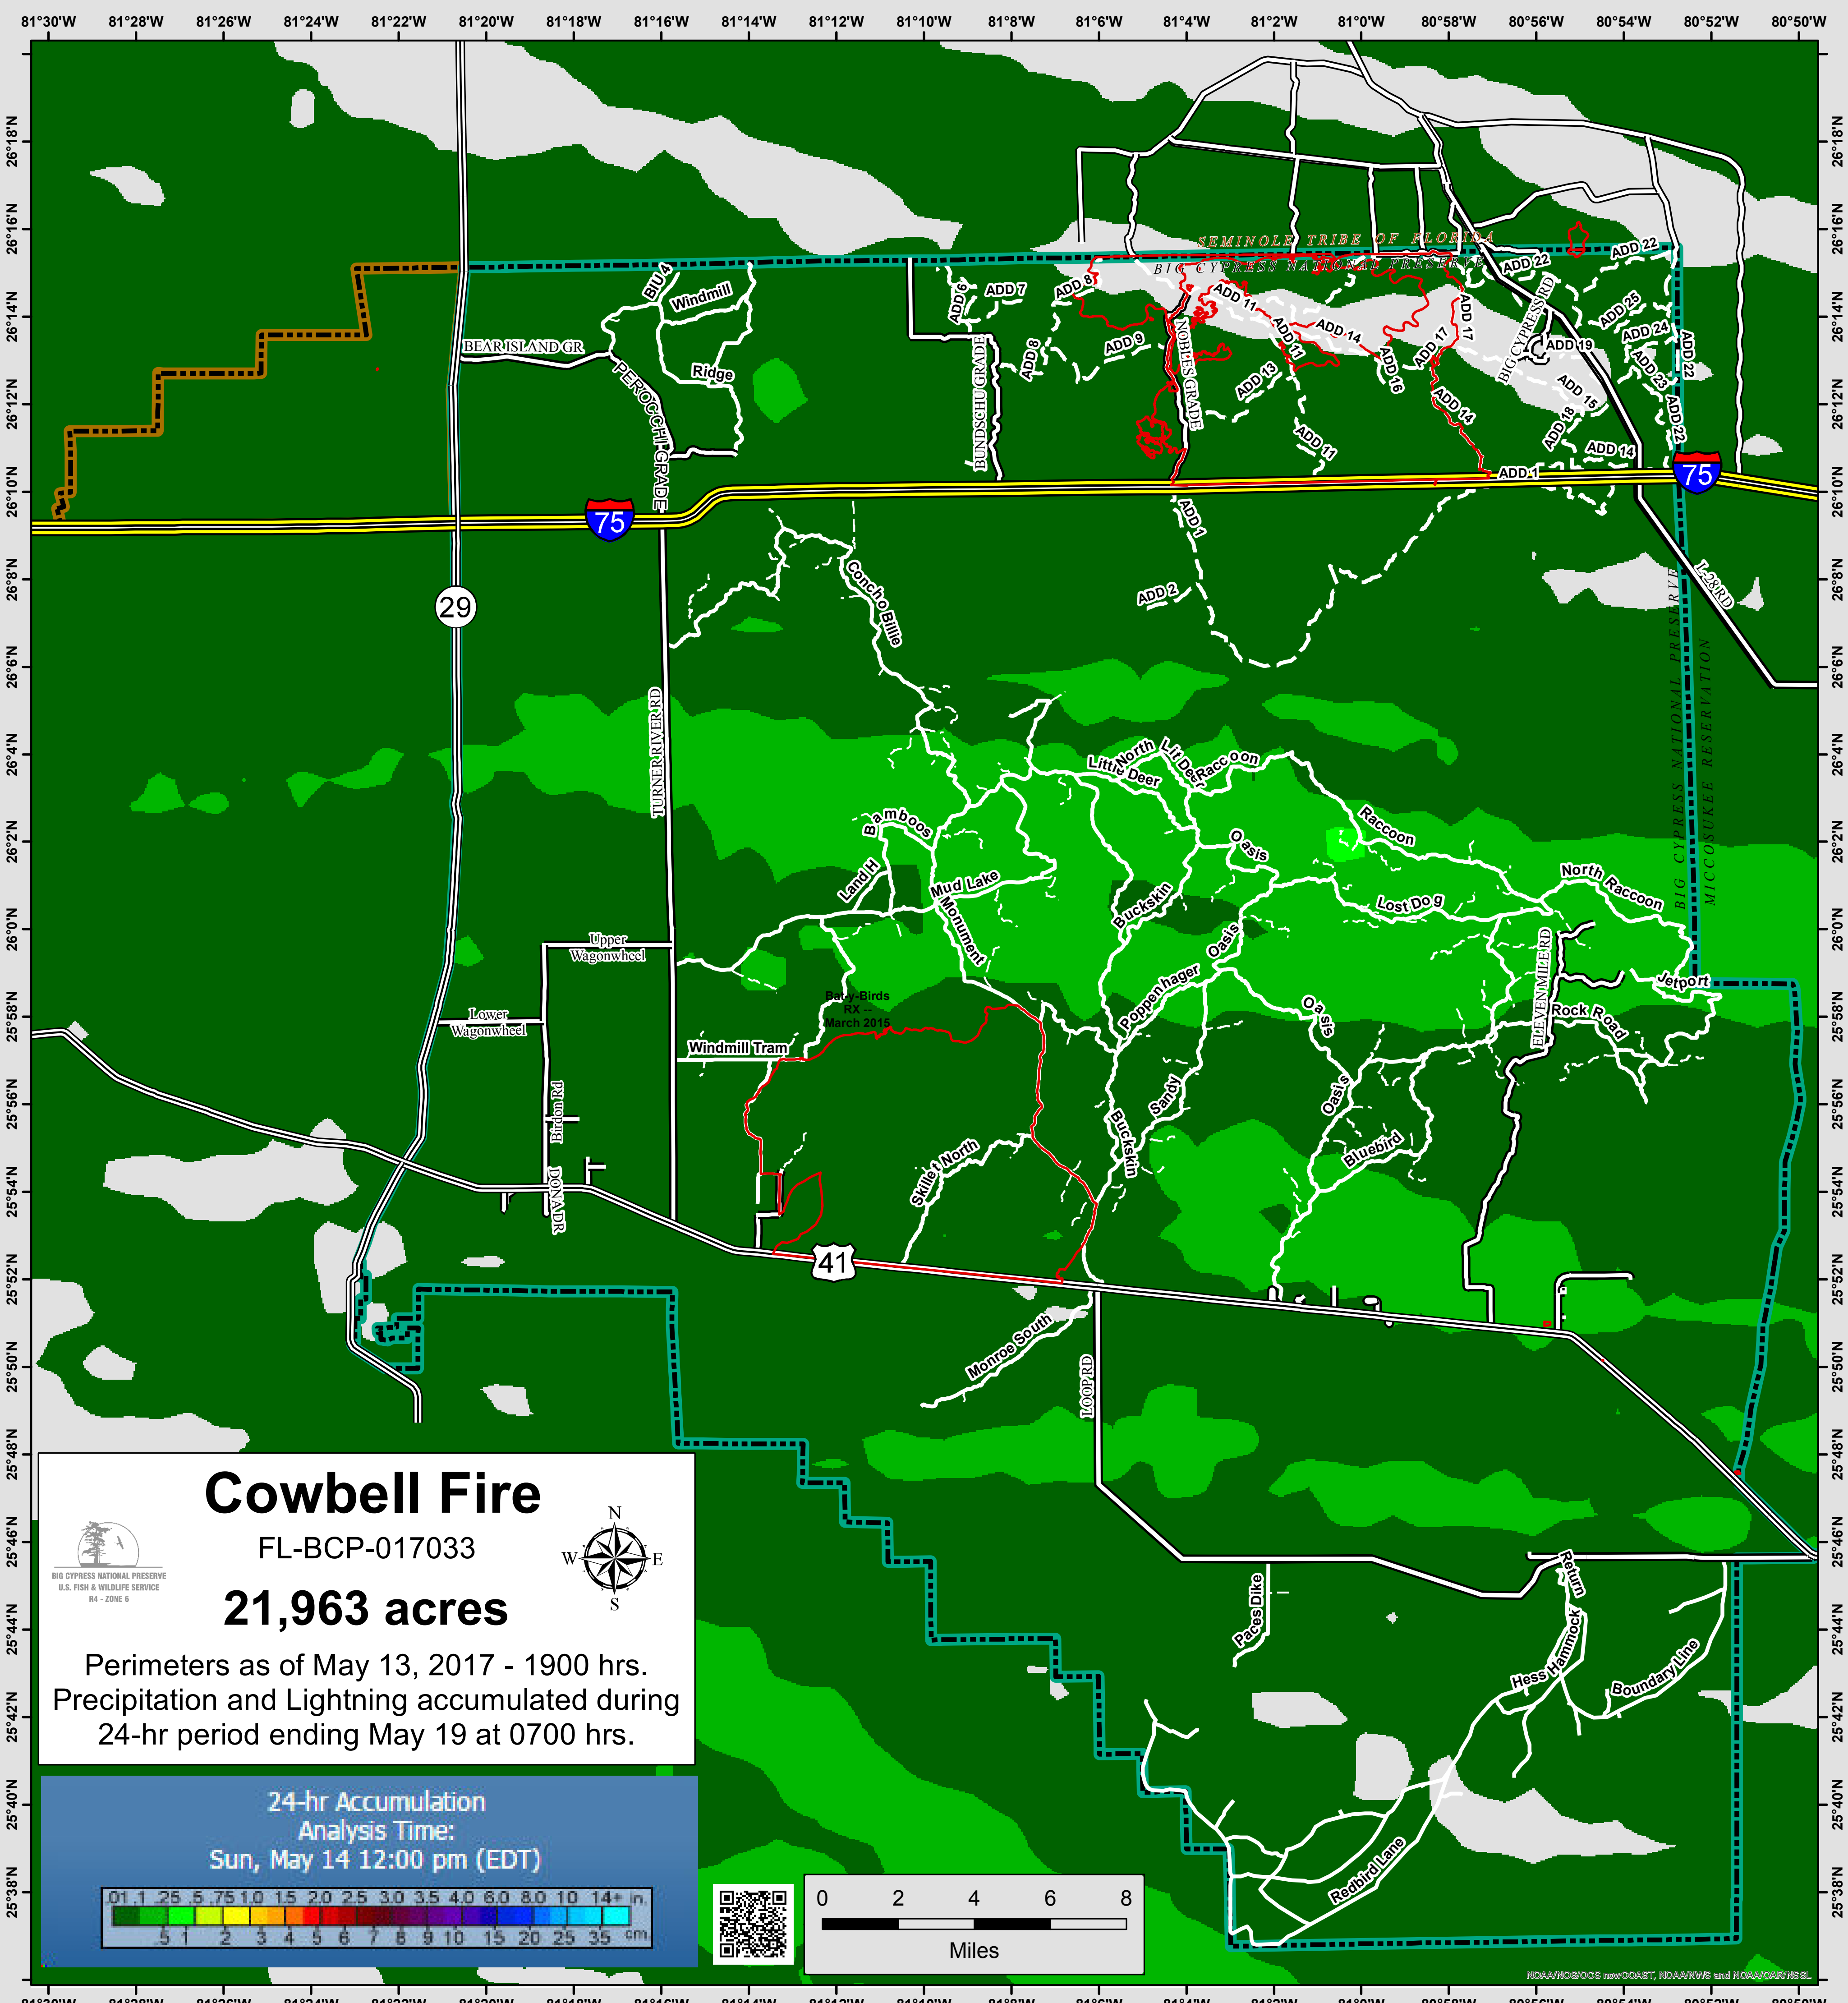

1-DAY PRECIP & LIGHTNING MAP

24-hr period, ending 0700 hrs on May 19

Cowbell Fire
 FL-BCP-017033
21,963 acres

Perimeters as of May 13, 2017 - 1900 hrs.
 Precipitation and Lightning accumulated during
 24-hr period ending May 19 at 0700 hrs.

24-hr Accumulation
 Analysis Time:
 Sun, May 14 12:00 pm (EDT)

0.1	1	2.5	5	7.5	10	15	2.0	2.5	3.0	3.5	4.0	6.0	8.0	10	14+
5	1	2	3	4	5	6	7	8	9	10	15	20	25	35	cm