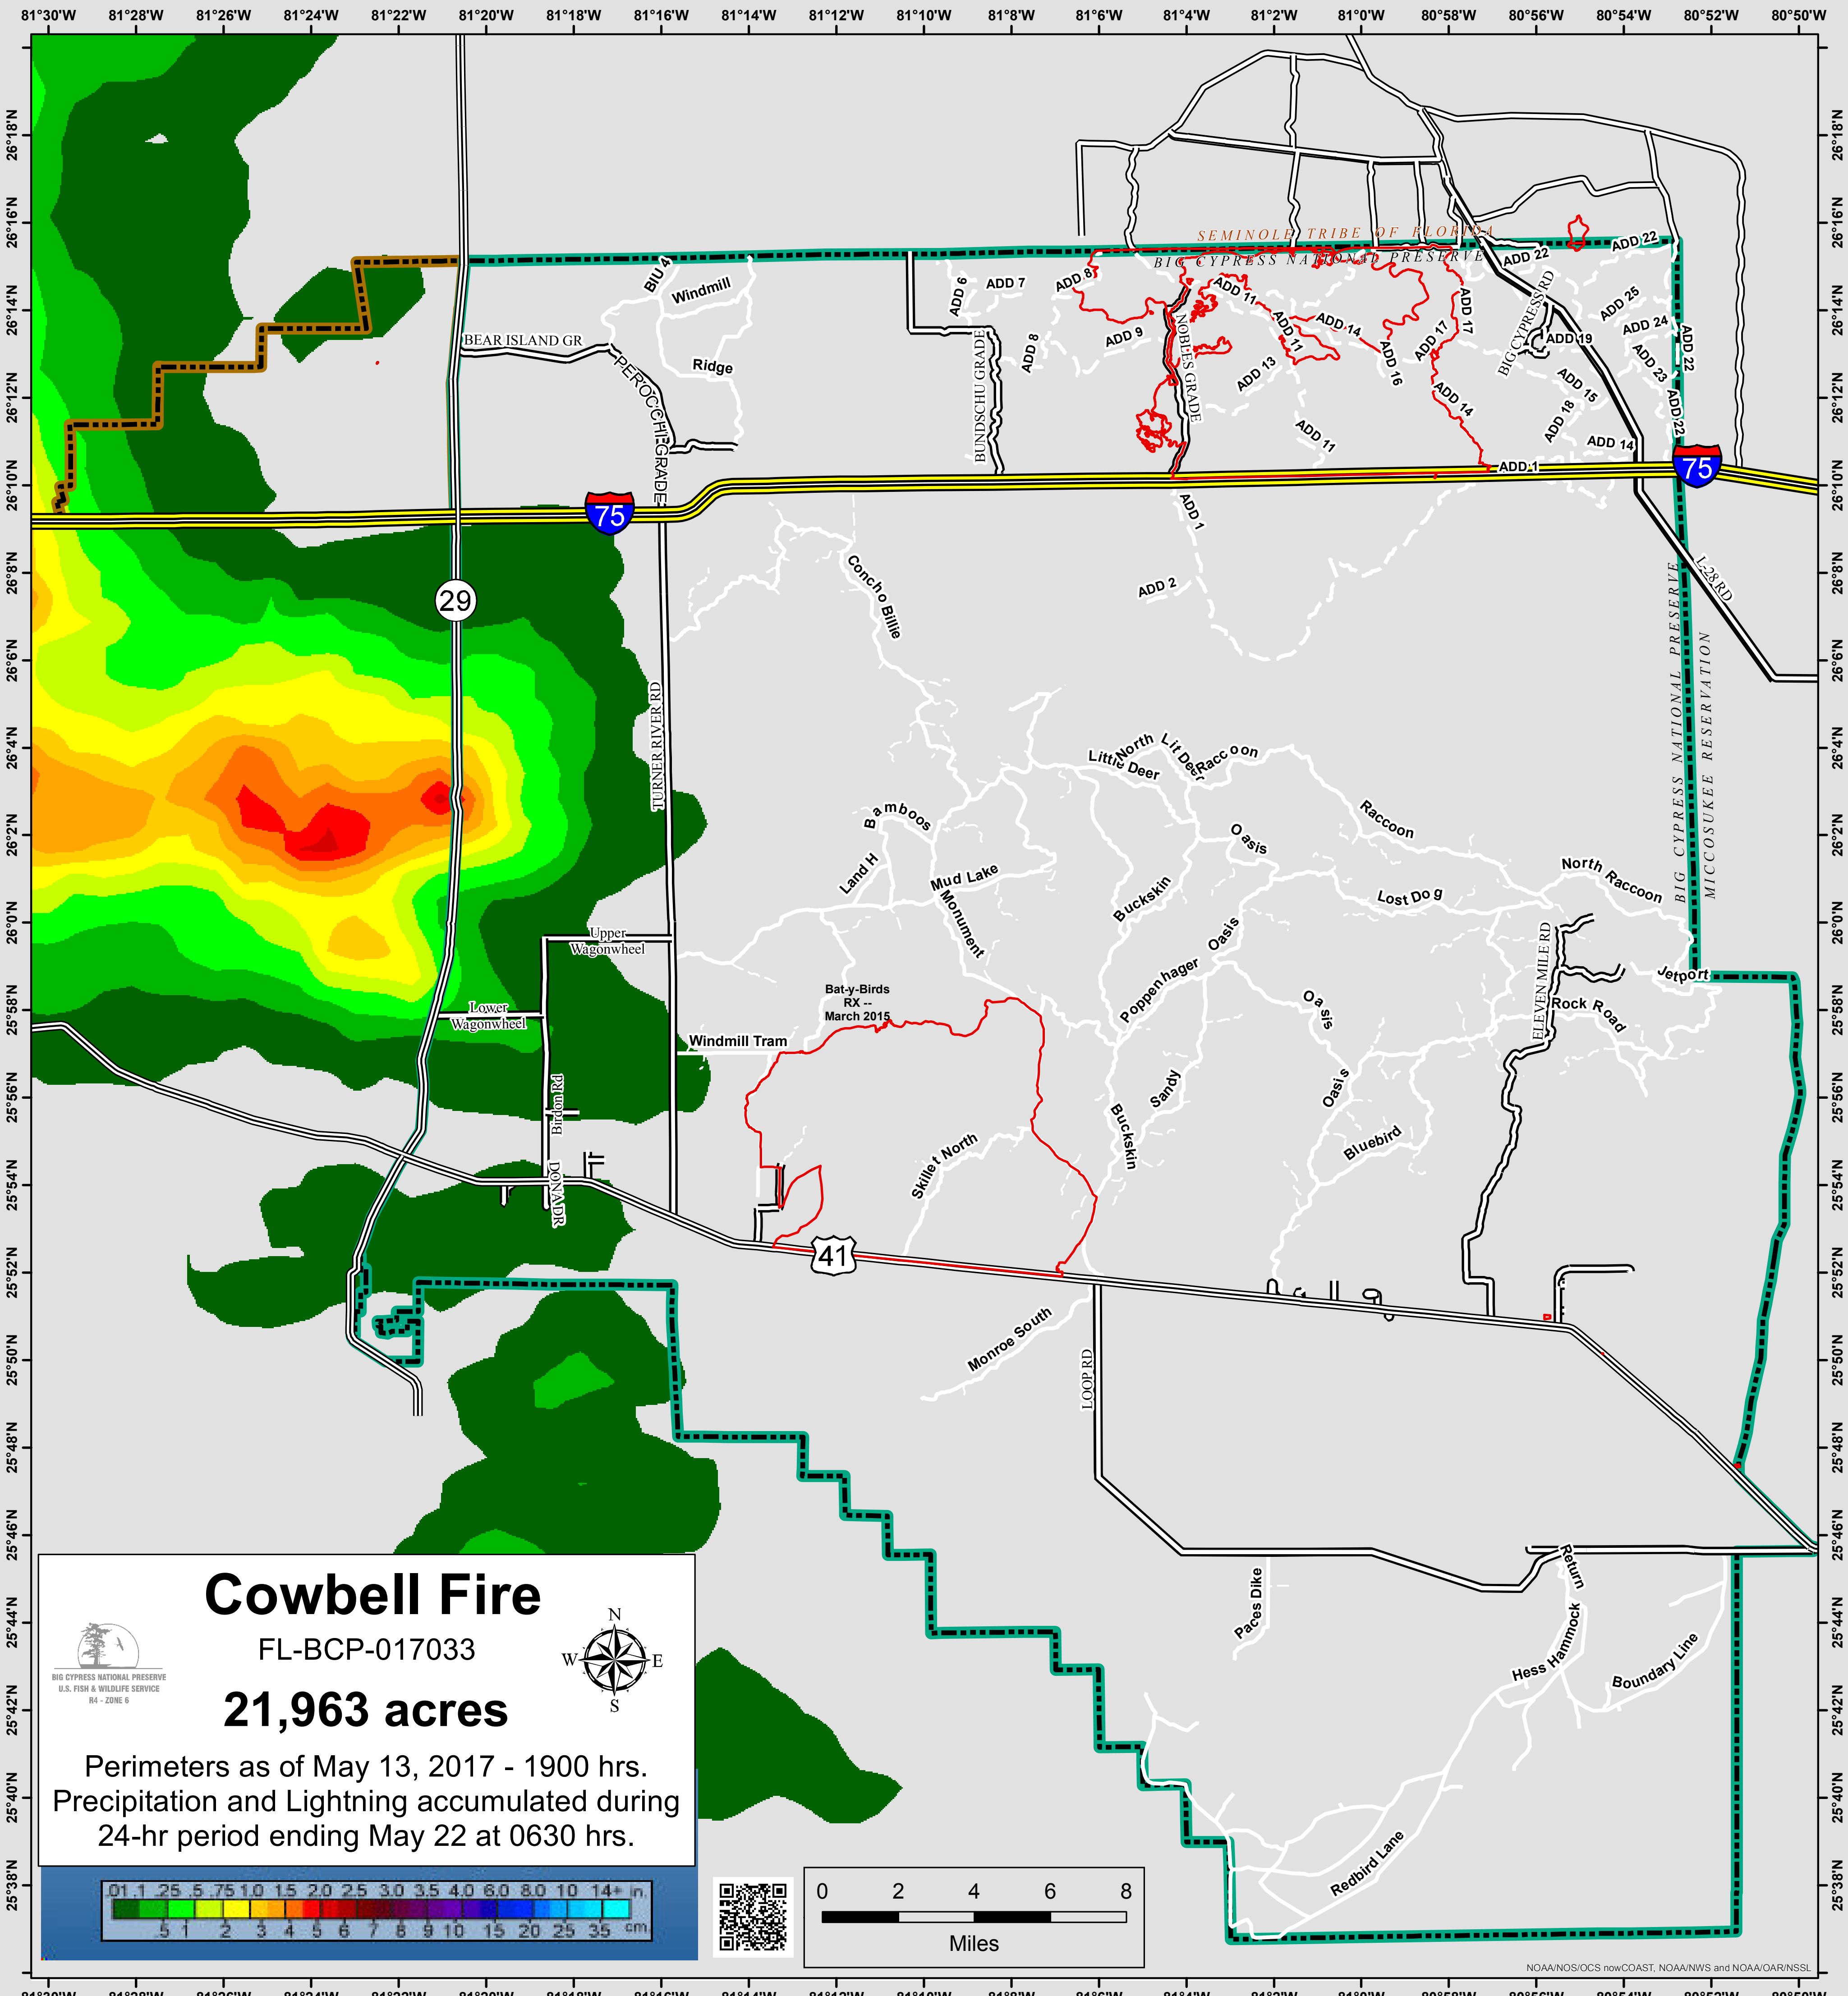

1-DAY PRECIP & LIGHTNING MAP

24-hr period, ending 0630 hrs on May 22

Cowbell Fire

FL-BCP-017033

21,963 acres

Perimeters as of May 13, 2017 - 1900 hrs.
 Precipitation and Lightning accumulated during
 24-hr period ending May 22 at 0630 hrs.