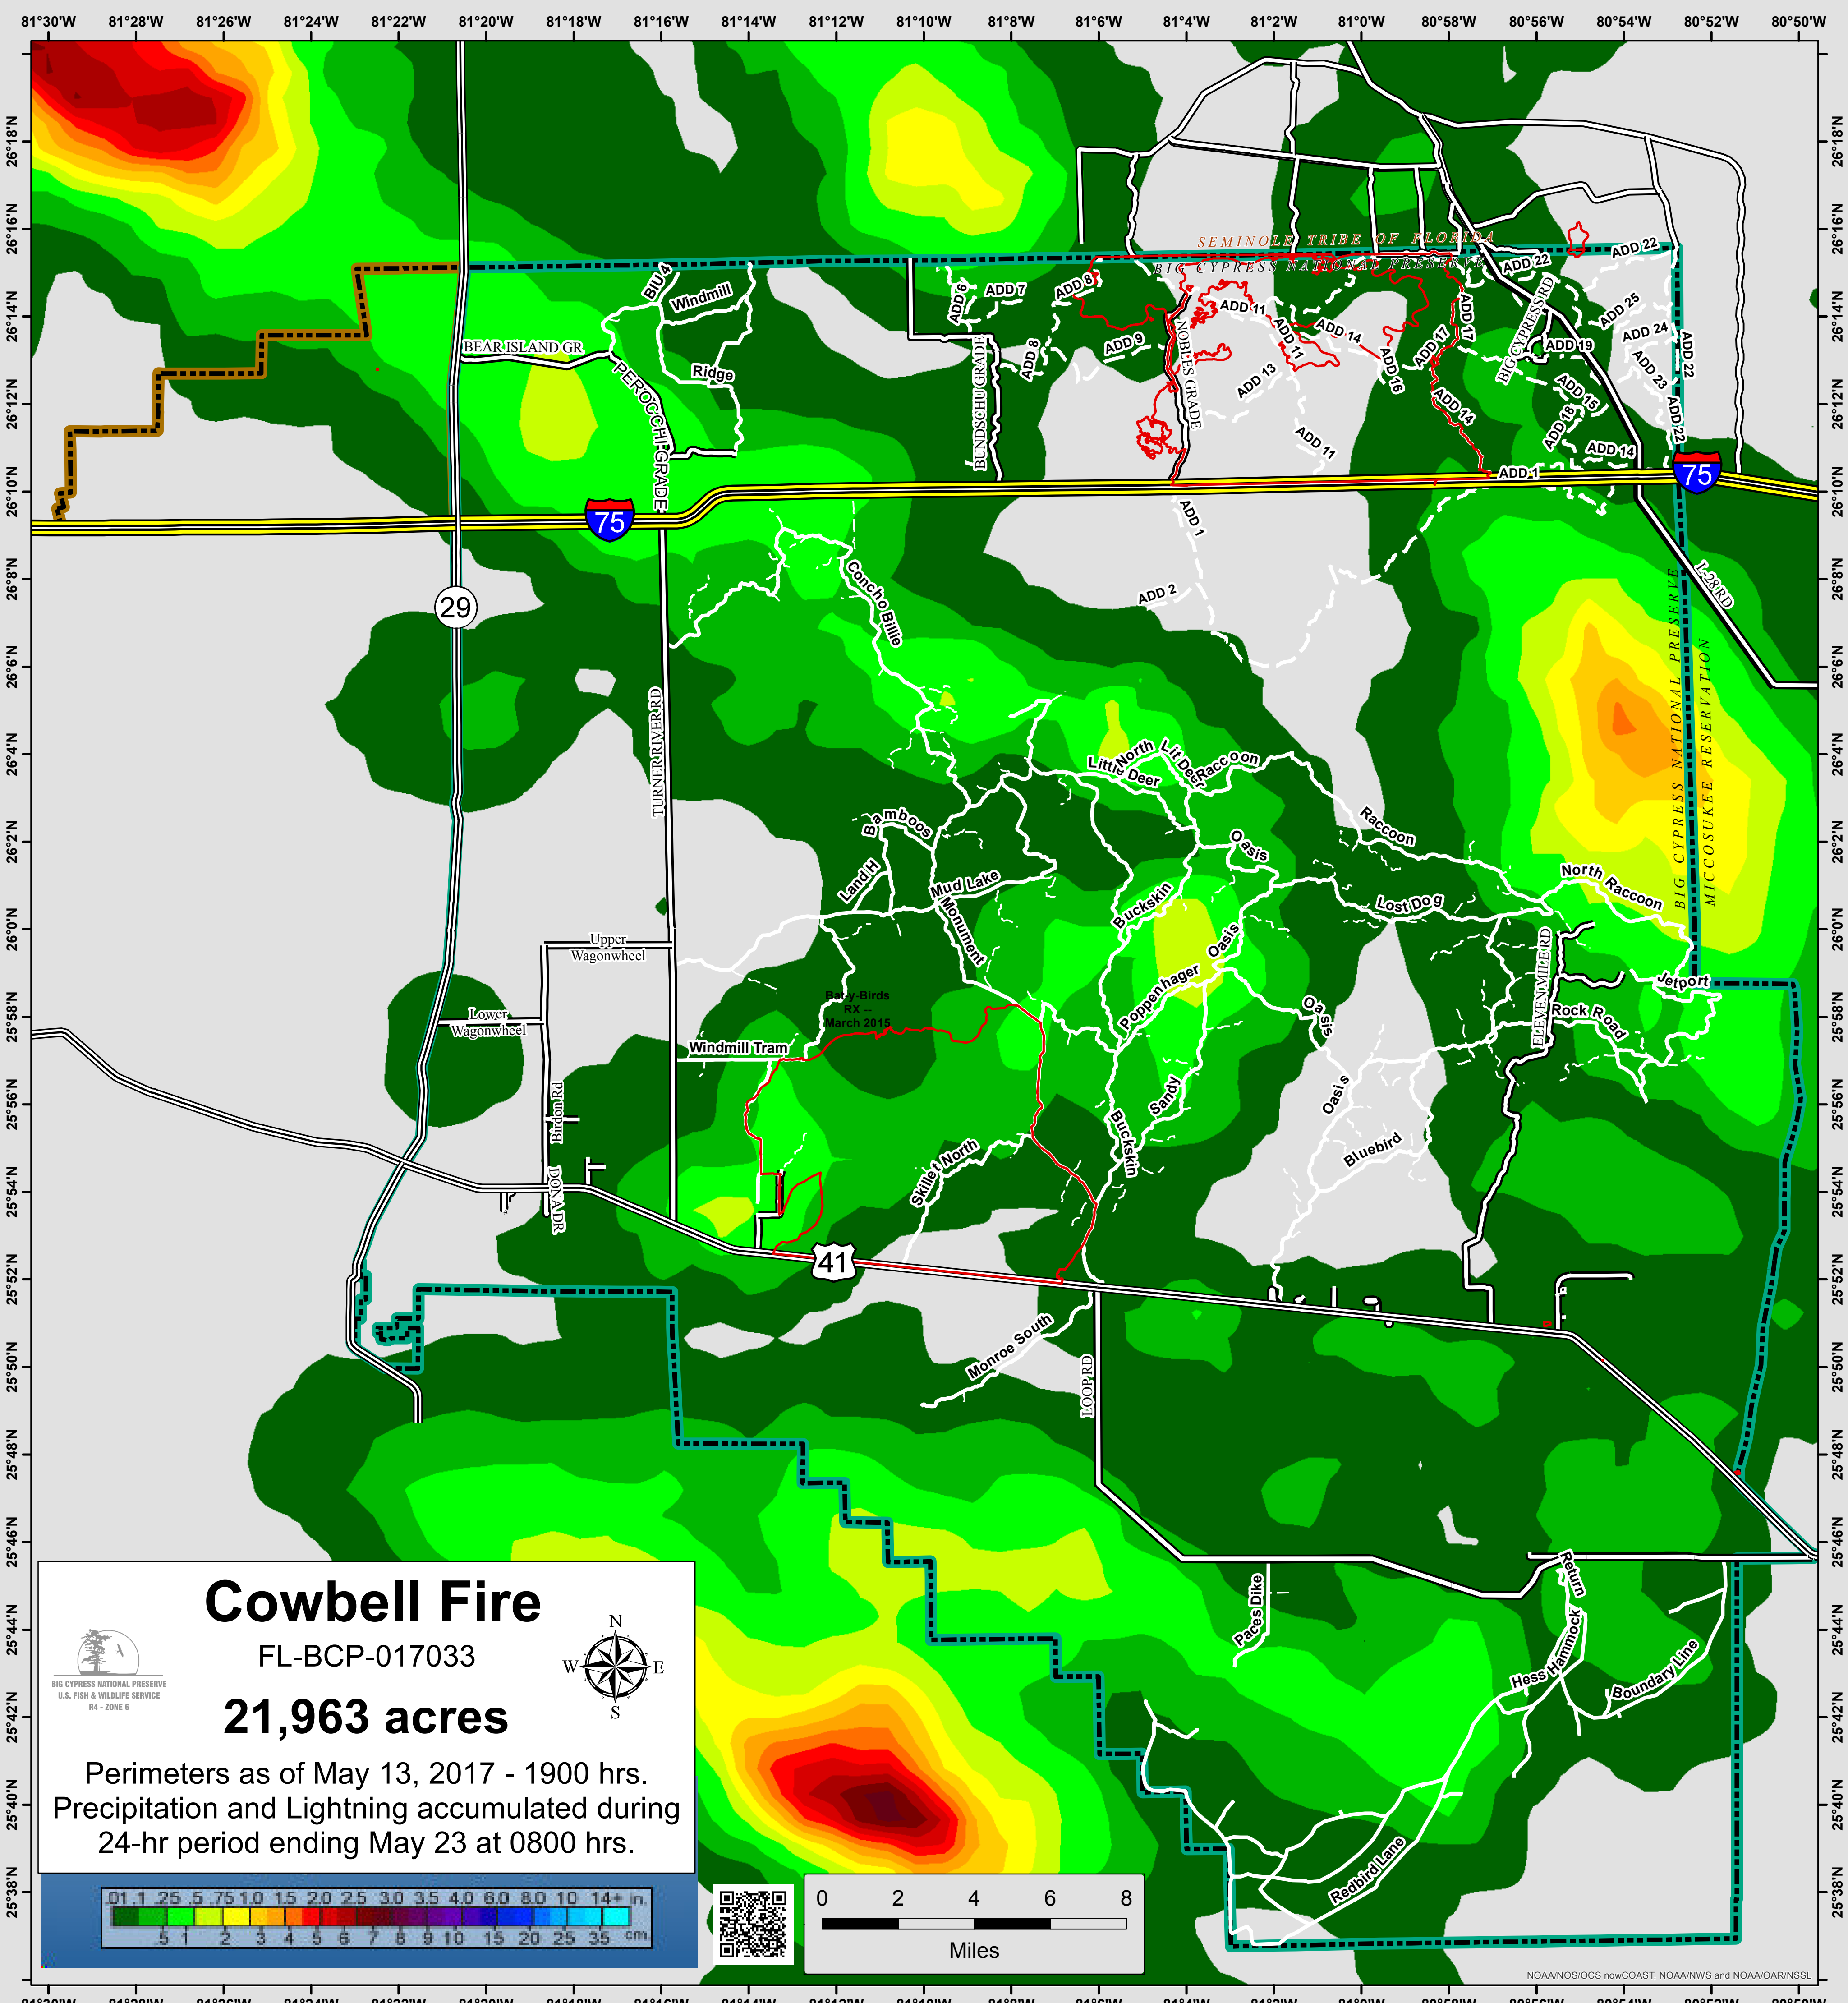

1-DAY PRECIP MAP (NO LIGHTNING)

24-hr period, ending 0800 hrs on May 23

Cowbell Fire

FL-BCP-017033

21,963 acres

Perimeters as of May 13, 2017 - 1900 hrs.
Precipitation and Lightning accumulated during
24-hr period ending May 23 at 0800 hrs.