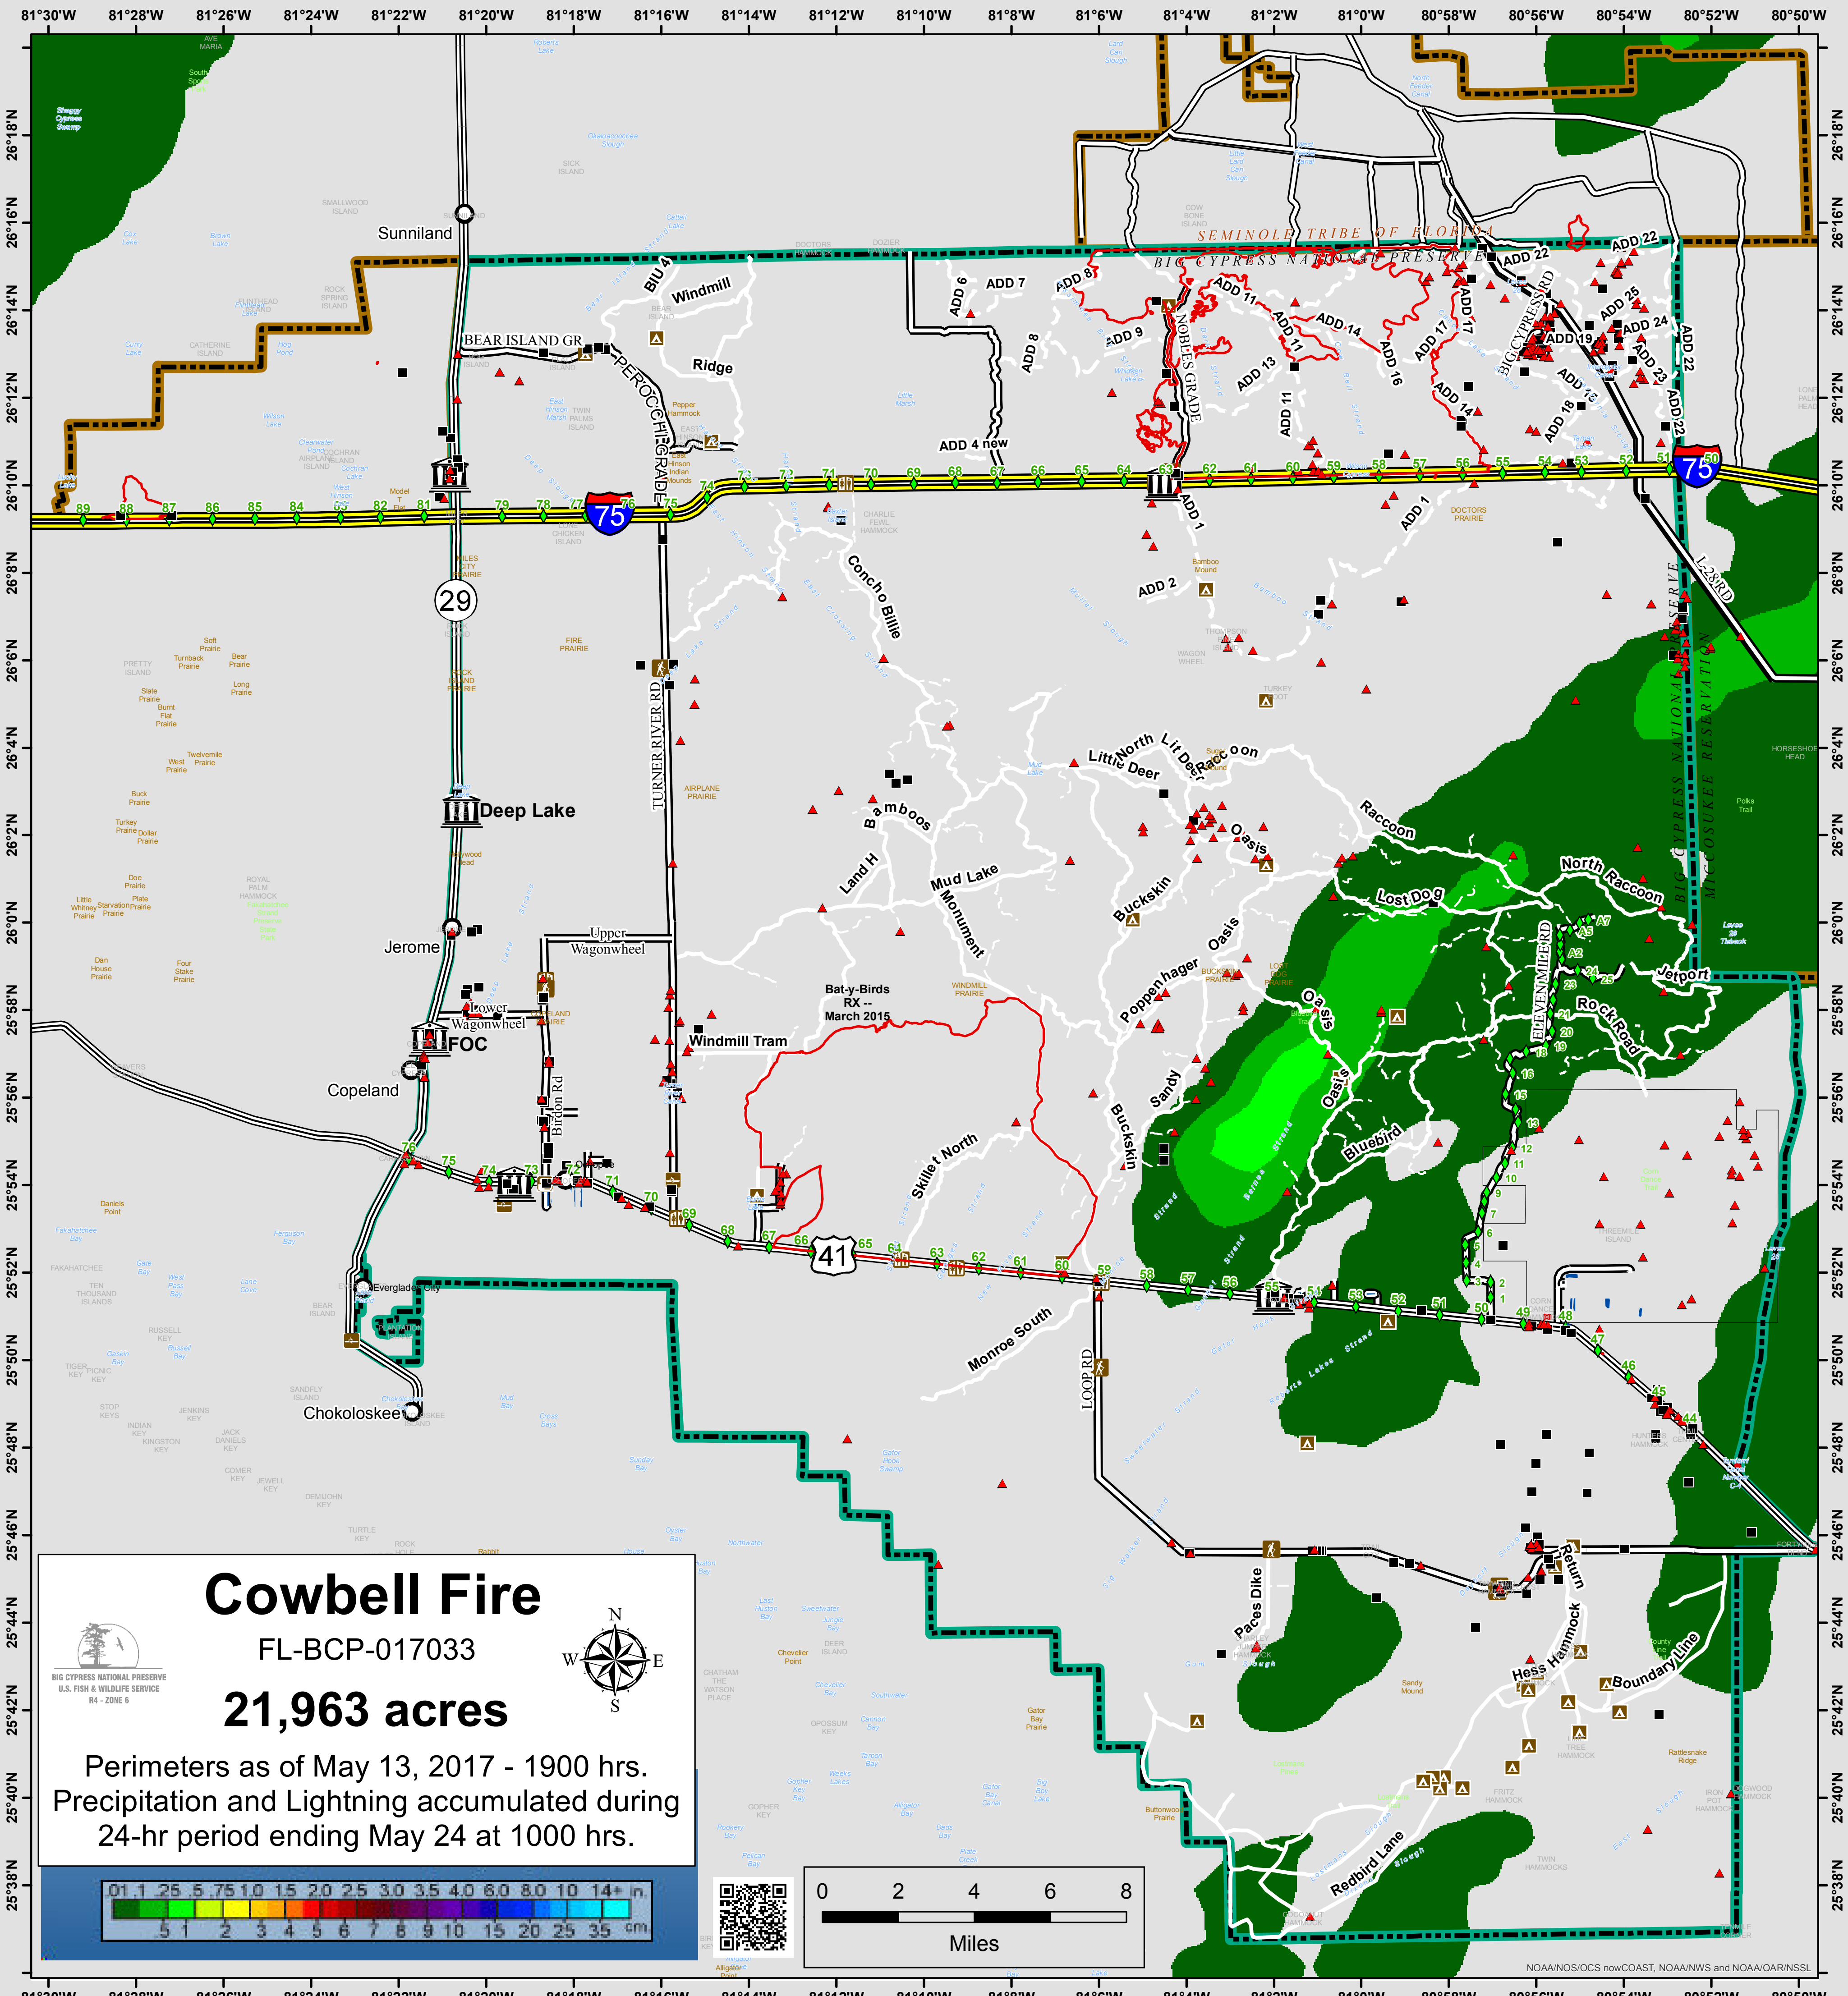

1-DAY PRECIP & LIGHTNING MAP

24-hr period, ending 1000 hrs on May 24 -- No Lightning

Cowbell Fire

FL-BCP-017033

21,963 acres

Perimeters as of May 13, 2017 - 1900 hrs.
 Precipitation and Lightning accumulated during
 24-hr period ending May 24 at 1000 hrs.