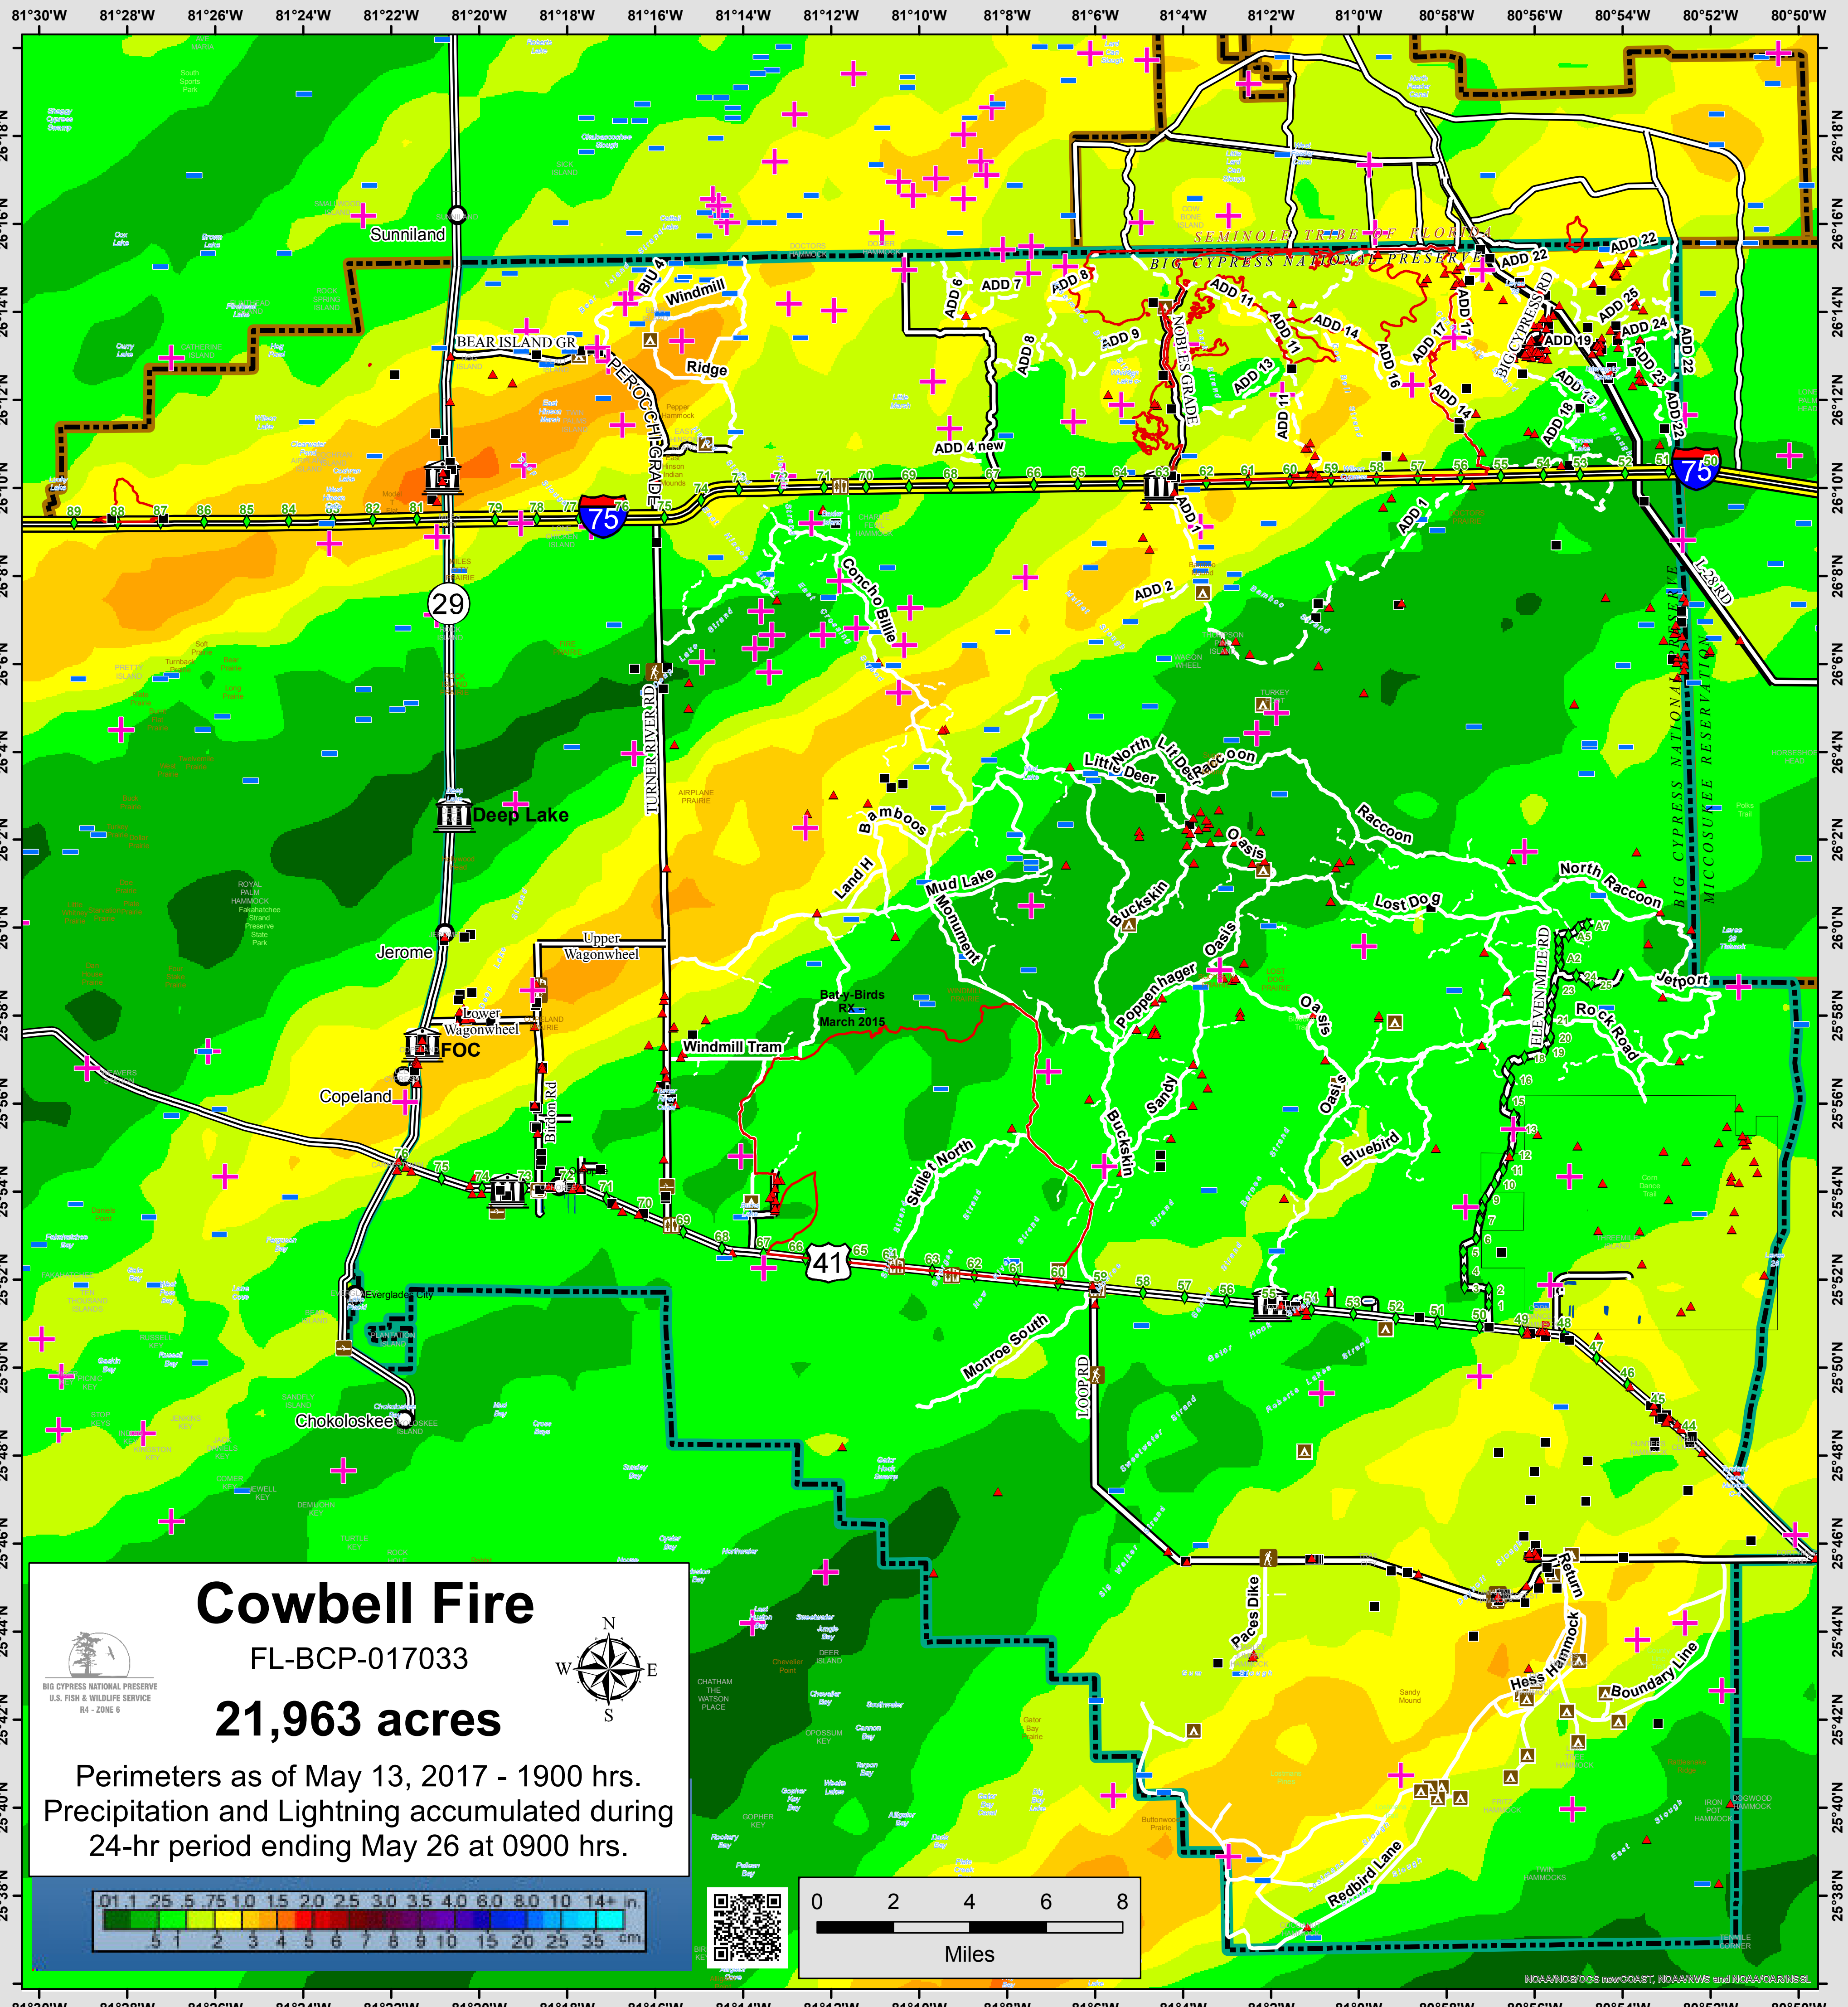

1-DAY PRECIP & LIGHTNING MAP

24-hr period, ending 0900 hrs on May 26

Cowbell Fire

FL-BCP-017033

21,963 acres

Perimeters as of May 13, 2017 - 1900 hrs.
 Precipitation and Lightning accumulated during
 24-hr period ending May 26 at 0900 hrs.