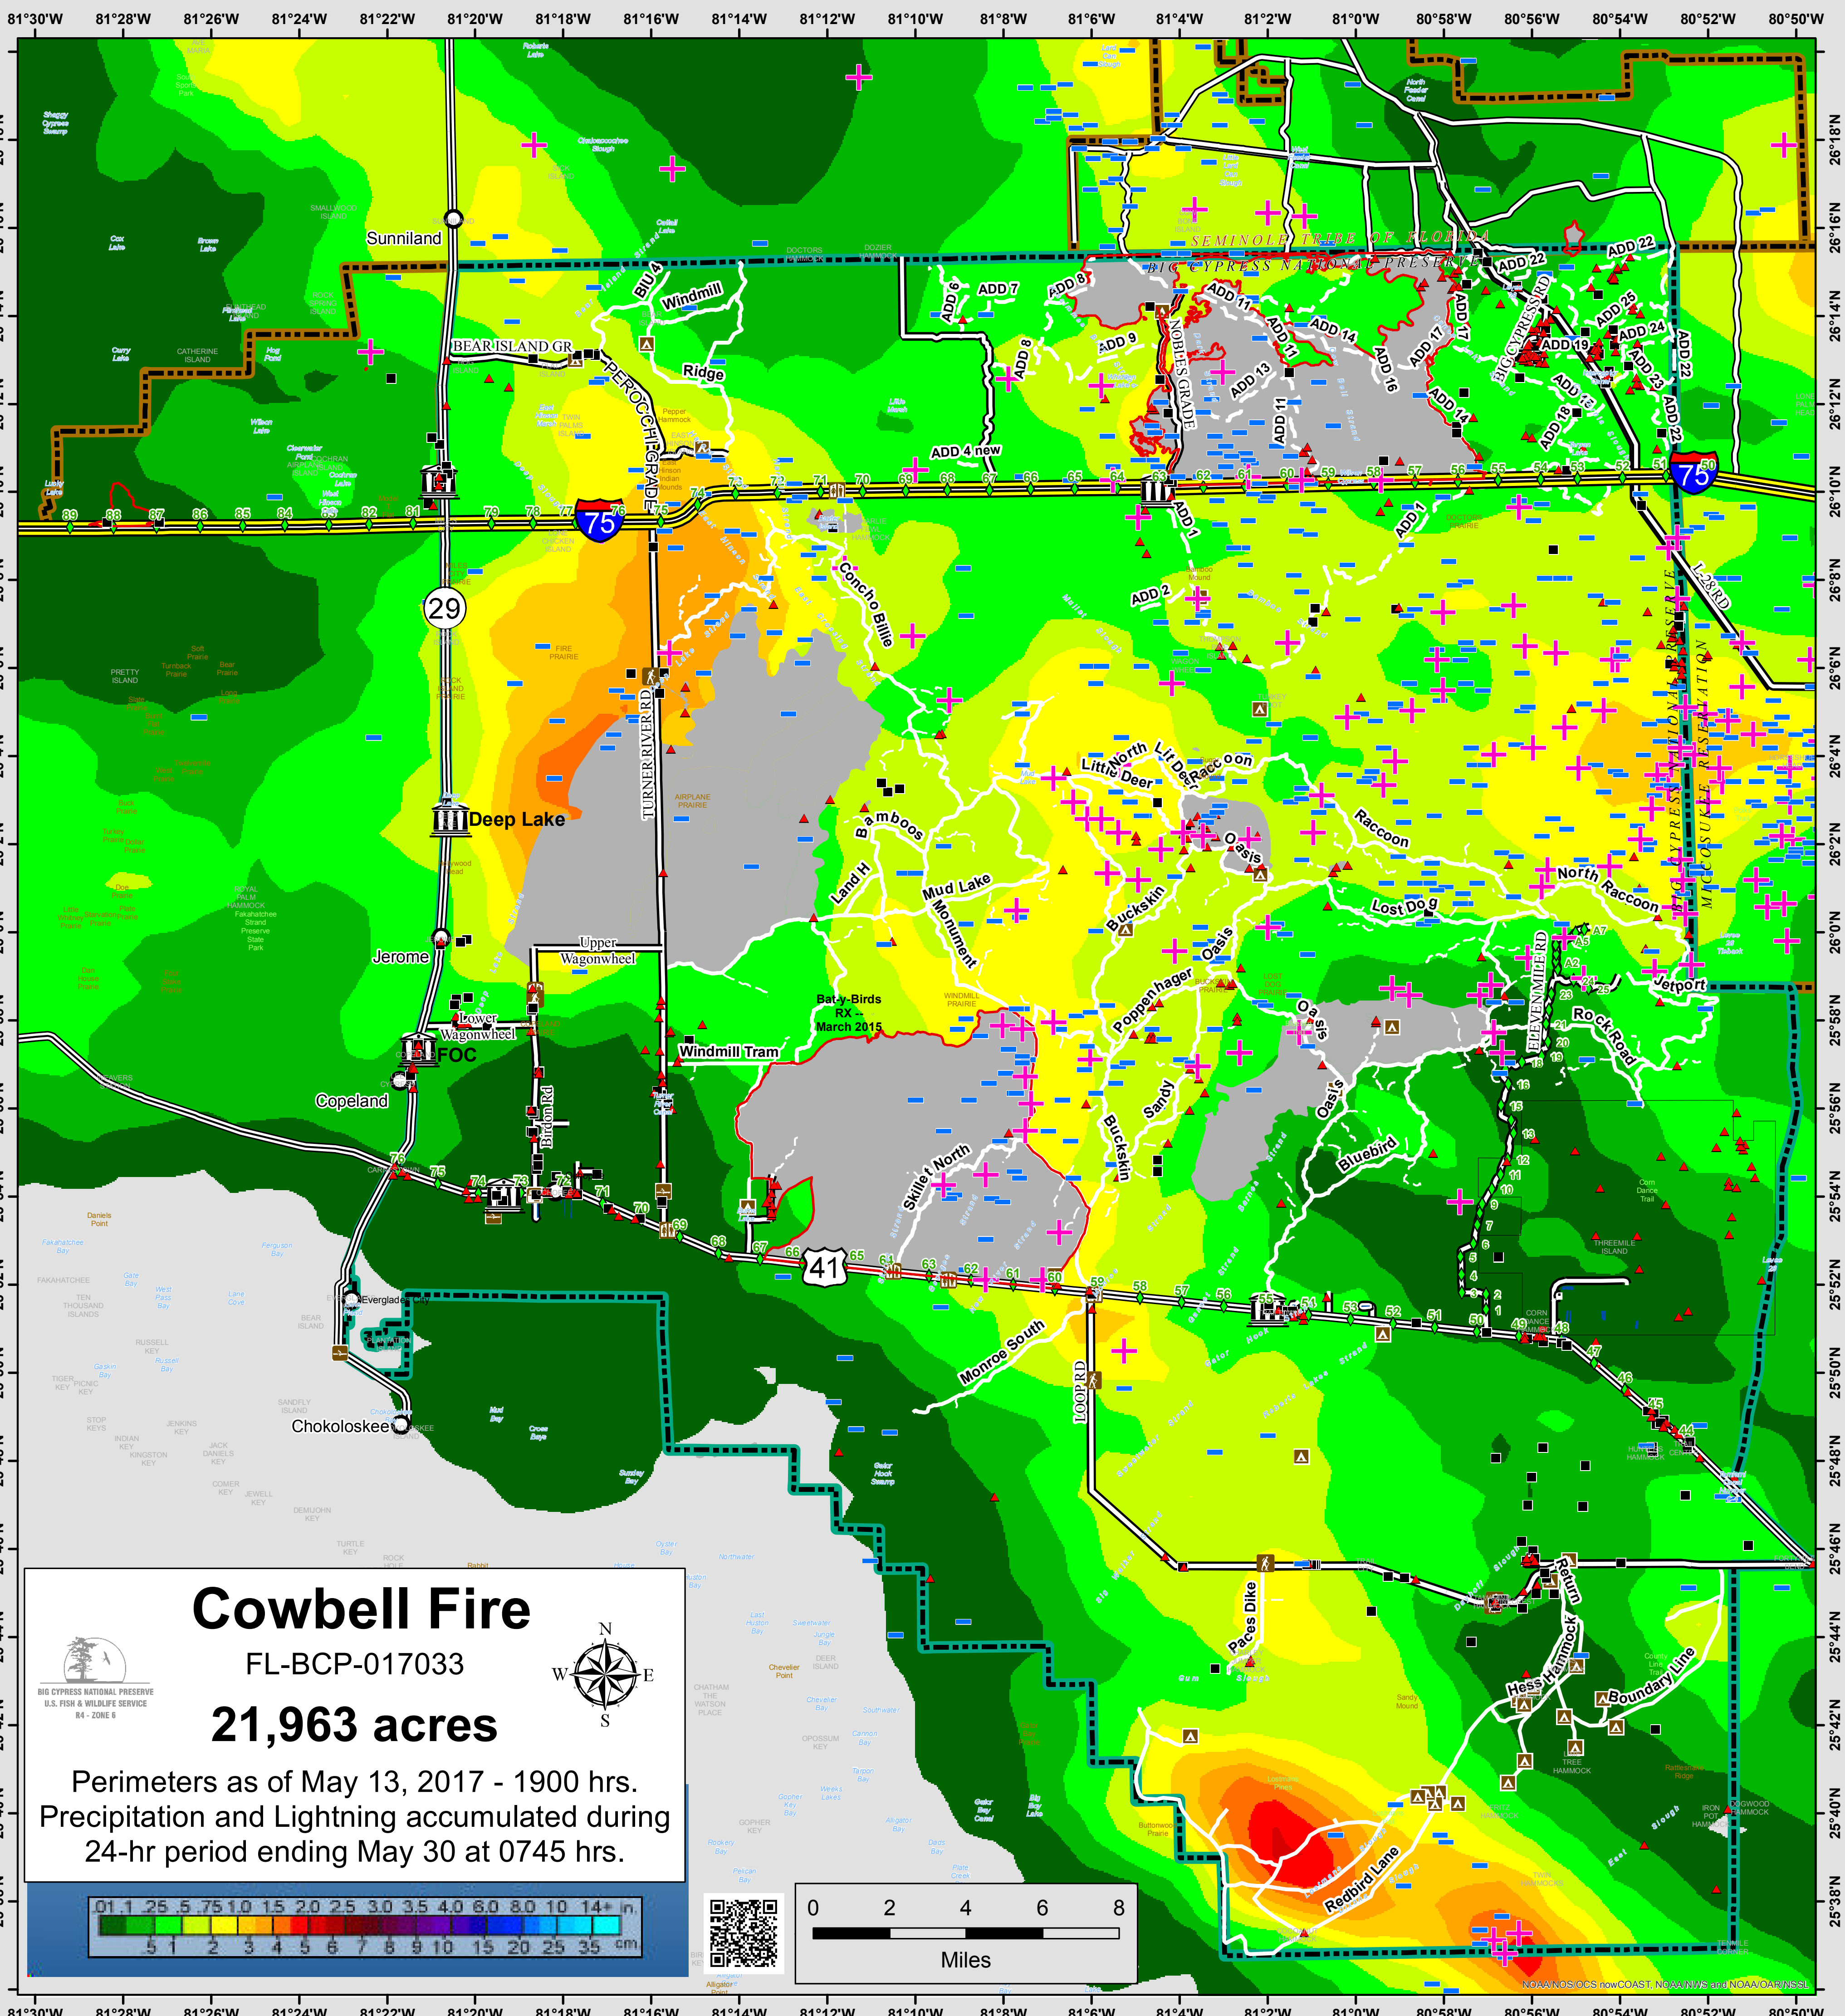

1-DAY PRECIP & LIGHTNING MAP

24-hr period, ending 0745 hrs on May 30

Cowbell Fire

FL-BCP-017033

21,963 acres

Perimeters as of May 13, 2017 - 1900 hrs.
 Precipitation and Lightning accumulated during
 24-hr period ending May 30 at 0745 hrs.