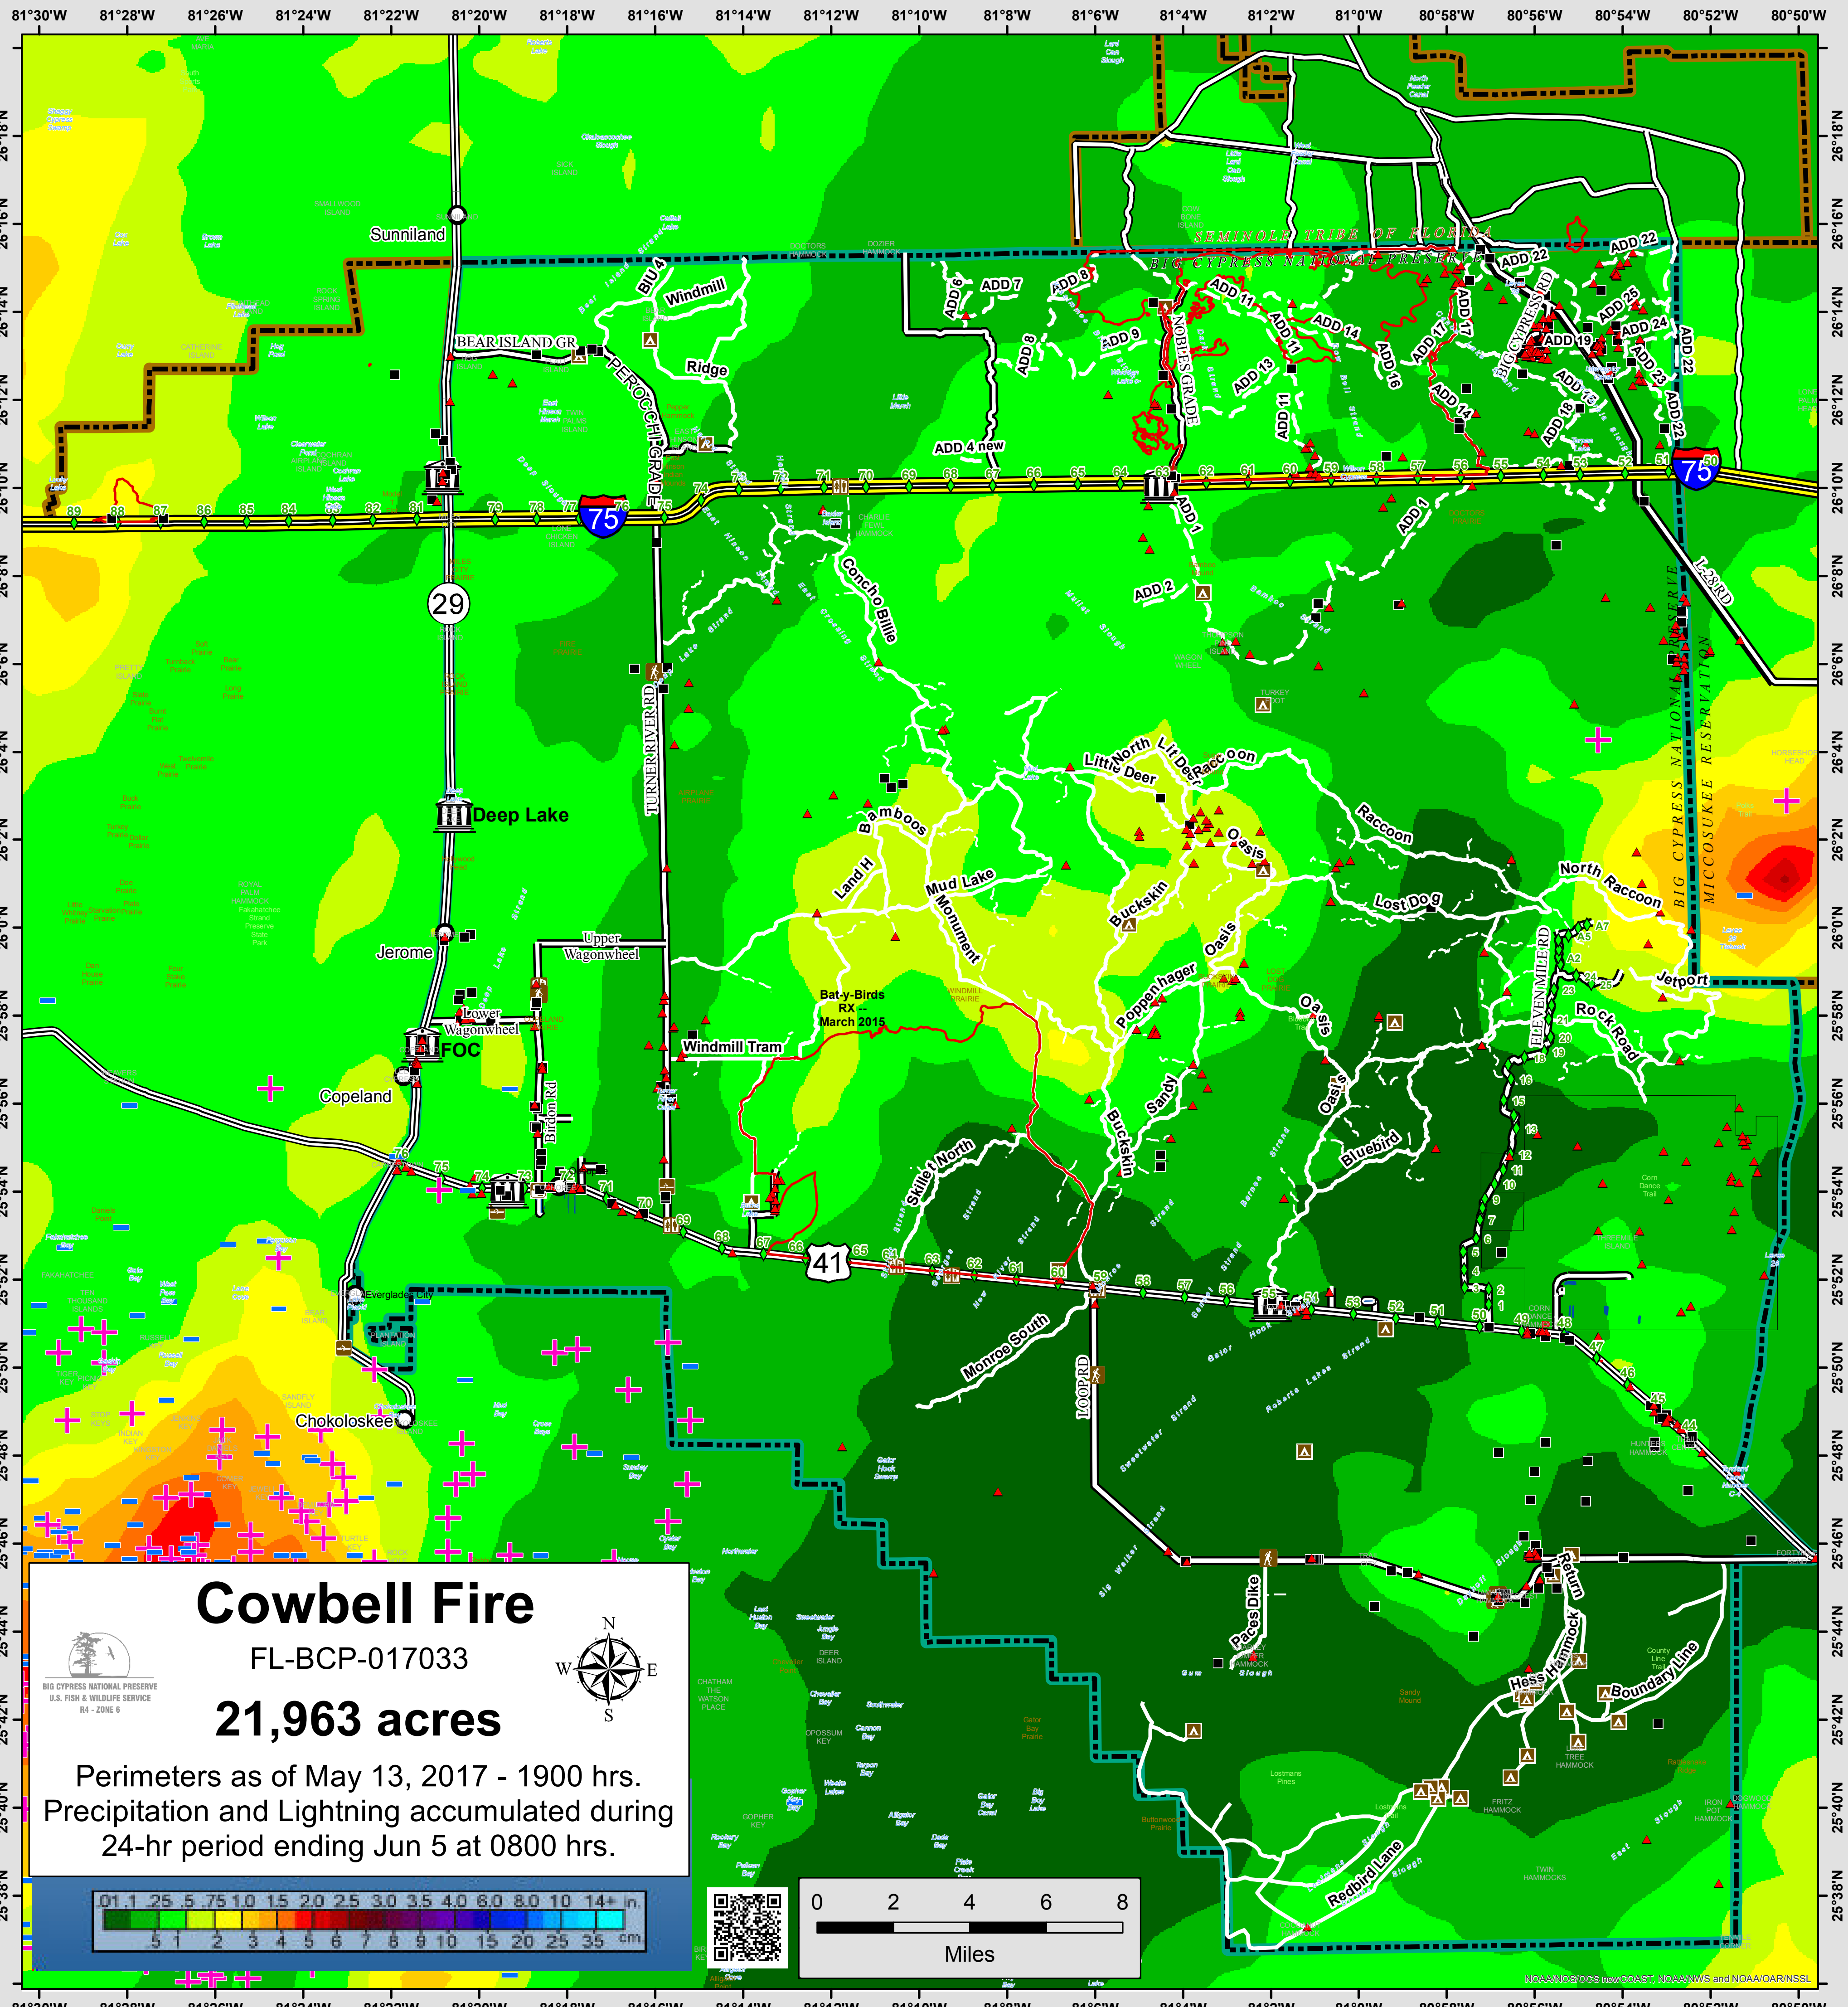

1-DAY PRECIP & LIGHTNING MAP

24-hr period, ending 0800 hrs on Jun 5

Cowbell Fire

FL-BCP-017033

21,963 acres

Perimeters as of May 13, 2017 - 1900 hrs.
 Precipitation and Lightning accumulated during
 24-hr period ending Jun 5 at 0800 hrs.