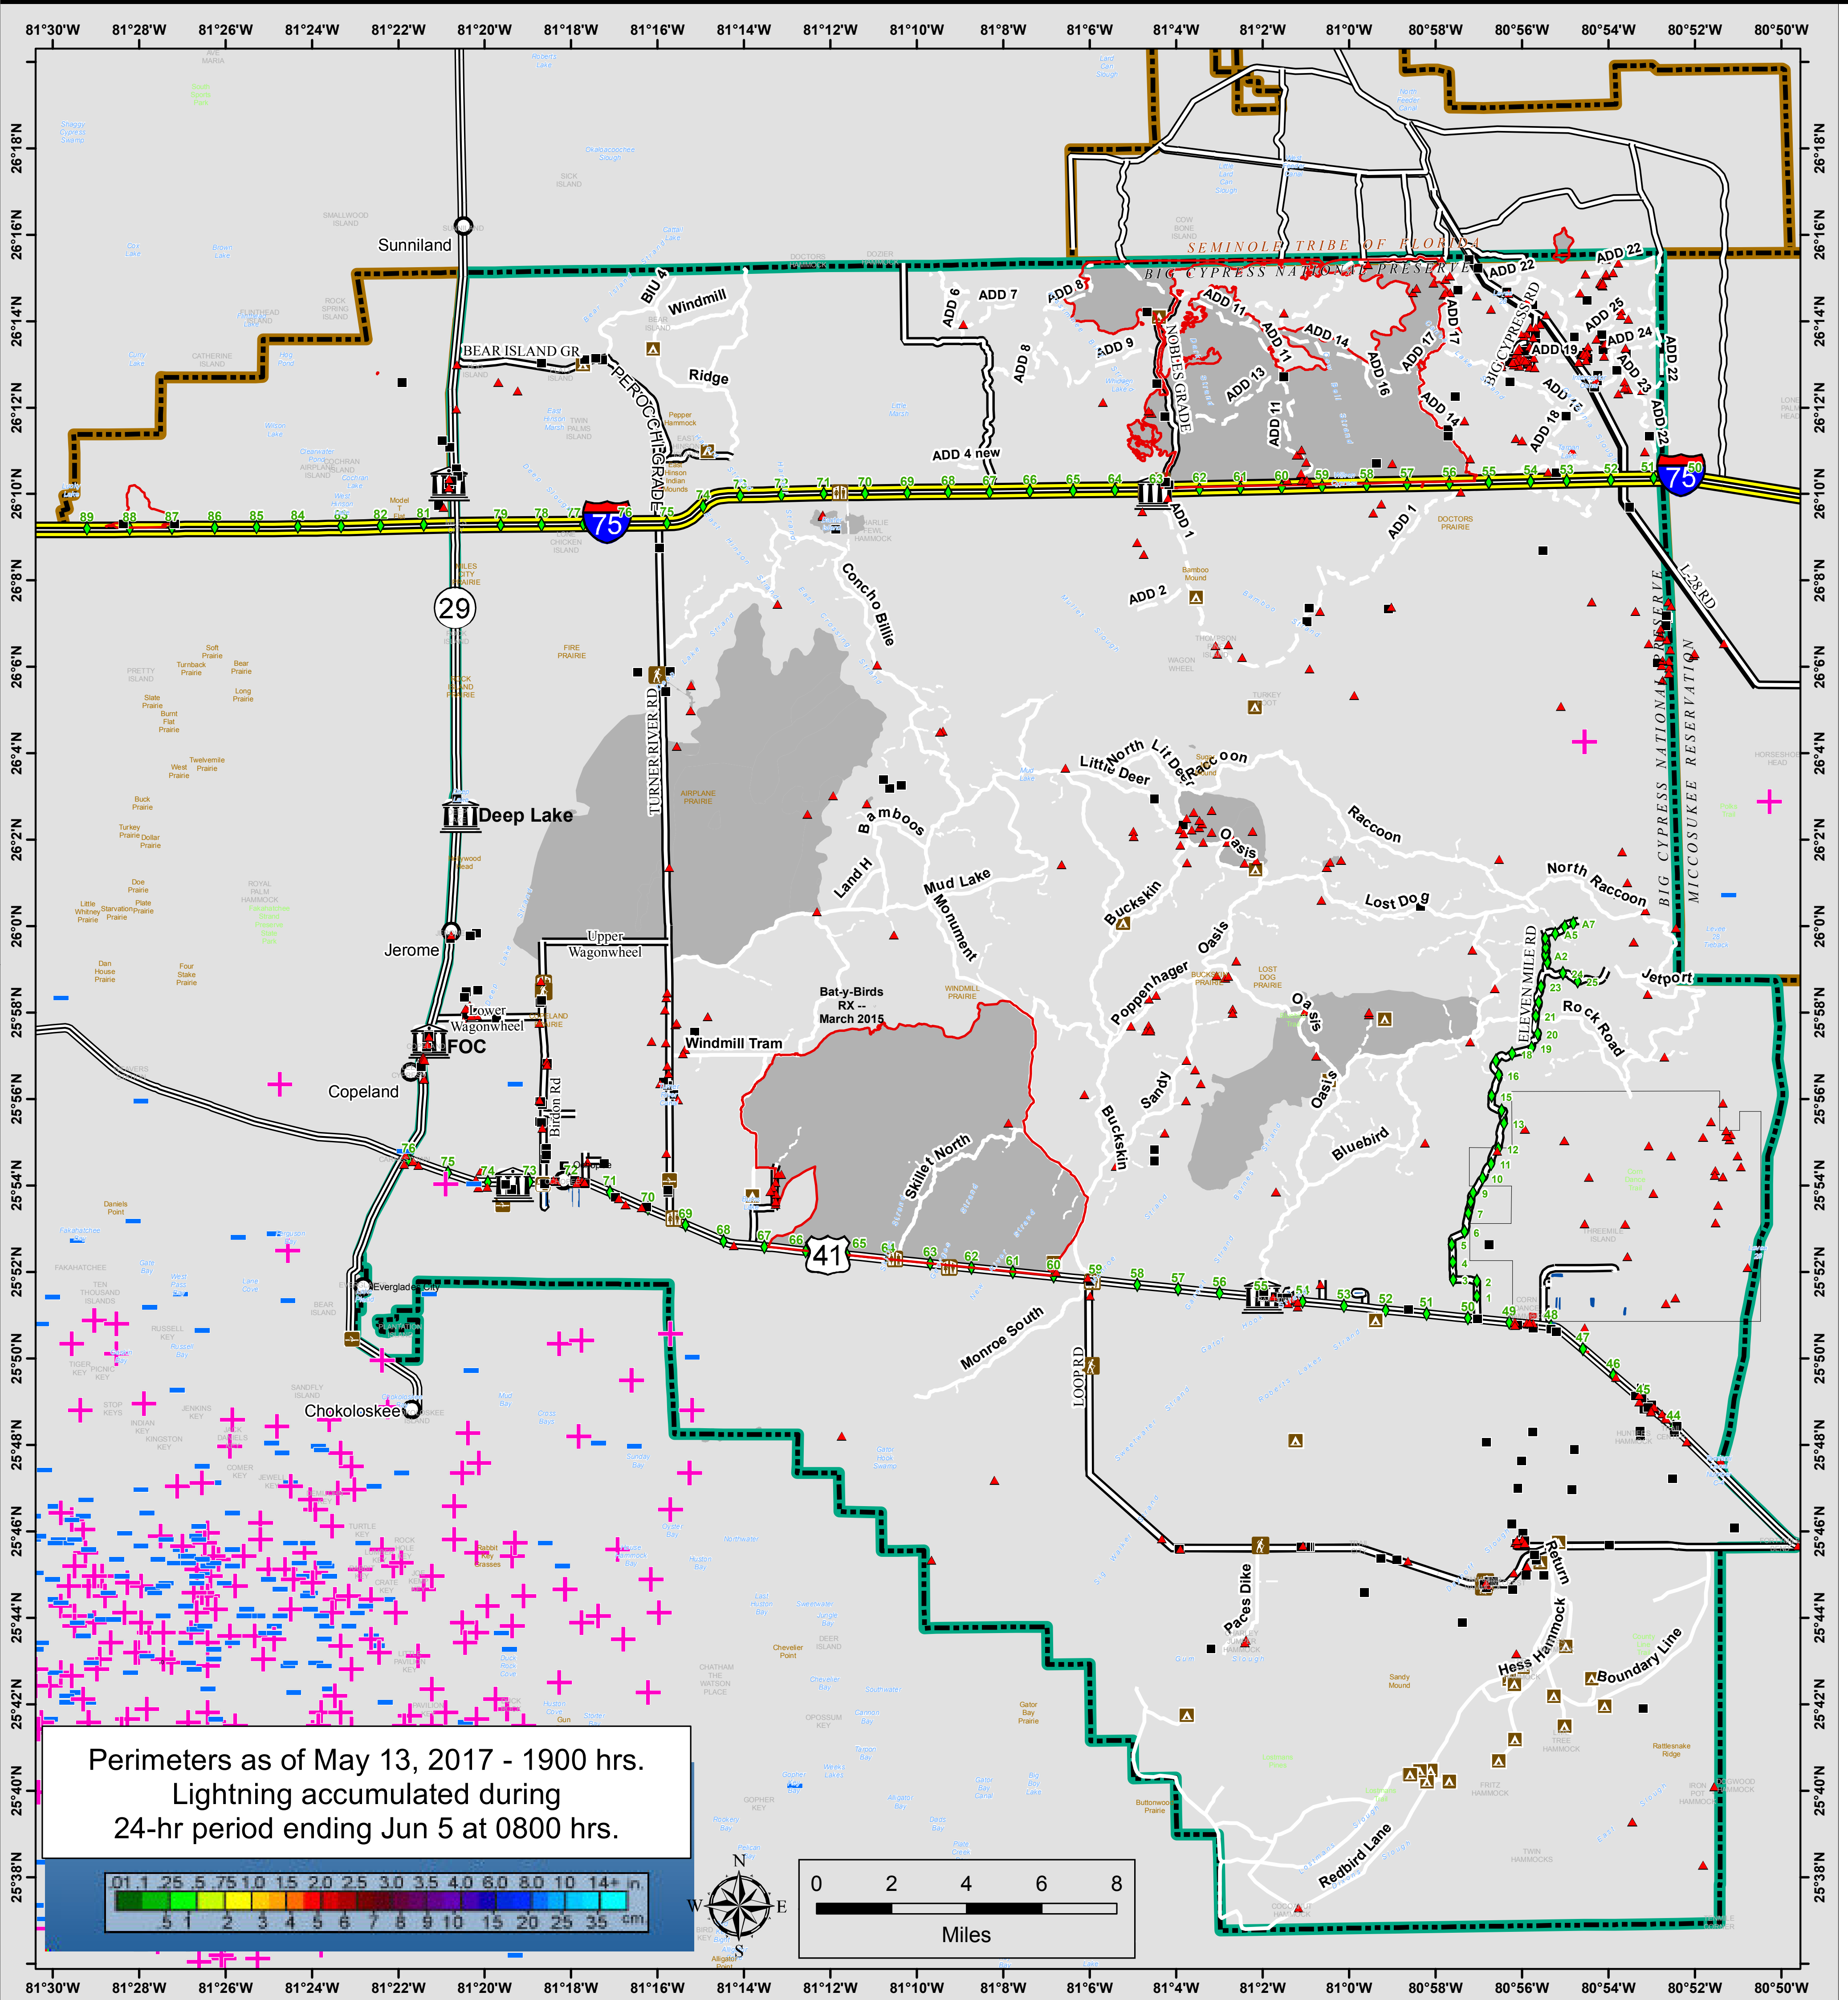

# 1-DAY LIGHTNING MAP

24-hr period, ending 0800 hrs on Jun 5

Perimeters as of May 13, 2017 - 1900 hrs.  
Lightning accumulated during  
24-hr period ending Jun 5 at 0800 hrs.