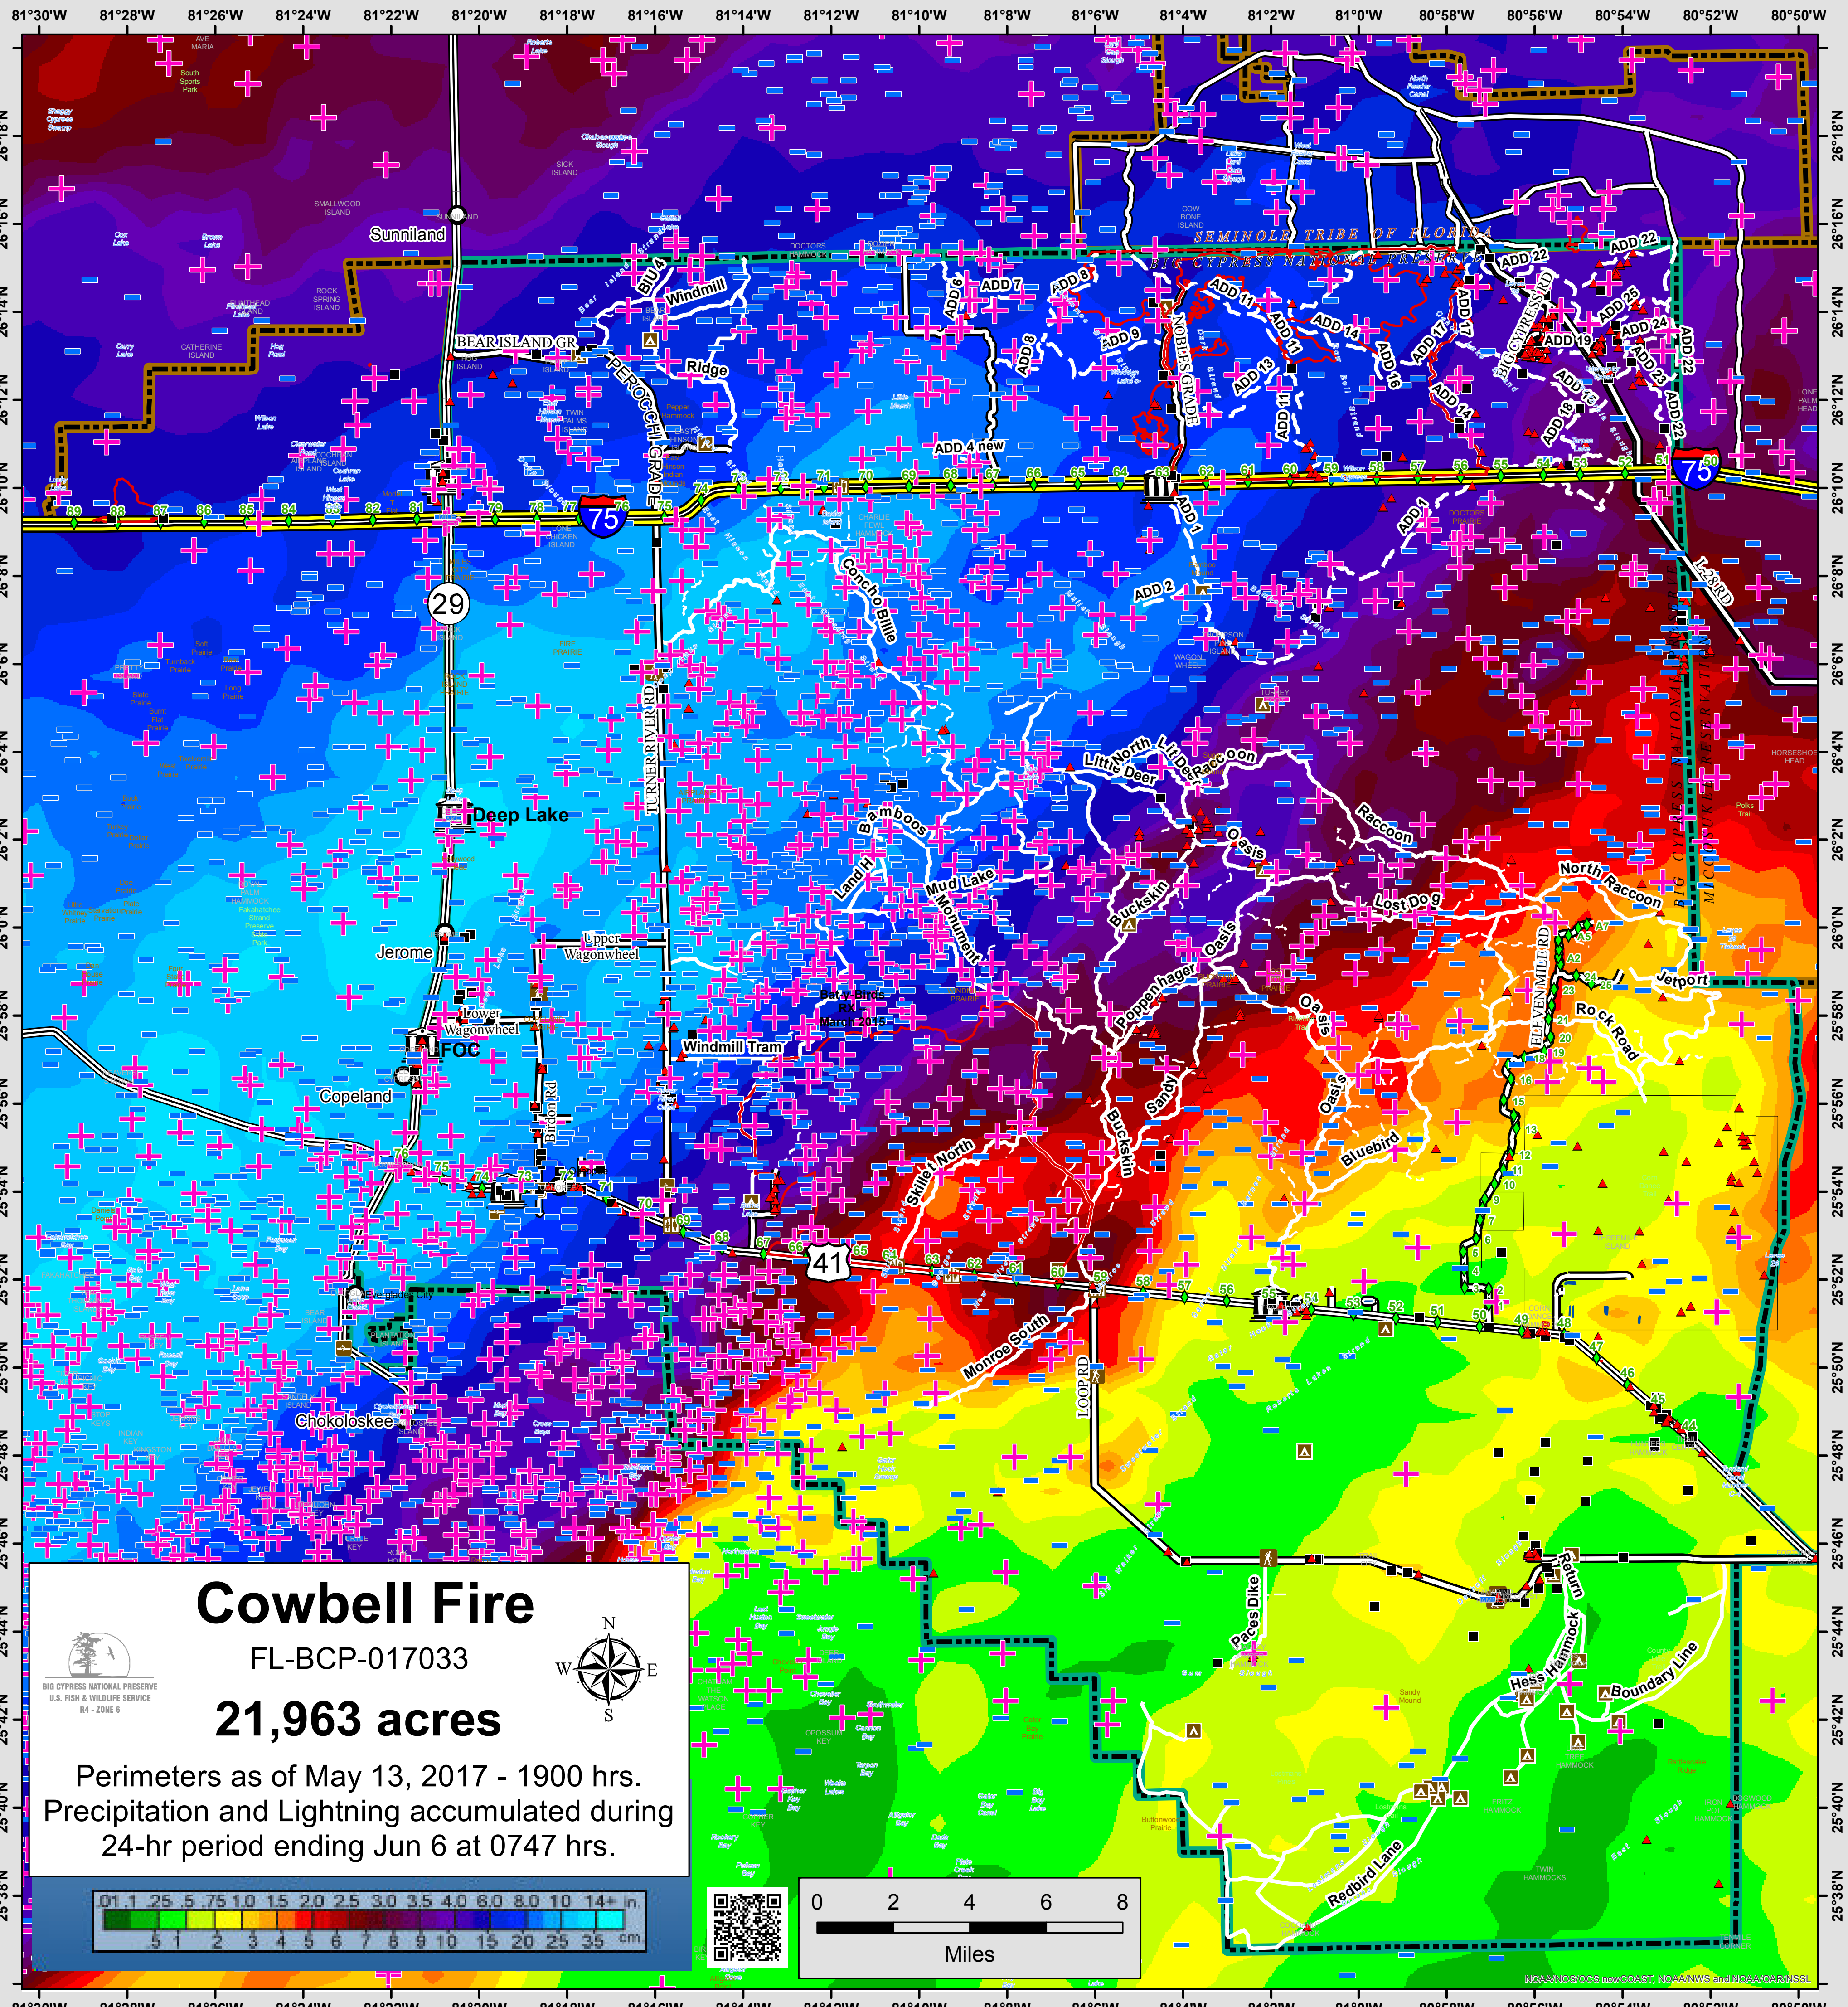

1-DAY PRECIP & LIGHTNING MAP

24-hr period, ending 0747 hrs on Jun 6

Cowbell Fire

FL-BCP-017033

21,963 acres

Perimeters as of May 13, 2017 - 1900 hrs.

Precipitation and Lightning accumulated during 24-hr period ending Jun 6 at 0747 hrs.