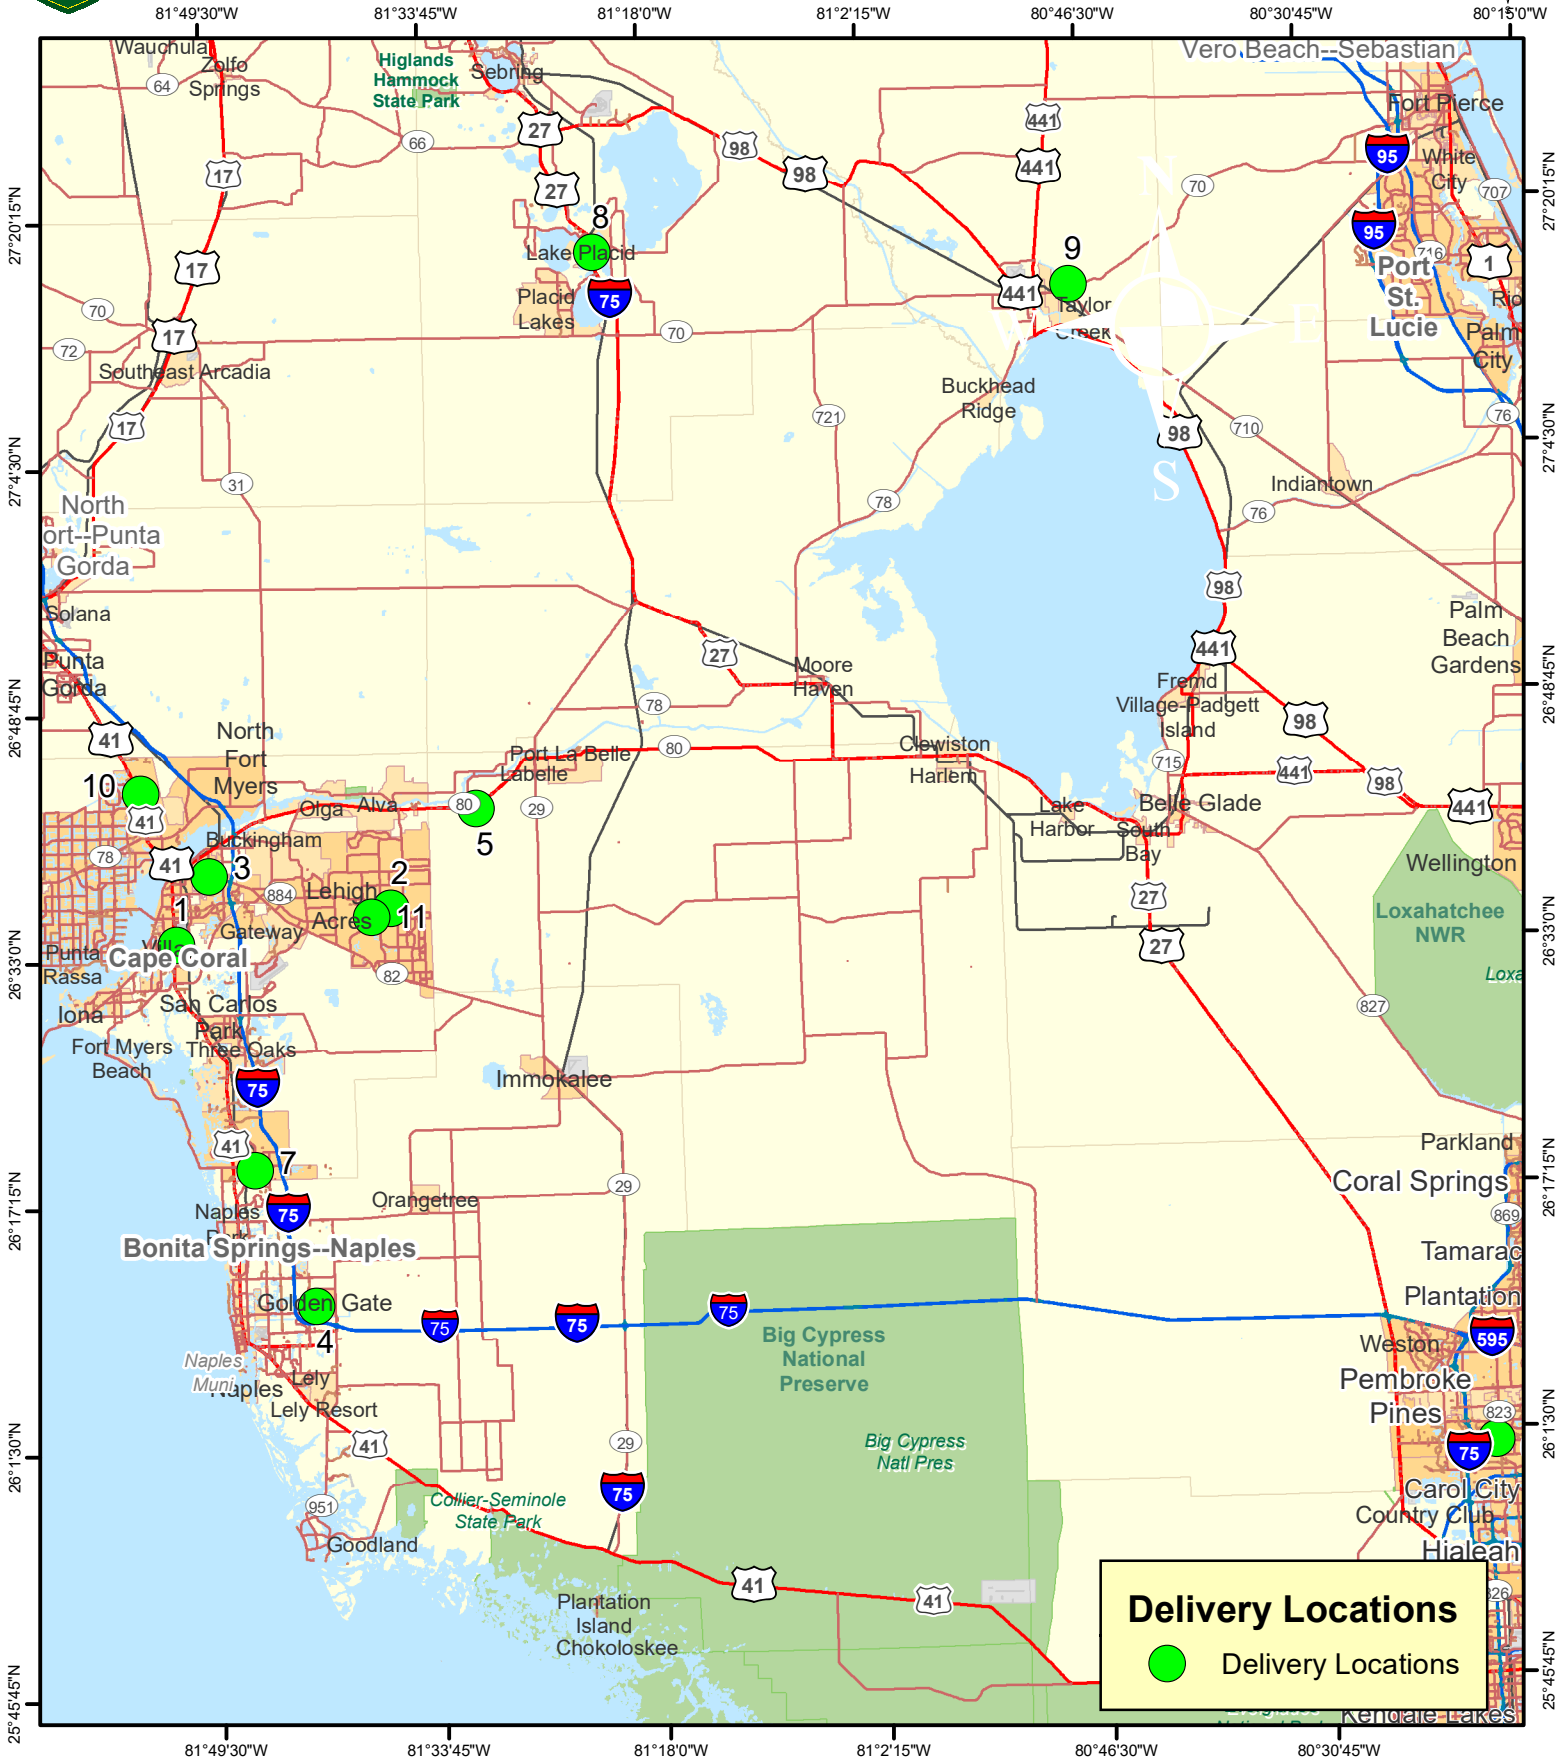

# Lee County LSA Delivery Locations

Prepared by:  
 Conrad Wysocki, Florida Green Team  
 09/14/2017  
 NAD83, Harn FL Albers

Current as of 1230 9/14/2017

**DISCLAIMER**  
 This map is the product of the Florida Division of Forestry. There are no warranties made as to the fitness of this map for any unlisted purpose. Furthermore, no warranties are provided for data therein, its use, or its interpretation.