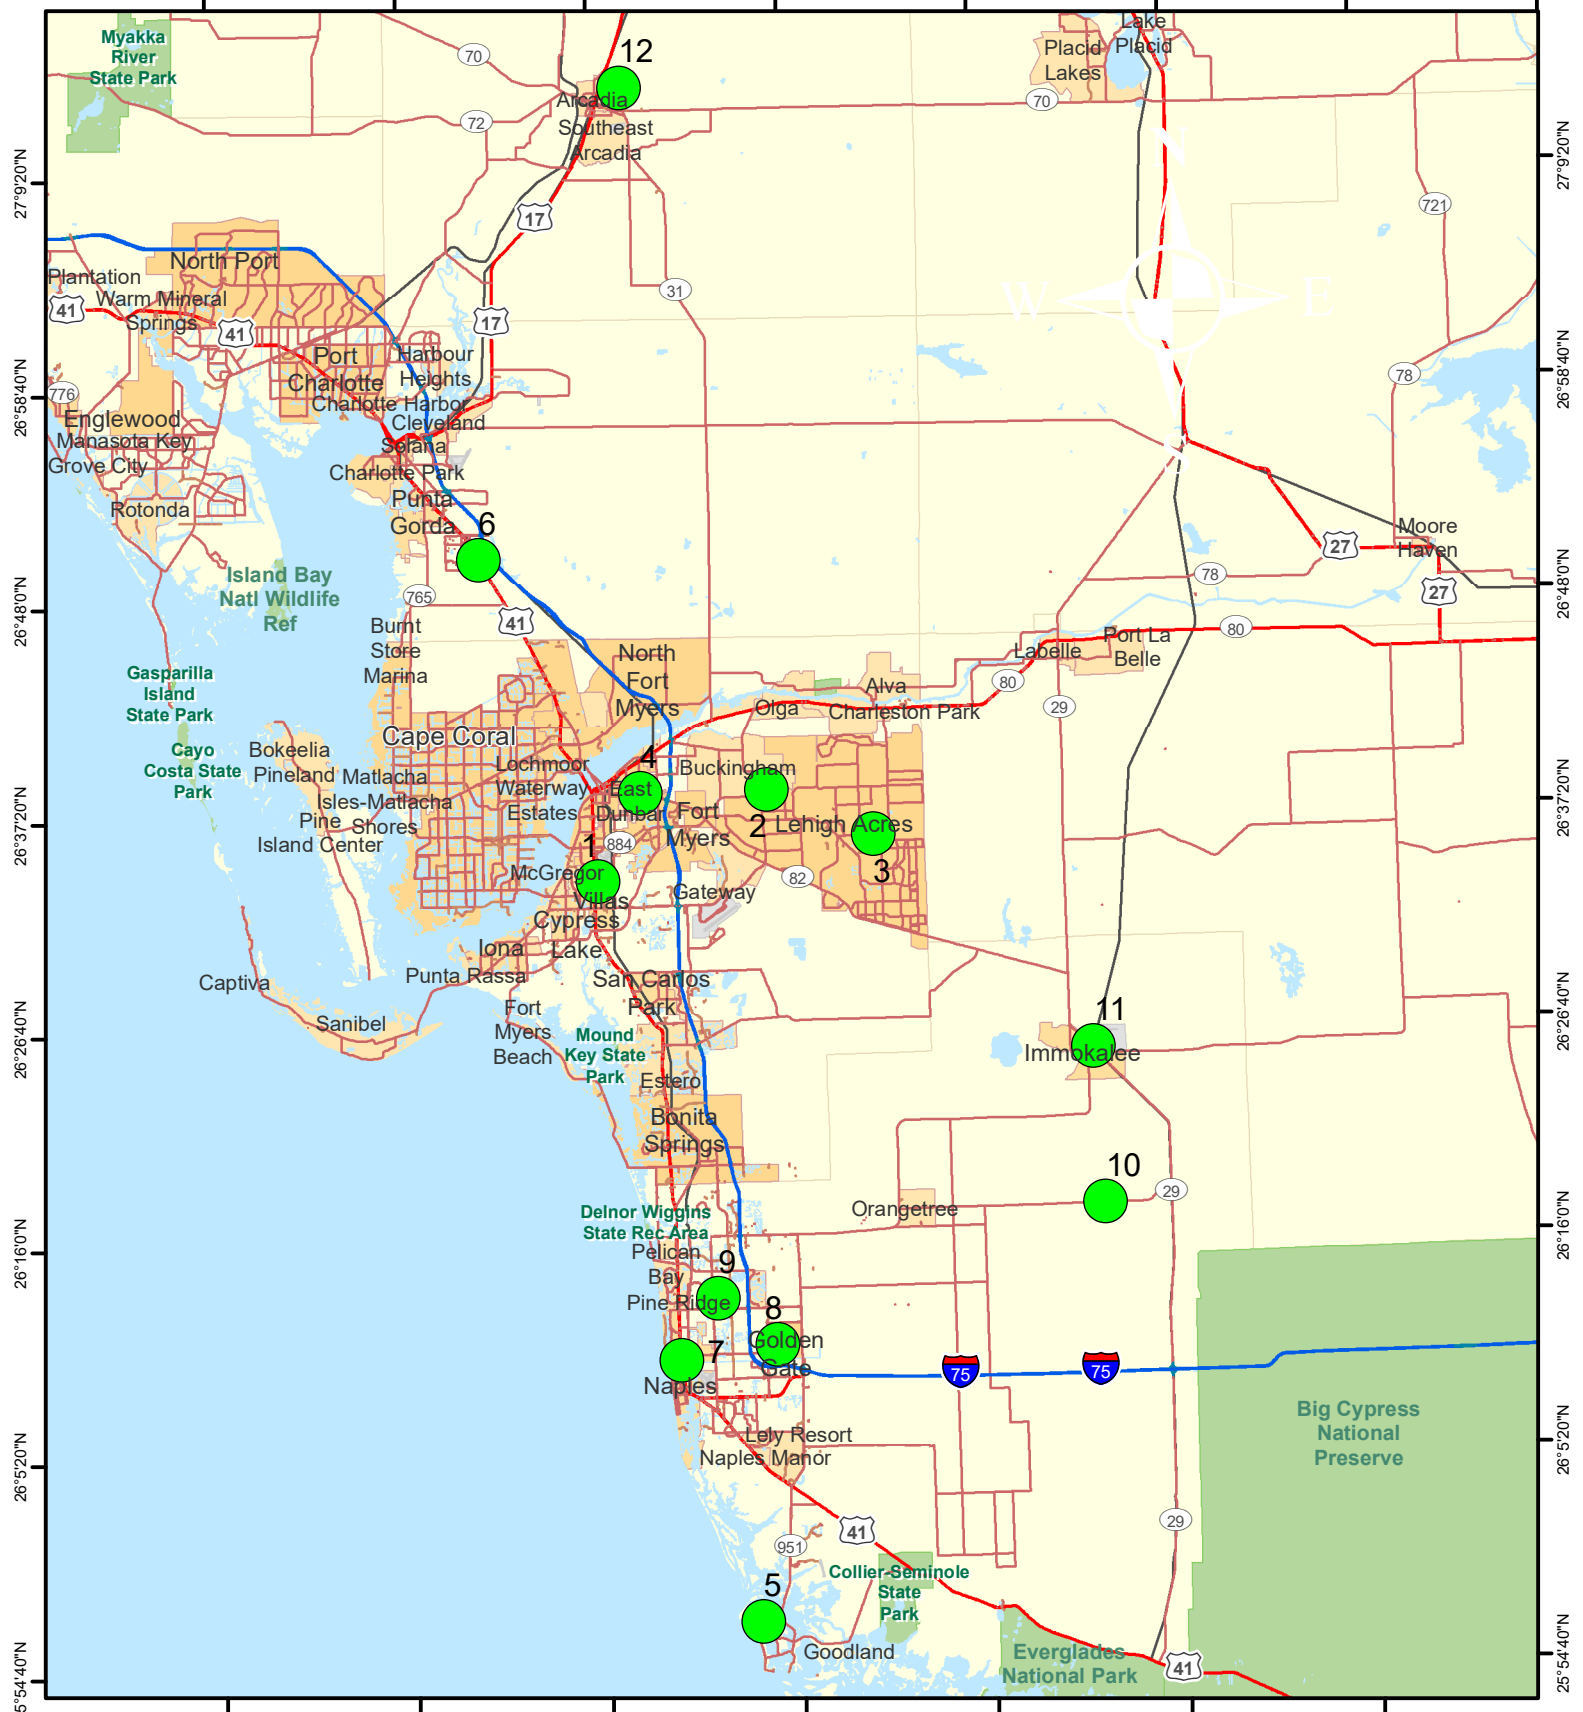

Lee County POD Locations

82°13'20"W 82°2'40"W 81°52'0"W 81°41'20"W 81°30'40"W 81°20'0"W 81°9'20"W 80°58'40"W

Prepared by:
 Conrad Wysocki, Florida Green Team
 09/14/2017
 NAD83, Harn FL Albers

Current as of 1230 9/14/2017

DISCLAIMER
 This map is the product of the Florida Division of Forestry. There are no warranties made as to the fitness of this map for any unlisted purpose. Furthermore, no warranties are provided for data therein, its use, or its interpretation.