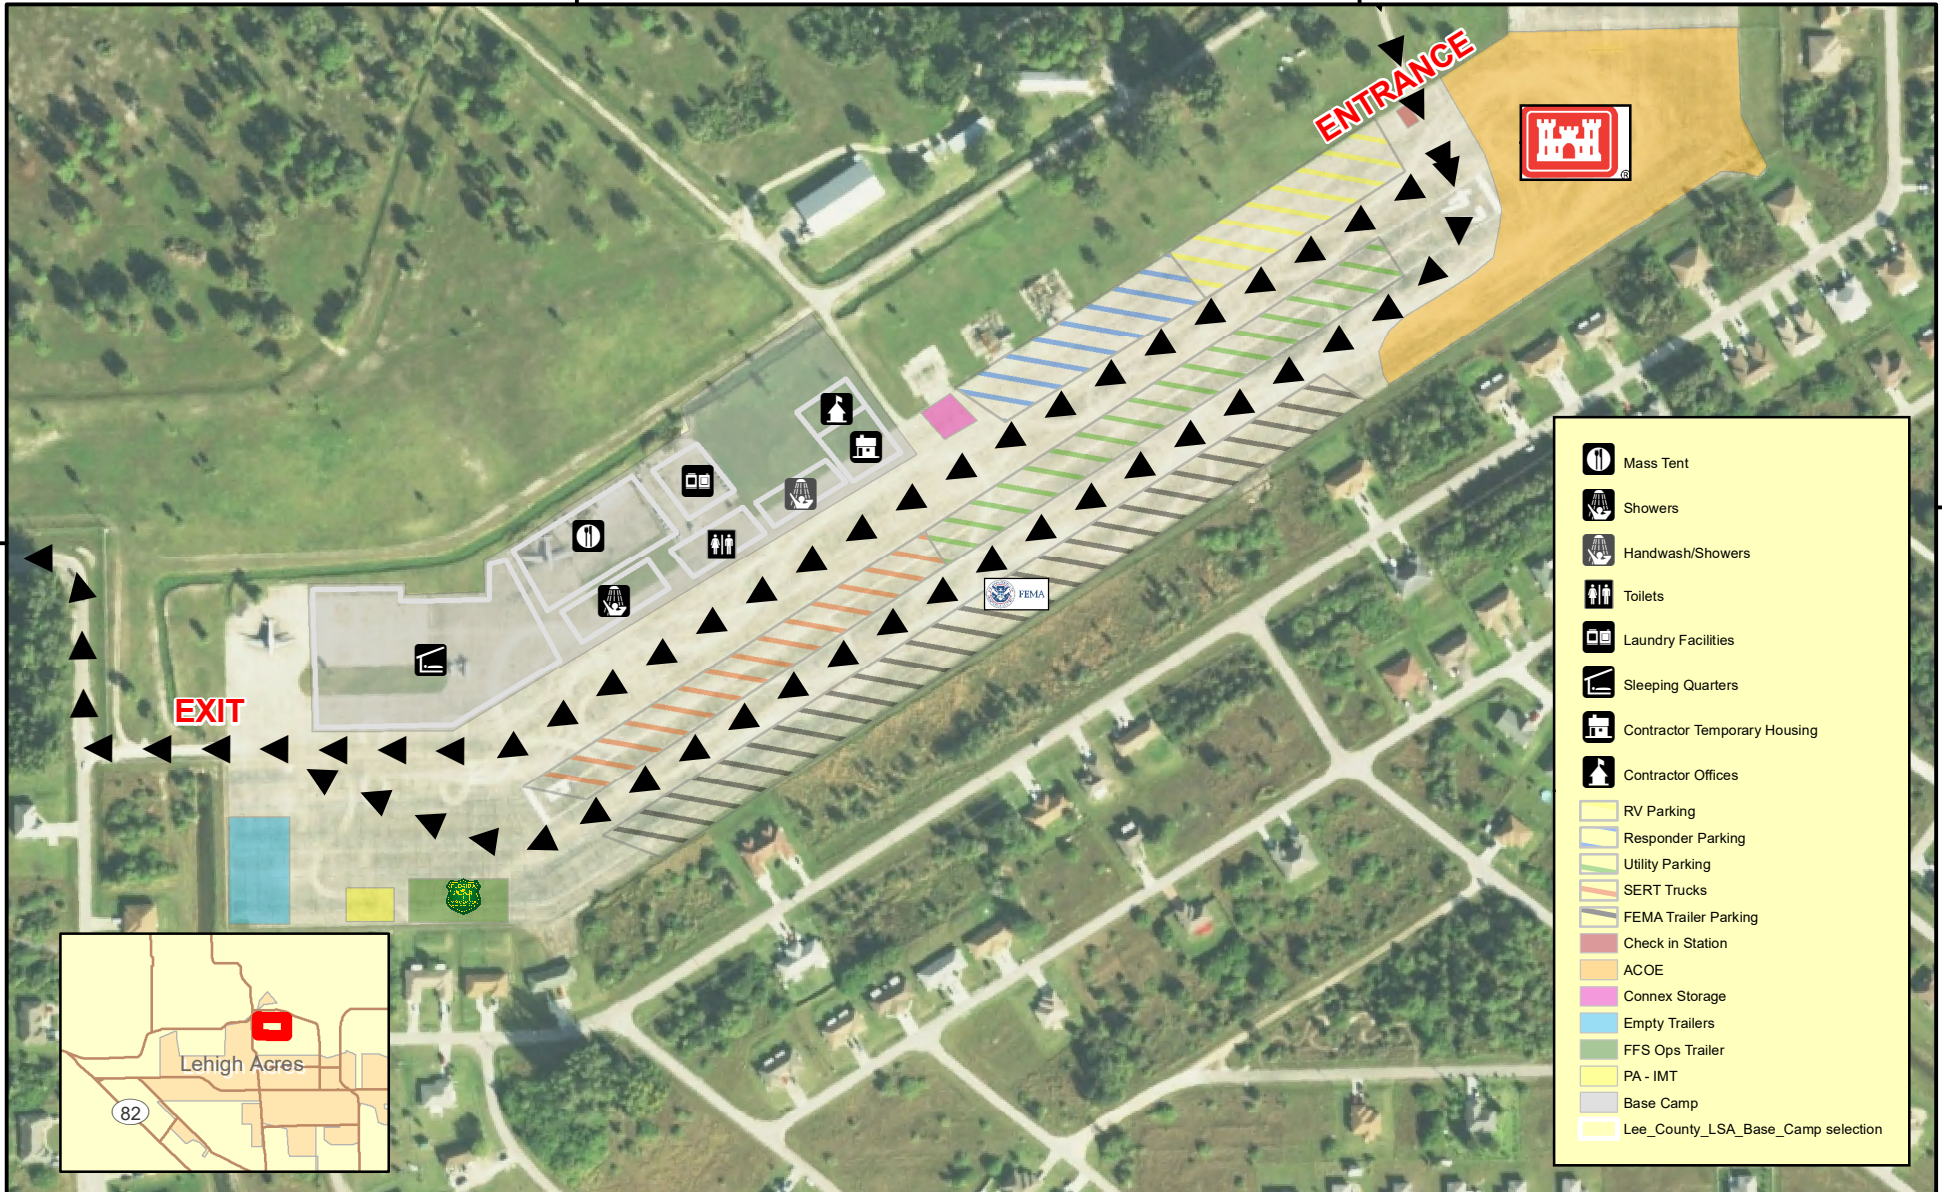

Lee County LSA Traffic Map

81°42'45"W

81°42'30"W

26°38'15"N

26°38'15"N

- Mass Tent
- Showers
- Handwash/Showers
- Toilets
- Laundry Facilities
- Sleeping Quarters
- Contractor Temporary Housing
- Contractor Offices
- RV Parking
- Responder Parking
- Utility Parking
- SERT Trucks
- FEMA Trailer Parking
- Check in Station
- ACOE
- Connex Storage
- Empty Trailers
- FFS Ops Trailer
- PA - IMT
- Base Camp
- Lee County LSA Base_Camp selection

81°42'45"W

81°42'30"W

C. Wysocki, Florida Green Team
NAD83 Harn FL Albers

9/17/2017

DISCLAIMER

This map is the product of the Florida Division of Forestry. There are no warranties made as to the fitness of this map for any unlisted purpose. Furthermore, no warranties are provided for data therein, its use, or its interpretation.

7:14:14 PM