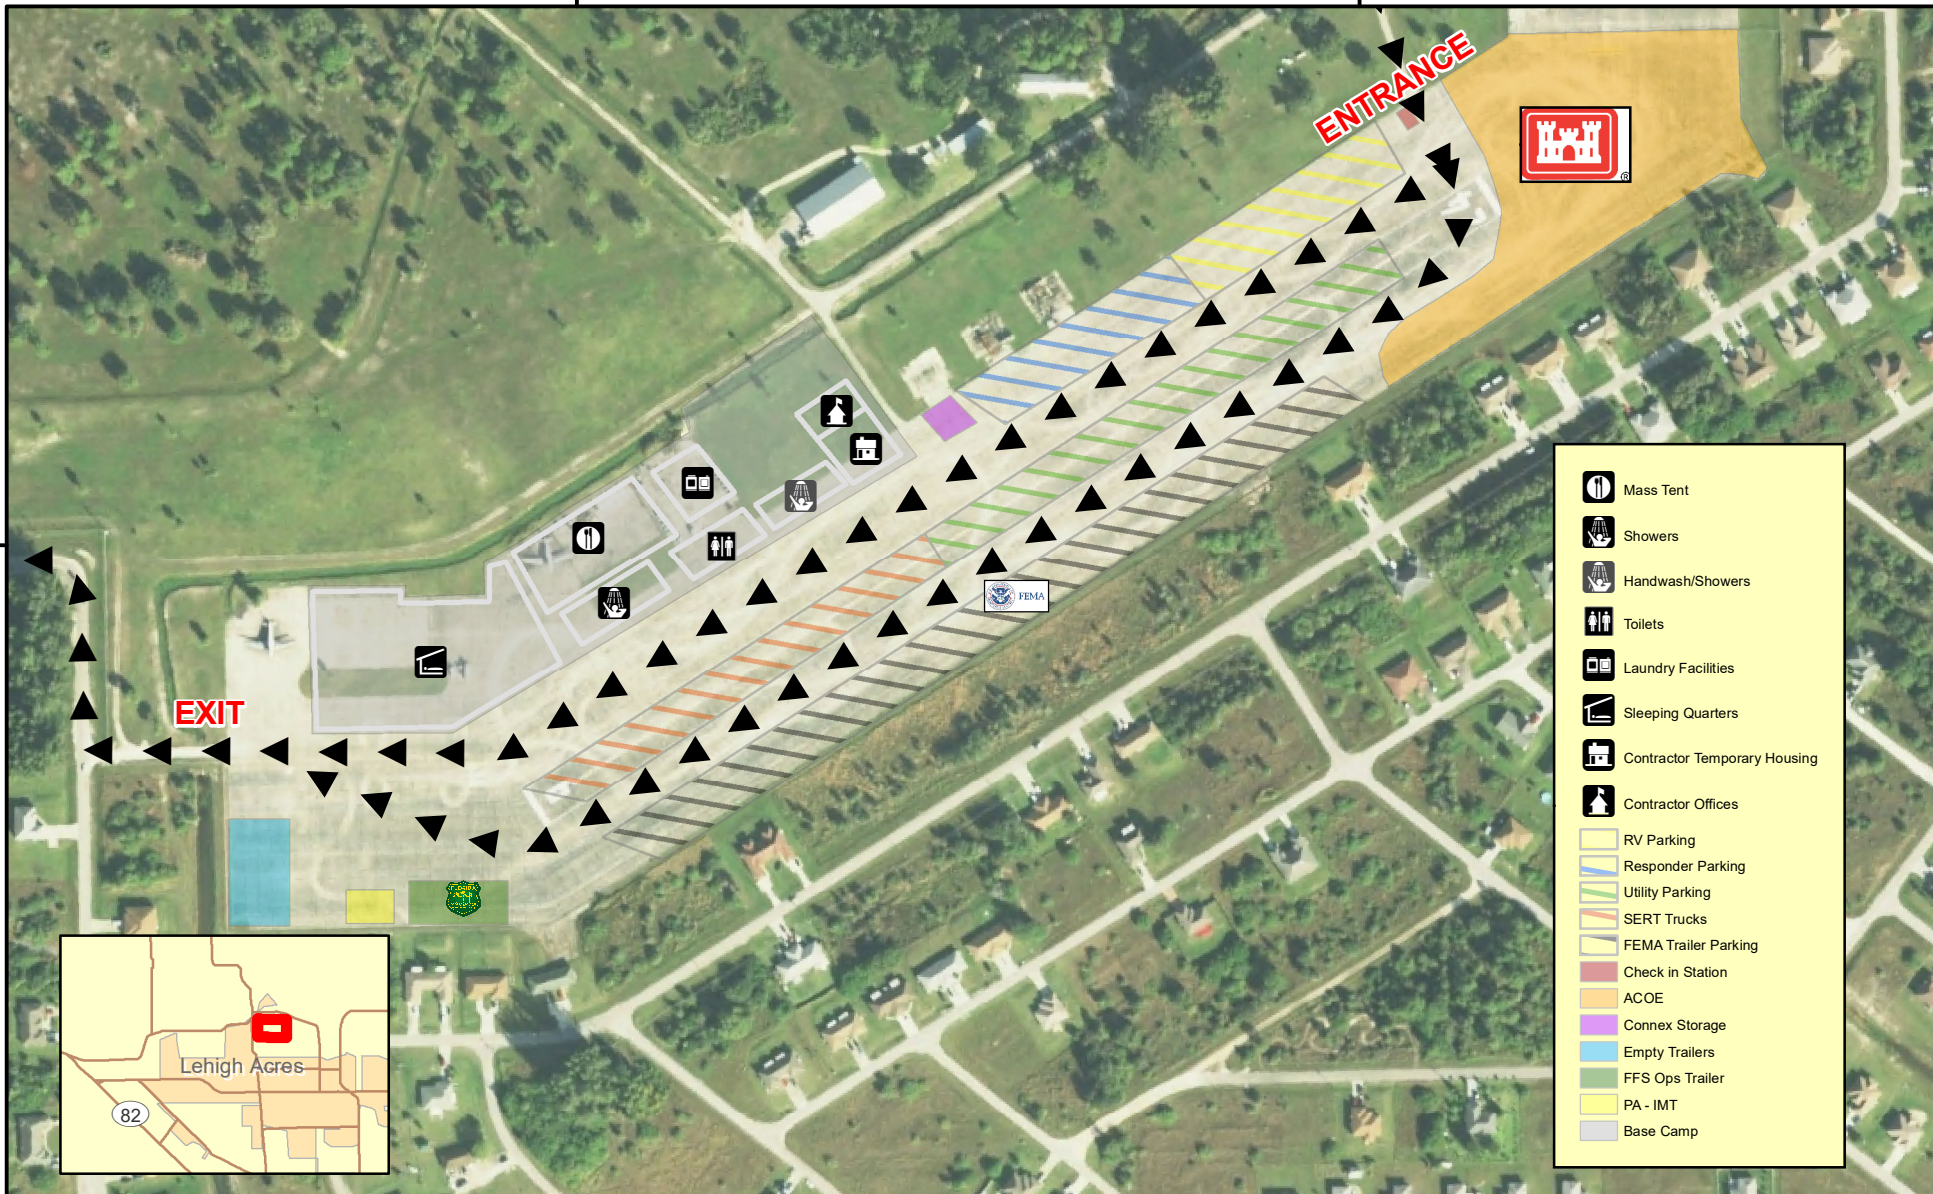

Lee County LSA Traffic Map

81°42'45"W

81°42'30"W

26°38'15"N

26°38'15"N

81°42'45"W

81°42'30"W

C. Wysocki, Florida Green Team
NAD83 Harn FL Albers

9/18/2017

DISCLAIMER

This map is the product of the Florida Division of Forestry. There are no warranties made as to the fitness of this map for any unlisted purpose. Furthermore, no warranties are provided for data therein, its use, or its interpretation.

7:16:26 PM