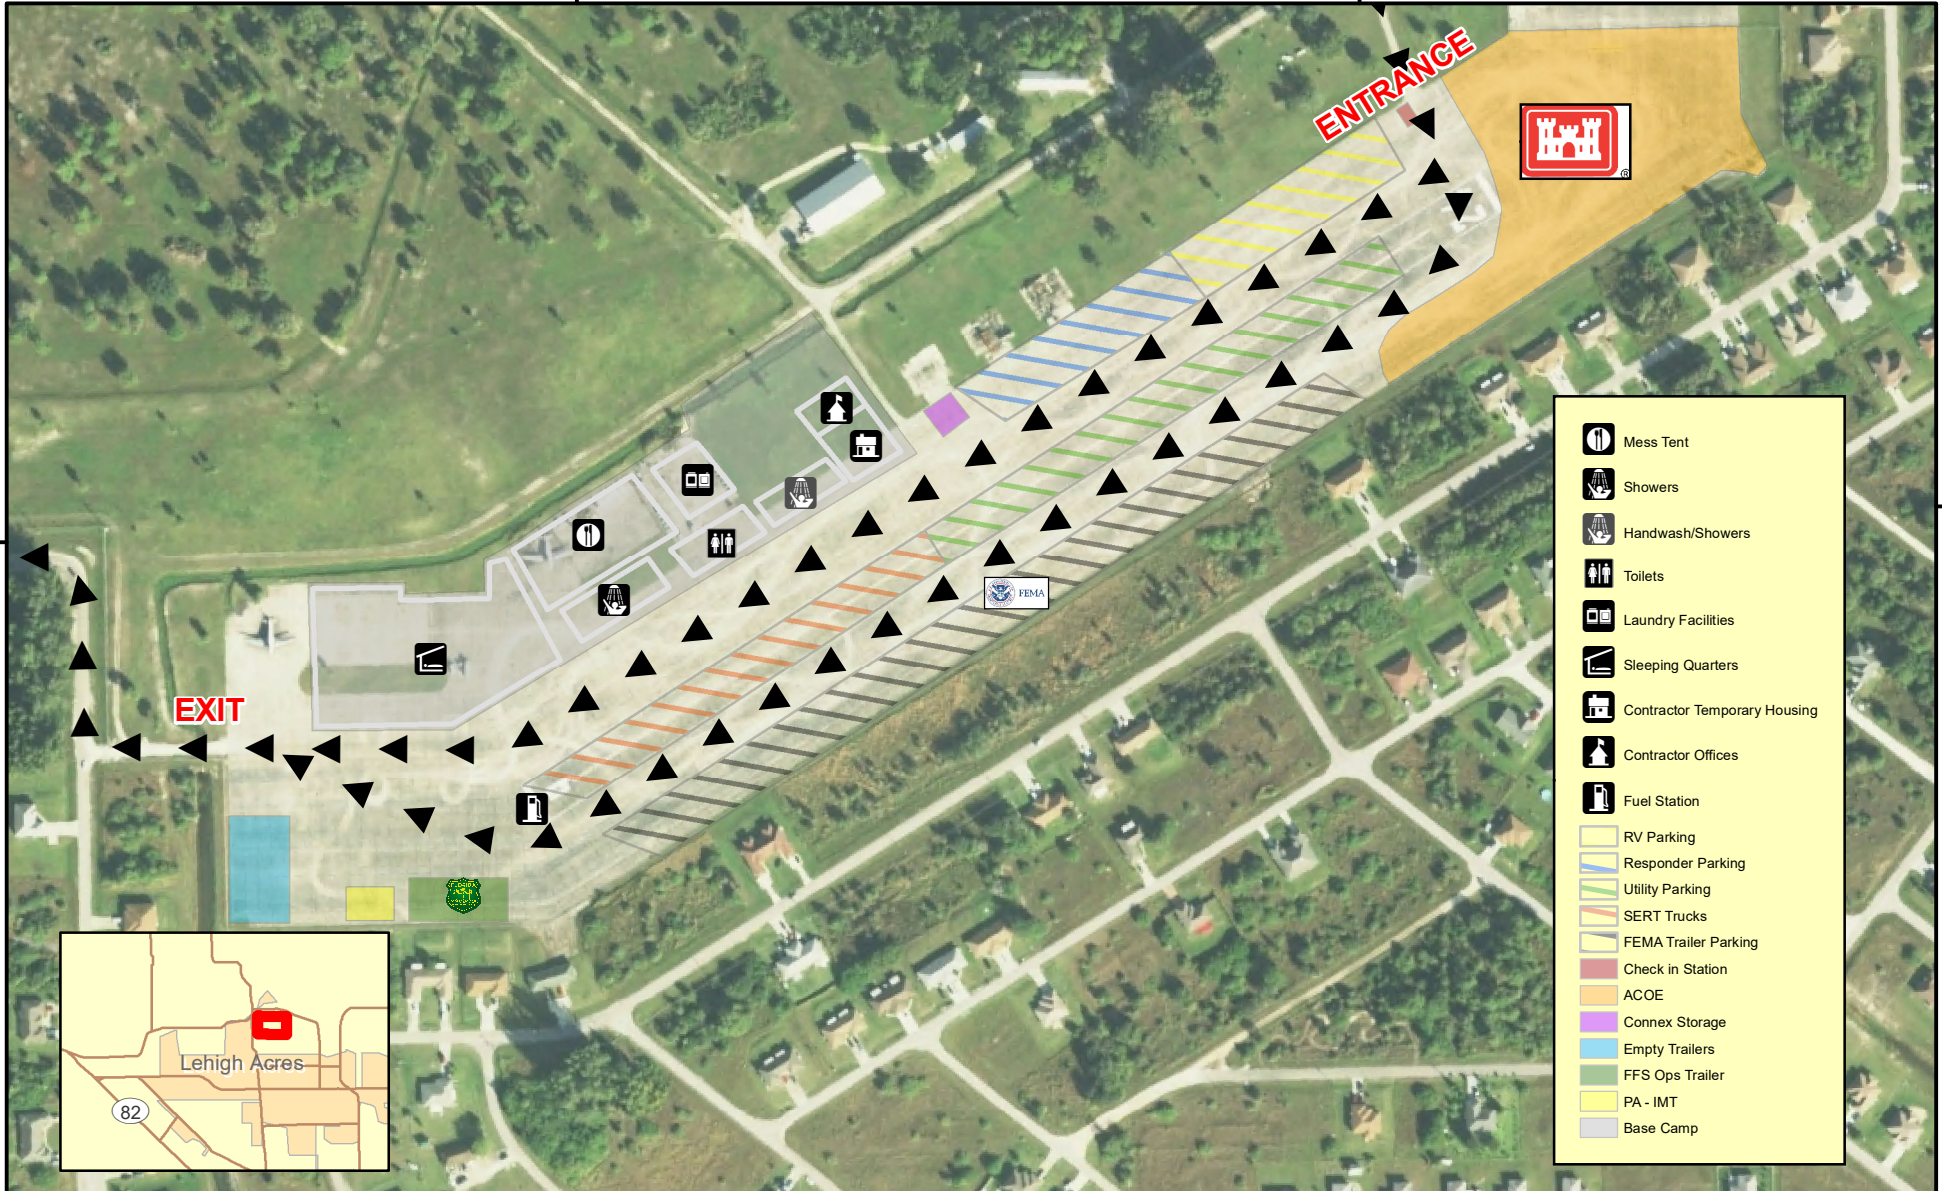

Lee County LSA Traffic Map

81°42'45"W

81°42'30"W

26°38'15"N

26°38'15"N

- Mess Tent
- Showers
- Handwash/Showers
- Toilets
- Laundry Facilities
- Sleeping Quarters
- Contractor Temporary Housing
- Contractor Offices
- Fuel Station
- RV Parking
- Responder Parking
- Utility Parking
- SERT Trucks
- FEMA Trailer Parking
- Check in Station
- ACOE
- Connex Storage
- Empty Trailers
- FFS Ops Trailer
- PA - IMT
- Base Camp

81°42'45"W

81°42'30"W

C. Wysocki, Florida Green Team
NAD83 Harn FL Albers

9/20/2017

DISCLAIMER

This map is the product of the Florida Division of Forestry. There are no warranties made as to the fitness of this map for any unlisted purpose. Furthermore, no warranties are provided for data therein, its use, or its interpretation.

1:23:40 PM