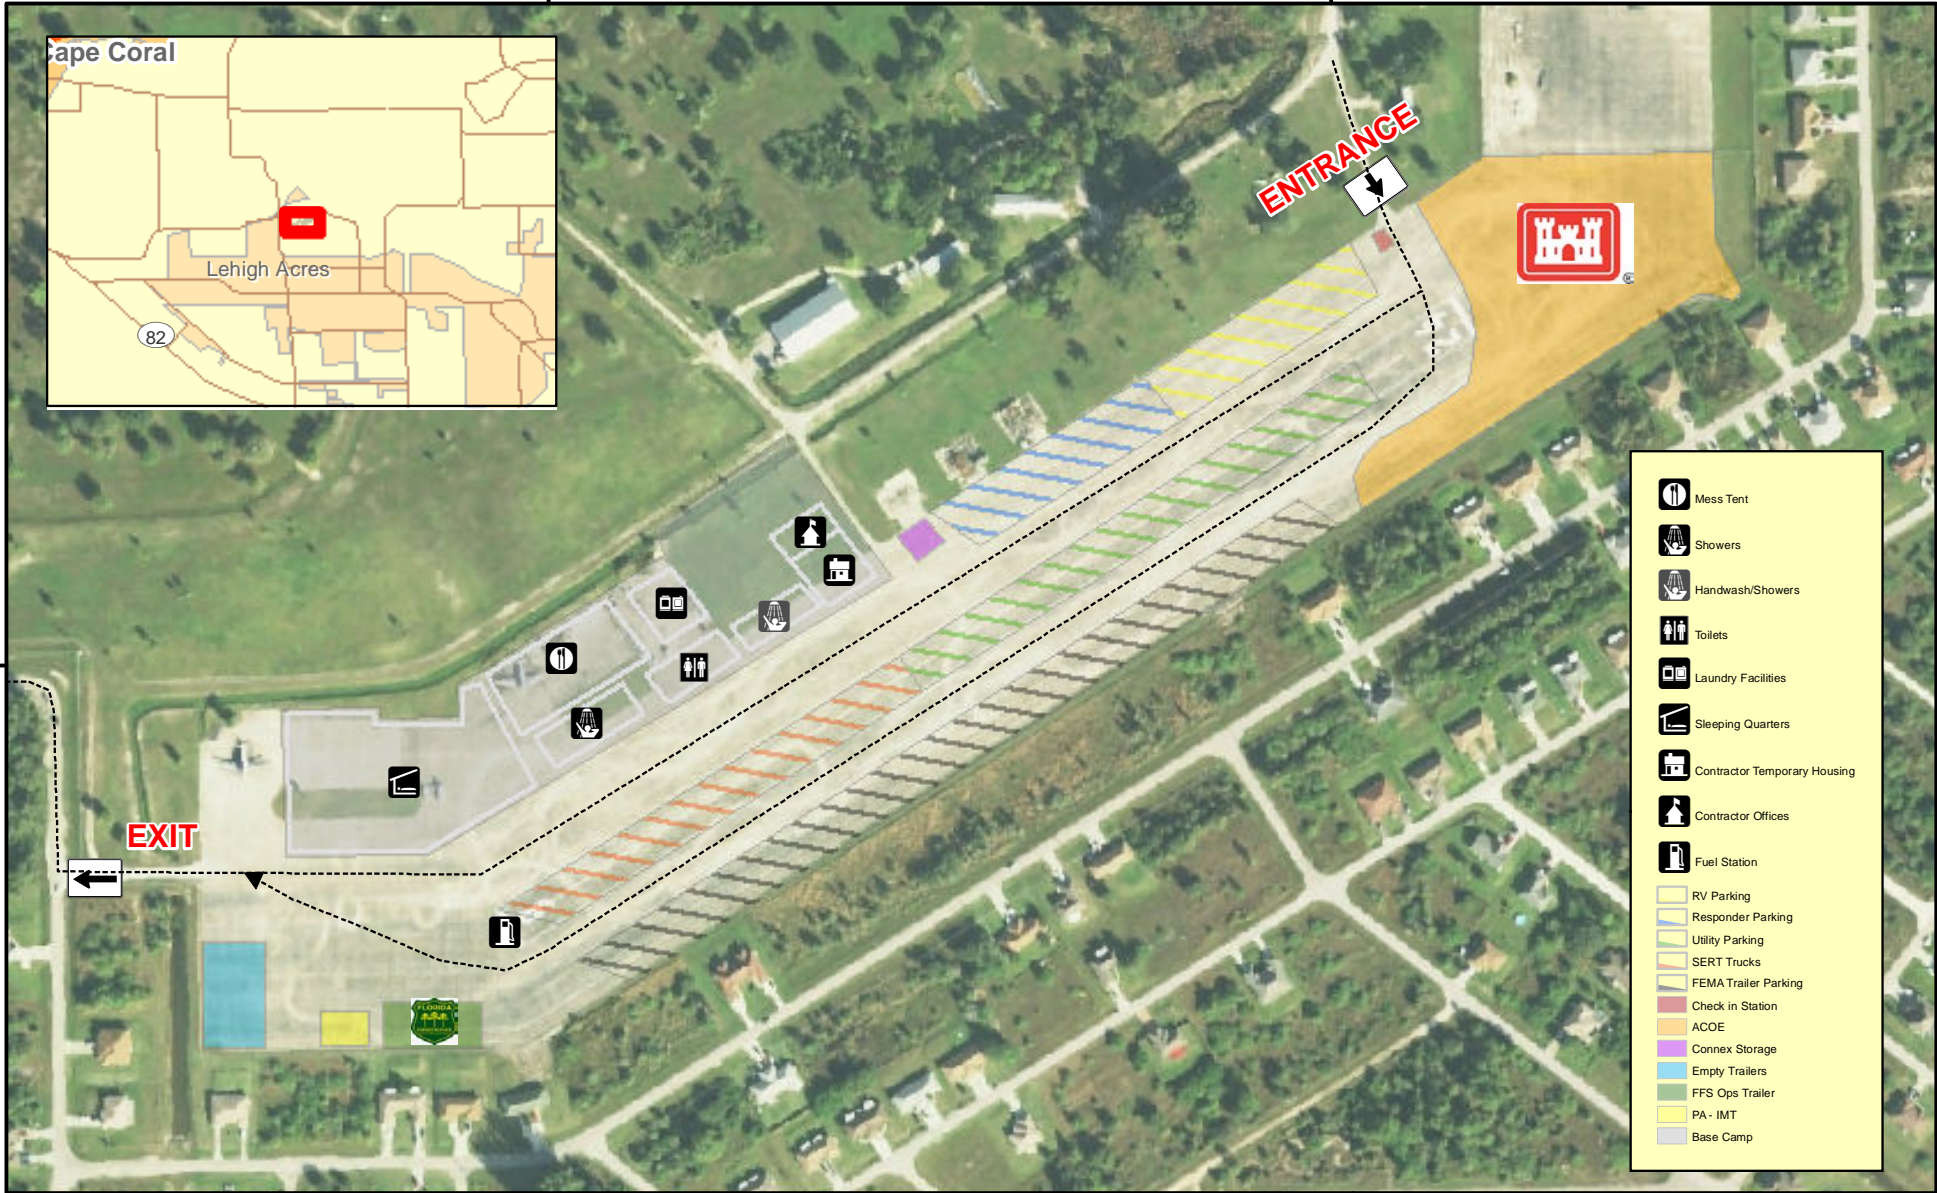

Lee County LSA Traffic Map

81°42'45"W

81°42'30"W

- Mess Tent
- Showers
- Handwash/Showers
- Toilets
- Laundry Facilities
- Sleeping Quarters
- Contractor Temporary Housing
- Contractor Offices
- Fuel Station
- RV Parking
- Responder Parking
- Utility Parking
- SERT Trucks
- FEMA Trailer Parking
- Check in Station
- ACOE
- Connex Storage
- Empty Trailers
- FFS Ops Trailer
- PA-IMT
- Base Camp

26°38'15"N

26°38'15"N

81°42'45"W

81°42'30"W

S. Crosby, Florida Green Team
NAD83 Harn FL Albers

This map is the product of the Florida Forest Service. There are no warranties made as to the fitness of this map for any unlisted purpose. Furthermore, no warranties are provided for data therein, its use or its interpretation.