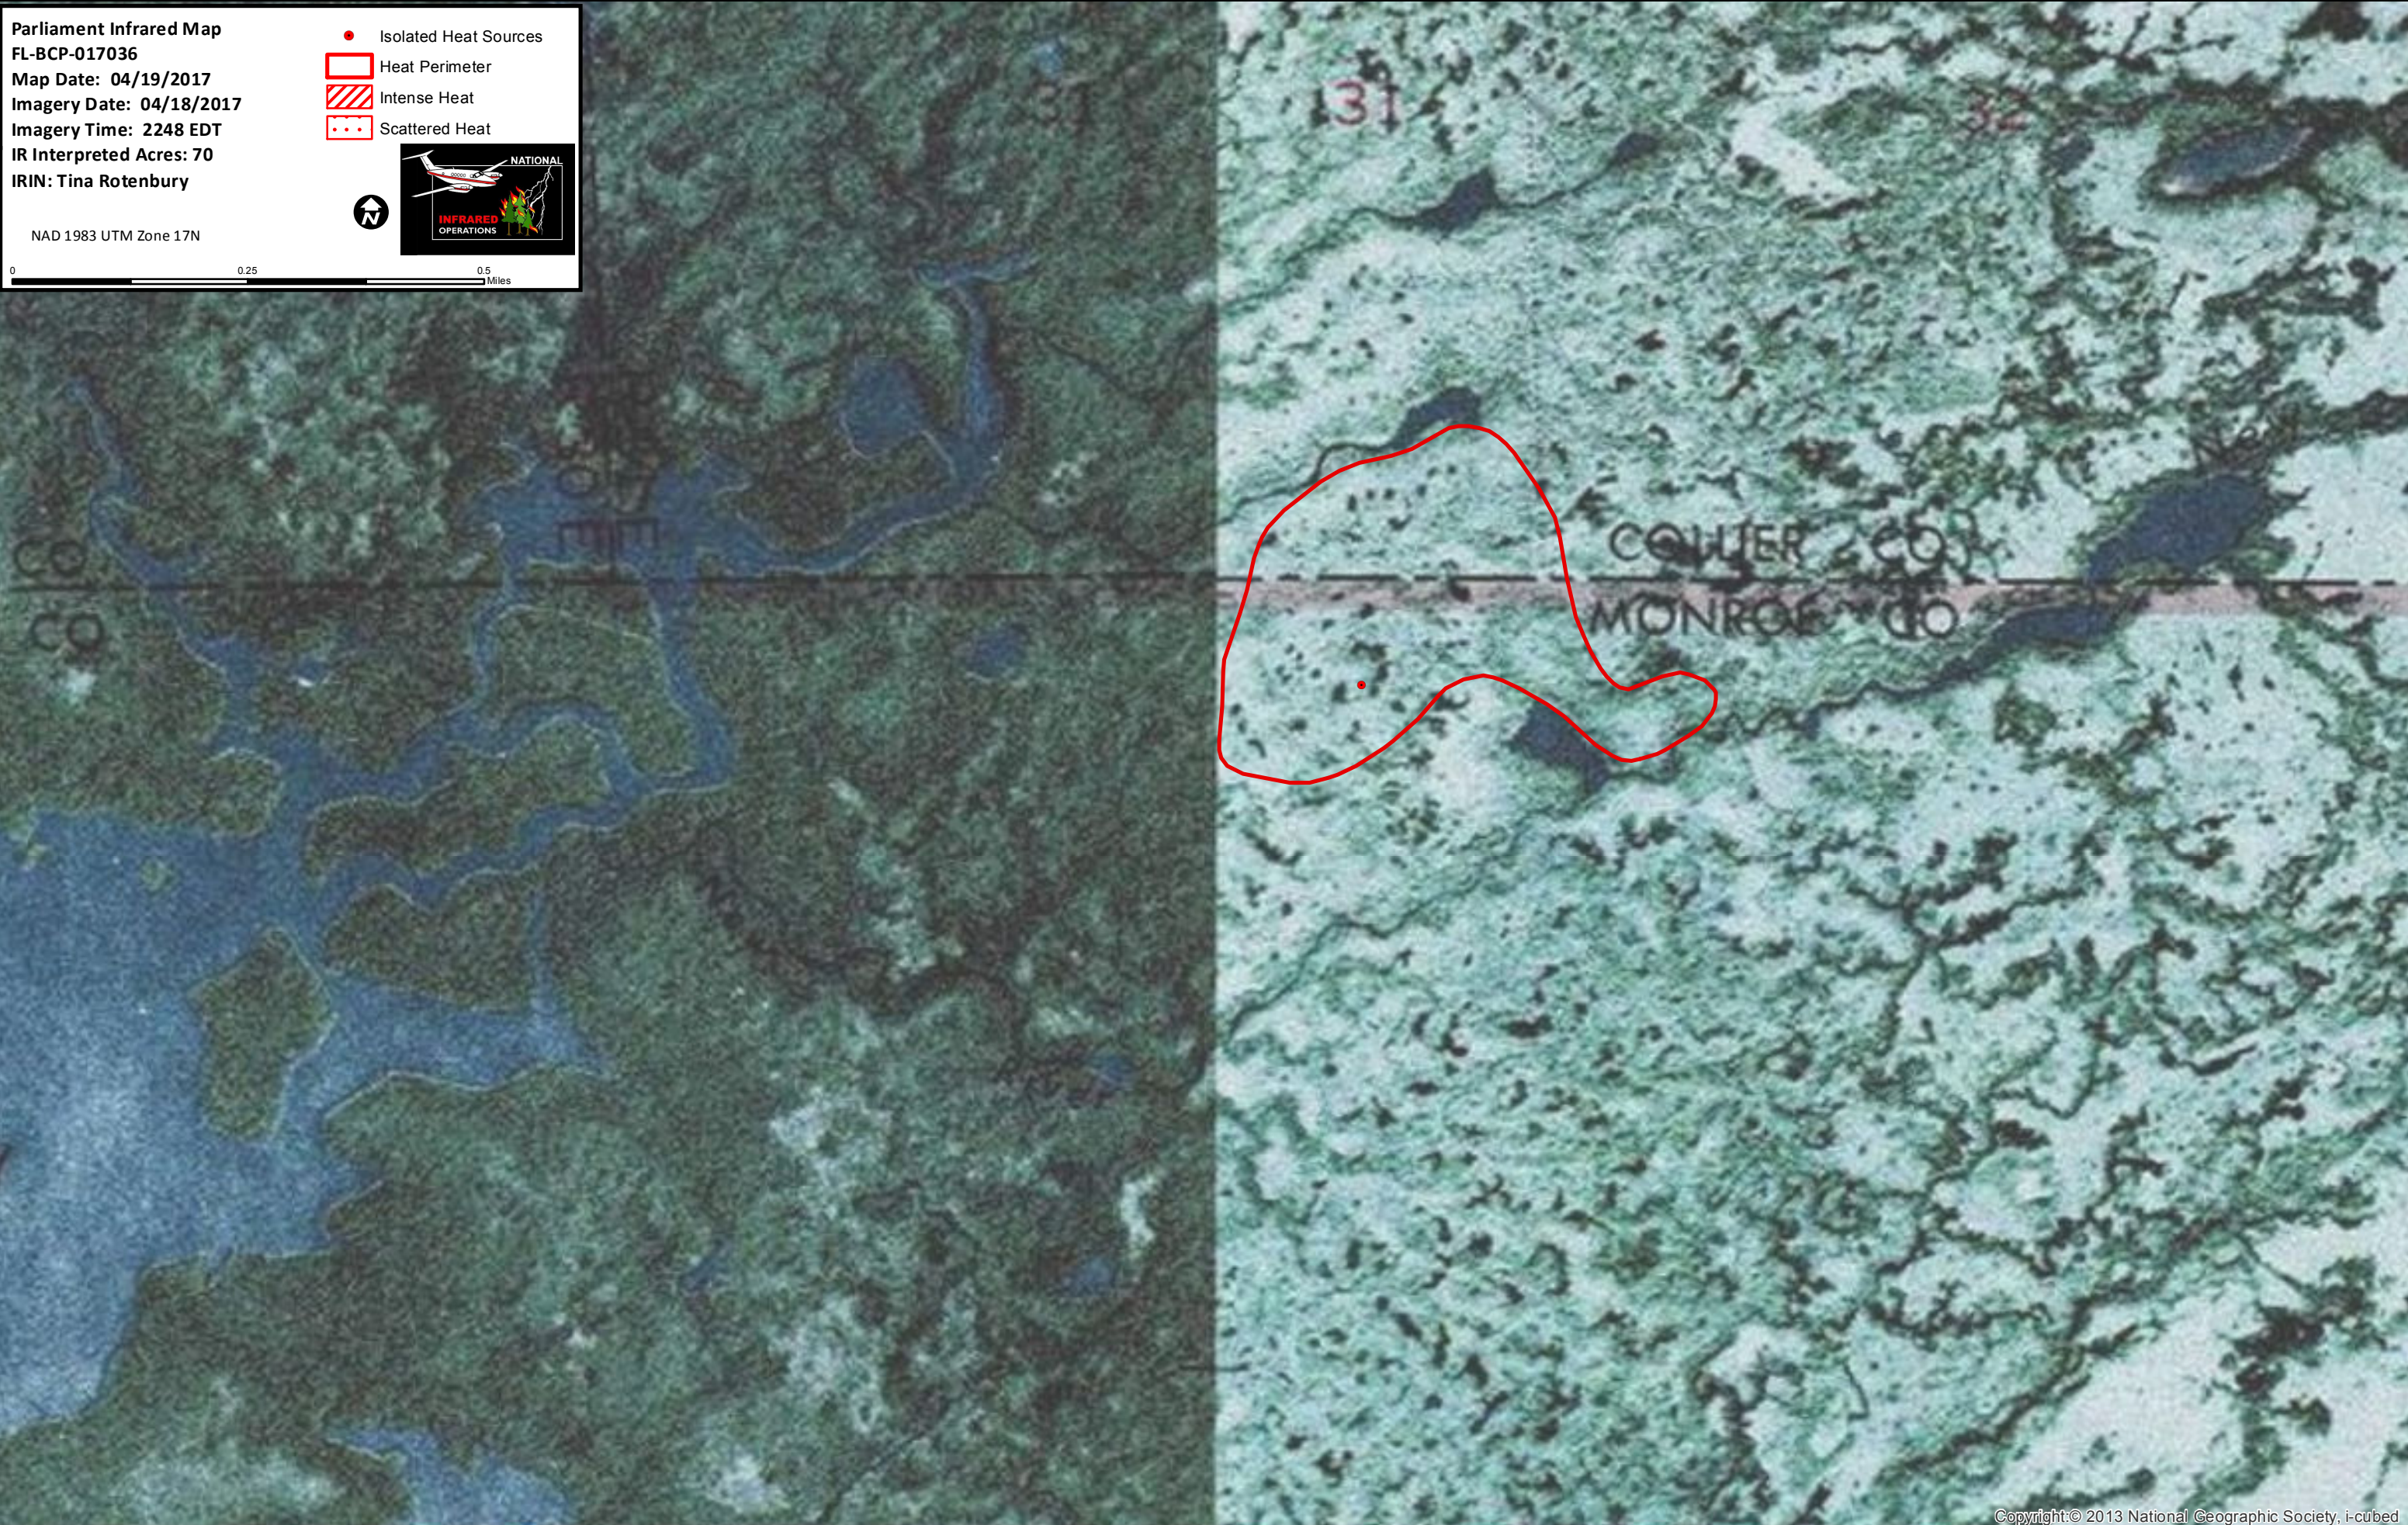

81°16W

81°15W

81°14W

Parliament Infrared Map
 FL-BCP-017036
 Map Date: 04/19/2017
 Imagery Date: 04/18/2017
 Imagery Time: 2248 EDT
 IR Interpreted Acres: 70
 IRIN: Tina Rotenbury

- Isolated Heat Sources
- Heat Perimeter
- Intense Heat
- Scattered Heat

NAD 1983 UTM Zone 17N

25°48N

25°48N

81°16W

81°15W

81°14W