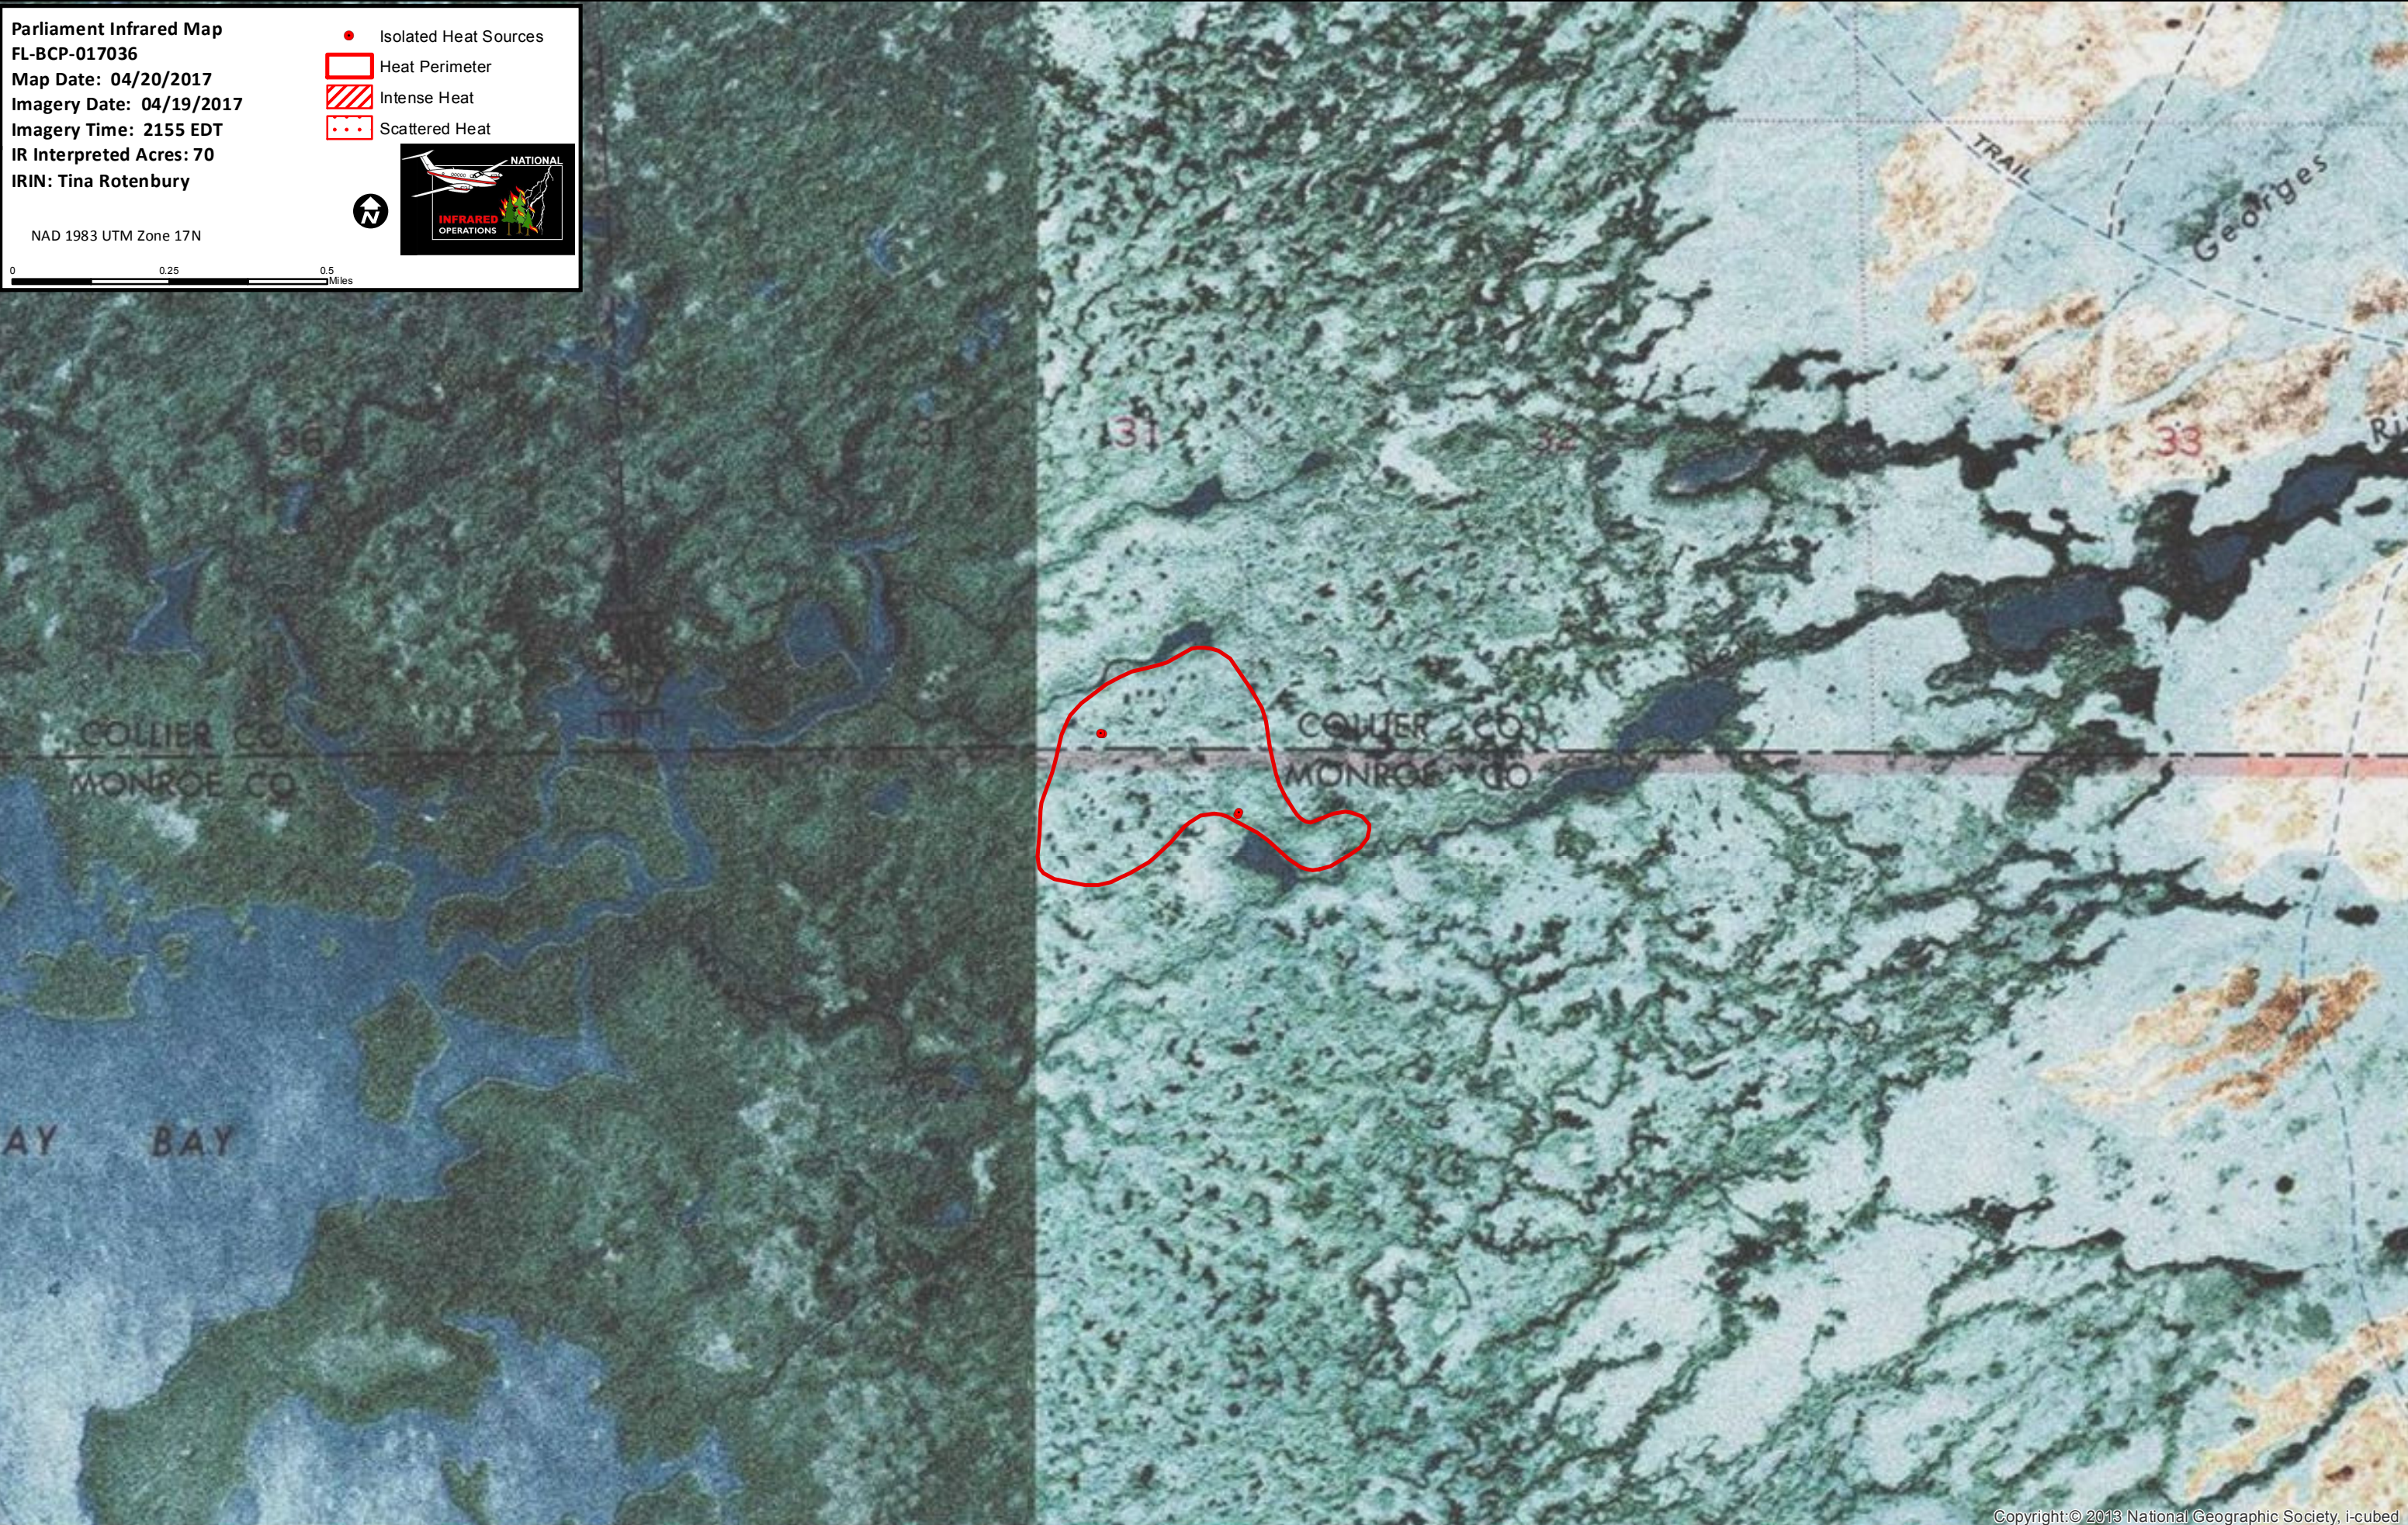

81°16'W

81°15'W

81°14'W

81°13'W

Parliament Infrared Map  
 FL-BCP-017036  
 Map Date: 04/20/2017  
 Imagery Date: 04/19/2017  
 Imagery Time: 2155 EDT  
 IR Interpreted Acres: 70  
 IRIN: Tina Rotenbury

- Isolated Heat Sources
- Heat Perimeter
- Intense Heat
- Scattered Heat

NAD 1983 UTM Zone 17N

25°49'N

25°49'N

25°48'N

25°48'N

81°16'W

81°15'W

81°14'W

81°13'W