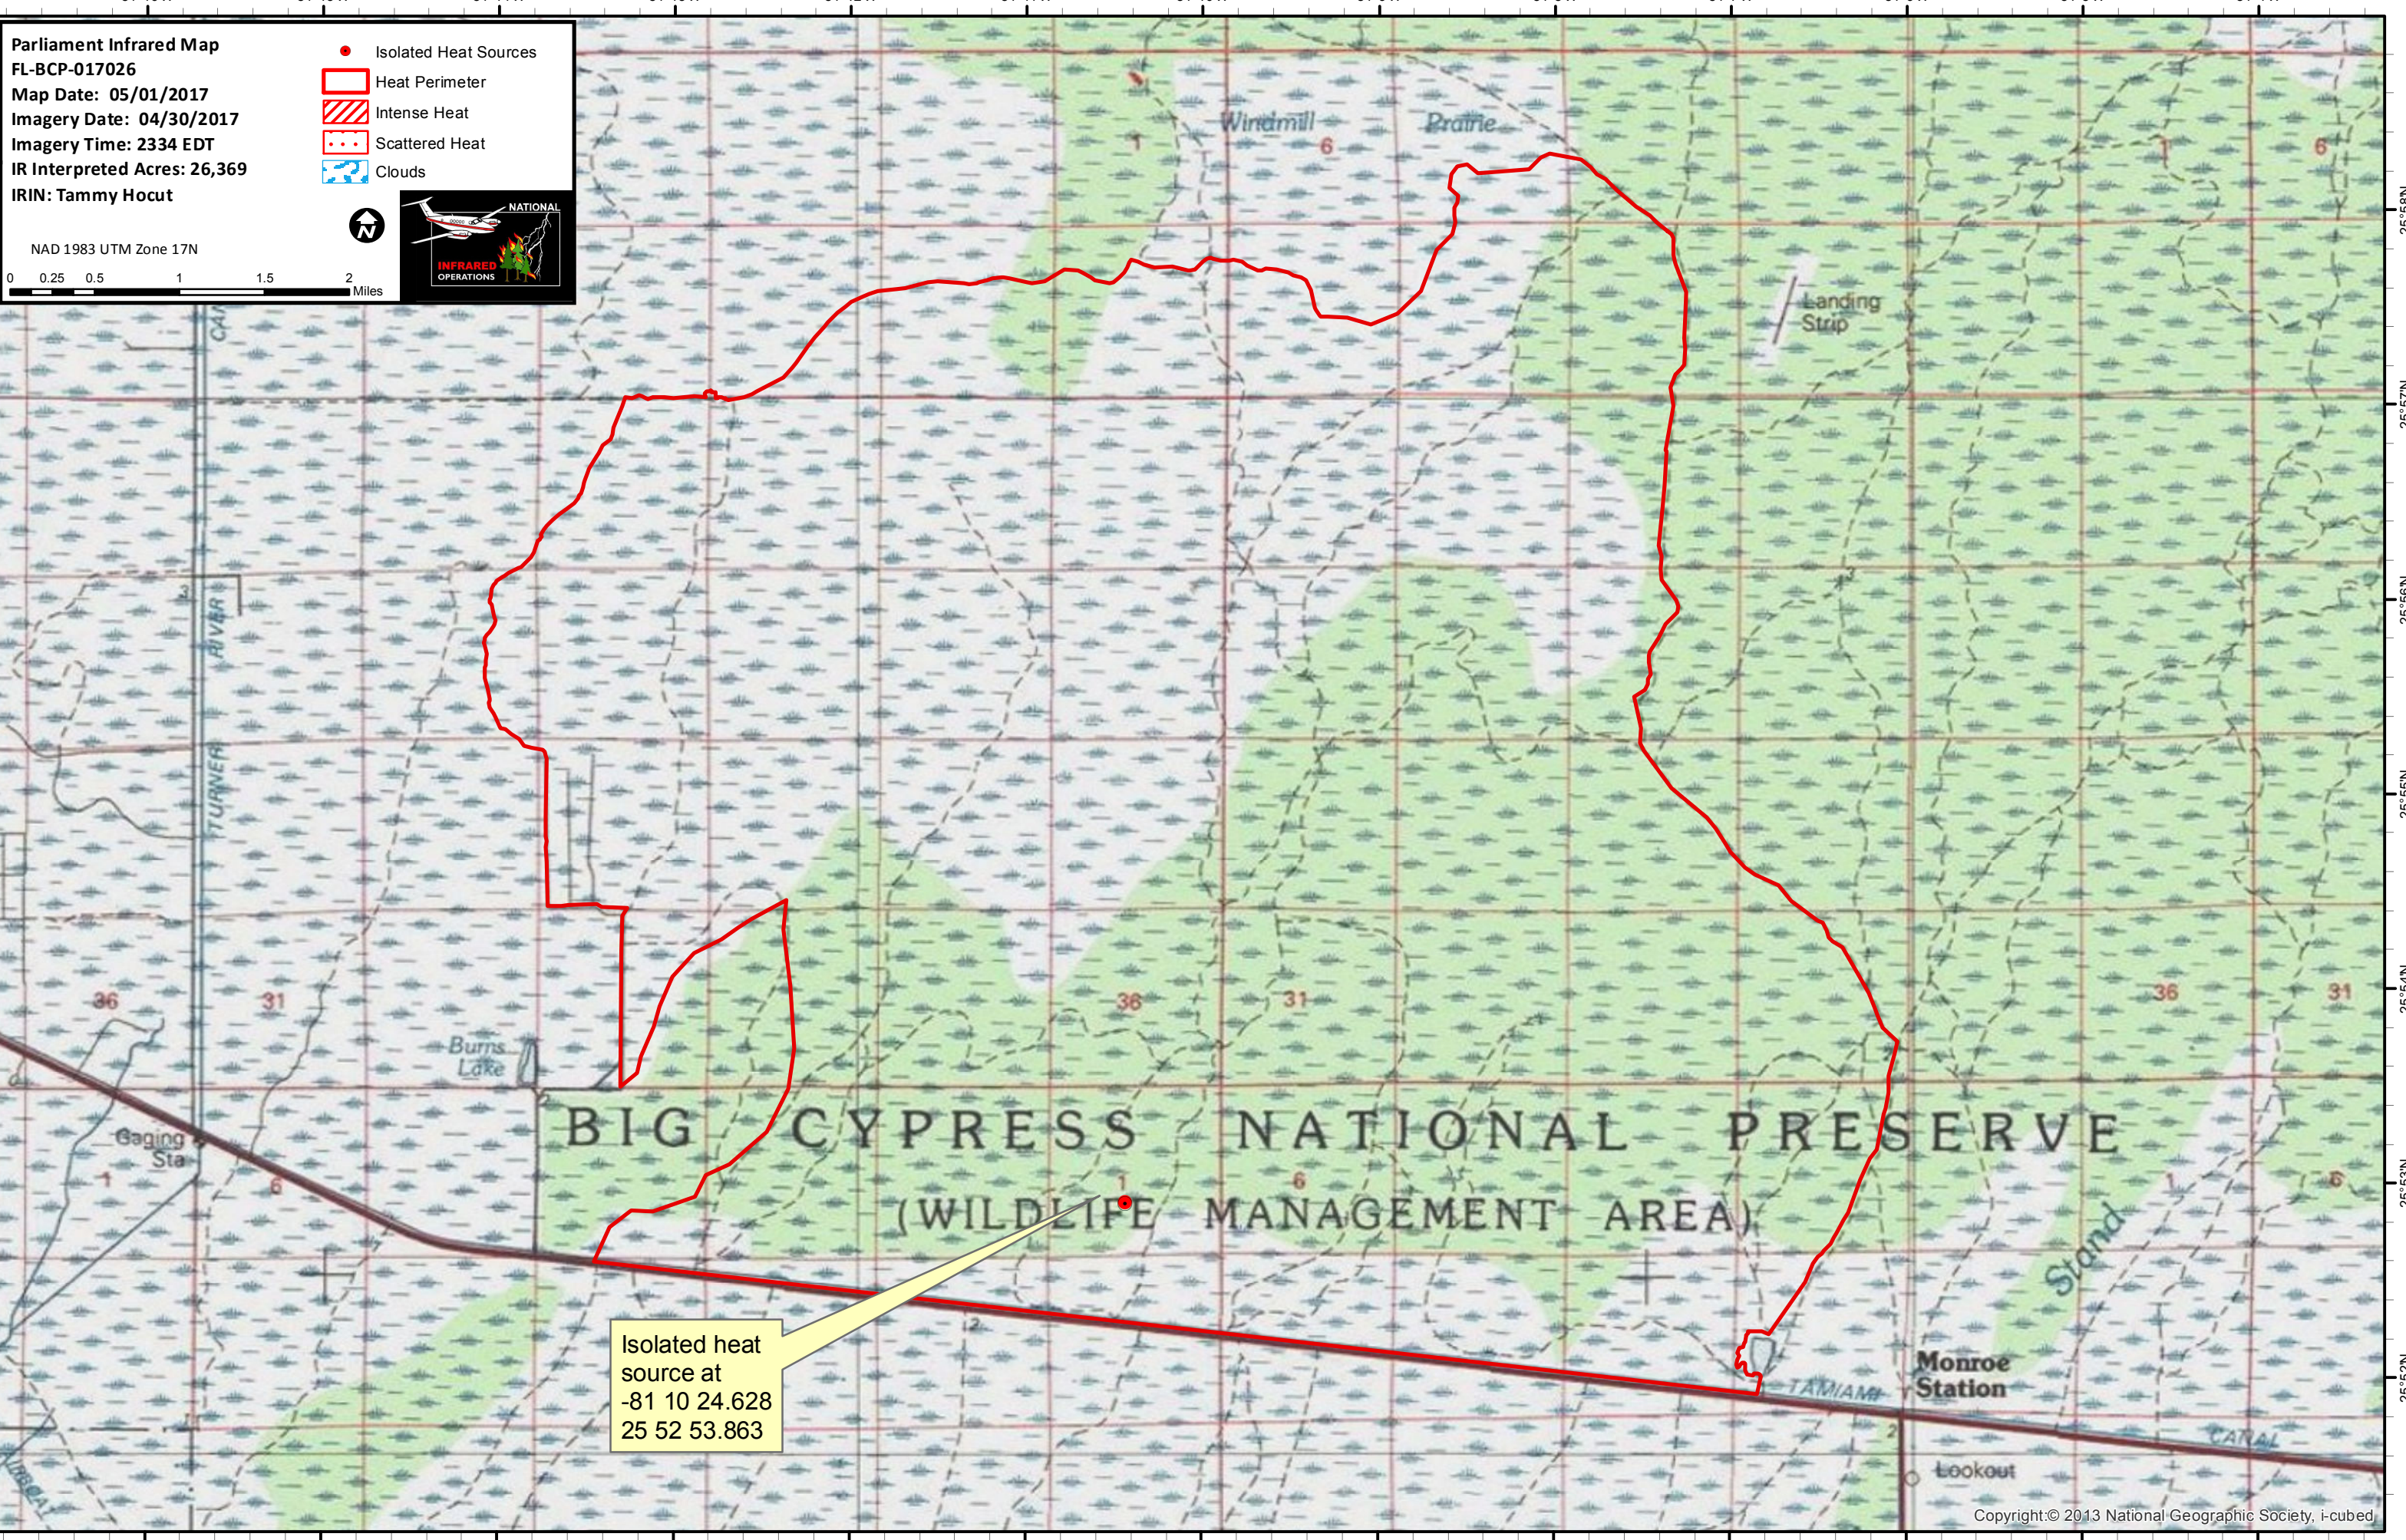

Parliament Infrared Map
FL-BCP-017026
Map Date: 05/01/2017
Imagery Date: 04/30/2017
Imagery Time: 2334 EDT
IR Interpreted Acres: 26,369
IRIN: Tammy Hocut

- Isolated Heat Sources
- Heat Perimeter
- Intense Heat
- Scattered Heat
- Clouds

NAD 1983 UTM Zone 17N

0 0.25 0.5 1 1.5 2 Miles

Isolated heat source at
 -81 10 24.628
 25 52 53.863