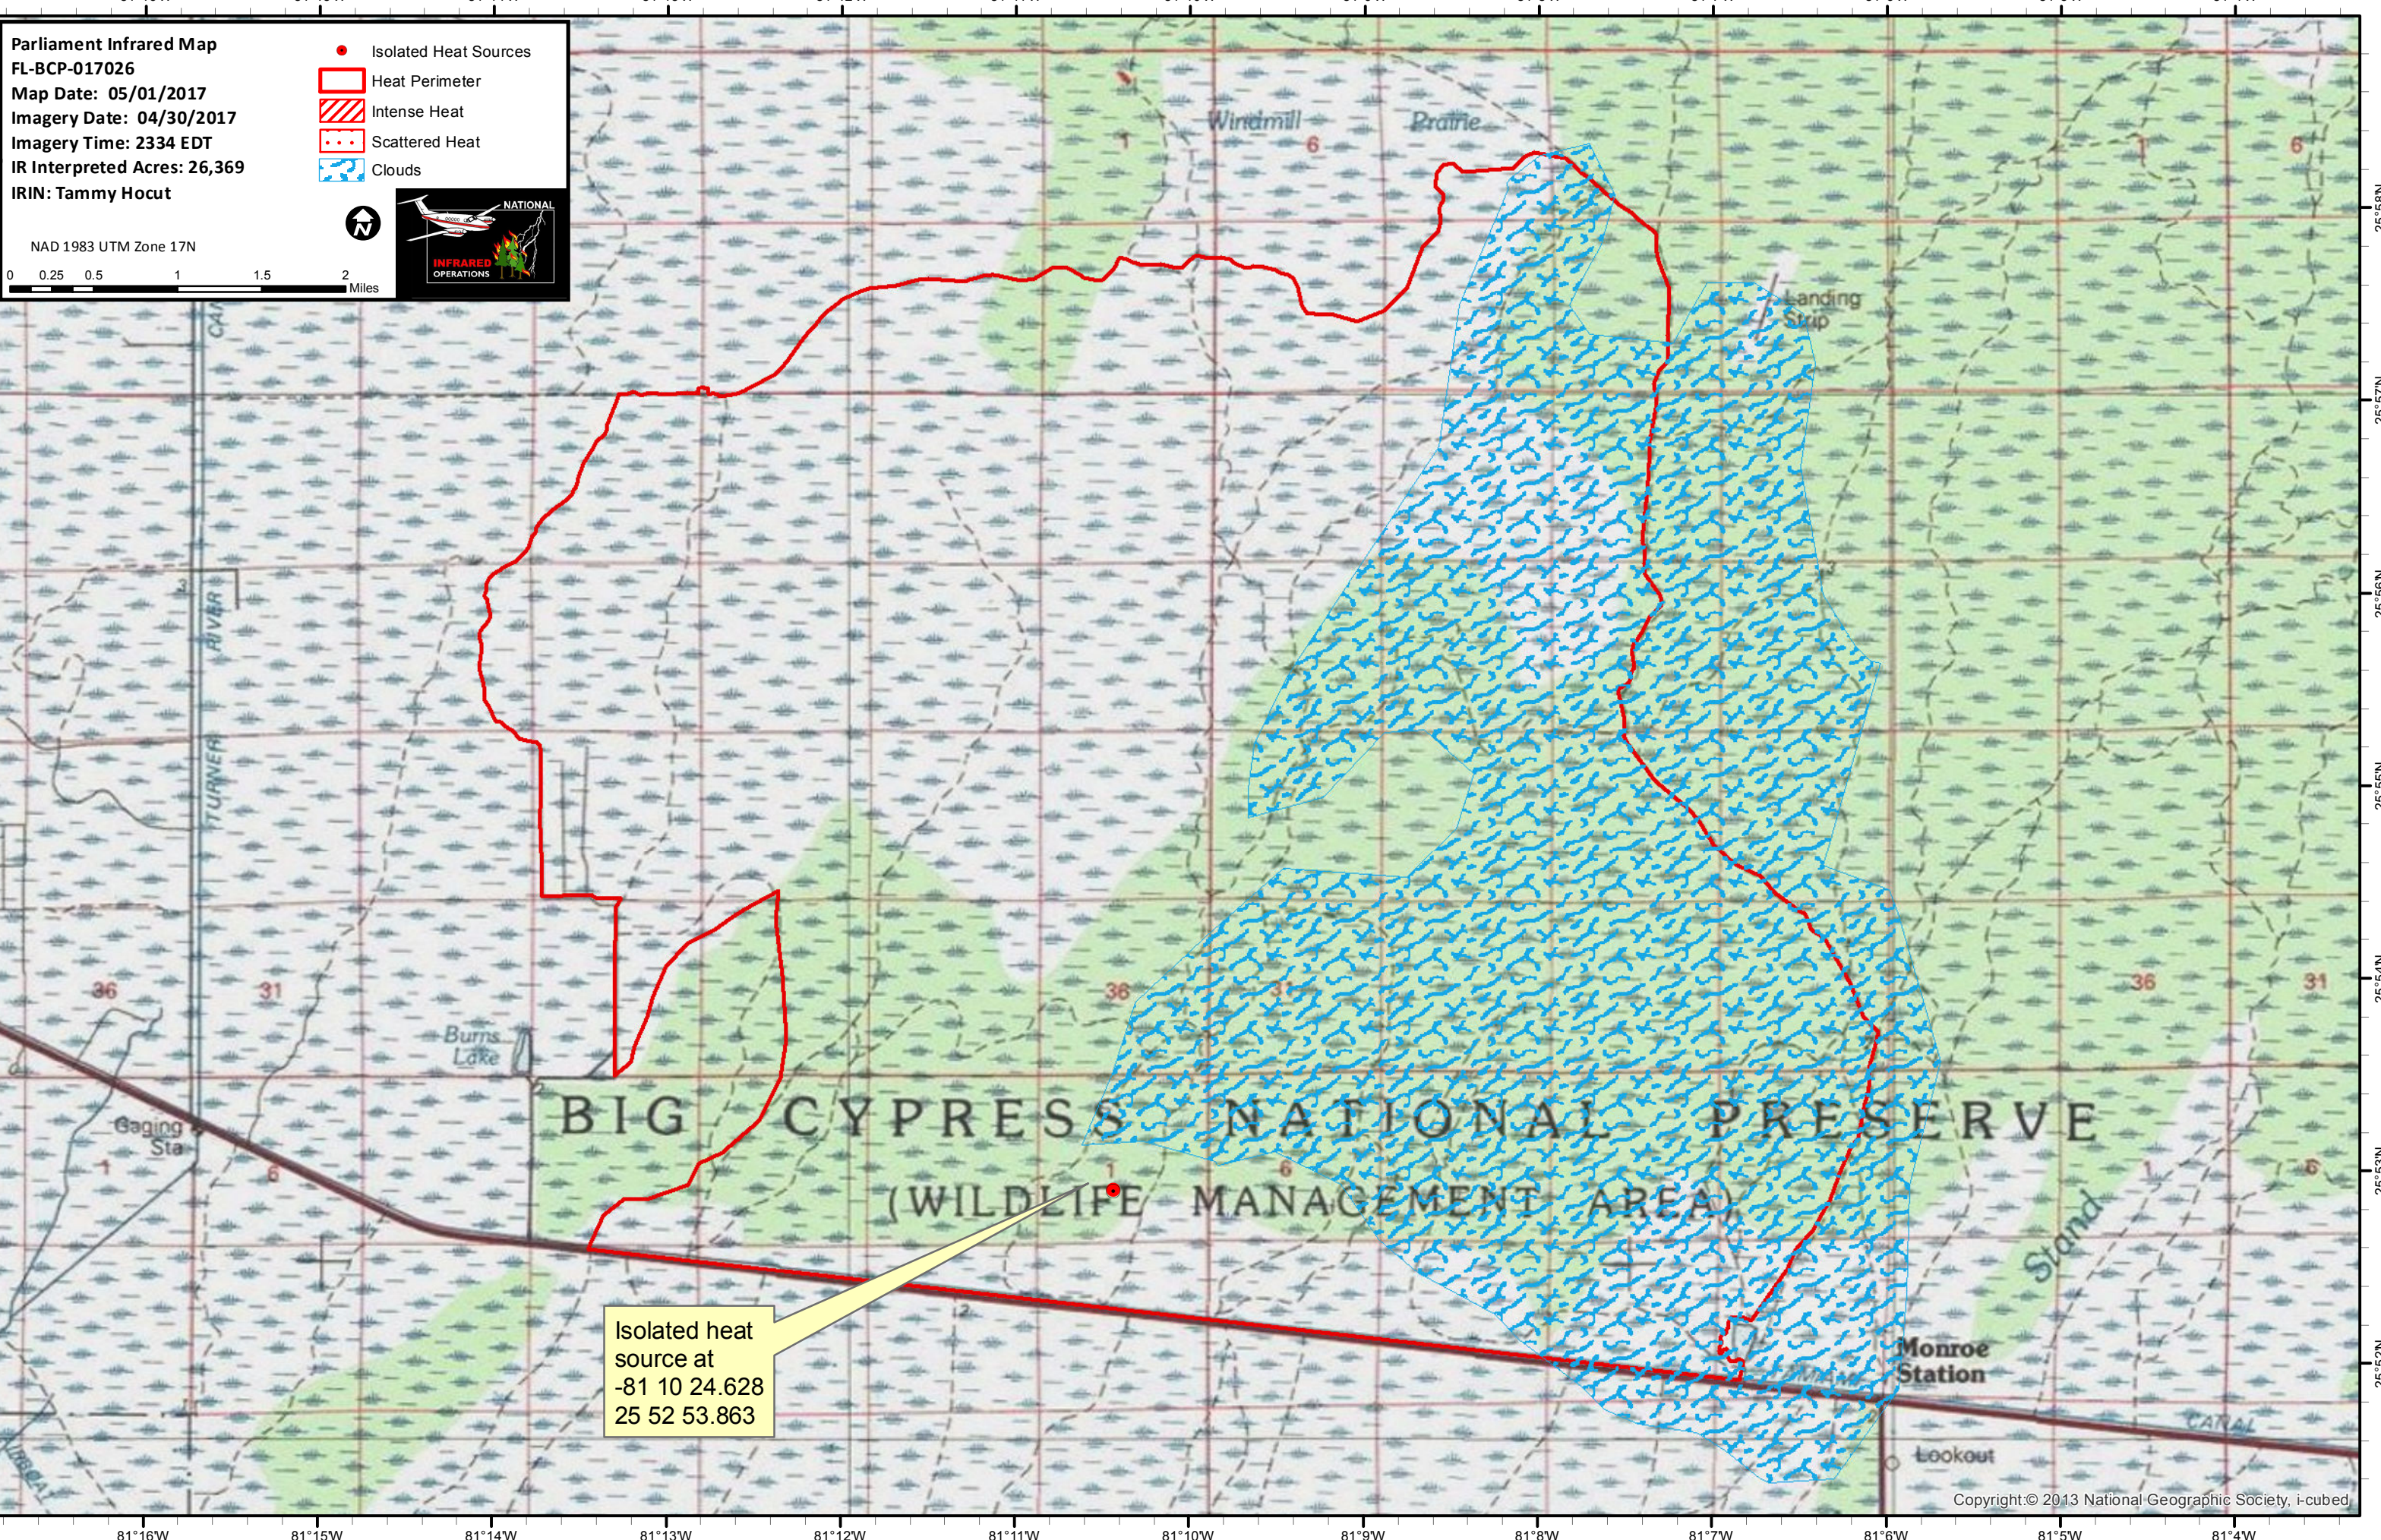

Parliament Infrared Map
FL-BCP-017026
Map Date: 05/01/2017
Imagery Date: 04/30/2017
Imagery Time: 2334 EDT
IR Interpreted Acres: 26,369
IRIN: Tammy Hocut

- Isolated Heat Sources
- Heat Perimeter
- Intense Heat
- Scattered Heat
- Clouds

NAD 1983 UTM Zone 17N

0 0.25 0.5 1 1.5 2 Miles

Isolated heat source at
 -81 10 24.628
 25 52 53.863