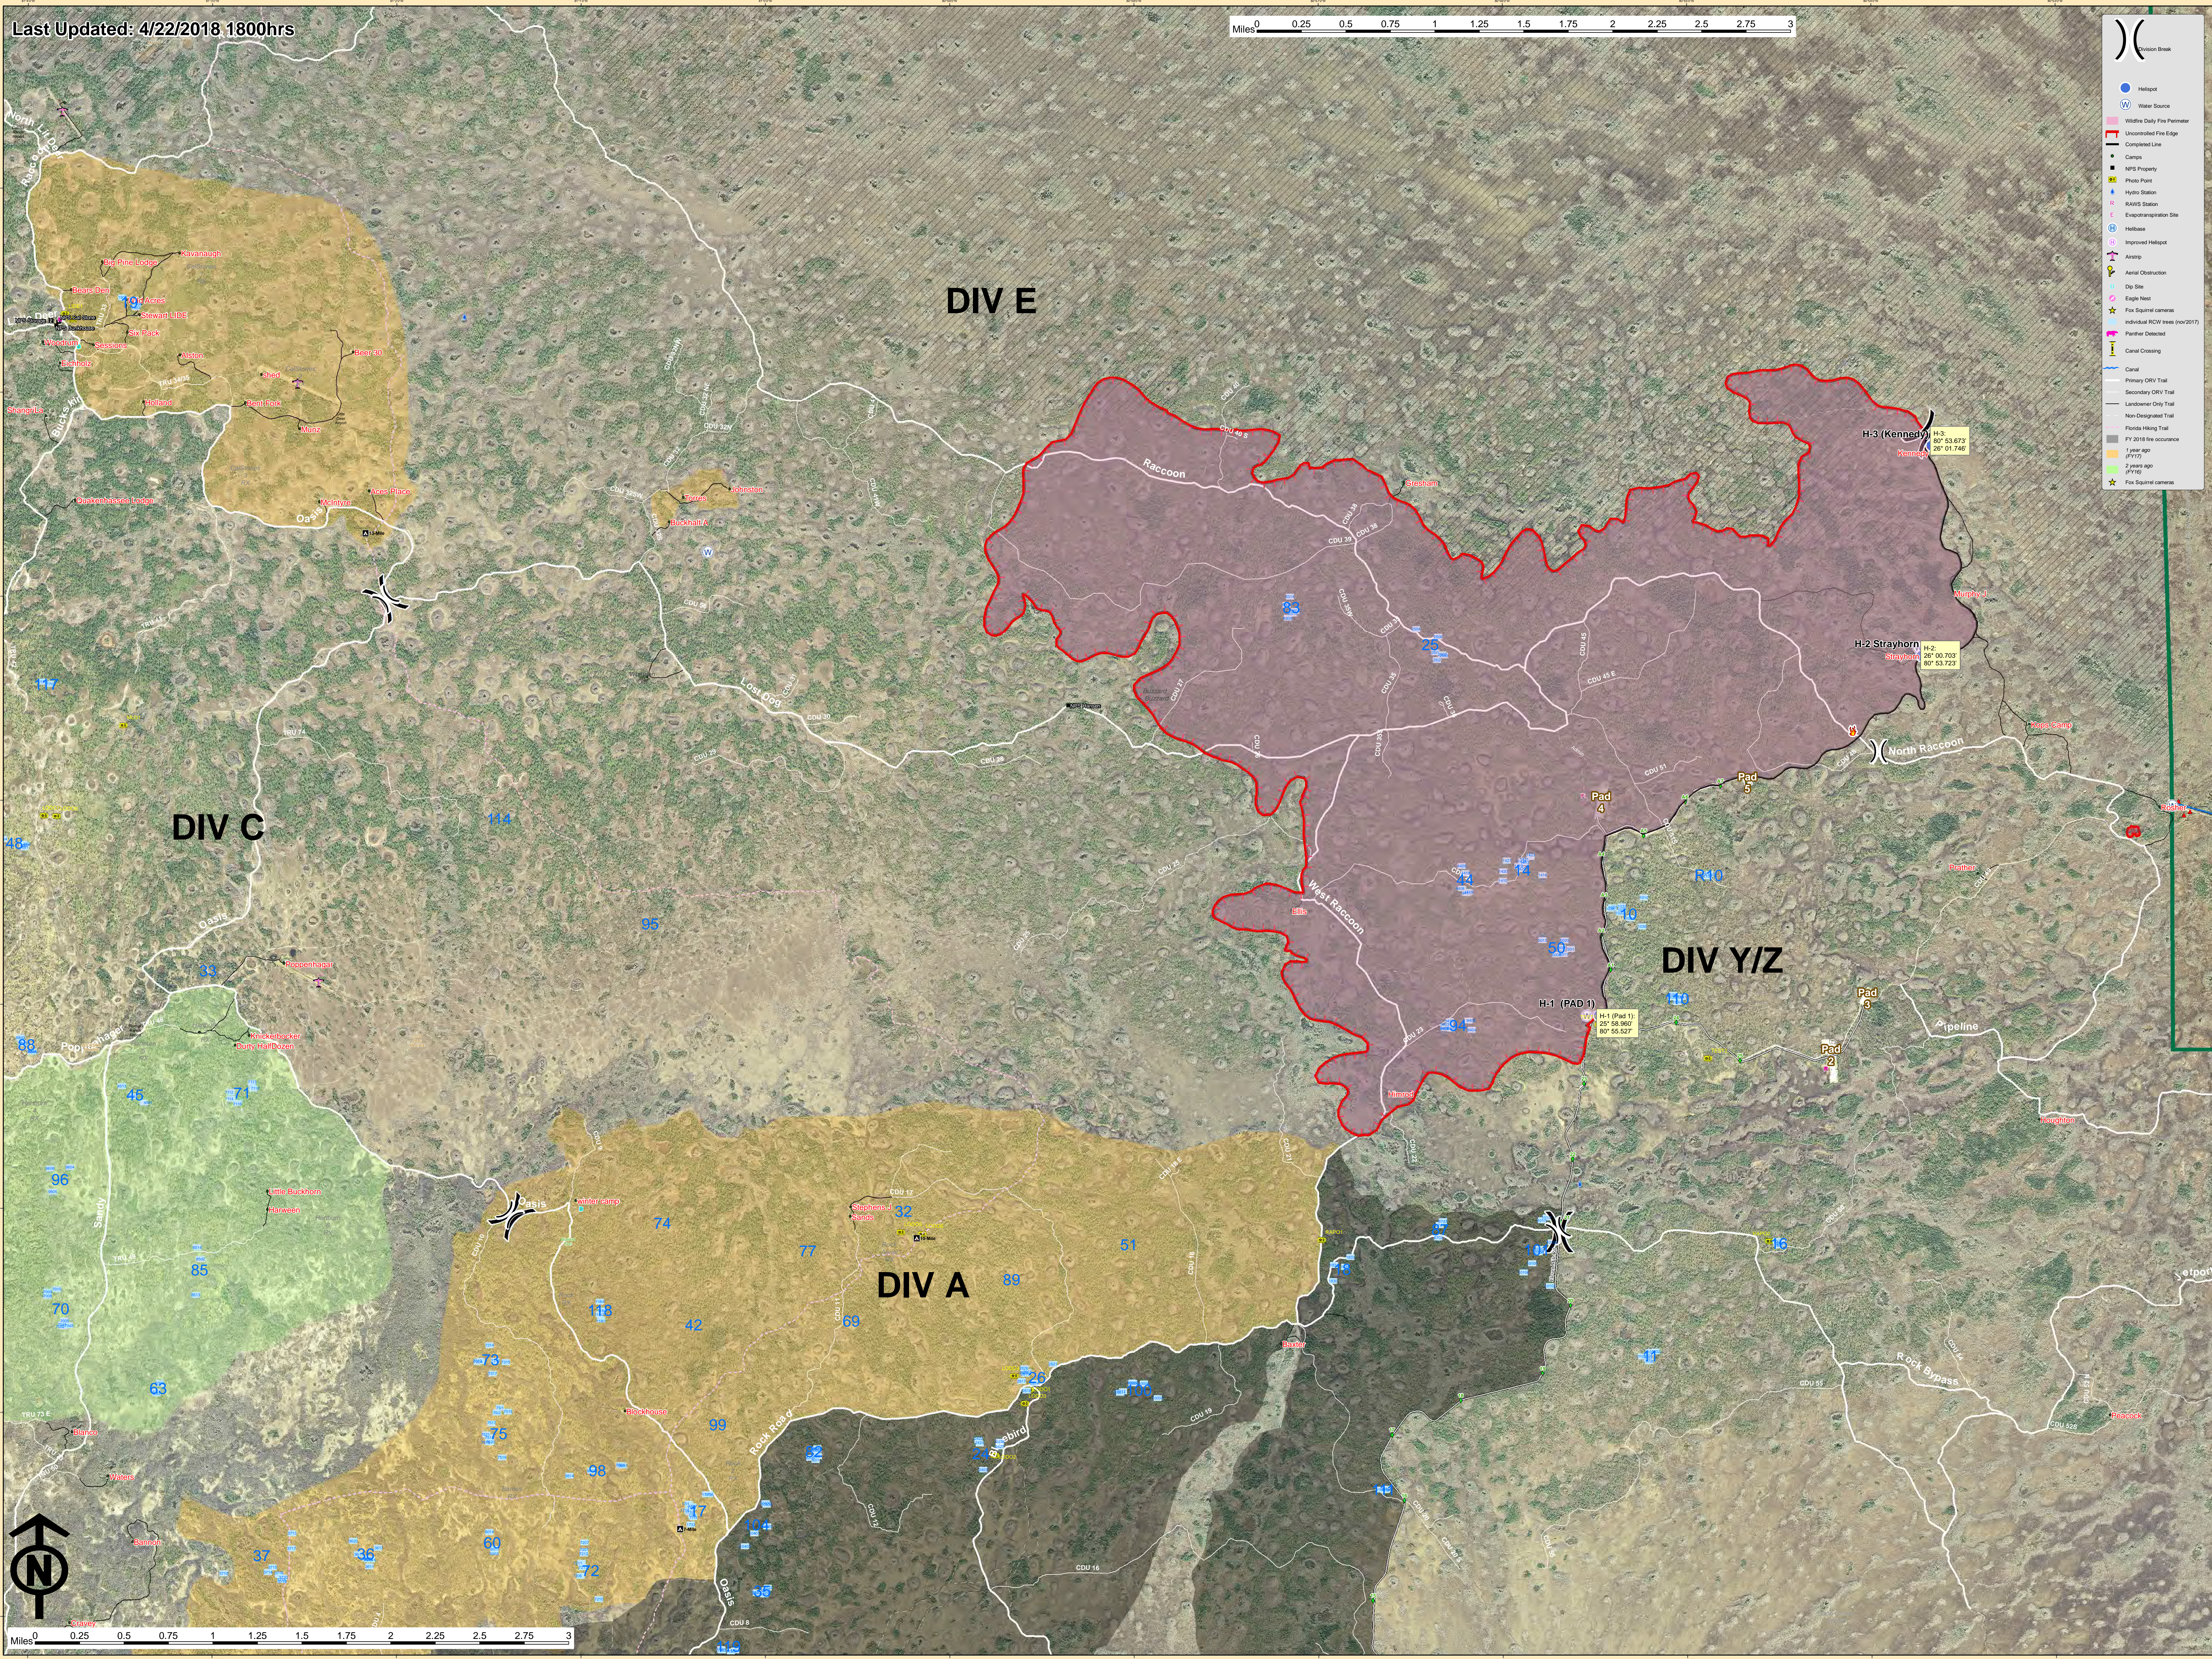

- ( ) Season Break
- Helipad
- (W) Water Source
- ▭ Wildfire Daily Fire Perimeter
- ▭ Uncontrolled Fire Edge
- ▭ Completed Line
- Camps
- ▭ NPS Property
- Photo Point
- Hydro Station
- RAWS Station
- Evapotranspiration Site
- Helibase
- Improved Helipad
- Airstrip
- Aerial Obstruction
- Dip Site
- Eagle Nest
- Fox Squirrel camera
- Individual RWV trees (over 2017)
- Panther Detected
- ▭ Canal Crossing
- ▭ Canal
- ▭ Primary ORV Trail
- ▭ Secondary ORV Trail
- ▭ Landowner ORV Trail
- ▭ Non-Designated Trail
- ▭ Florida Parking Trail
- ▭ 1 year ago (FY17)
- ▭ 2 year ago (FY18)
- Fox Squirrel camera

DIV E

DIV C

DIV A

DIV Y/Z

H-3 (Kennedy)

H-2 Strayhorn

H-1 (PAD 1)