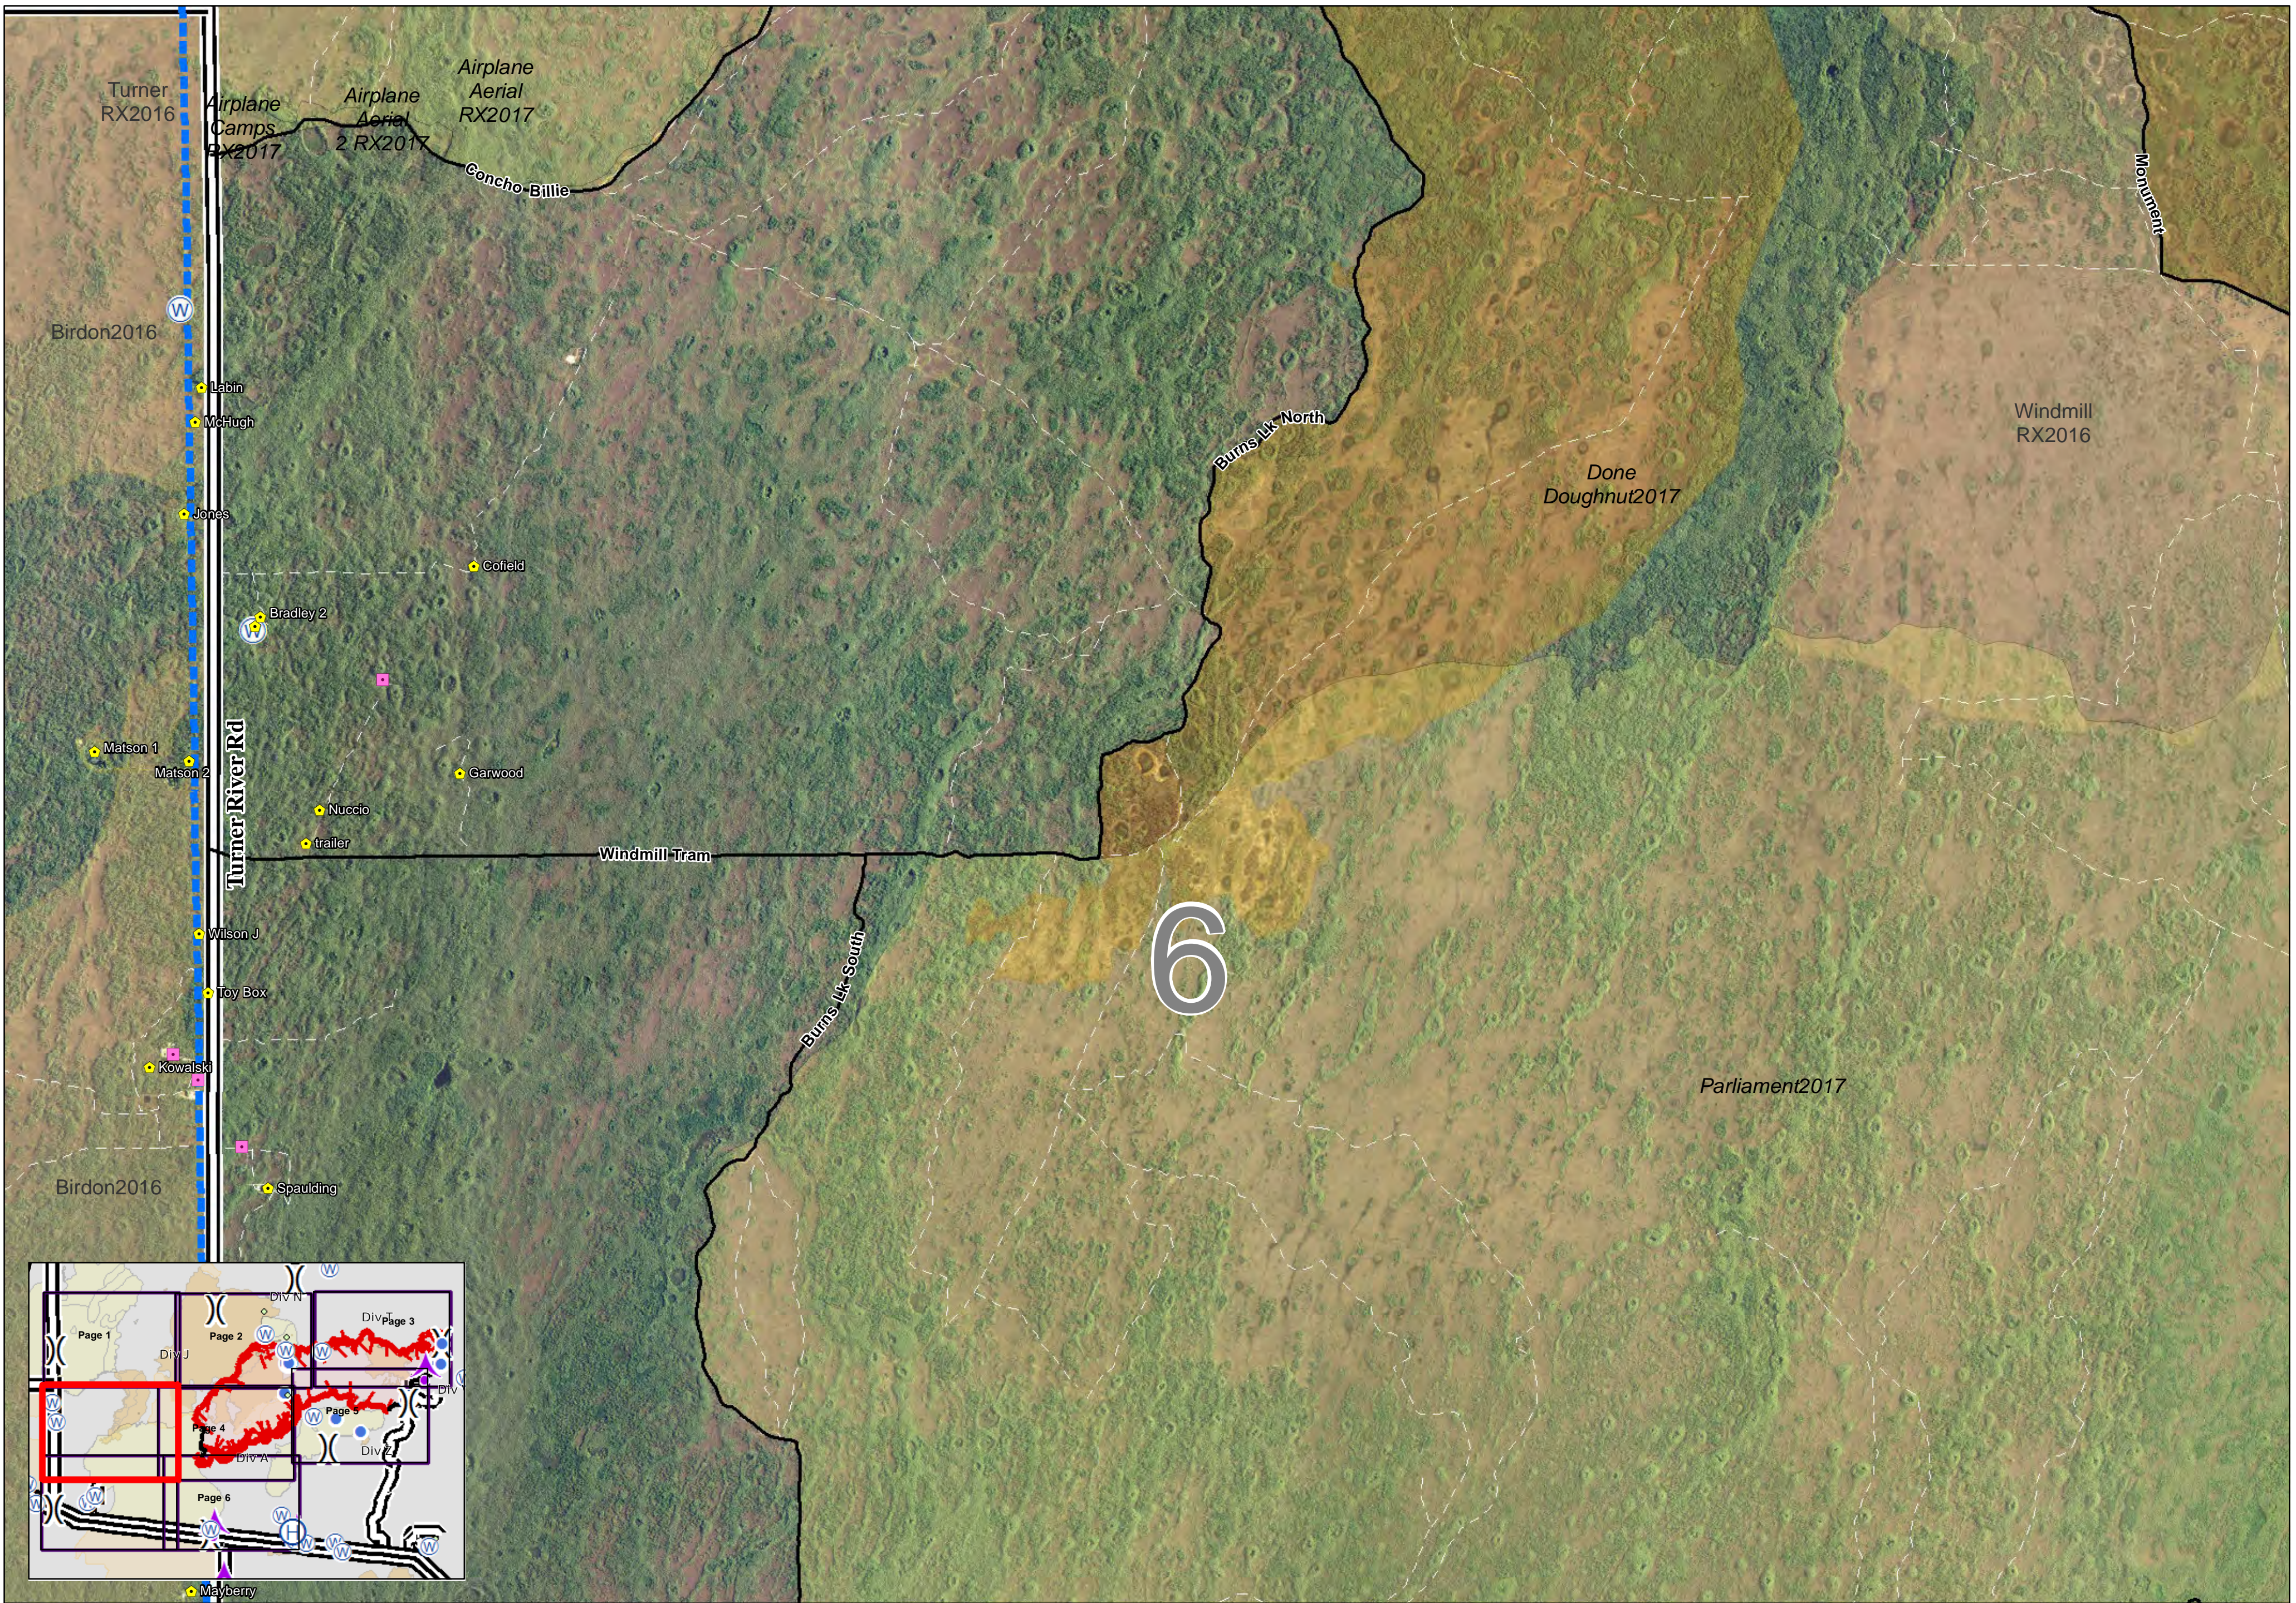

- Completed Line
- Uncontrolled Fire Edge
- Event Polygon
- Maximum Manageable Area
- Dip Site
- Division Break
- Helispot
- Water Source
- Fire History 2015 & 2016
- Fire History 2017
- Fire History 2018
- Big Cypress National Preserve

- Campground
- Canoe Access
- Office
- Park/Rest Area
- Trailhead
- Private Structures
- NPS Property

Avian Complex
 FL-BCP-018031
Operations
 May 8, 2018
 Day Shift
Buzzard

31,217 acres
 Approximate Perimeter
 as of 5/7/18 @ 0430 hrs.

- Completed Line
- Uncontrolled Fire Edge
- Event Polygon
- Maximum Manageable Area
- Dip Site
- Division Break
- Hellspot
- Water Source
- Fire History 2015 & 2016
- Fire History 2017
- Fire History 2018
- Big Cypress National Preserve
- Campground
- Canoe Access
- Office
- Park/Rest Area
- Trailhead
- Private Structures
- NPS Property

NAD83 UTM 17

Avian Complex
 FL-BCP-018031
Operations
 May 8, 2018
 Day Shift
Buzzard

31,217 acres

Approximate Perimeter
 as of 5/7/18 @ 0430 hrs.

- Completed Line
- Uncontrolled Fire Edge
- Event Polygon
- Maximum Manageable Area