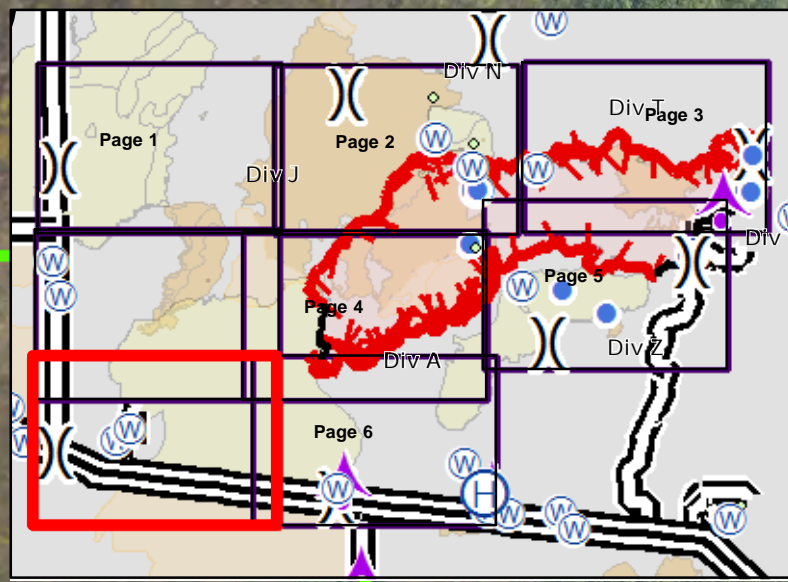

NAD83 UTM 17

Avian Complex
 FL-BCP-018031
Operations
 May 8, 2018
 Day Shift
Buzzard

31,217 acres

Approximate Perimeter
 as of 5/7/18 @ 0430 hrs.

- Completed Line
- Uncontrolled Fire Edge
- Event Polygon
- Maximum Manageable Area

- ⊙ Dip Site
- ⌋ Division Break
- Hellspot
- ⊙ Water Source

- Fire History 2015 & 2016
- Fire History 2017
- Fire History 2018
- Big Cypress National Preserve

- ▲ Campground
- ⚓ Canoe Access
- 🏠 Office
- ⛑ Park/Rest Area
- 📍 Trailhead
- Private Structures
- NPS Property