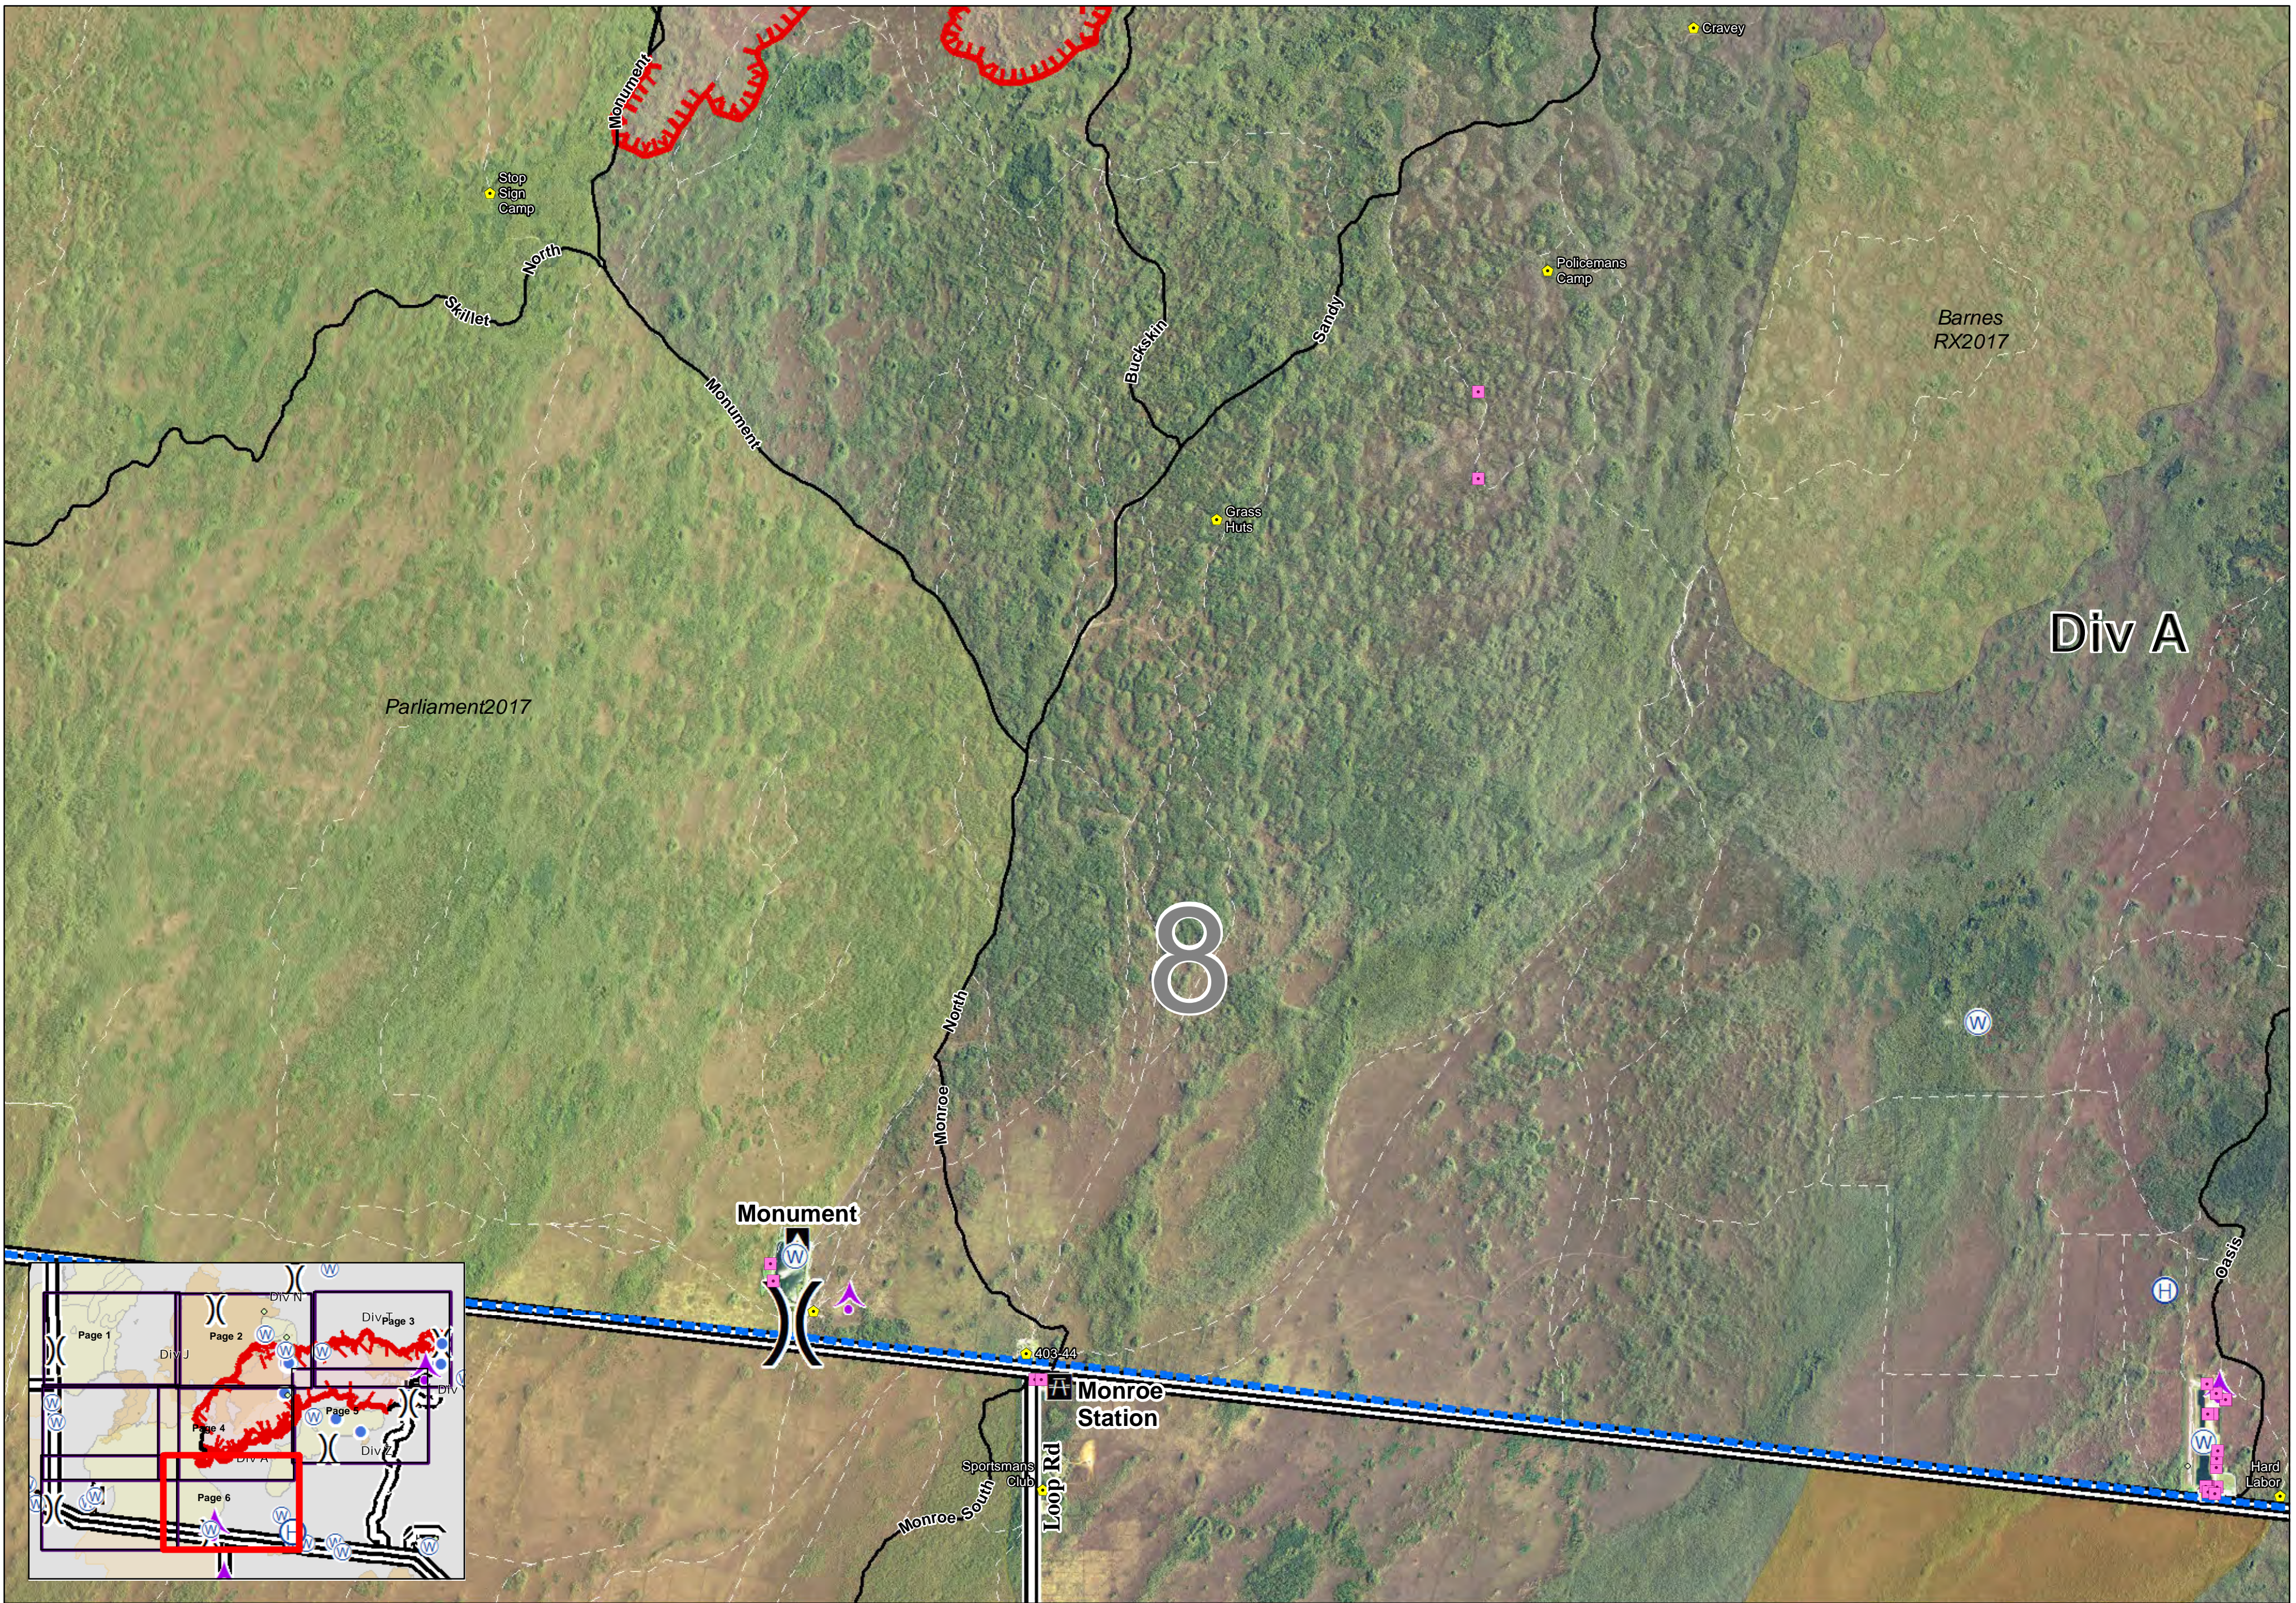

Avian Complex
FL-BCP-018031
Operations
May 8, 2018
Day Shift
Buzzard

31,217 acres
Approximate Perimeter
as of 5/7/18 @ 0430 hrs.

- Completed Line
- Uncontrolled Fire Edge
- Event Polygon
- Maximum Manageable Area
- Dip Site
- Division Break
- Hellspot
- Water Source
- Fire History 2015 & 2016
- Fire History 2017
- Fire History 2018
- Big Cypress National Preserve
- Campground
- Canoe Access
- Office
- Park/Rest Area
- Trailhead
- Private Structures
- NPS Property

NAD83 UTM 17