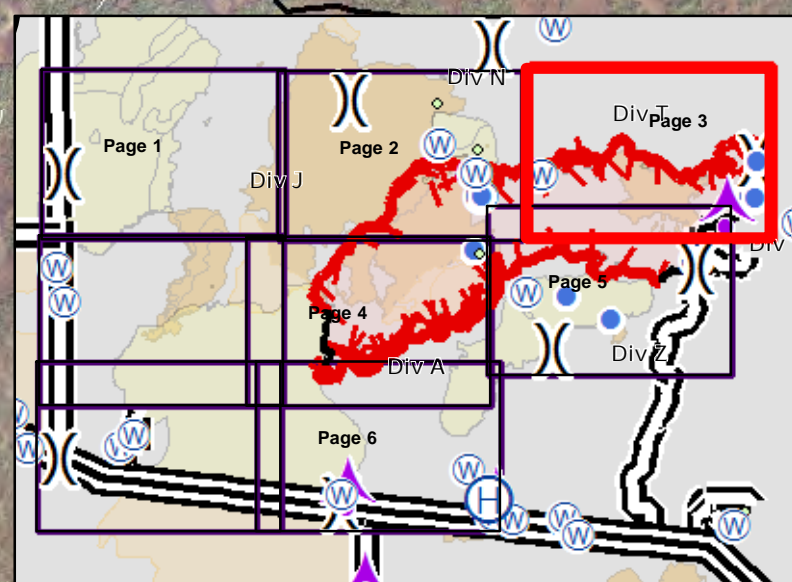

Avian Complex
 FL-BCP-018031
Operations
 May 8, 2018
 Day Shift
Buzzard

31,217 acres
 Approximate Perimeter
 as of 5/7/18 @ 0430 hrs.

- | | | | | |
|-------------------------|----------------|-------------------------------|----------------|--------------------|
| Completed Line | Dip Site | Fire History 2015 & 2016 | Campground | Trailhead |
| Uncontrolled Fire Edge | Division Break | Fire History 2017 | Canoe Access | Private Structures |
| Event Polygon | Helispot | Fire History 2018 | Office | NPS Property |
| Maximum Manageable Area | Water Source | Big Cypress National Preserve | Park/Rest Area | |

0 1 Miles

NAD83 UTM 17

Avian Complex
 FL-BCP-018031
Operations
 May 8, 2018
 Day Shift
Buzzard

31,217 acres
 Approximate Perimeter
 as of 5/7/18 @ 0430 hrs.

- | | | | | |
|-------------------------|----------------|-------------------------------|----------------|--------------------|
| Completed Line | Dip Site | Fire History 2015 & 2016 | Campground | Trailhead |
| Uncontrolled Fire Edge | Division Break | Fire History 2017 | Canoe Access | Private Structures |
| Event Polygon | Helispot | Fire History 2018 | Office | NPS Property |
| Maximum Manageable Area | Water Source | Big Cypress National Preserve | Park/Rest Area | |