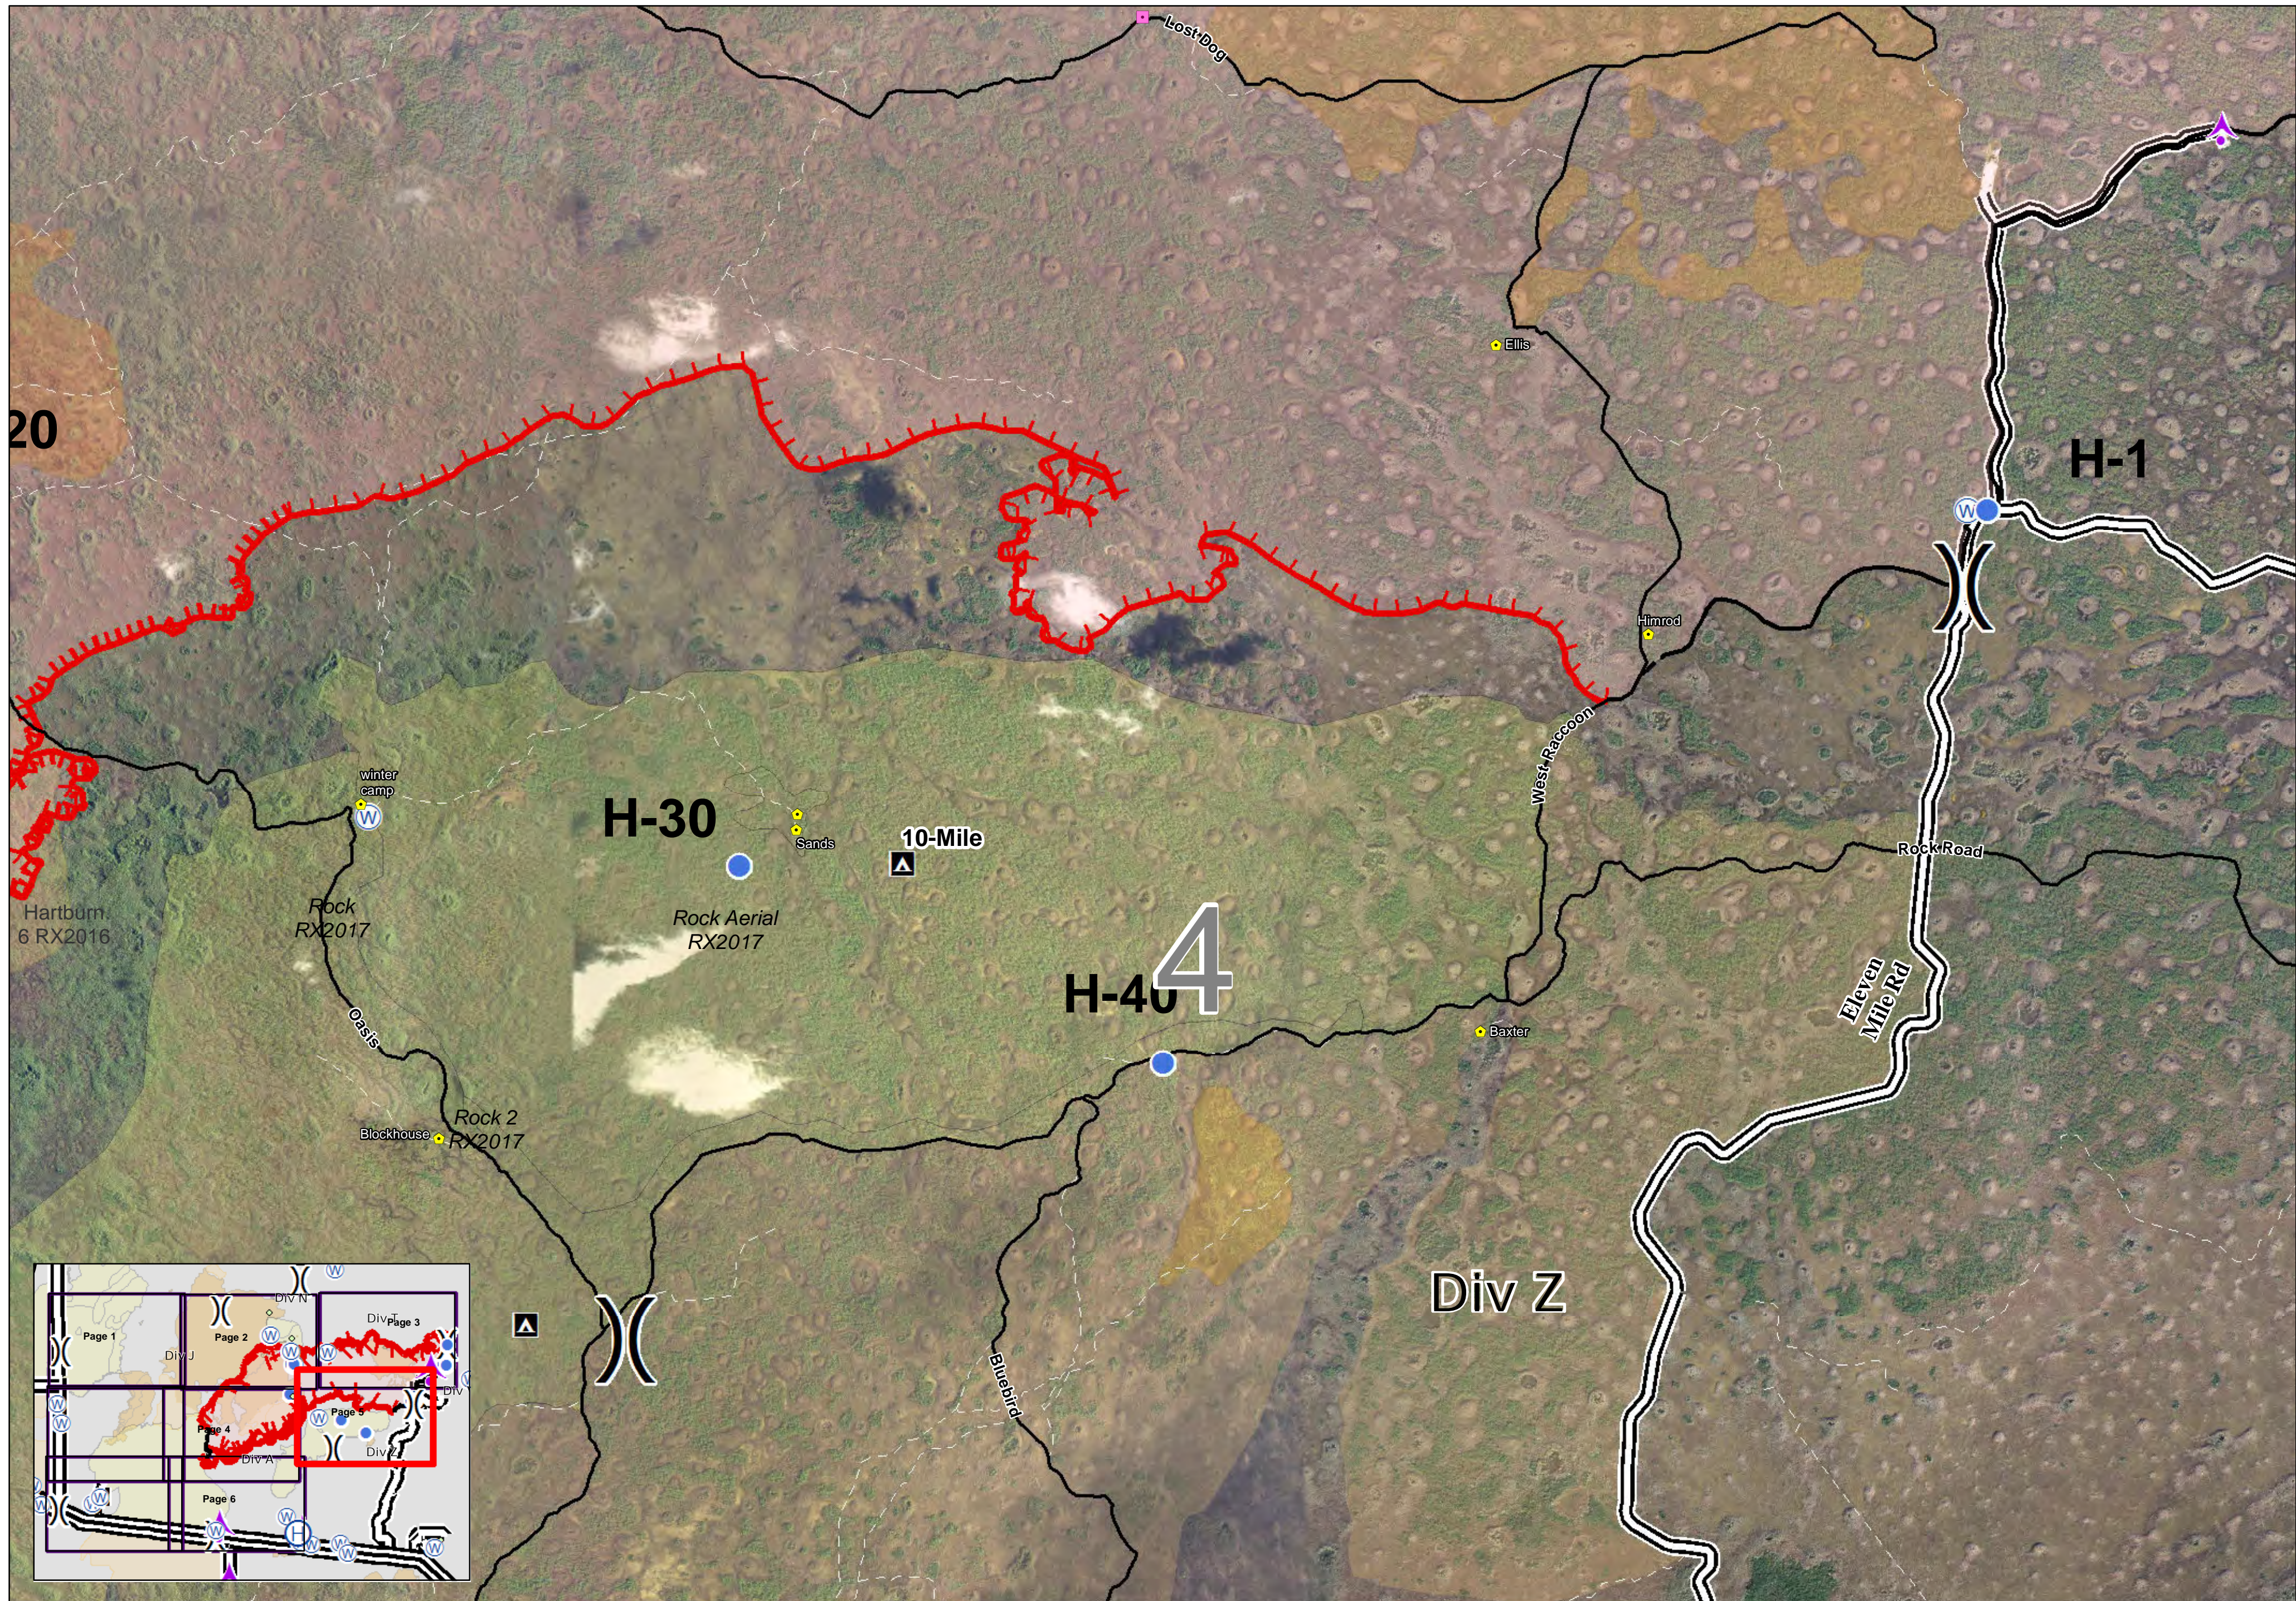

Avian Complex
 FL-BCP-018031
Operations
 May 8, 2018
 Day Shift
Buzzard

31,217 acres
 Approximate Perimeter
 as of 5/7/18 @ 0430 hrs.

- | | | | | |
|-------------------------|----------------|-------------------------------|----------------|--------------------|
| Completed Line | Dip Site | Fire History 2015 & 2016 | Campground | Trailhead |
| Uncontrolled Fire Edge | Division Break | Fire History 2017 | Canoe Access | Private Structures |
| Event Polygon | Helispot | Fire History 2018 | Office | NPS Property |
| Maximum Manageable Area | Water Source | Big Cypress National Preserve | Park/Rest Area | |

0 1 Miles

NAD83 UTM 17

Avian Complex
 FL-BCP-018031
Operations
 May 8, 2018
 Day Shift
Buzzard

31,217 acres
 Approximate Perimeter
 as of 5/7/18 @ 0430 hrs.

- | | | | | |
|-------------------------|----------------|-------------------------------|----------------|--------------------|
| Completed Line | Dip Site | Fire History 2015 & 2016 | Campground | Trailhead |
| Uncontrolled Fire Edge | Division Break | Fire History 2017 | Canoe Access | Private Structures |
| Event Polygon | Helispot | Fire History 2018 | Office | NPS Property |
| Maximum Manageable Area | Water Source | Big Cypress National Preserve | Park/Rest Area | |