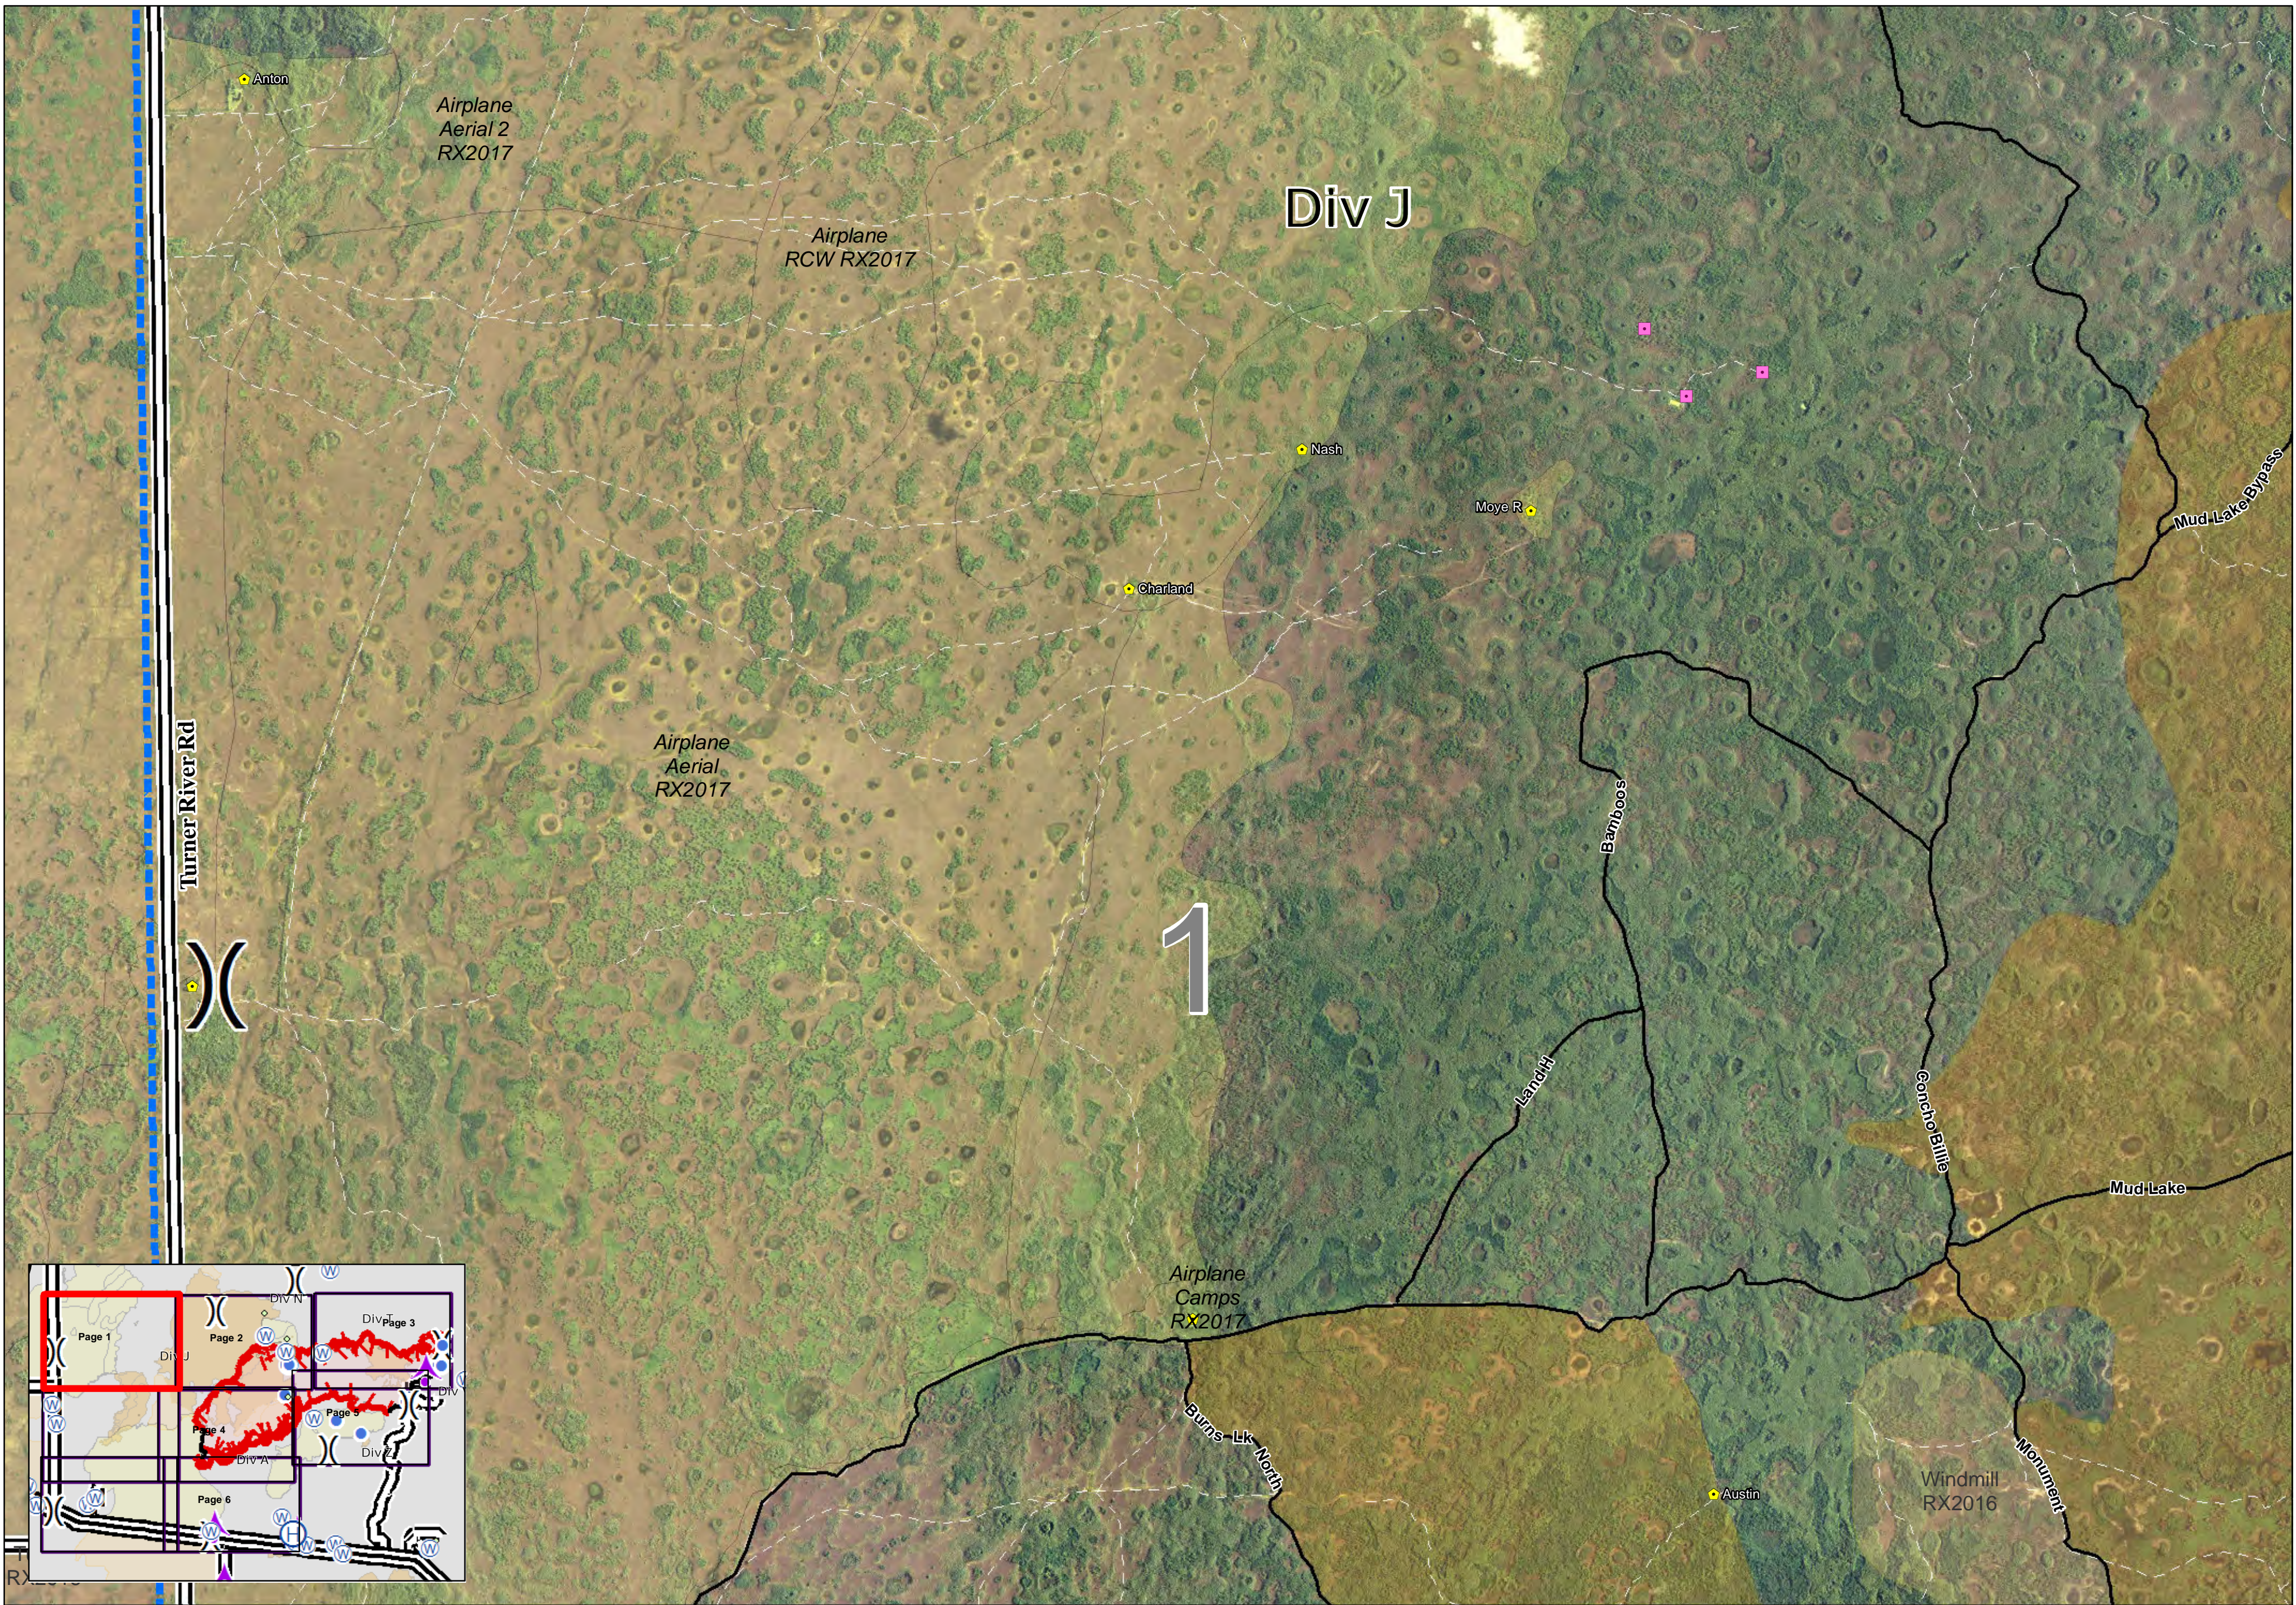

Avian Complex
 FL-BCP-018031
Operations
 May 8, 2018
 Day Shift
Buzzard

 31,217 acres
 Approximate Perimeter
 as of 5/7/18 @ 0430 hrs.

<ul style="list-style-type: none">  Completed Line  Uncontrolled Fire Edge  Event Polygon  Maximum Manageable Area 	<ul style="list-style-type: none">  Dip Site  Division Break  Helispot  Water Source 	<ul style="list-style-type: none">  Fire History 2015 & 2016  Fire History 2017  Fire History 2018  Big Cypress National Preserve 	<ul style="list-style-type: none">  Campground  Canoe Access  Office  Park/Rest Area 	<ul style="list-style-type: none">  Trailhead  Private Structures  NPS Property 	<div style="text-align: center;">  W N E S </div> <div style="text-align: center;">  0 1 Miles </div> <p style="text-align: center; font-size: small;">NAD83 UTM 17</p>	
--	--	---	--	---	--	---

Avian Complex
 FL-BCP-018031
Operations
 May 8, 2018
 Day Shift
Buzzard

31,217 acres
 Approximate Perimeter
 as of 5/7/18 @ 0430 hrs.

- Completed Line
- Uncontrolled Fire Edge
- Event Polygon
- Maximum Manageable Area
- Dip Site
- Division Break
- Helispot
- Water Source
- Fire History 2015 & 2016
- Fire History 2017
- Fire History 2018
- Big Cypress National Preserve

- Campground
- Canoe Access
- Office
- Park/Rest Area
- Trailhead
- Private Structures
- NPS Property

Avian Complex
 FL-BCP-018031
Operations
 May 8, 2018
 Day Shift
Buzzard

31,217 acres

Approximate Perimeter
 as of 5/7/18 @ 0430 hrs.

- Completed Line
- Uncontrolled Fire Edge
- Event Polygon
- Maximum Manageable Area
- Dip Site
- Division Break
- Helispot
- Water Source
- Fire History 2015 & 2016
- Fire History 2017
- Fire History 2018
- Big Cypress National Preserve