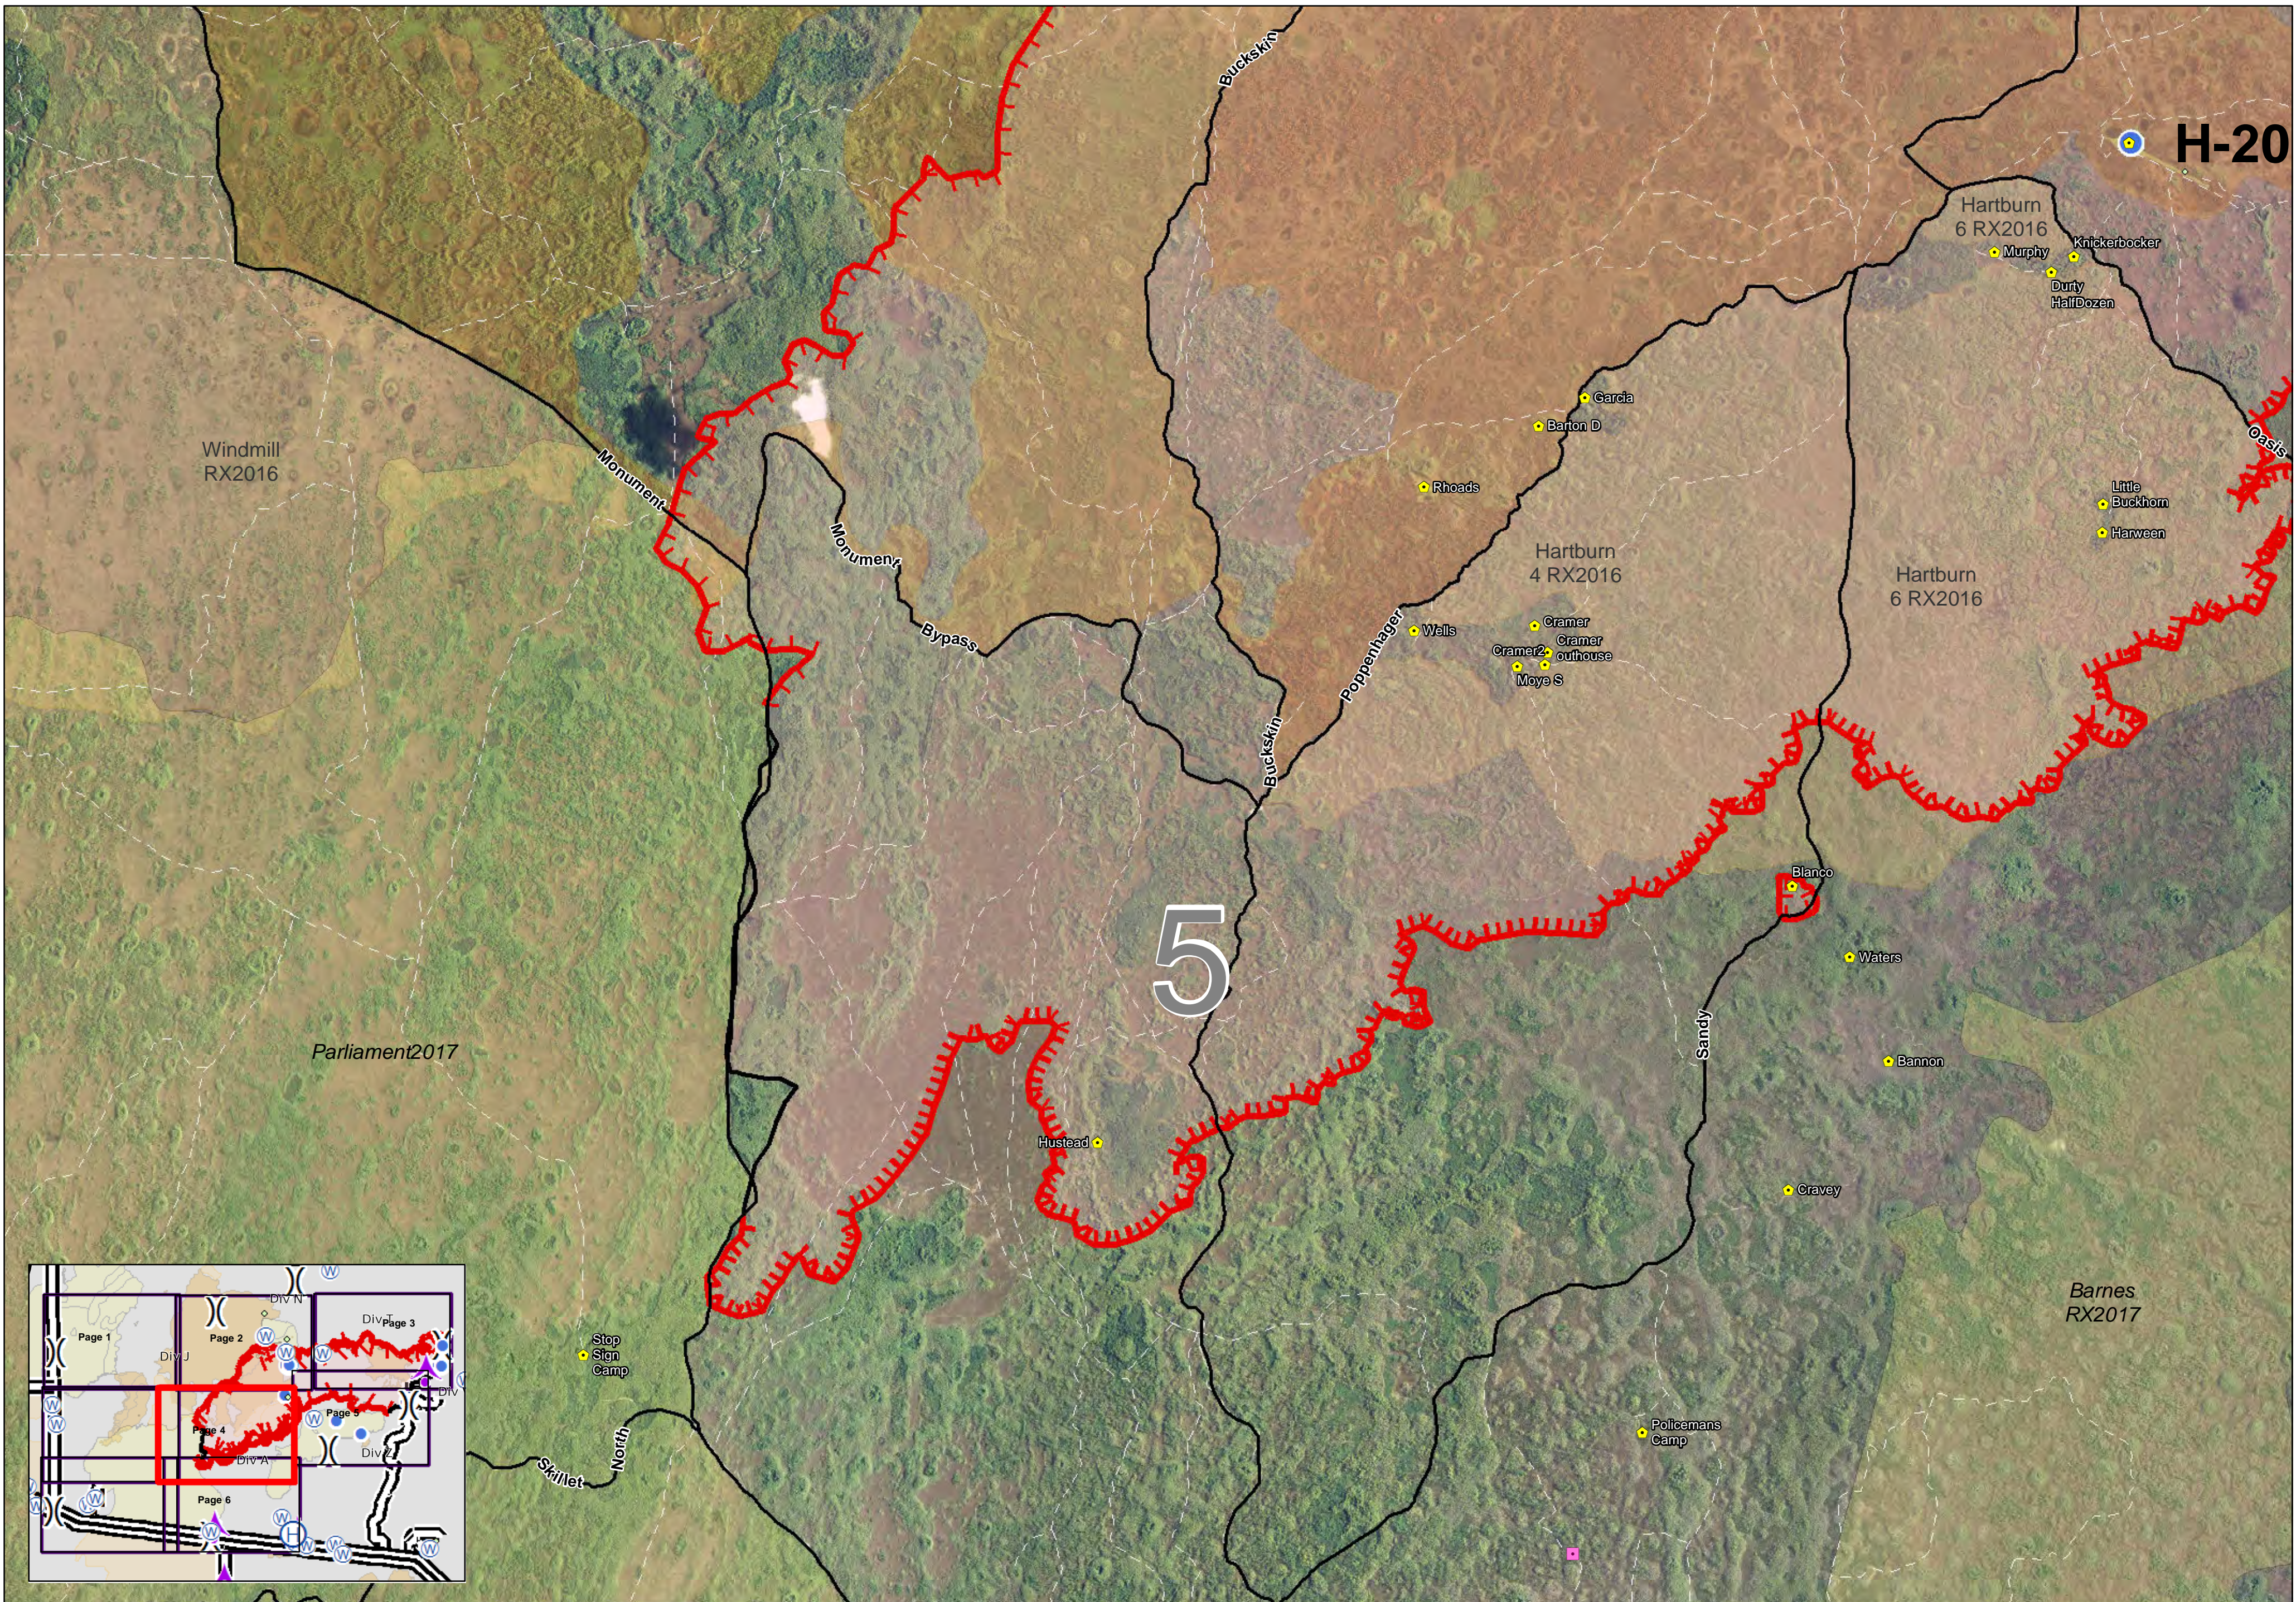

Avian Complex
FL-BCP-018031
Operations
May 8, 2018
Day Shift
Buzzard

31,217 acres
Approximate Perimeter
as of 5/7/18 @ 0430 hrs.

- Completed Line
- Uncontrolled Fire Edge
- Event Polygon
- Maximum Manageable Area
- Dip Site
- Division Break
- Helispot
- Water Source
- Fire History 2015 & 2016
- Fire History 2017
- Fire History 2018
- Big Cypress National Preserve

- Campground
- Canoe Access
- Office
- Park/Rest Area
- Trailhead
- Private Structures
- NPS Property