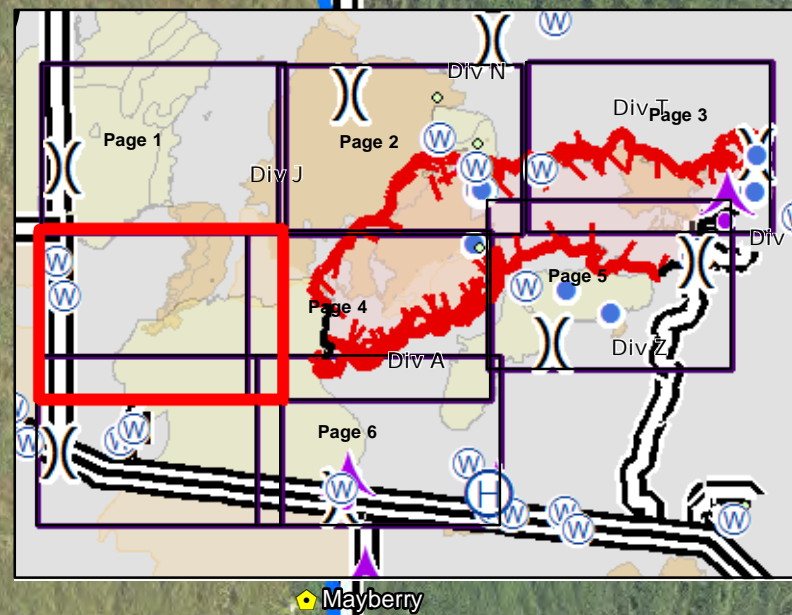

Avian Complex
FL-BCP-018031
Operations
May 8, 2018
Day Shift
Buzzard

31,217 acres

Approximate Perimeter
as of 5/7/18 @ 0430 hrs.

- Completed Line
- Uncontrolled Fire Edge
- Event Polygon
- Maximum Manageable Area

- ⊙ Dip Site
- ⌋ Division Break
- Hellspot
- ⊙ Water Source

- Fire History 2015 & 2016
- Fire History 2017
- Fire History 2018
- Big Cypress National Preserve

- ▲ Campground
- ⚓ Canoe Access
- 🏠 Office
- ⛑ Park/Rest Area
- 📍 Trailhead
- Private Structures
- NPS Property