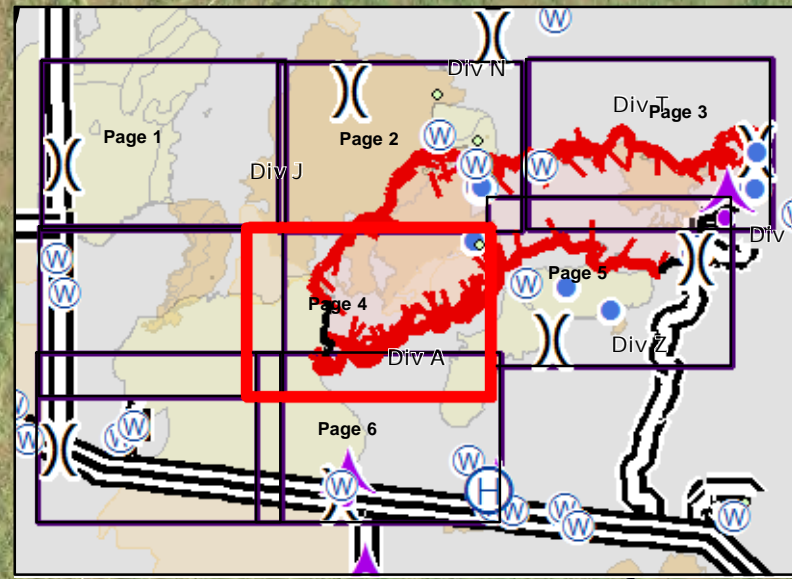

0 1 Miles

NAD83 UTM 17

Avian Complex
 FL-BCP-018031
Operations
 May 8, 2018
 Day Shift
Buzzard

31,217 acres
 Approximate Perimeter
 as of 5/7/18 @ 0430 hrs.

- | | | | | |
|-------------------------|----------------|-------------------------------|----------------|--------------------|
| Completed Line | Dip Site | Fire History 2015 & 2016 | Campground | Trailhead |
| Uncontrolled Fire Edge | Division Break | Fire History 2017 | Canoe Access | Private Structures |
| Event Polygon | Helispot | Fire History 2018 | Office | NPS Property |
| Maximum Manageable Area | Water Source | Big Cypress National Preserve | Park/Rest Area | |

Avian Complex
 FL-BCP-018031
Operations
 May 8, 2018
 Day Shift
Buzzard

 31,217 acres
 Approximate Perimeter
 as of 5/7/18 @ 0430 hrs.

<ul style="list-style-type: none">  Completed Line  Uncontrolled Fire Edge  Event Polygon  Maximum Manageable Area 	<ul style="list-style-type: none">  Dip Site  Division Break  Helispot  Water Source 	<ul style="list-style-type: none">  Fire History 2015 & 2016  Fire History 2017  Fire History 2018  Big Cypress National Preserve 	<ul style="list-style-type: none">  Campground  Canoe Access  Office  Park/Rest Area 	<ul style="list-style-type: none">  Trailhead  Private Structures  NPS Property 	<div style="text-align: center;">  W N E S </div> <div style="text-align: center;">  0 1 Miles </div> <p style="text-align: center; font-size: small;">NAD83 UTM 17</p>	
--	--	---	--	---	--	---