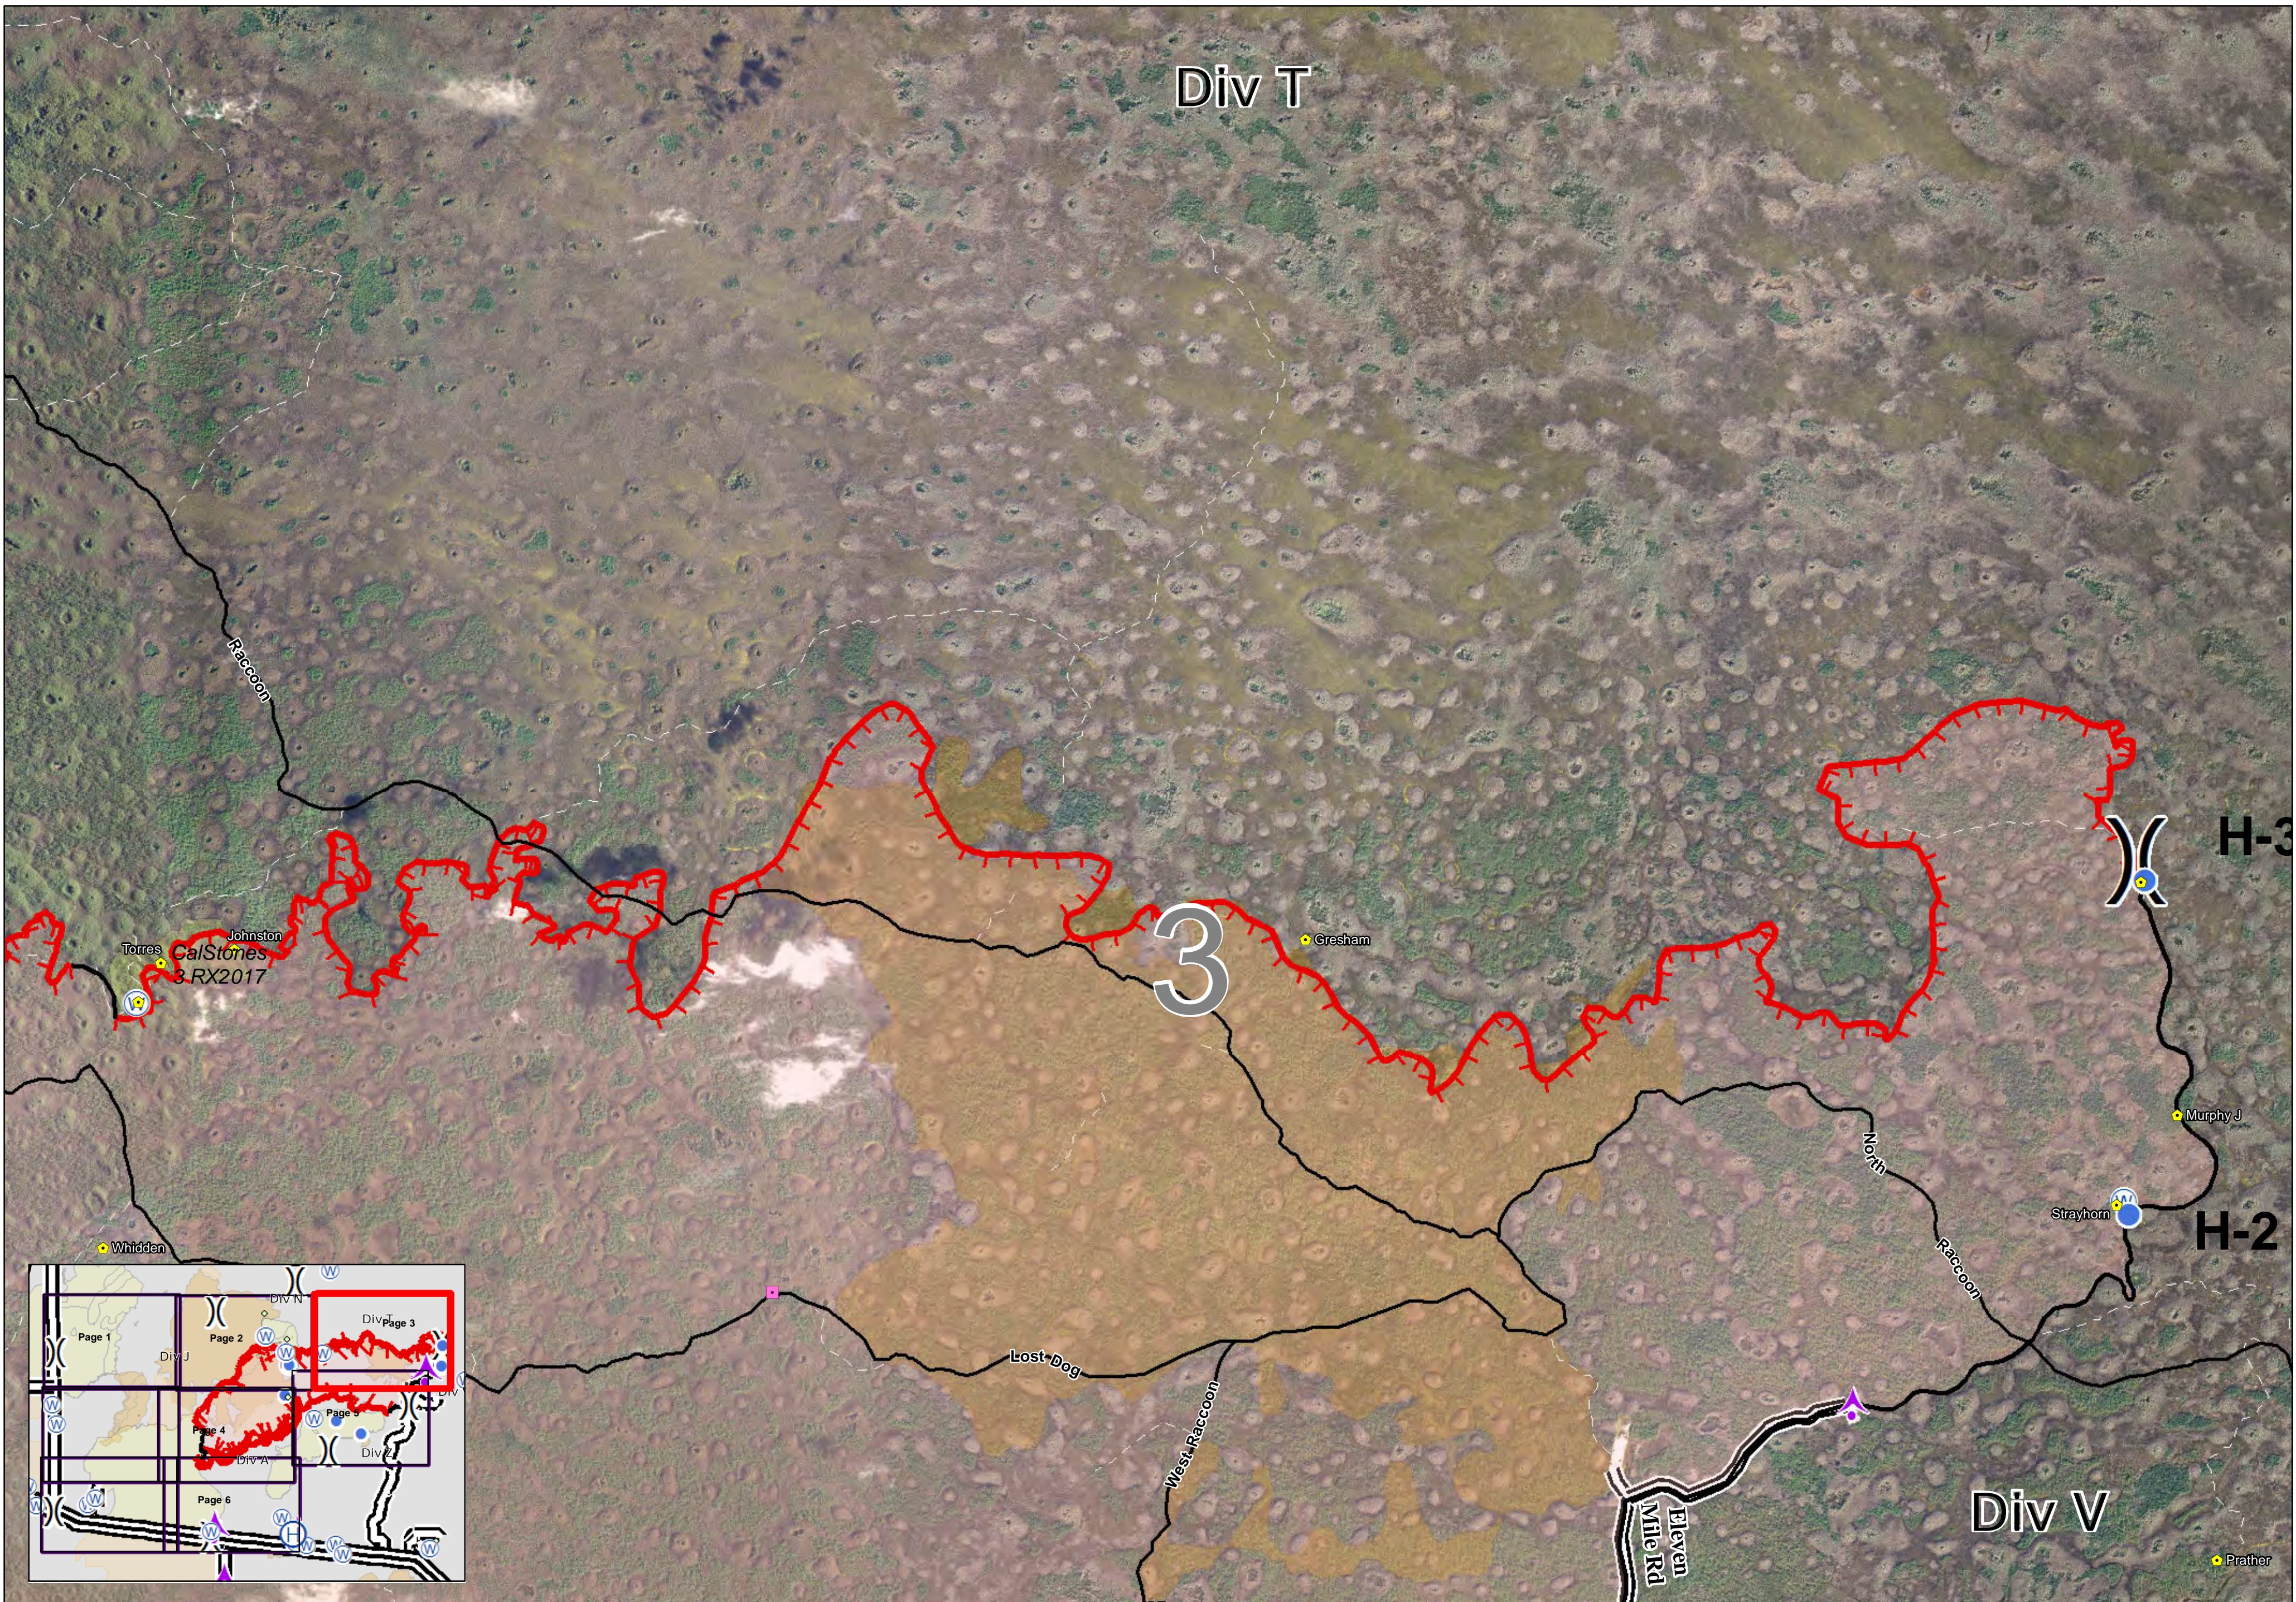

Avian Complex
 FL-BCP-018031
Operations
 May 8, 2018
 Day Shift
Buzzard

31,217 acres
 Approximate Perimeter
 as of 5/7/18 @ 0430 hrs.

- | | | | | |
|-------------------------|----------------|-------------------------------|----------------|--------------------|
| Completed Line | Dip Site | Fire History 2015 & 2016 | Campground | Trailhead |
| Uncontrolled Fire Edge | Division Break | Fire History 2017 | Canoe Access | Private Structures |
| Event Polygon | Helispot | Fire History 2018 | Office | NPS Property |
| Maximum Manageable Area | Water Source | Big Cypress National Preserve | Park/Rest Area | |

0 1 Miles

NAD83 UTM 17

Avian Complex
 FL-BCP-018031
Operations
 May 8, 2018
 Day Shift
Buzzard

31,217 acres
 Approximate Perimeter
 as of 5/7/18 @ 0430 hrs.

- | | | | | |
|-------------------------|----------------|-------------------------------|----------------|--------------------|
| Completed Line | Dip Site | Fire History 2015 & 2016 | Campground | Trailhead |
| Uncontrolled Fire Edge | Division Break | Fire History 2017 | Canoe Access | Private Structures |
| Event Polygon | Helispot | Fire History 2018 | Office | NPS Property |
| Maximum Manageable Area | Water Source | Big Cypress National Preserve | Park/Rest Area | |