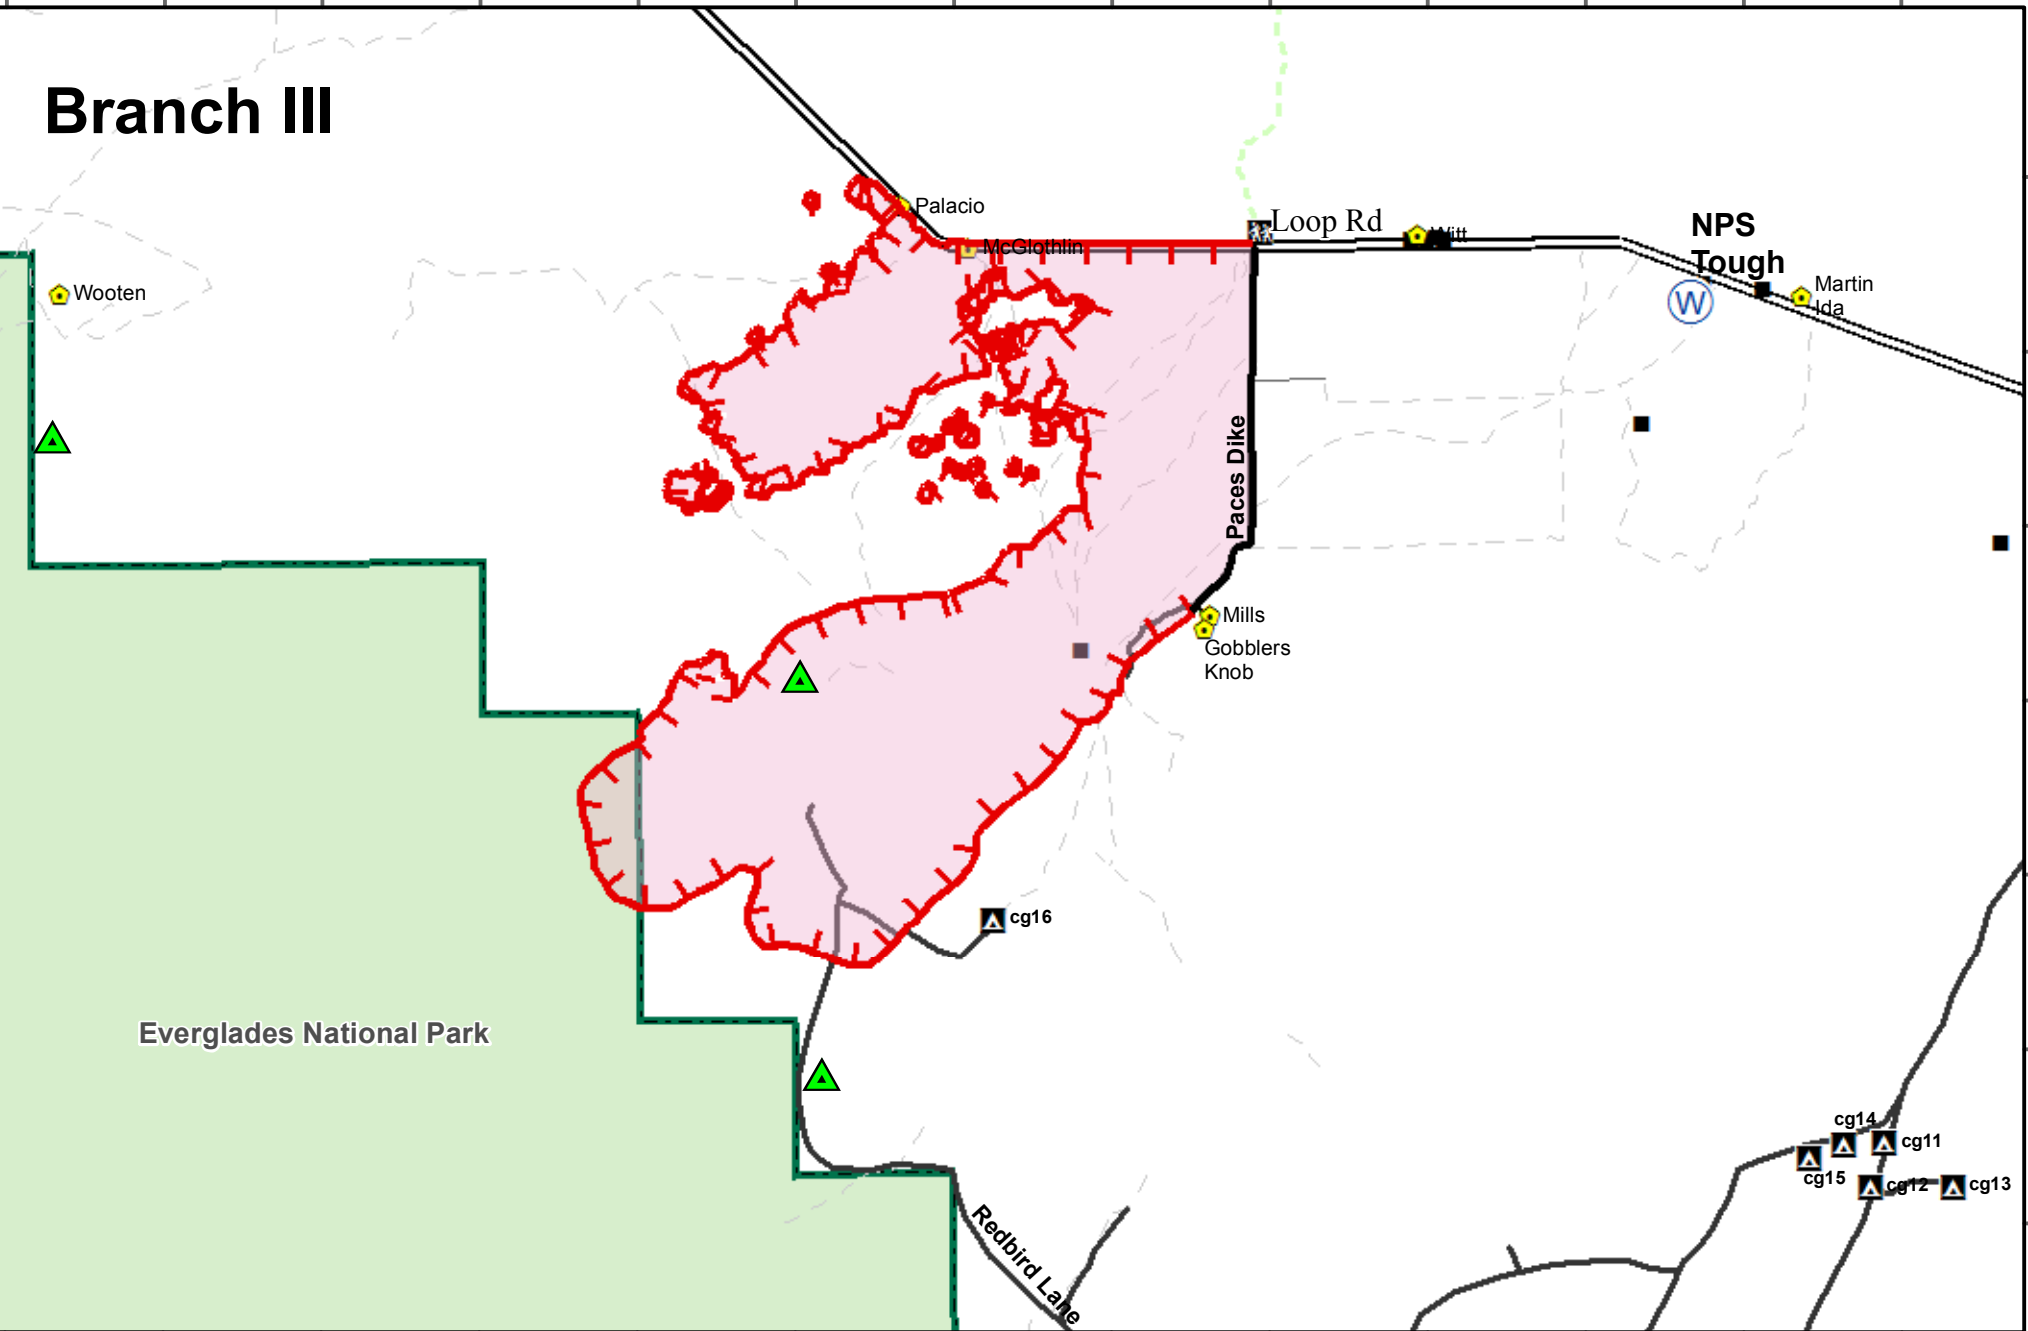

Branch III

Wooten

Palacio

McClintin

Loop Rd

Mitt

NPS Tough

Martin Ida

Paces Dike

Mills
Gobblers Knob

cg16

Everglades National Park

Redbird Lane

cg14
cg11
cg15
cg12
cg13

FL-BCP-018031
Avian Complex Curlew
6,606 acres
 Operational Period: May 11, 2018
 Perimeter current as of May 10 (0215 hrs)
 Datum: NAD 83

Legend

- Uncontrolled Fire Edge
- Wildfire Daily Fire Perimeter
- Camp, Private
- Camp, NPS
- Improved Road
- Canal
- BICY boundary
- Dip Site
- Helispot
- Water Source
- Division Break
- eaglenests

0 1 2 3 Miles