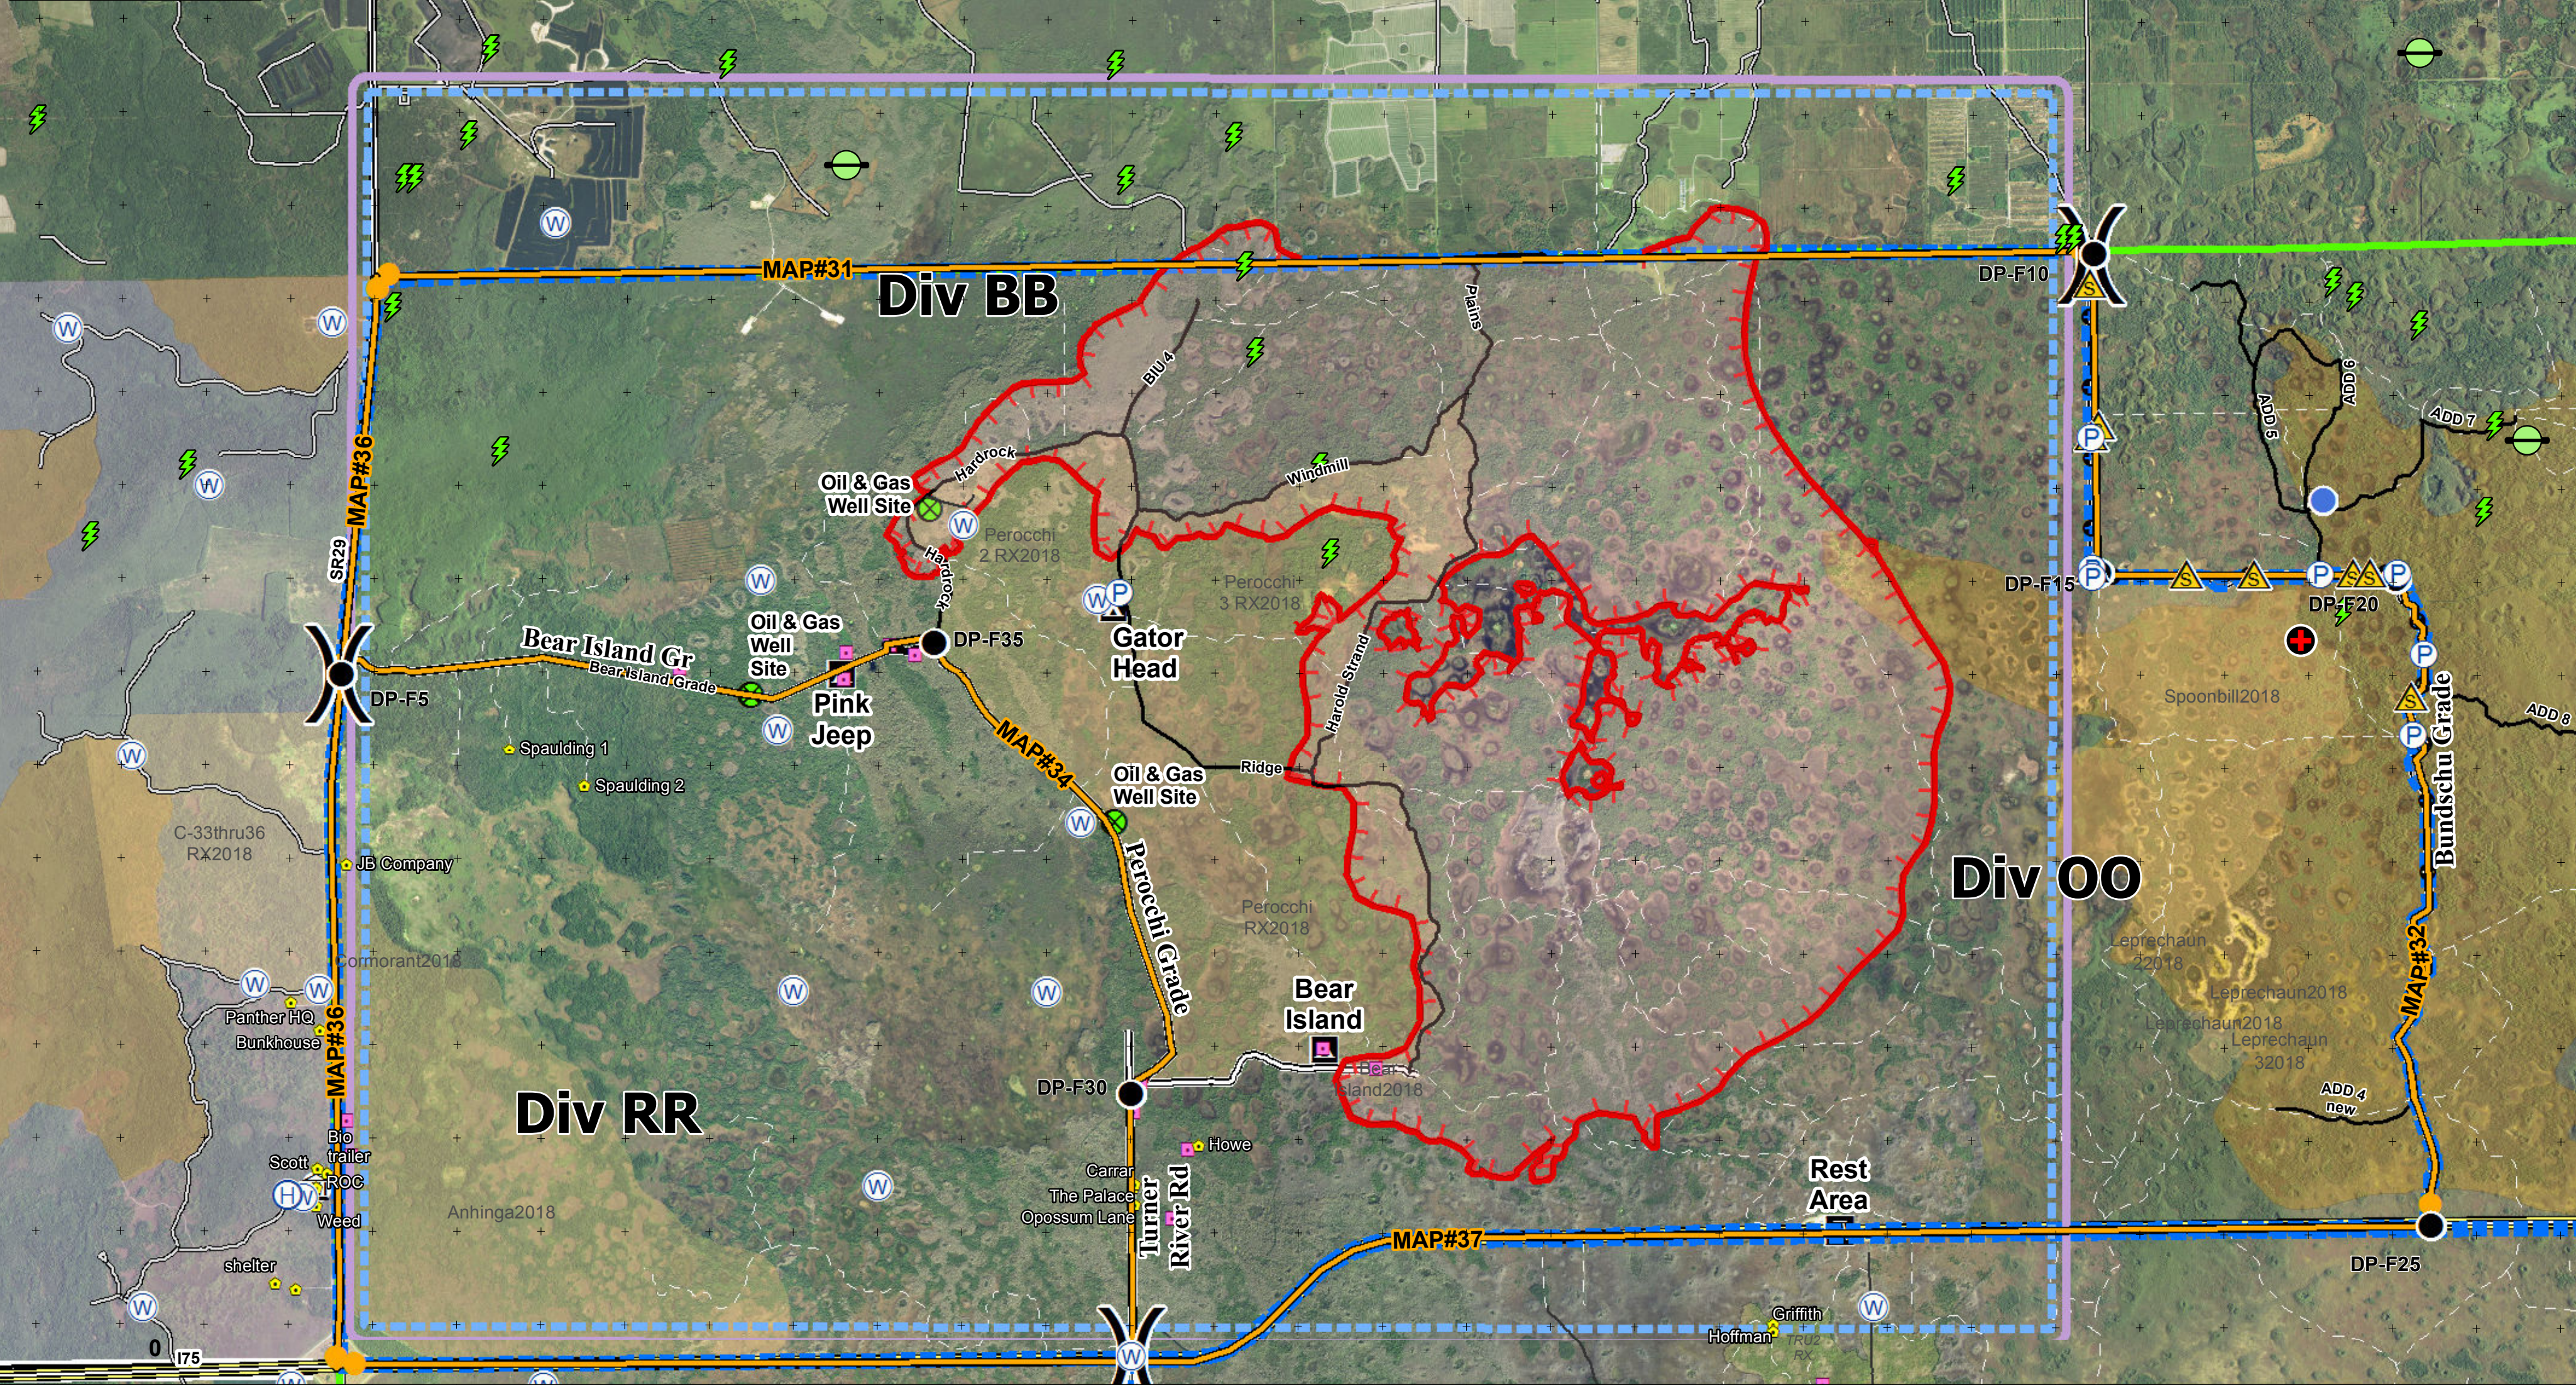

Legend

24h_lightning

Polarity

- N
- P

last_2_to_7_days

Polarity

- N
- P

Avian Complex
 FL-BCP-018031
Operations - Lightning
 May 16, 2018
 Branch I

11,689 acres
 Approximate Perimeter
 as of 5/13/18 @ 0545 hrs by IR

Flamingo

<ul style="list-style-type: none"> Completed Line Masticator Line Uncontrolled Fire Edge EventPolygon Maximum Manageable Area 	<ul style="list-style-type: none"> Dip Site Division Break Helispot Water Source Pump Location Management Action Point 	<ul style="list-style-type: none"> Fire History 2015 & 2016 Fire History 2017 Fire History 2018 Big Cypress National Preserve Temporary Flight Restriction 	<ul style="list-style-type: none"> Campground Canoe Access Office Park/Rest Area Trailhead Private Structures NPS Property
--	--	---	---

0 1 2 Miles

NAD83 UTM 17