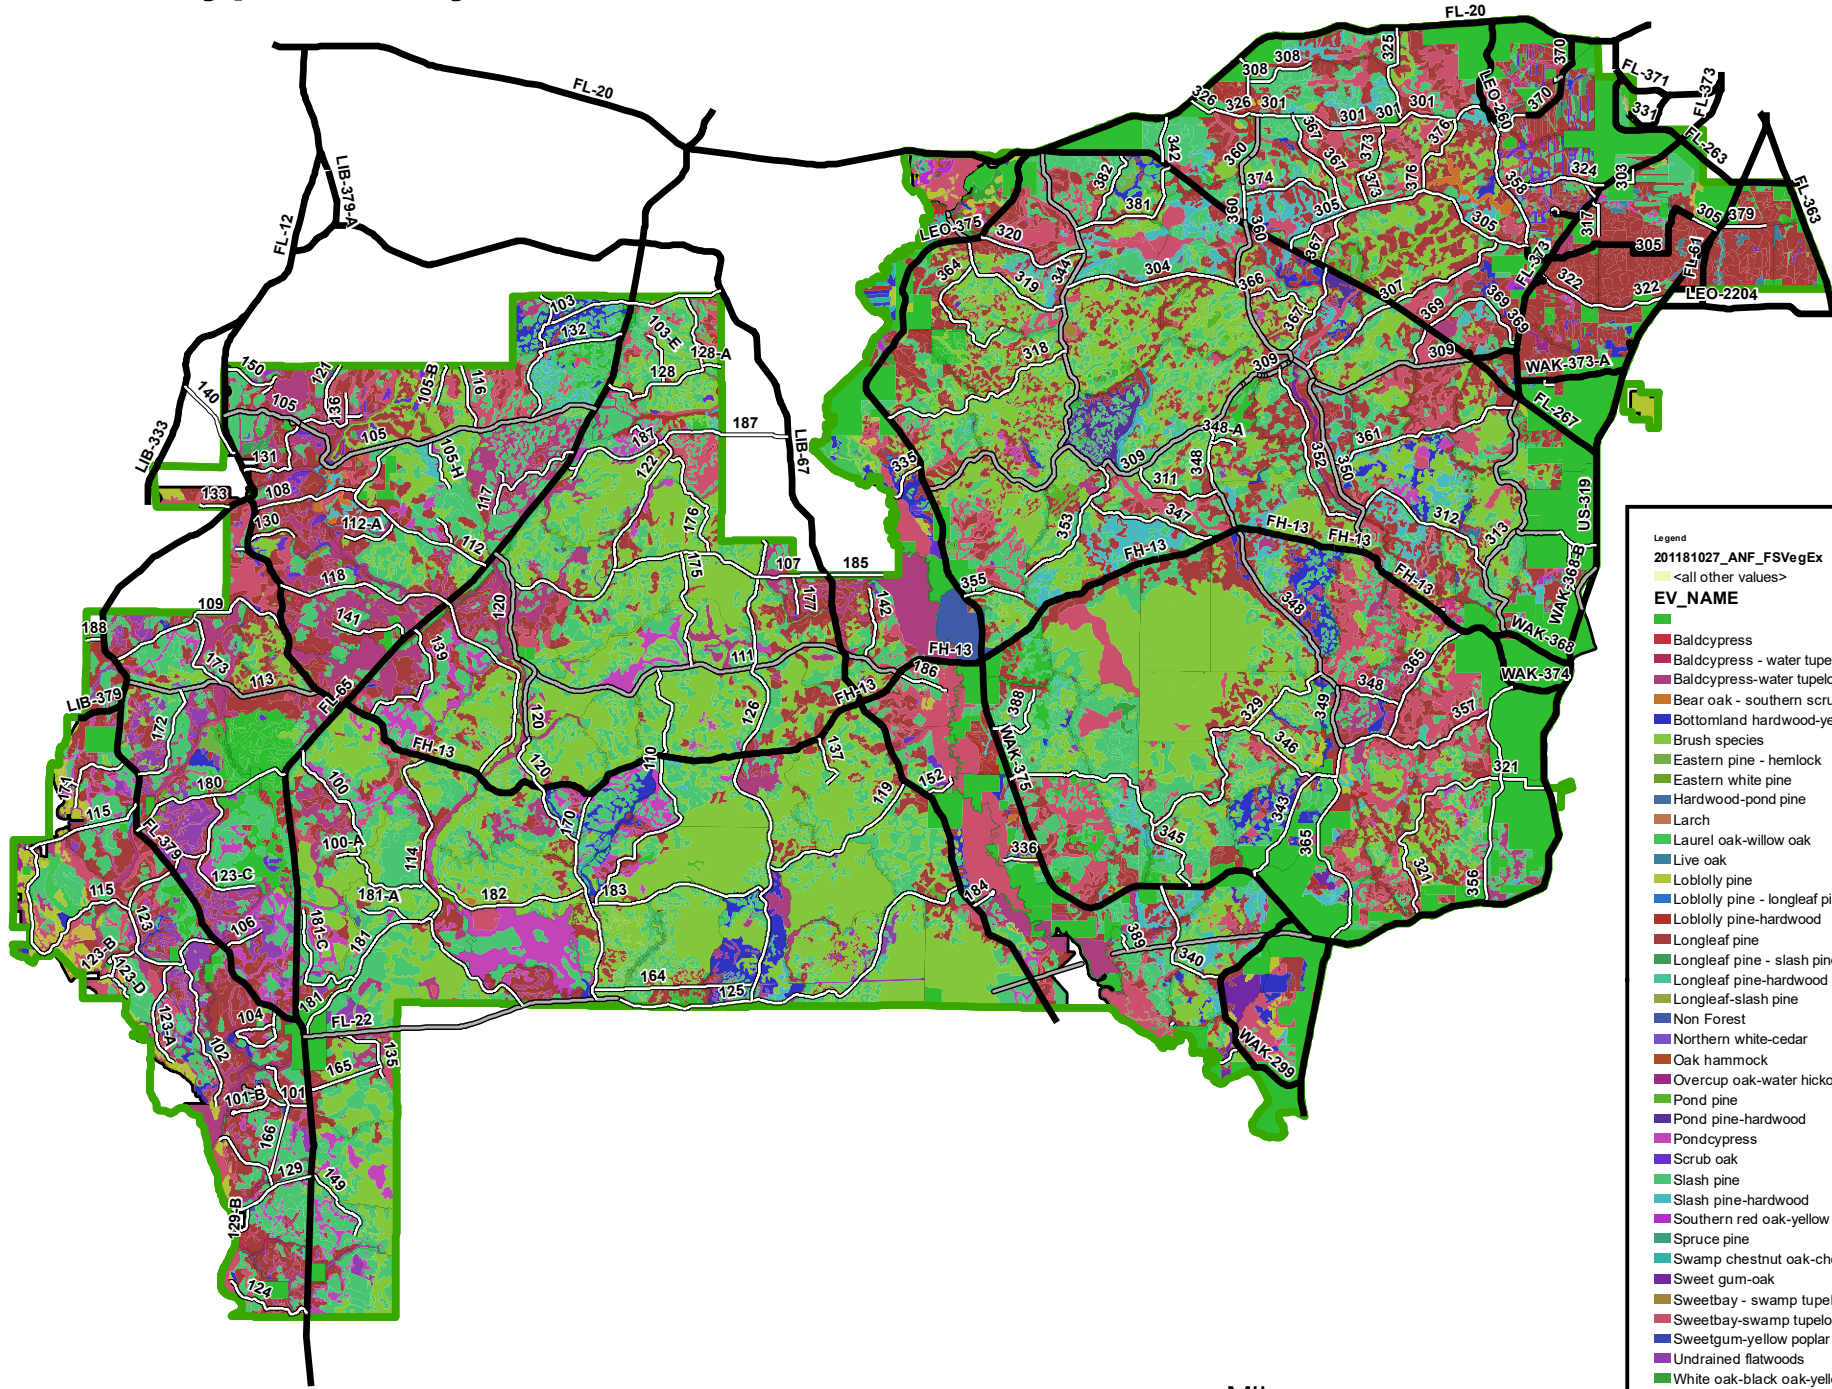

Forest Types Analysis

- Legend
- 20181027_ANF_FSvegEx
 <all other values>
- EV_NAME**
- Baldcypress
 - Baldcypress - water tupelo
 - Baldcypress-water tupelo
 - Bear oak - southern scrub oak - yellow pine
 - Bottomland hardwood-yellow pine
 - Brush species
 - Eastern pine - hemlock
 - Eastern white pine
 - Hardwood-pond pine
 - Larch
 - Laurel oak-willow oak
 - Live oak
 - Loblolly pine
 - Loblolly pine - longleaf pine
 - Loblolly pine-hardwood
 - Longleaf pine
 - Longleaf pine - slash pine
 - Longleaf pine-hardwood
 - Longleaf-slash pine
 - Non Forest
 - Northern white-cedar
 - Oak hammock
 - Overcup oak-water hickory
 - Pond pine
 - Pond pine-hardwood
 - Pondcypress
 - Scrub oak
 - Slash pine
 - Slash pine-hardwood
 - Southern red oak-yellow pine
 - Spruce pine
 - Swamp chestnut oak-cherrybark oak
 - Sweet gum-oak
 - Sweetbay - swamp tupelo - red maple
 - Sweetbay-swamp tupelo-red maple
 - Sweetgum-yellow poplar
 - Undrained flatwoods
 - White oak-black oak-yellow pine
 - White oak-northern red oak-hickory
 - Yellow pine

Date Saved: 10/27/2018 12:07:33 PM