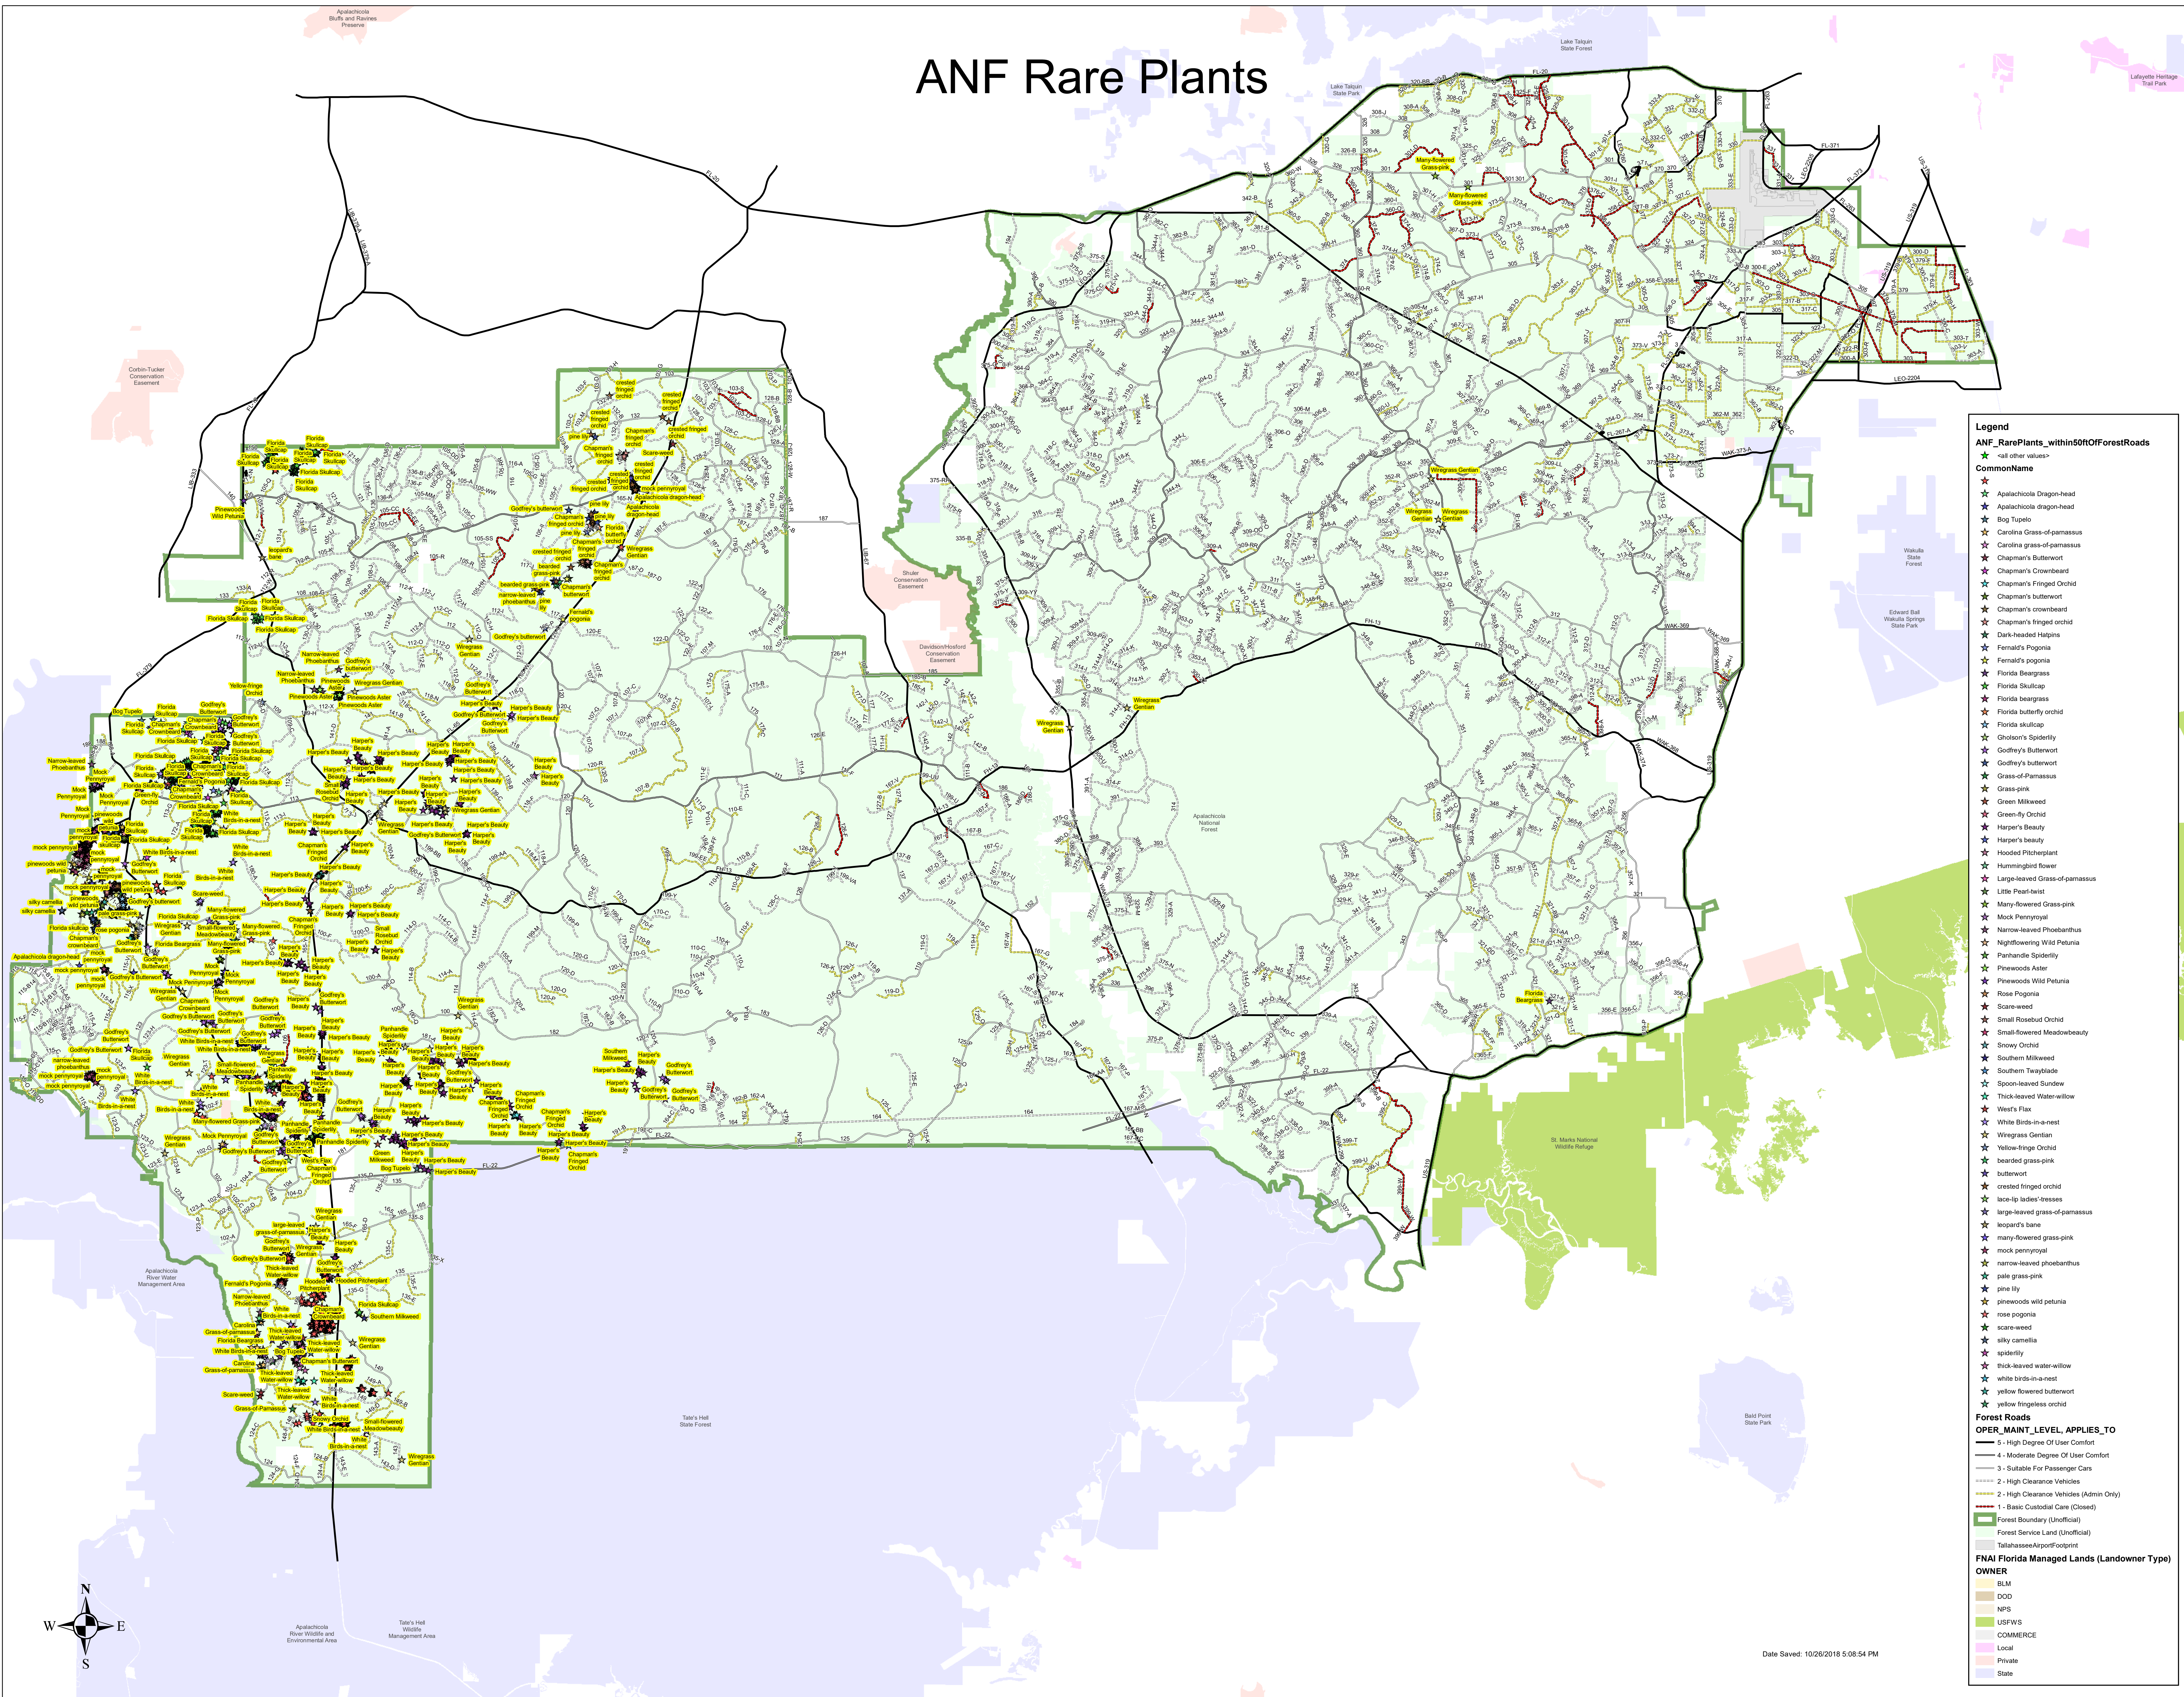

ANF Rare Plants

Legend

ANF_RarePlants_within50ftOfForestRoads

★ -all other values-

CommonName

- ★ Apalachicola Dragon-head
- ★ Apalachicola dragon-head
- ★ Bog Tupelo
- ★ Carolina Grass-of-pamassus
- ★ Carolina grass-of-pamassus
- ★ Chapman's Butterwort
- ★ Chapman's Crownbeard
- ★ Chapman's Fringed Orchid
- ★ Chapman's butterwort
- ★ Chapman's crownbeard
- ★ Chapman's fringed orchid
- ★ Dark-headed Hatpins
- ★ Fernald's Pogonia
- ★ Fernald's pogonia
- ★ Florida Beargrass
- ★ Florida Skuticap
- ★ Florida beargrass
- ★ Florida butterfly orchid
- ★ Florida skuticap
- ★ Godson's Spiderly
- ★ Godfrey's Butterwort
- ★ Godfrey's butterwort
- ★ Grass-of-Pamassus
- ★ Grass-pink
- ★ Green Milkweed
- ★ Green-ly Orchid
- ★ Harper's Beauty
- ★ Harper's beauty
- ★ Hooded Pitcherplant
- ★ Hummingbird flower
- ★ Large-leaved Grass-of-pamassus
- ★ Little Peat-hist
- ★ Many-flowered Grass-pink
- ★ Mock Pennyroyal
- ★ Narrow-leaved Phoebeanthus
- ★ Nightflowering Wild Petunia
- ★ Parhandle Spiderly
- ★ Pinewoods Aster
- ★ Pinewoods Wild Petunia
- ★ Rose Pogonia
- ★ Scare-weed
- ★ Small Rosebud Orchid
- ★ Small-flowered Meadowbeauty
- ★ Snowy Orchid
- ★ Southern Milkweed
- ★ Southern Twayblade
- ★ Spoon-leaved Sundew
- ★ Thick-leaved Water-willow
- ★ West's Flax
- ★ White Birds-in-a-nest
- ★ Wiregrass Gentian
- ★ Yellow-finge Orchid
- ★ bearded grass-pink
- ★ butterwort
- ★ crested fringed orchid
- ★ lace-lip ladies'-tresses
- ★ large-leaved grass-of-pamassus
- ★ leopard's bane
- ★ many-flowered grass-pink
- ★ mock pennyroyal
- ★ narrow-leaved phoebeanthus
- ★ pale grass-pink
- ★ pine lily
- ★ pinewoods wild petunia
- ★ rose pogonia
- ★ scare-weed
- ★ silky camellia
- ★ spiderly
- ★ thick-leaved water-willow
- ★ white birds-in-a-nest
- ★ yellow flowered butterwort
- ★ yellow fingeless orchid

Forest Roads

— 5- High Degree Of User Comfort

— 4- Moderate Degree Of User Comfort

— 3- Suitable For Passenger Cars

— 2- High Clearance Vehicles (Admin Only)

— 1- Basic Custodial Care (Closed)

— Forest Boundary (Unofficial)

— Forest Service Land (Unofficial)

— Tallahassee Airport Footprint

FNAI Florida Managed Lands (Landowner Type)

OWNER

- BLM
- DOD
- NPS
- USFWS
- COMMERCE
- Local
- Private
- State