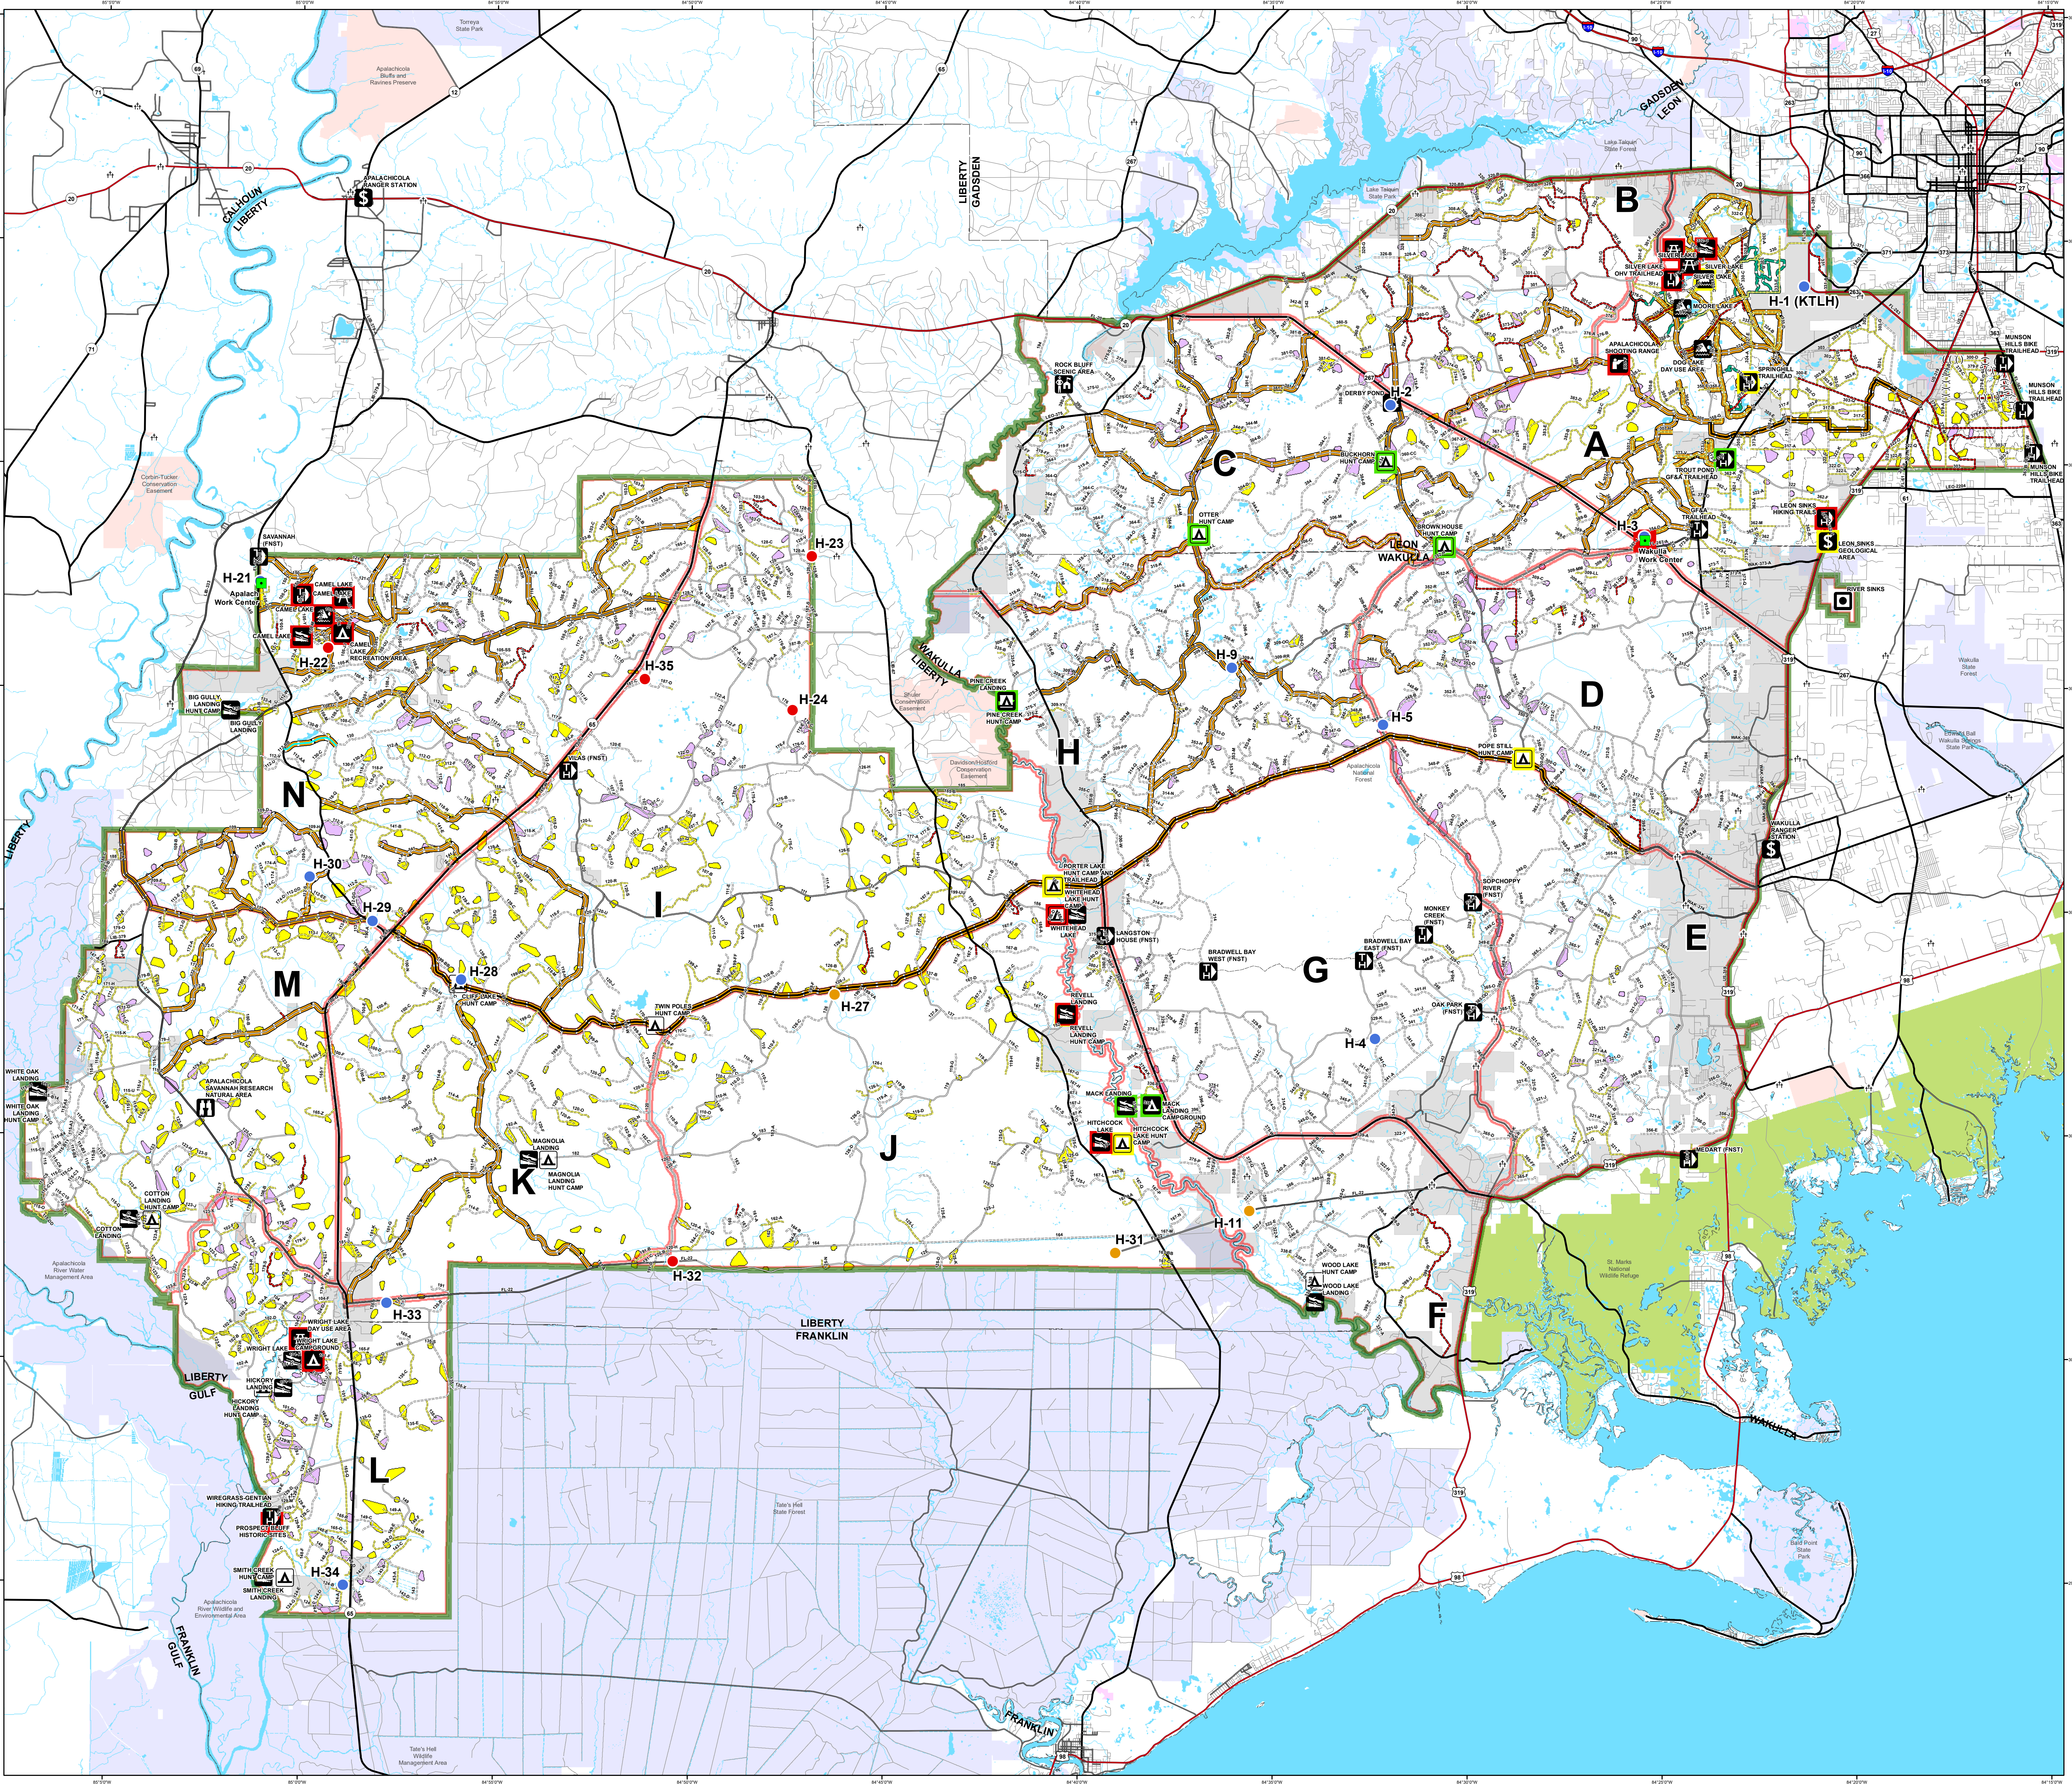

# Apalachicola National Forest Hurricane Michael Response

## FL-FNF-018011 Briefing Map

10/26/18

This map was produced by the SA Red Team GIS on 10/25/2018 at 2:20 Hours.  
 Data Projection: NAD\_1983\_StatePlane\_Florida\_North\_FIPS\_0903\_Feet