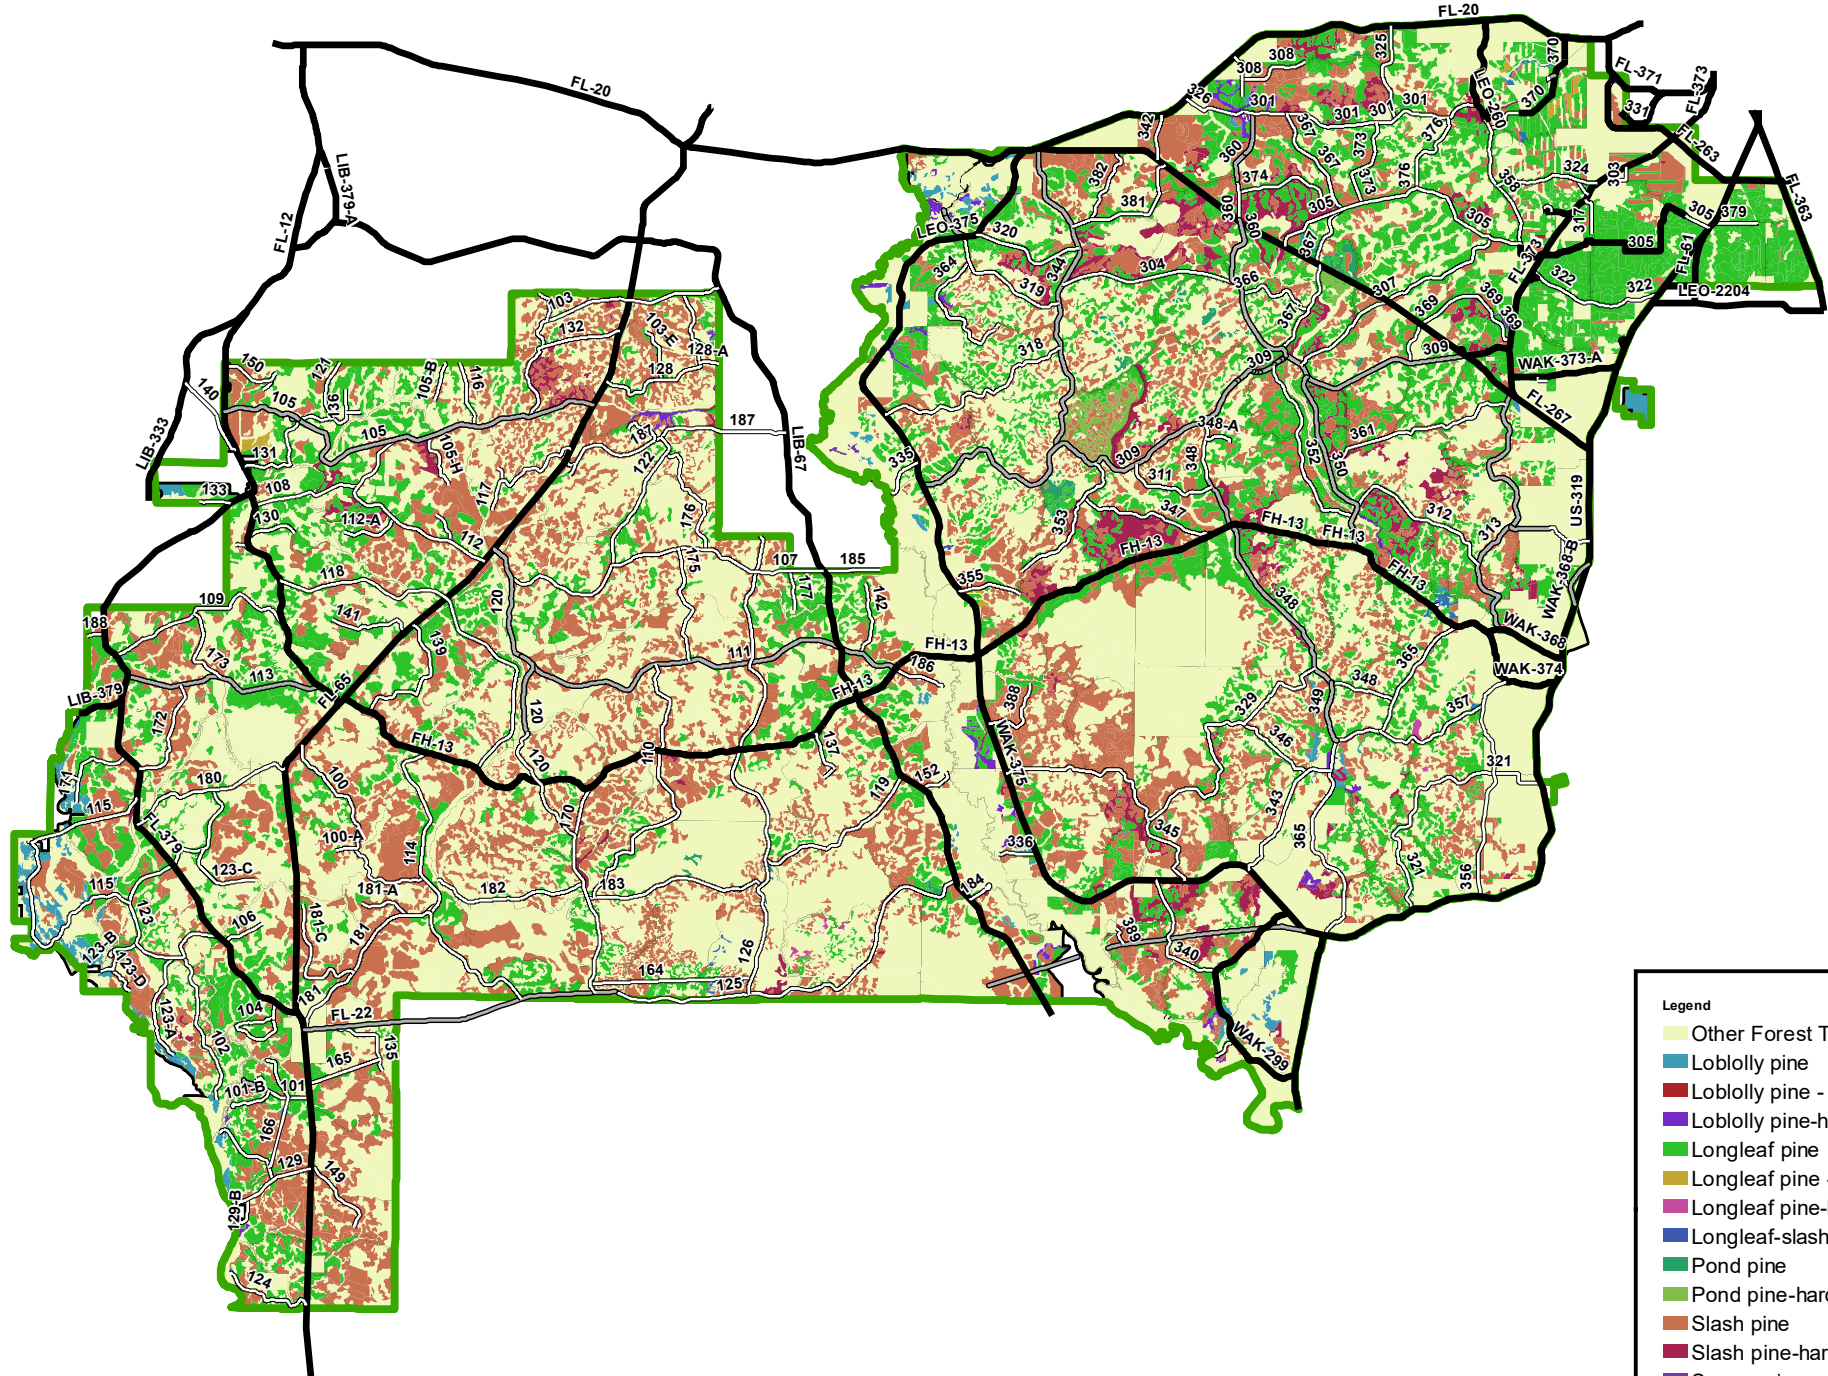

Forest Types Analysis

- Legend**
- Other Forest Types
 - Loblolly pine
 - Loblolly pine - longleaf pine
 - Loblolly pine-hardwood
 - Longleaf pine
 - Longleaf pine - slash pine
 - Longleaf pine-hardwood
 - Longleaf-slash pine
 - Pond pine
 - Pond pine-hardwood
 - Slash pine
 - Slash pine-hardwood
 - Spruce pine
 - Yellow pine

Date Saved: 10/29/2018 9:49:35 AM

0 2.5 5 10 15 20 Miles