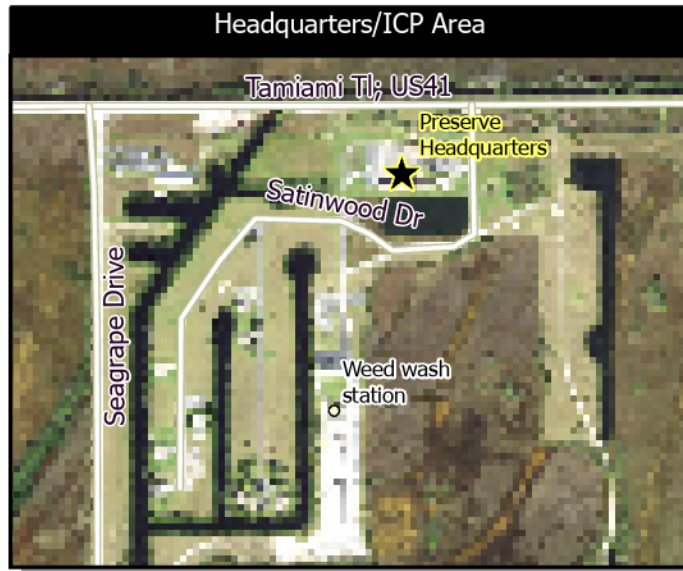

Fire Area Information

South Florida and Caribbean Fire and Aviation Management

Visitor Use Sites

- Campground
- Facility
- Mile Markers
- Major Roads
- Inter-park Roads

Layer

- Hiking
- ORV
- Roads
- Big Cypress Boundary
- Dade-Collier T&T Airport