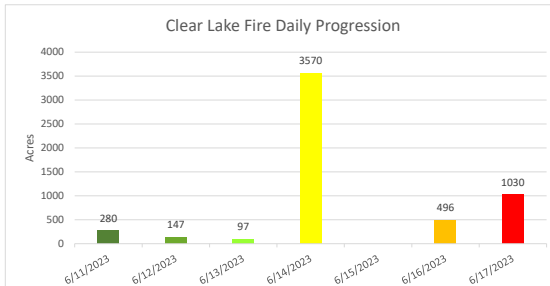

- 20230611 @1030 hrs | 280 acres | +280 acres
- 20230612 @1900 hrs | 427 acres | +147 acres
- 20230613 @1830 hrs | 524 acres | +97 acres
- 20230614 @1800 hrs | 4094 acres | +3570 acres
- 20230616 @1900 hrs | 4590 acres | +496 acres
- 20230617 @1900 hrs | 5620 acres | +1030 acres