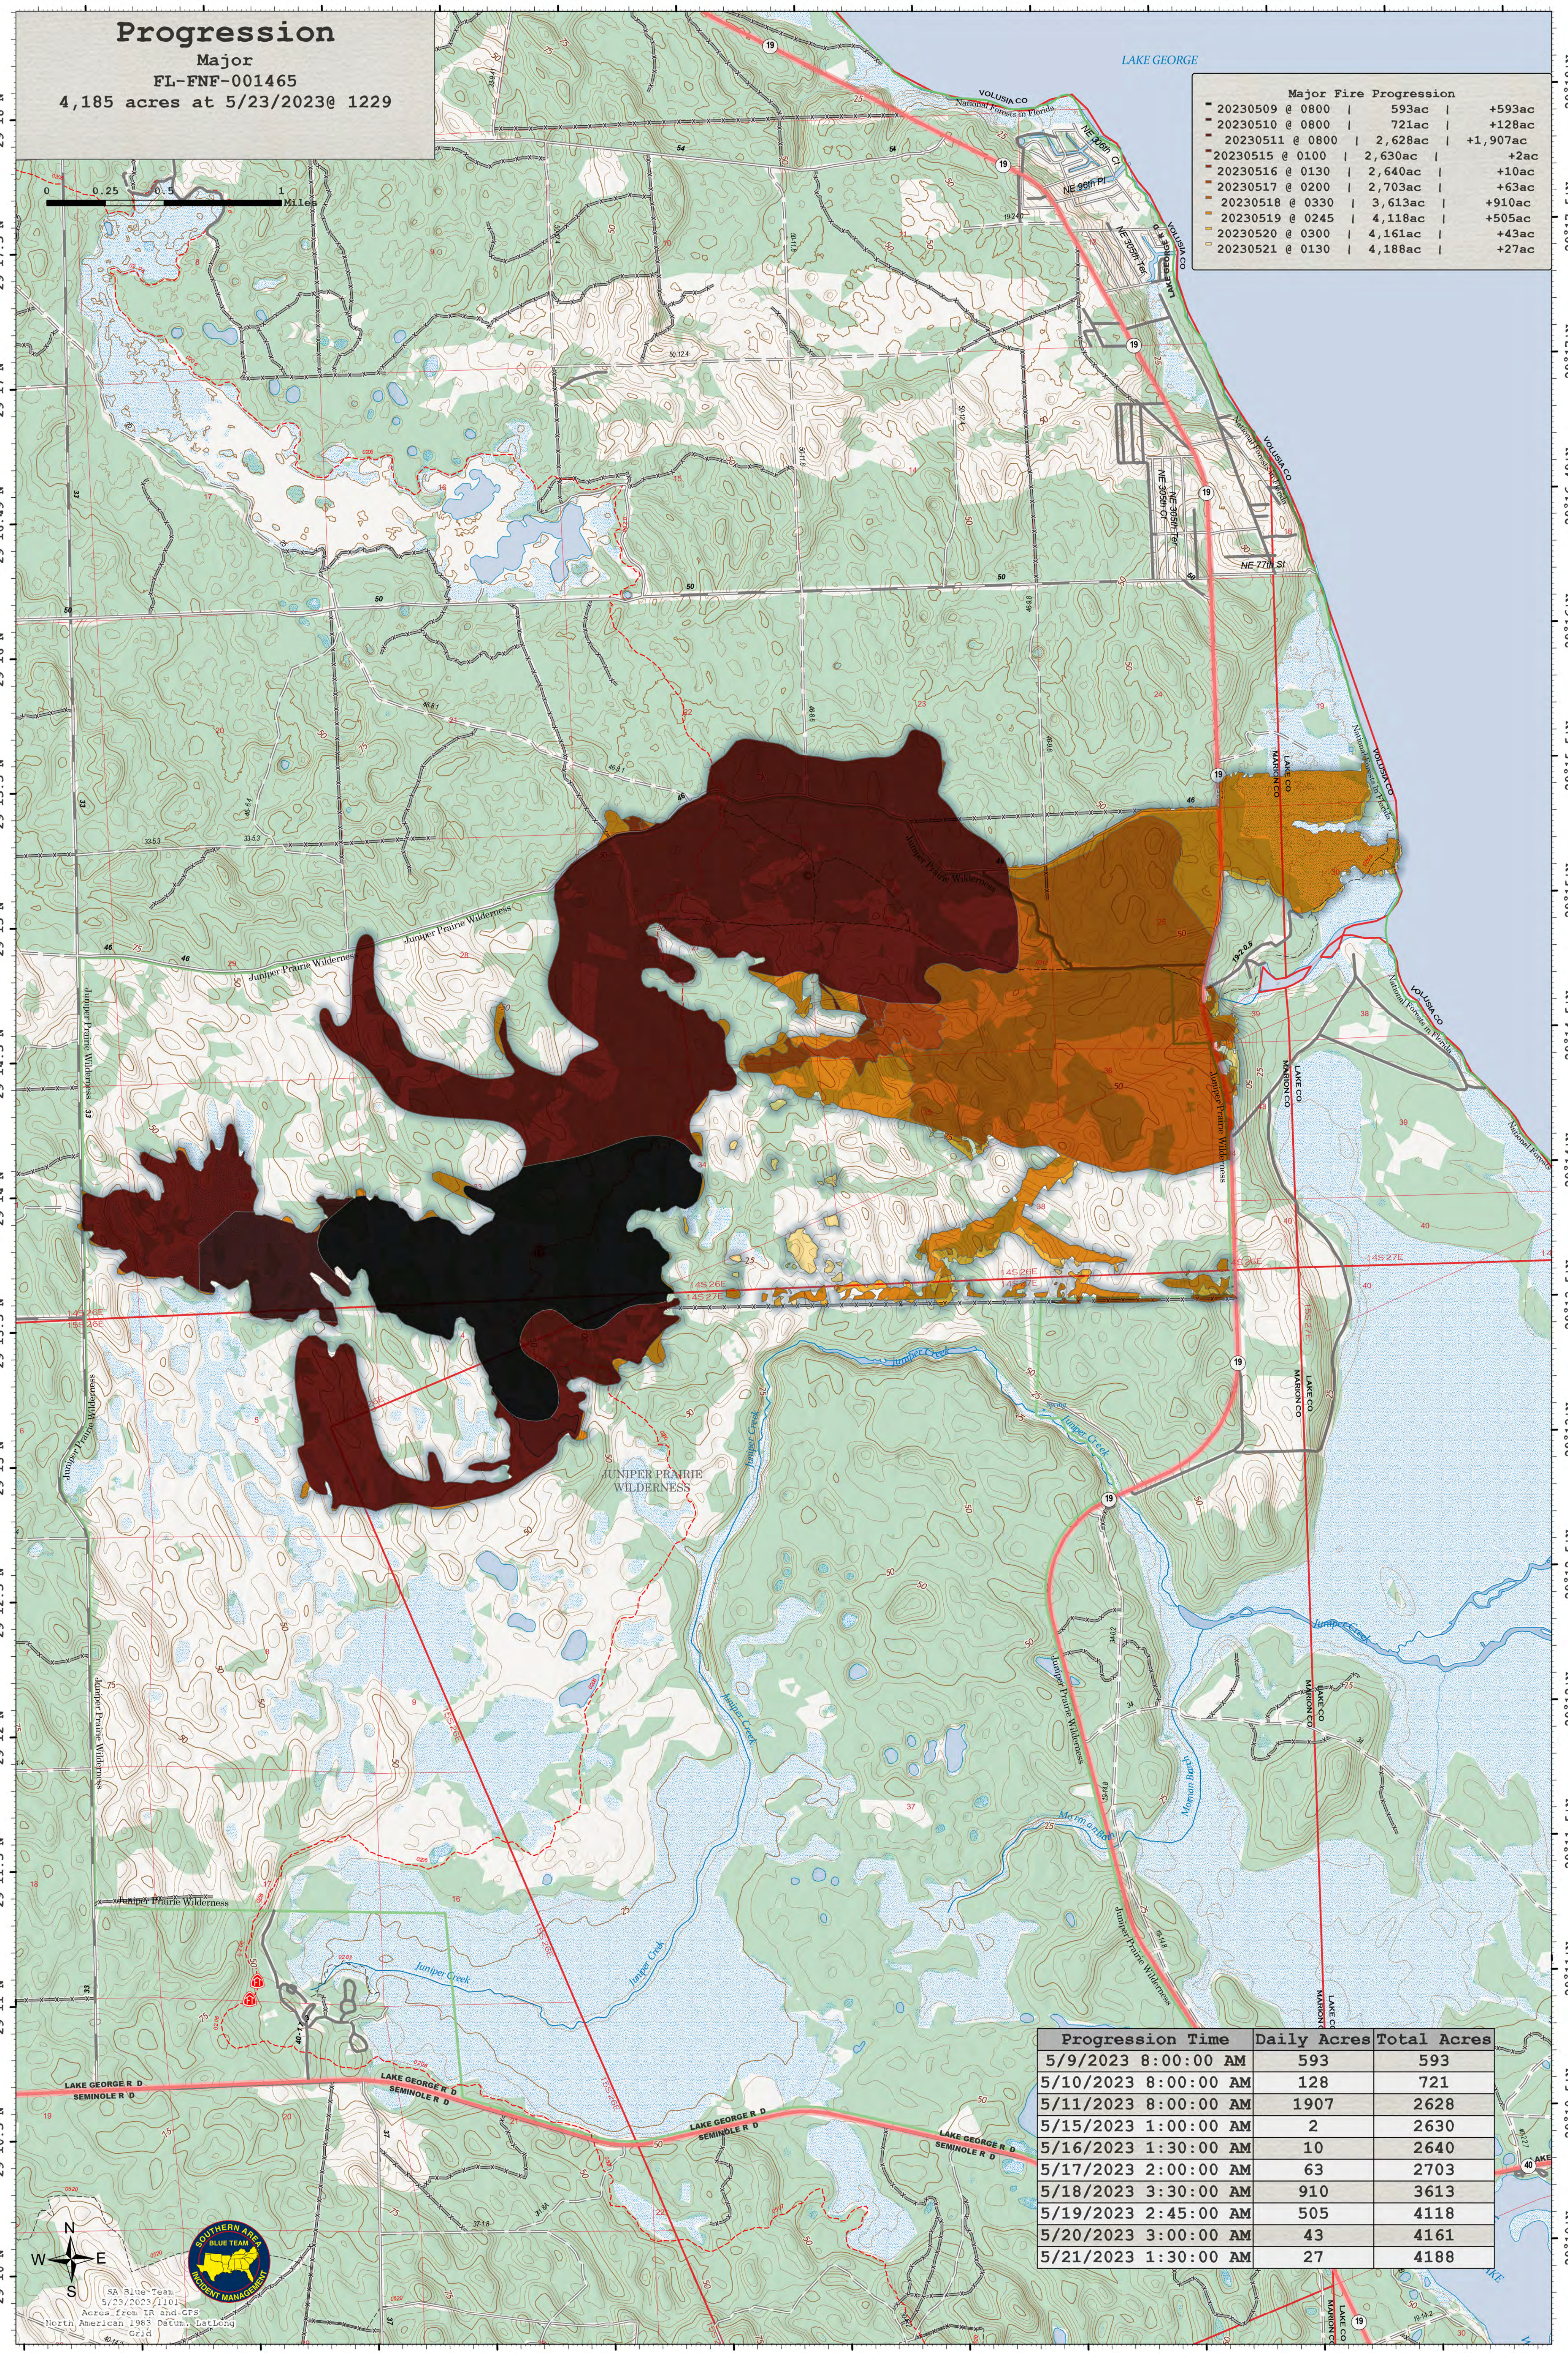

# Progression

Major  
 FL-FNF-001465  
 4,185 acres at 5/23/2023 @ 1229

Major Fire Progression		
20230509 @ 0800	593ac	+593ac
20230510 @ 0800	721ac	+128ac
20230511 @ 0800	2,628ac	+1,907ac
20230515 @ 0100	2,630ac	+2ac
20230516 @ 0130	2,640ac	+10ac
20230517 @ 0200	2,703ac	+63ac
20230518 @ 0330	3,613ac	+910ac
20230519 @ 0245	4,118ac	+505ac
20230520 @ 0300	4,161ac	+43ac
20230521 @ 0130	4,188ac	+27ac

Progression Time	Daily Acres	Total Acres
5/9/2023 8:00:00 AM	593	593
5/10/2023 8:00:00 AM	128	721
5/11/2023 8:00:00 AM	1907	2628
5/15/2023 1:00:00 AM	2	2630
5/16/2023 1:30:00 AM	10	2640
5/17/2023 2:00:00 AM	63	2703
5/18/2023 3:30:00 AM	910	3613
5/19/2023 2:45:00 AM	505	4118
5/20/2023 3:00:00 AM	43	4161
5/21/2023 1:30:00 AM	27	4188

81°44'W 81°43.51'W 81°43'W 81°42.5'W 81°42'W 81°41.5'W 81°41'W 81°40.5'W 81°40'W 81°39.5'W 81°39'W 81°38.5'W 81°38'W