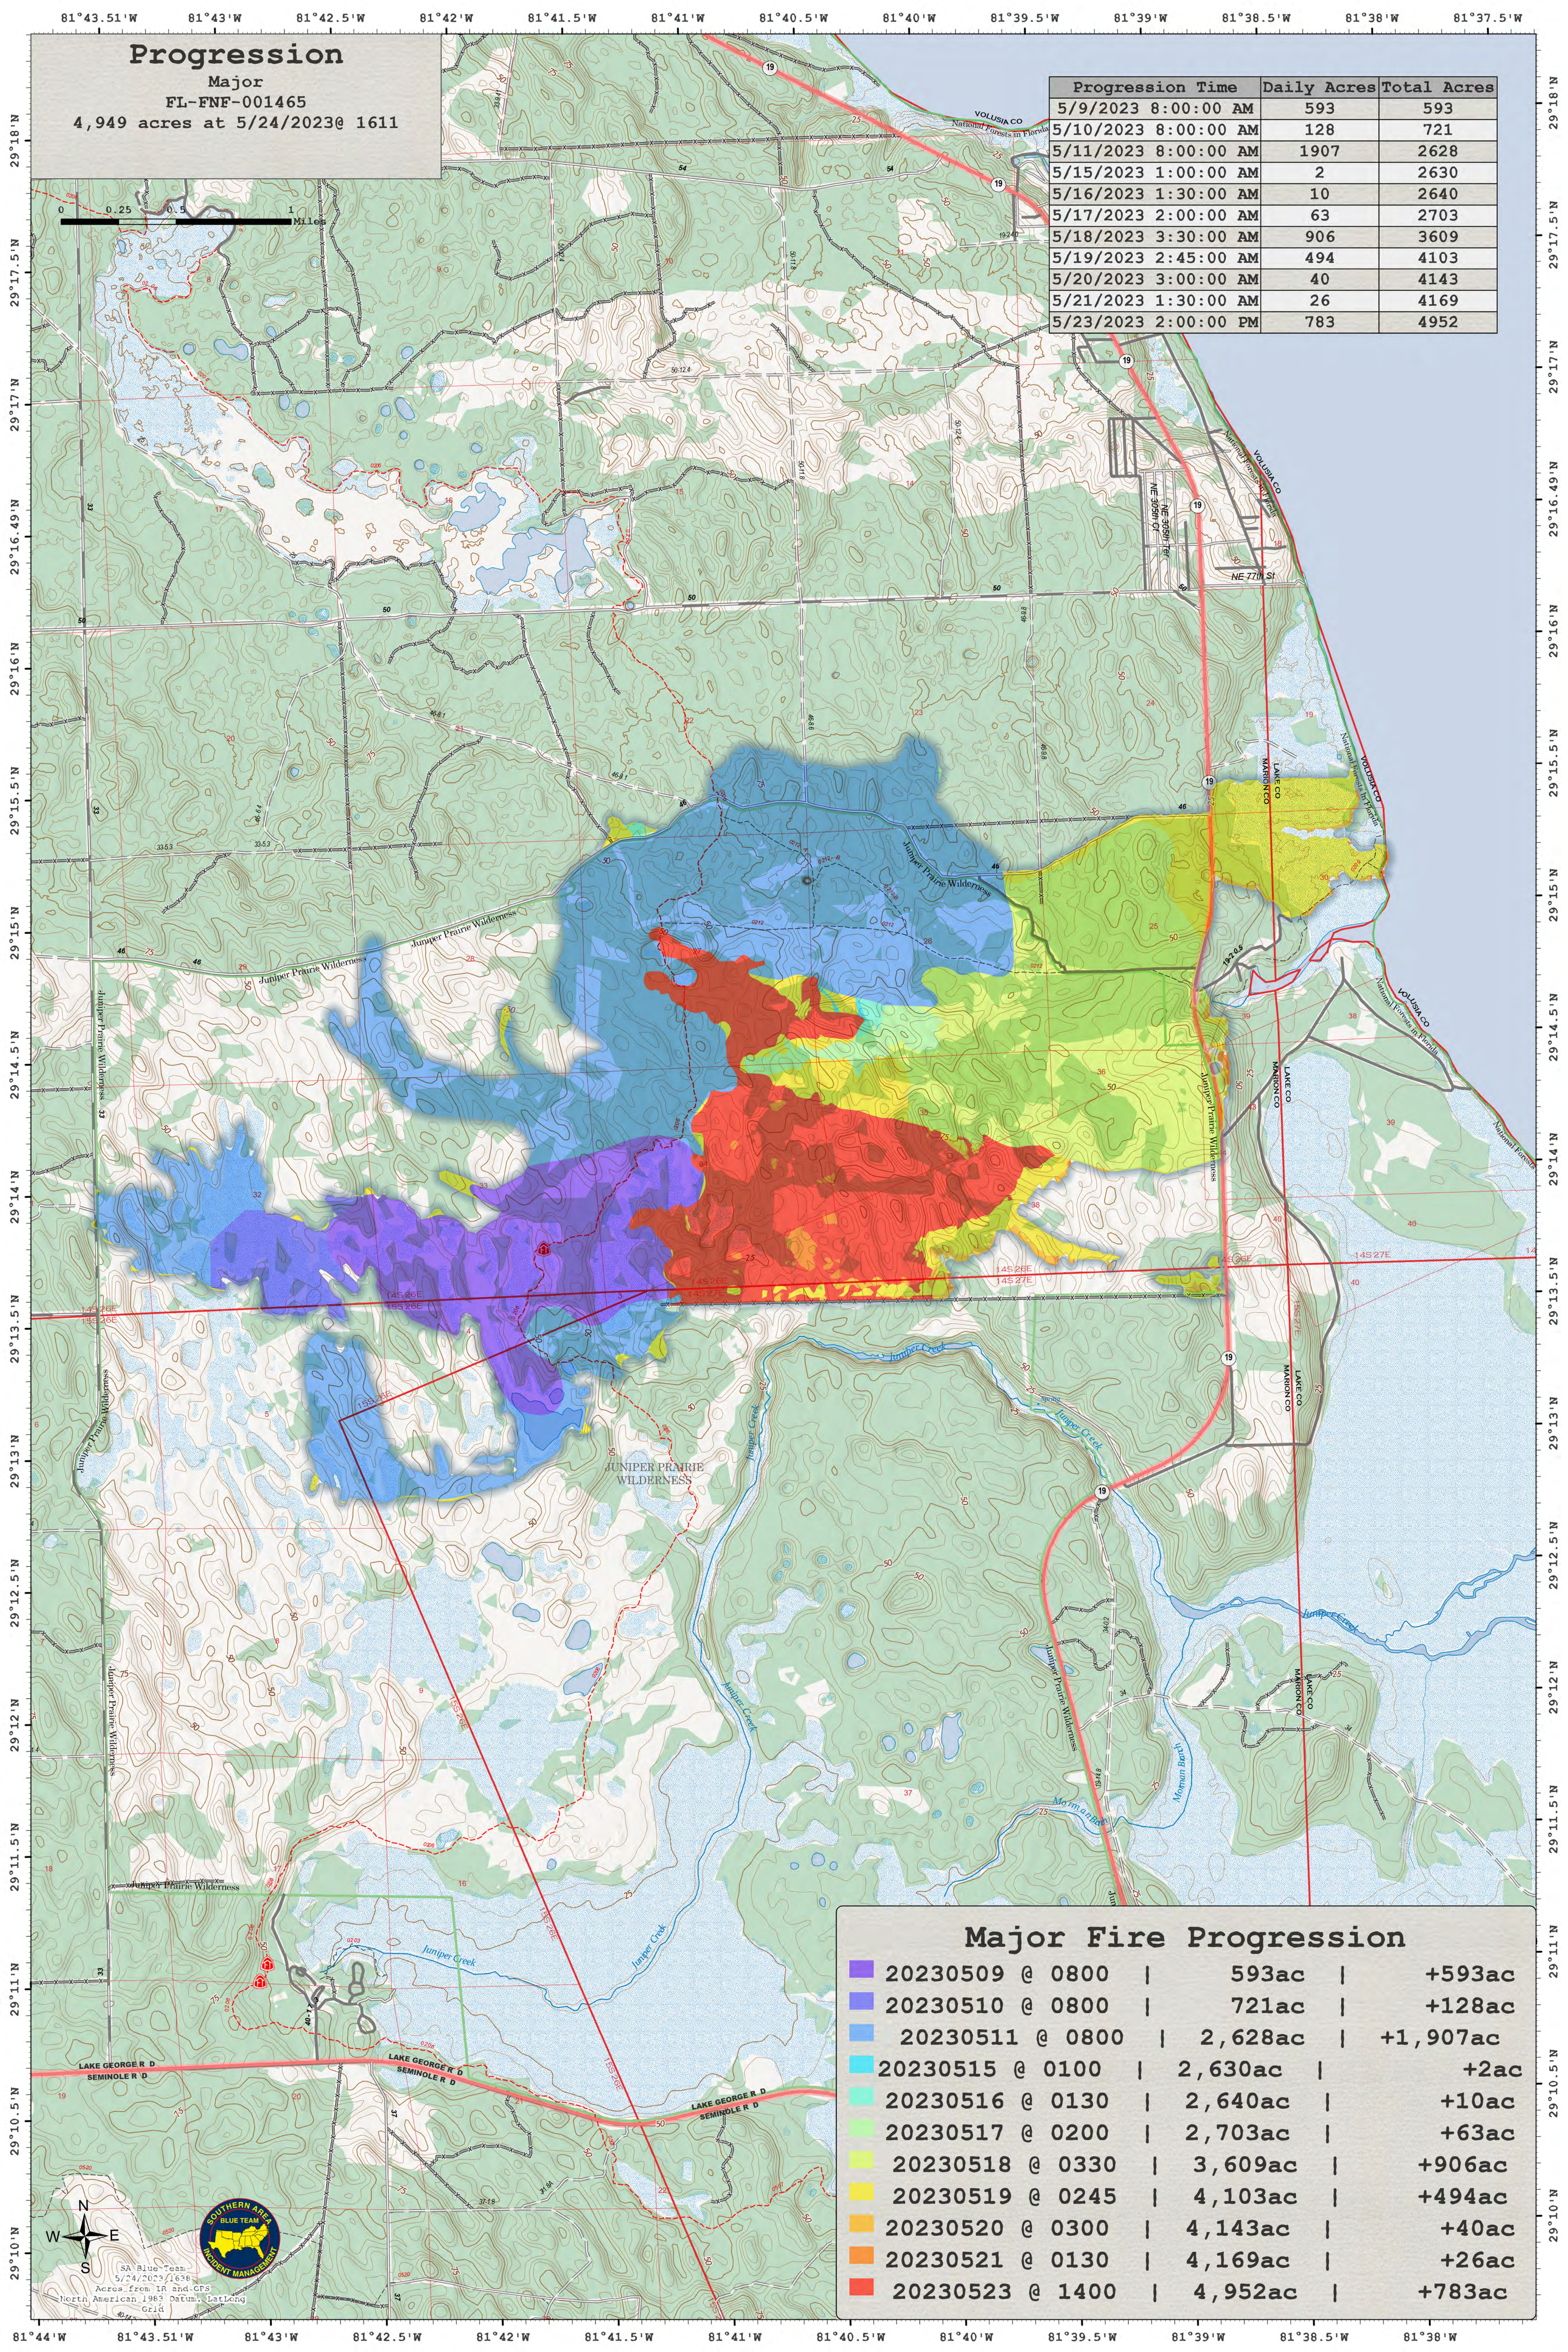

# Progression

Major  
 FL-FNF-001465  
 4,949 acres at 5/24/2023 @ 1611

Progression Time	Daily Acres	Total Acres
5/9/2023 8:00:00 AM	593	593
5/10/2023 8:00:00 AM	128	721
5/11/2023 8:00:00 AM	1907	2628
5/15/2023 1:00:00 AM	2	2630
5/16/2023 1:30:00 AM	10	2640
5/17/2023 2:00:00 AM	63	2703
5/18/2023 3:30:00 AM	906	3609
5/19/2023 2:45:00 AM	494	4103
5/20/2023 3:00:00 AM	40	4143
5/21/2023 1:30:00 AM	26	4169
5/23/2023 2:00:00 PM	783	4952

## Major Fire Progression

20230509 @ 0800	593ac	+593ac
20230510 @ 0800	721ac	+128ac
20230511 @ 0800	2,628ac	+1,907ac
20230515 @ 0100	2,630ac	+2ac
20230516 @ 0130	2,640ac	+10ac
20230517 @ 0200	2,703ac	+63ac
20230518 @ 0330	3,609ac	+906ac
20230519 @ 0245	4,103ac	+494ac
20230520 @ 0300	4,143ac	+40ac
20230521 @ 0130	4,169ac	+26ac
20230523 @ 1400	4,952ac	+783ac

SA Blue Team  
 5/24/2023 @ 1611  
 Acres from IIR and GIS  
 North American 1983 Datum, Lat/Long  
 Grid