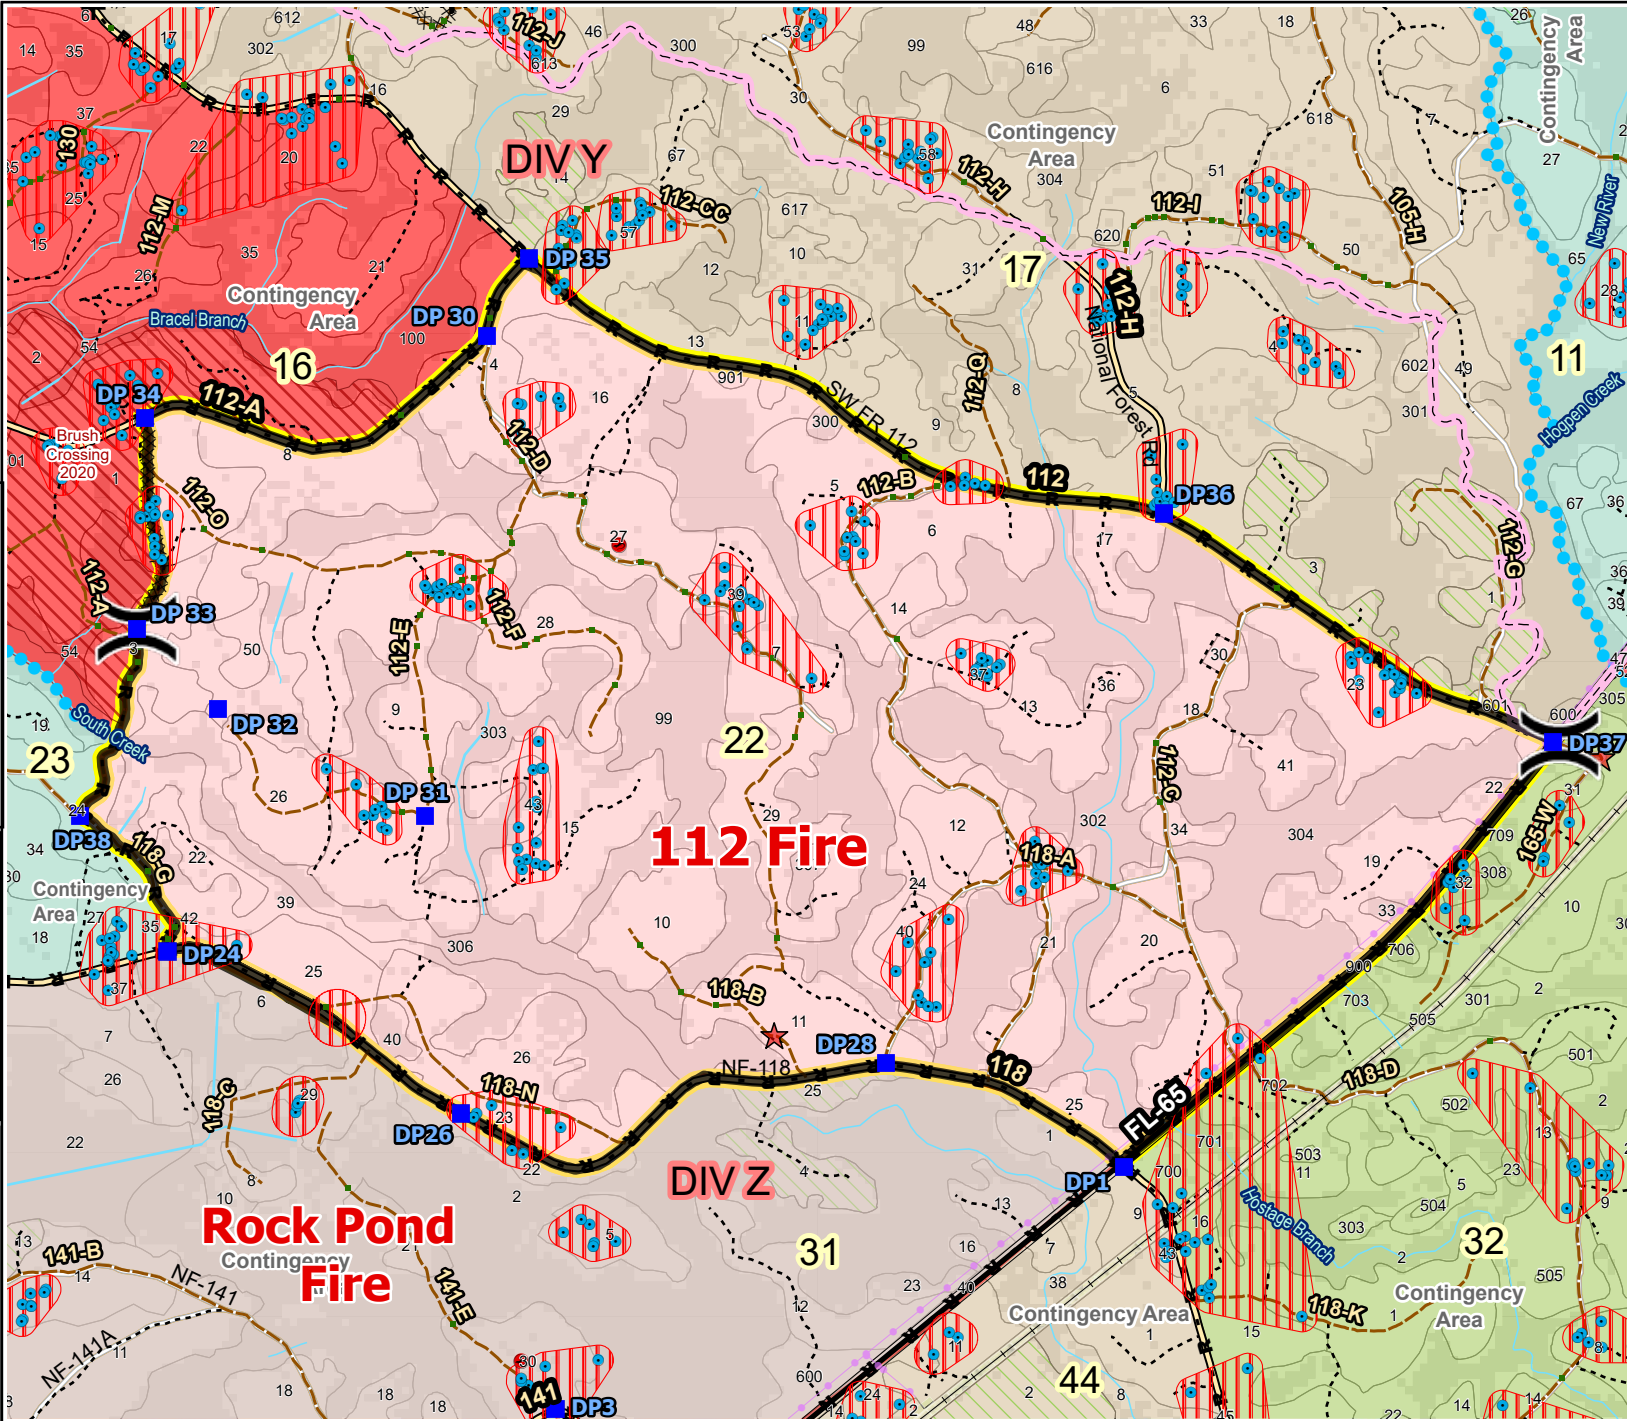

- RCW Trees
- RCW Cluster
- Flatwood
- Salamander
- Potential Pond
- Road Erosion
- Sapling Pines
- ★ Apiary
- Local Power Line
- Trails
- Control Line - Dozer
- Control Line - Road
- Sapling Pines
- Controlled Edge
- Daily Fire Perimeter

Burn Unit Info

Burn Unit	Adjacent Unit Yrs. Since Last Burn
 Burn Unit	0-1
 Pvt. Private	1-2
 USFS No Burn	2-3
 Burnable Area	3-4
 Did not burn last 20 yrs	4-5
 Burned during last 20 yrs	5-10
	11-13

Wildfire Map

IA Maps

BurnDate _____ Tr.Winds _____ Temp _____ Mix Ht. _____
 RH _____ Disp. Index _____ Wind _____ KBDI _____
 DSR _____ RX Position _____ Burn Boss _____
 Burn Unit Data Last Updated: 7/31/2023