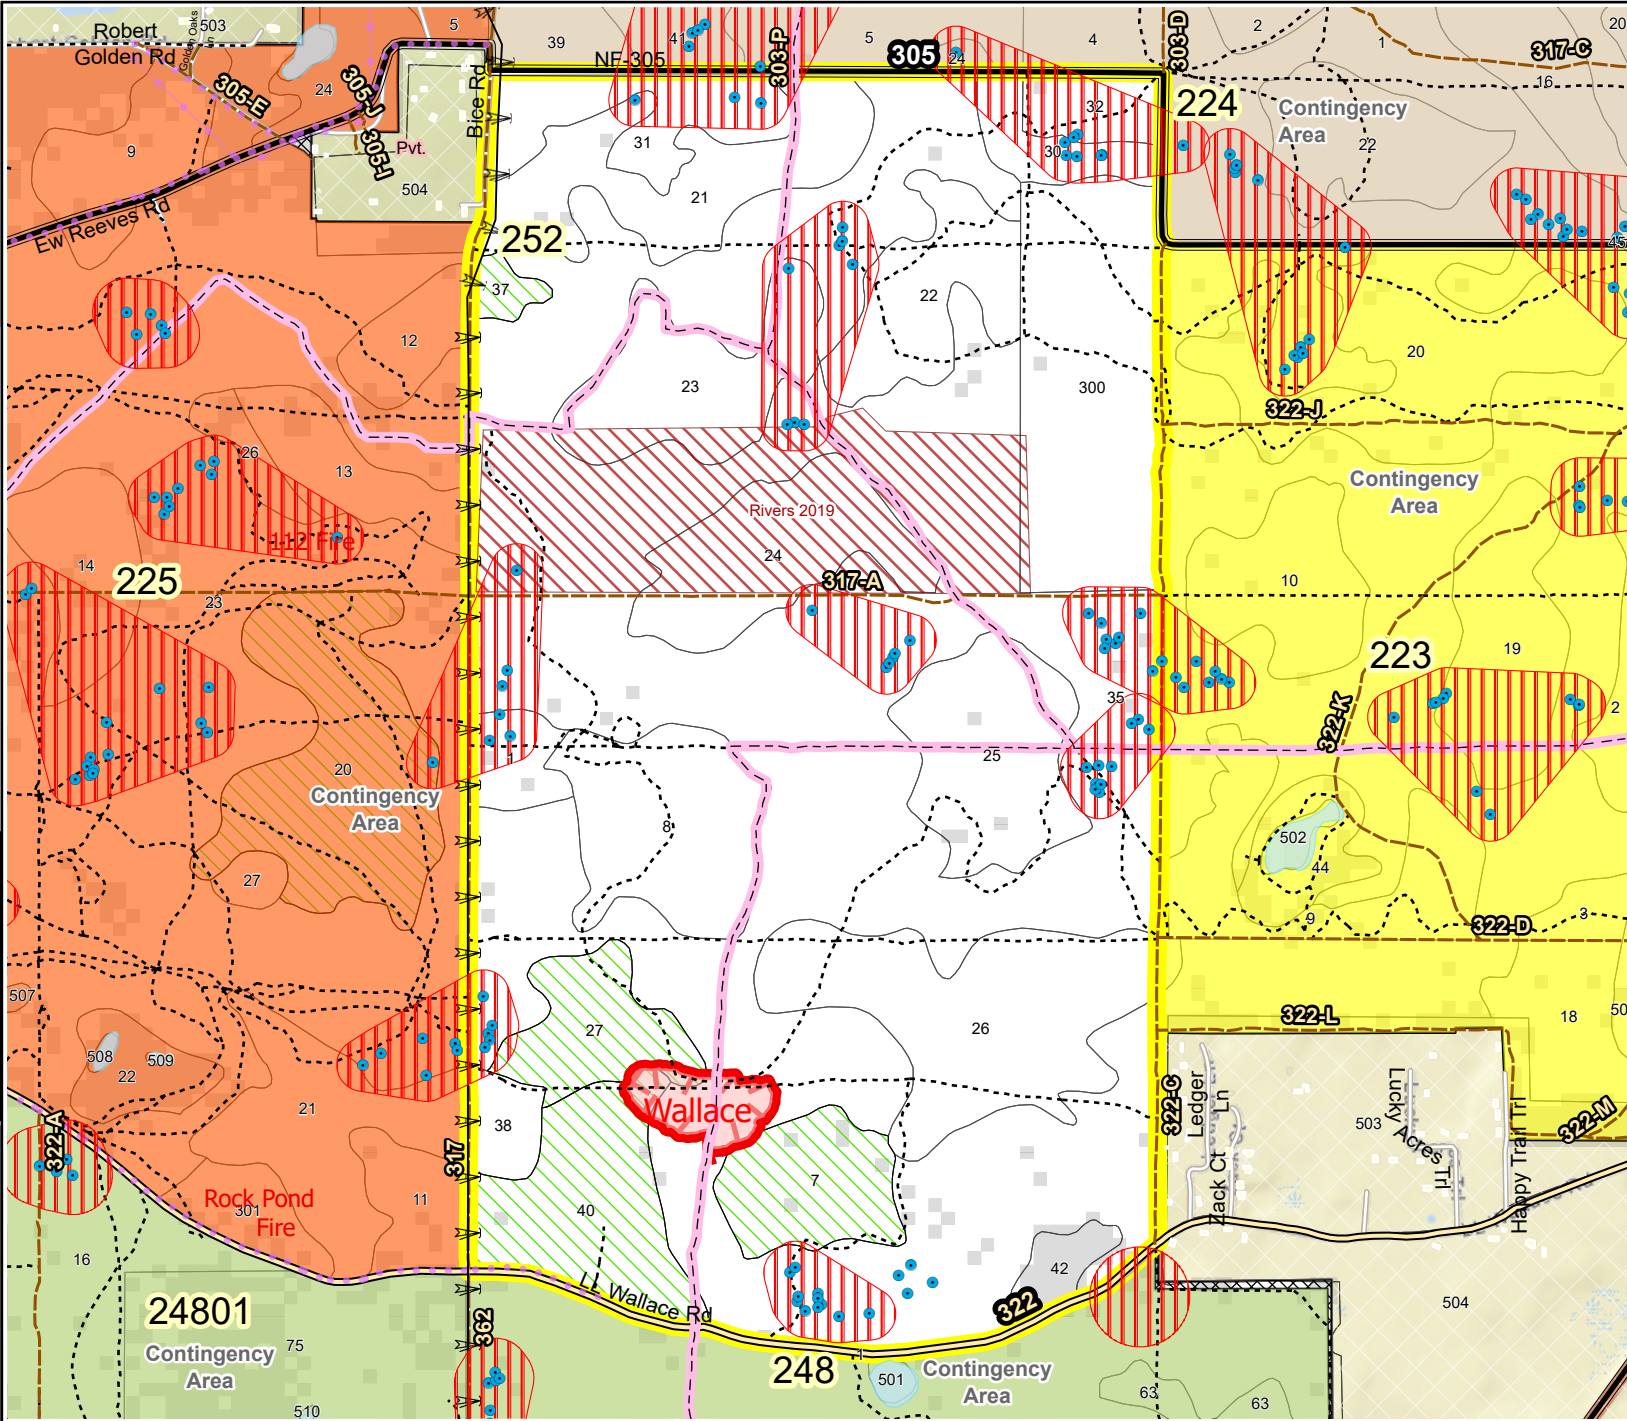

Wallace Fire

Incident#: FL-FNF-0000
 Financial Code: P8 (0805)
Burn Unit 252
 1139 FACTS Reportable Acres
 1139 Upland Acres
 Last Burned 2/22/2020
Wildfire Acres: 12
 Fire Perimeter @ 1900 hrs on 8/26/23

- RCW Trees
- Power
- Transmission
- Telephone
- Trails
- Daily Fire Perimeter

Burn Unit Info

| Burn Unit | Adjacent Unit Yrs. Since Last Burn |
|-----------|------------------------------------|
| | 0-1 |
| | 1-2 |
| | 2-3 |
| | 3-4 |
| | 4-5 |
| | 5-10 |
| | 11-13 |

Burnable Area

- Did not burn last 20 yrs
- Burned during last 20 yrs

Wildfire Map

IA Maps

BurnDate _____ Tr.Winds _____ Temp _____ Mix.Ht. _____
 RH _____ Disp. Index _____ Wind _____ KBDI _____
 DSR _____ RX Position _____ Burn Boss _____