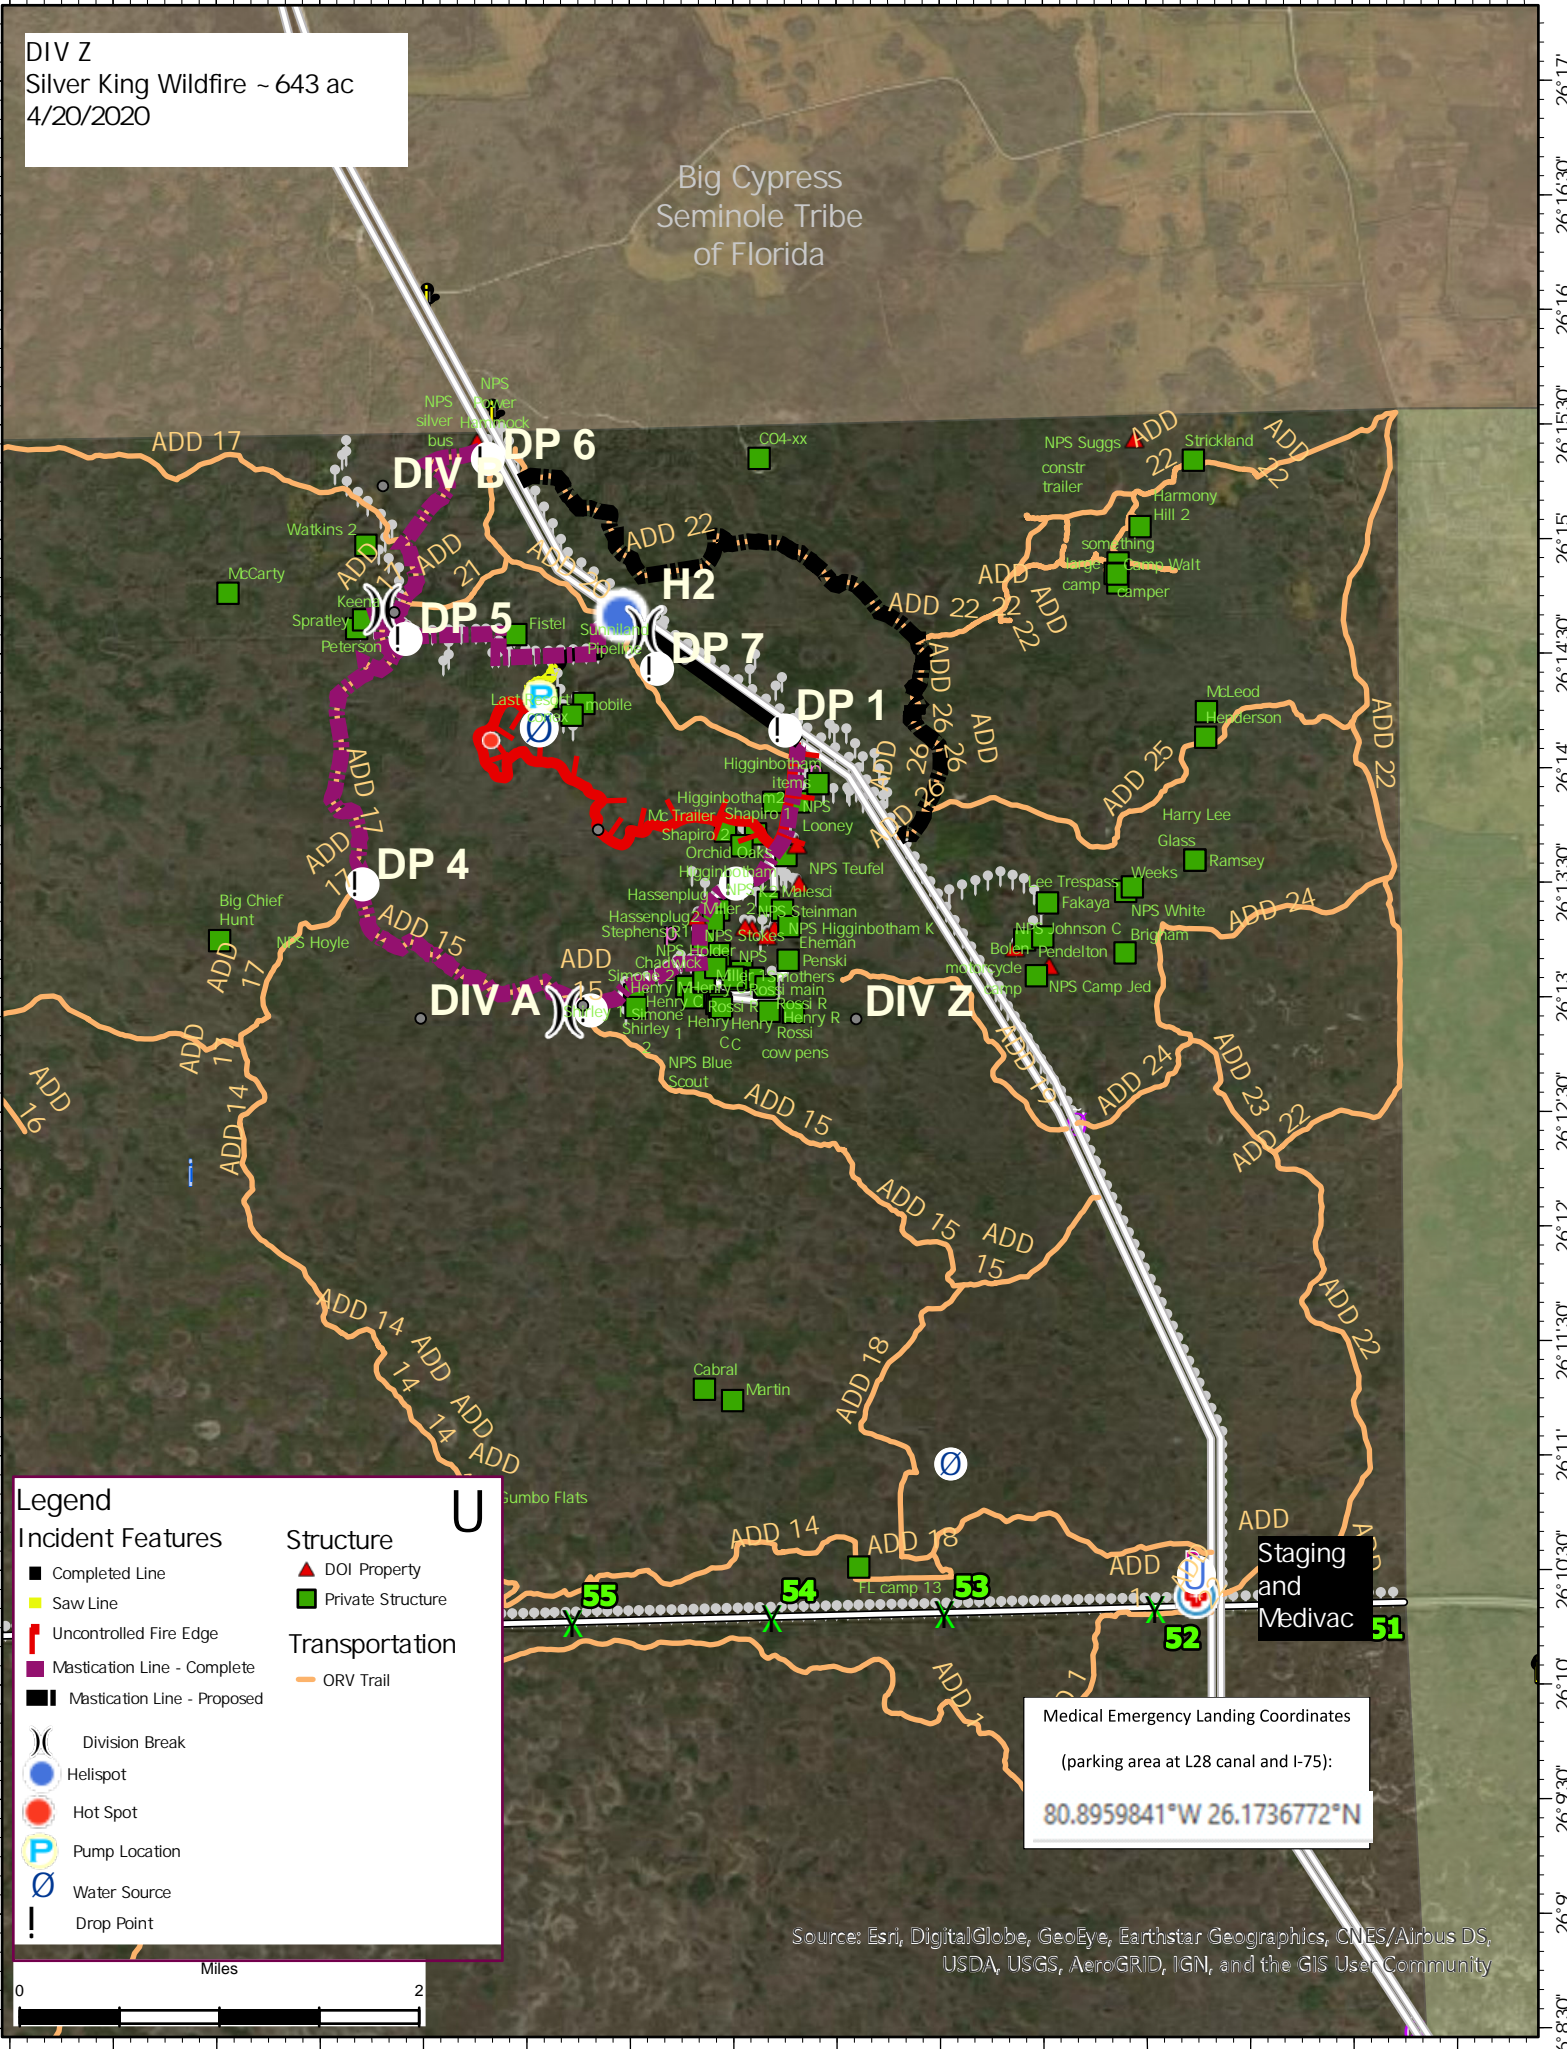

DIV Z
 Silver King Wildfire ~ 643 ac
 4/20/2020

Big Cypress
 Seminole Tribe
 of Florida

Source: Esri, DigitalGlobe, GeoEye, Earthstar Geographics, CNES/Airbus DS, USDA, USGS, AeroGRID, IGN, and the GIS User Community