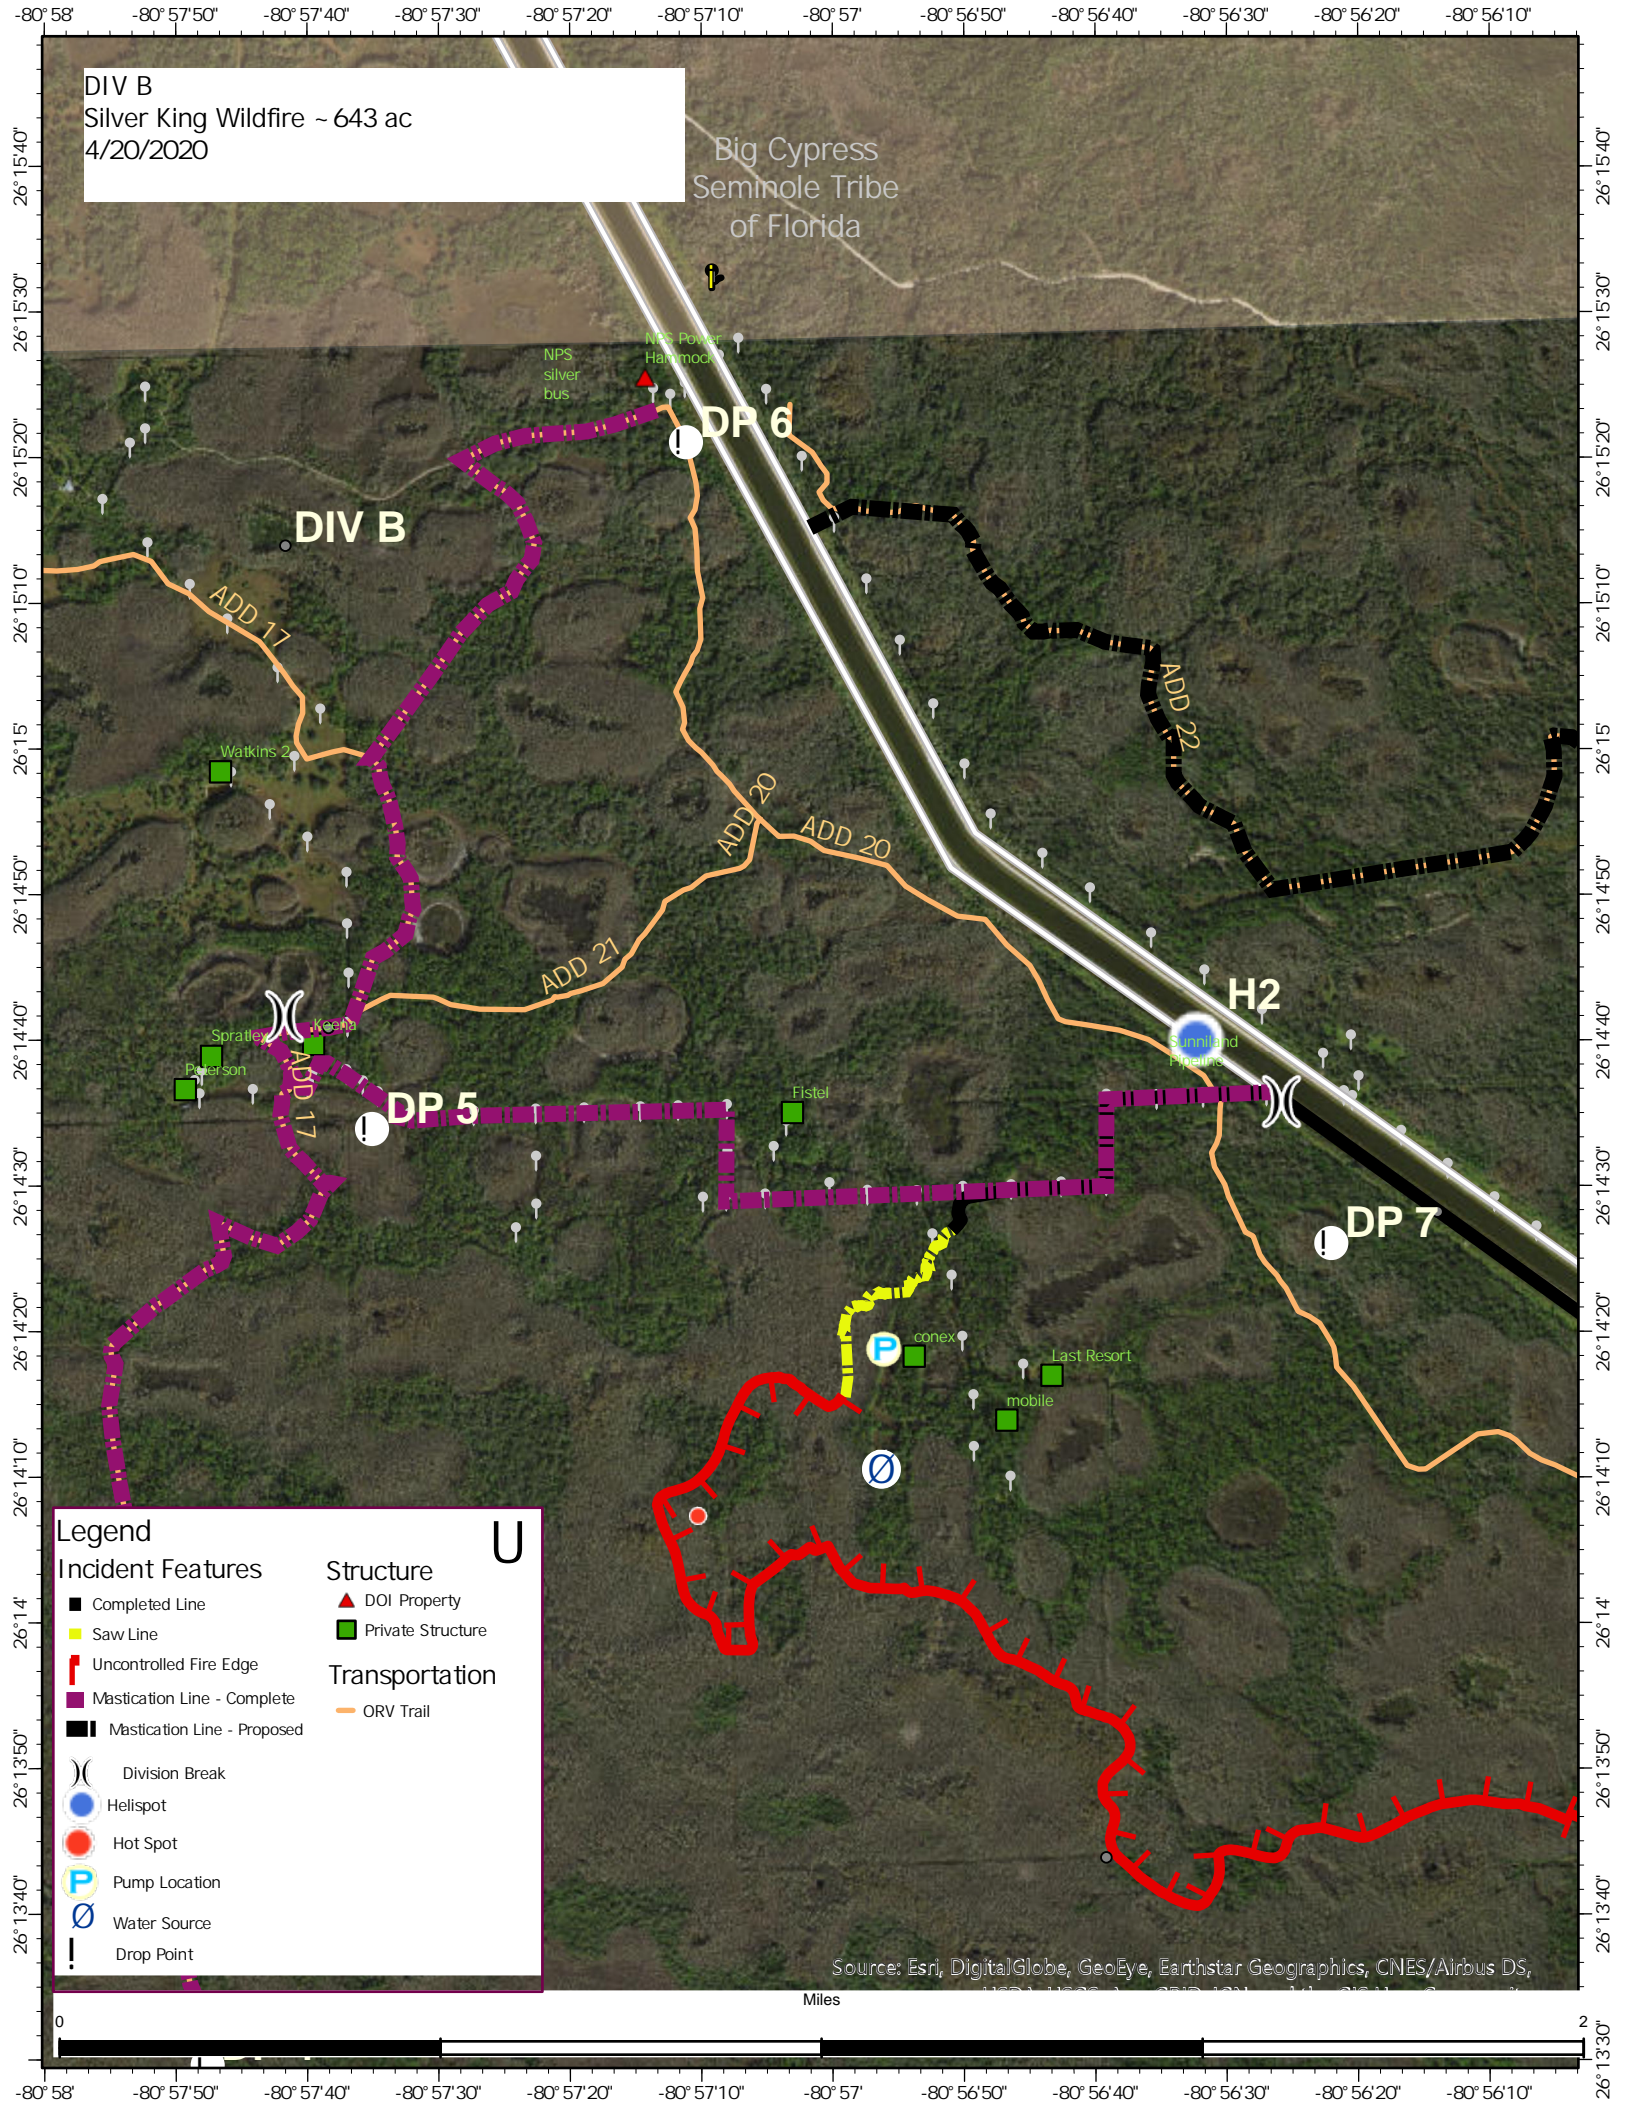

**DIV B**  
 Silver King Wildfire ~ 643 ac  
 4/20/2020

Big Cypress  
 Seminole Tribe  
 of Florida

**DIV B**

ADD 17

DP 6

Watkins 2

ADD 20

ADD 22

Spratley

DP 5

Flstel

H2

DP 7

Peterson

Keshia

conex

Last Resort

mobile

**Legend**

**Incident Features**

- Completed Line
- Saw Line
- Uncontrolled Fire Edge
- Mastication Line - Complete
- Mastication Line - Proposed
- Division Break
- Helispot
- Hot Spot
- Pump Location
- Water Source
- Drop Point

**Structure**

- DOI Property
- Private Structure

**Transportation**

- ORV Trail

Miles

Source: Esri, DigitalGlobe, GeoEye, Earthstar Geographics, CNES/Airbus DS,