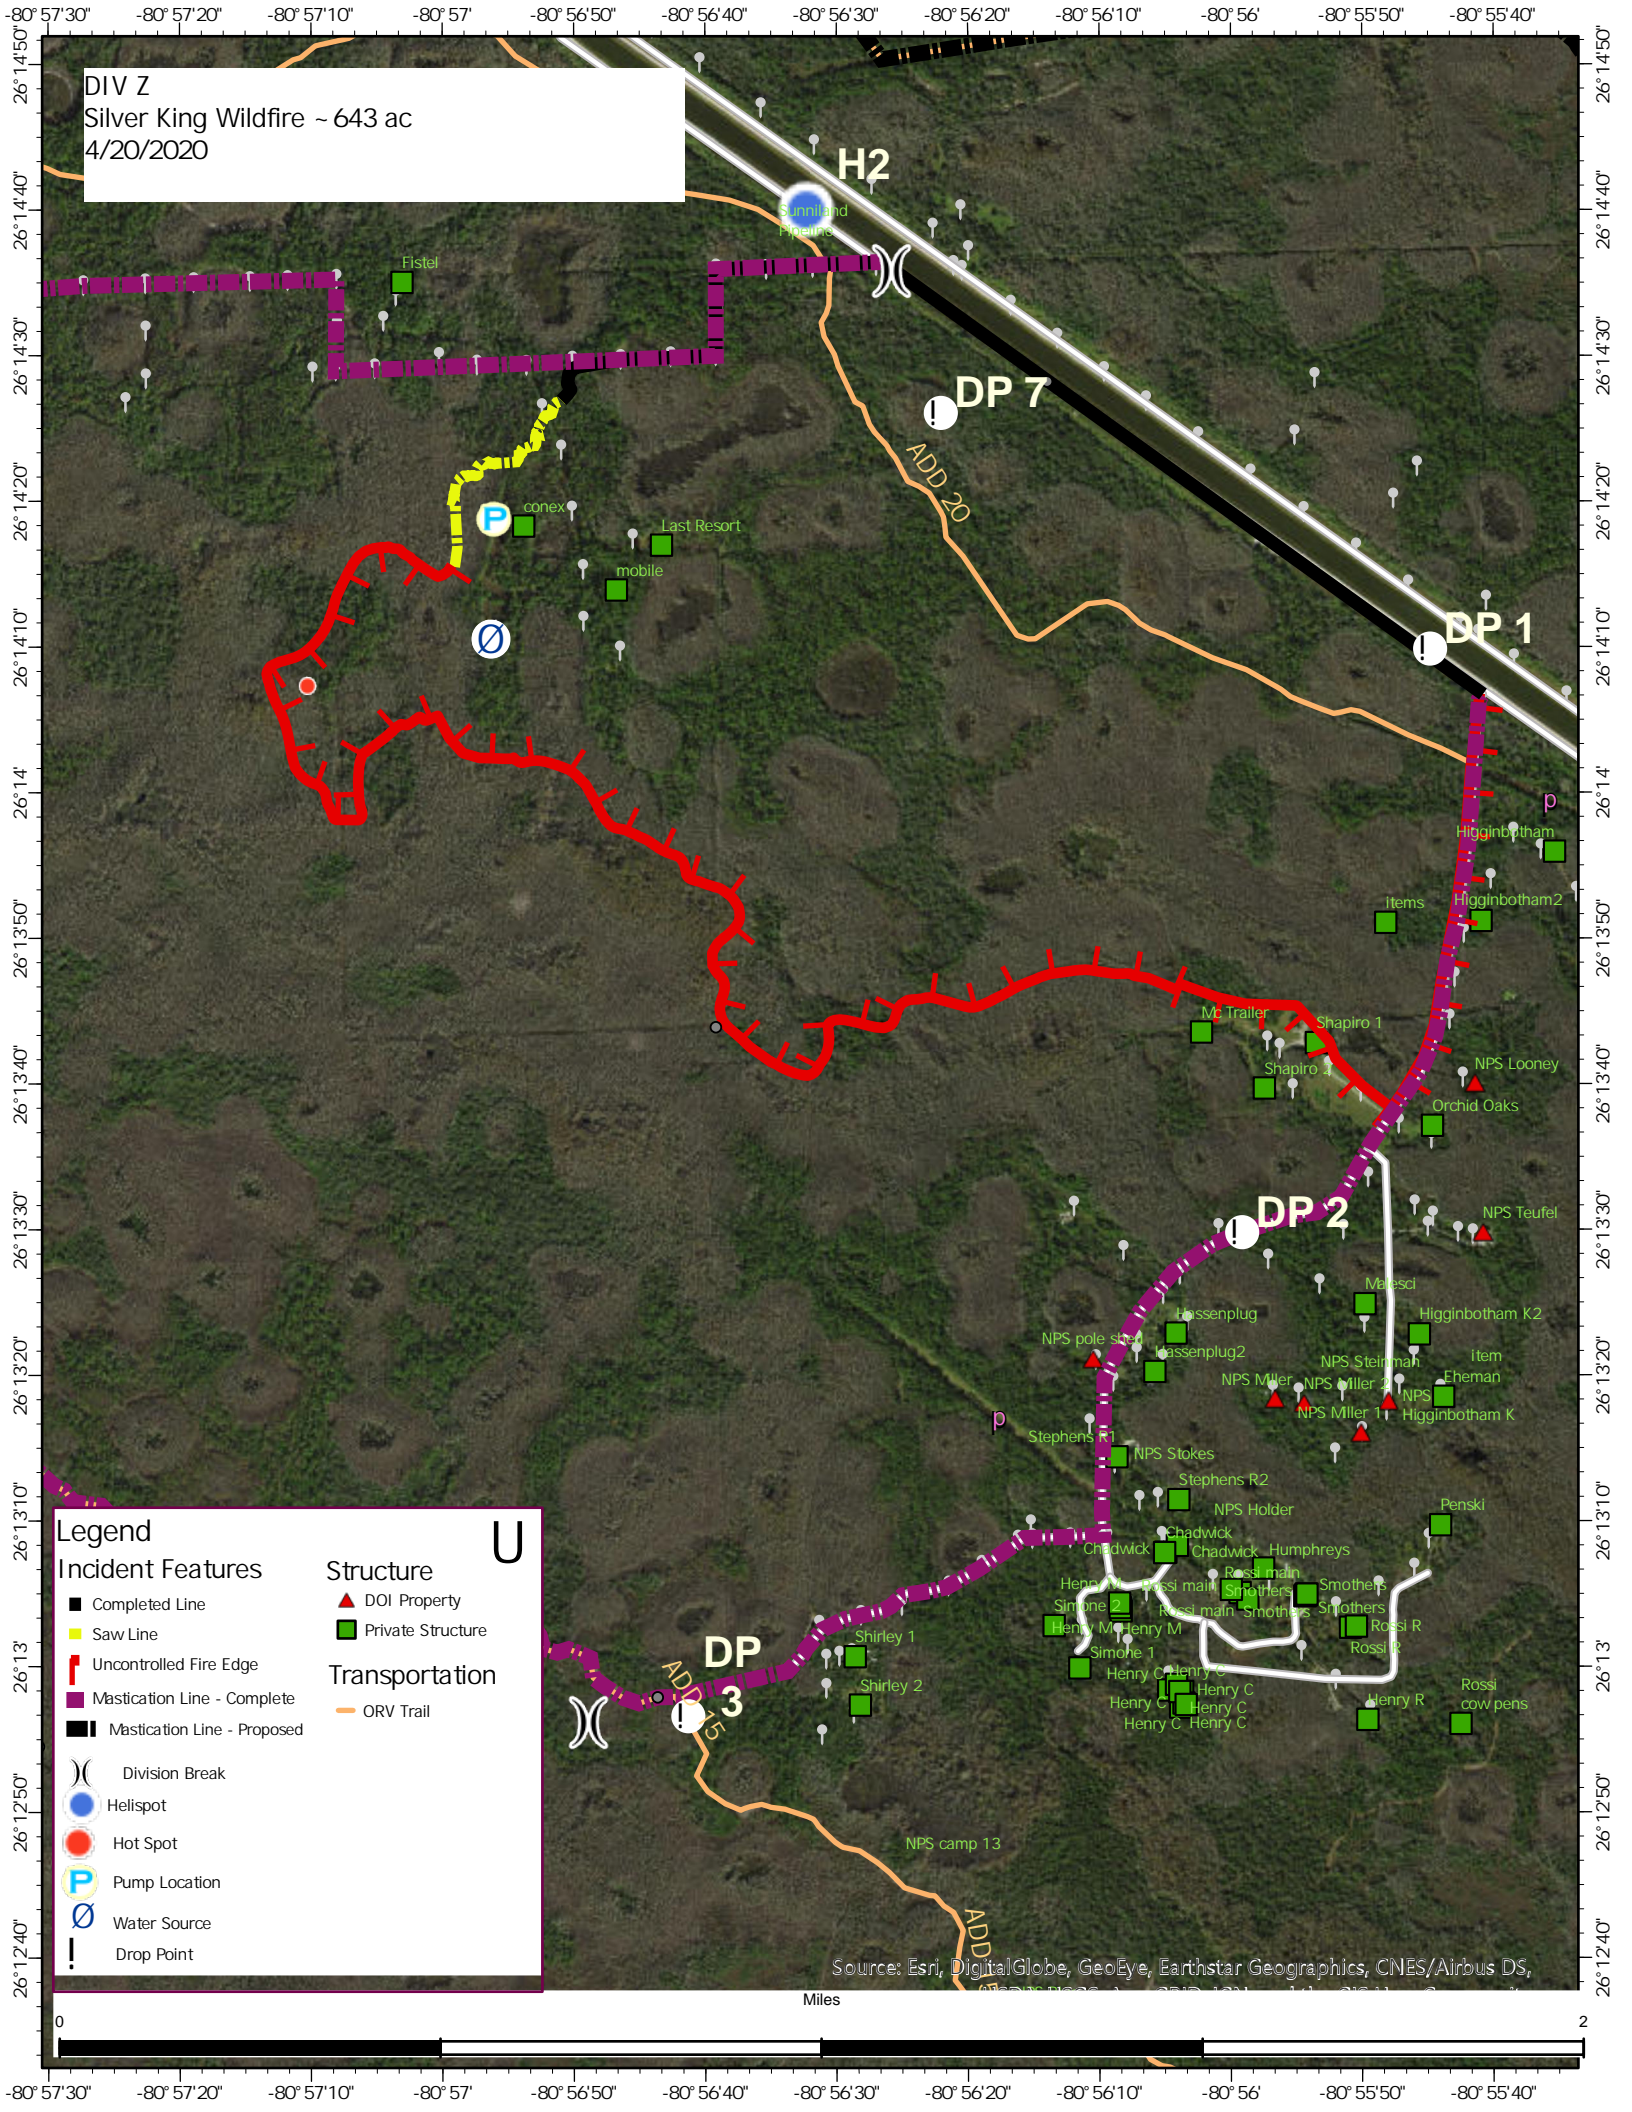

DIV Z
Silver King Wildfire ~ 643 ac
4/20/2020

Legend	
Incident Features	Structure
Completed Line	DOI Property
Saw Line	Private Structure
Uncontrolled Fire Edge	
Mastication Line - Complete	Transportation
Mastication Line - Proposed	ORV Trail
Division Break	
Helispot	
Hot Spot	
Pump Location	
Water Source	
Drop Point	

Source: Esri, DigitalGlobe, GeoEye, Earthstar Geographics, CNES/Airbus DS,

Miles