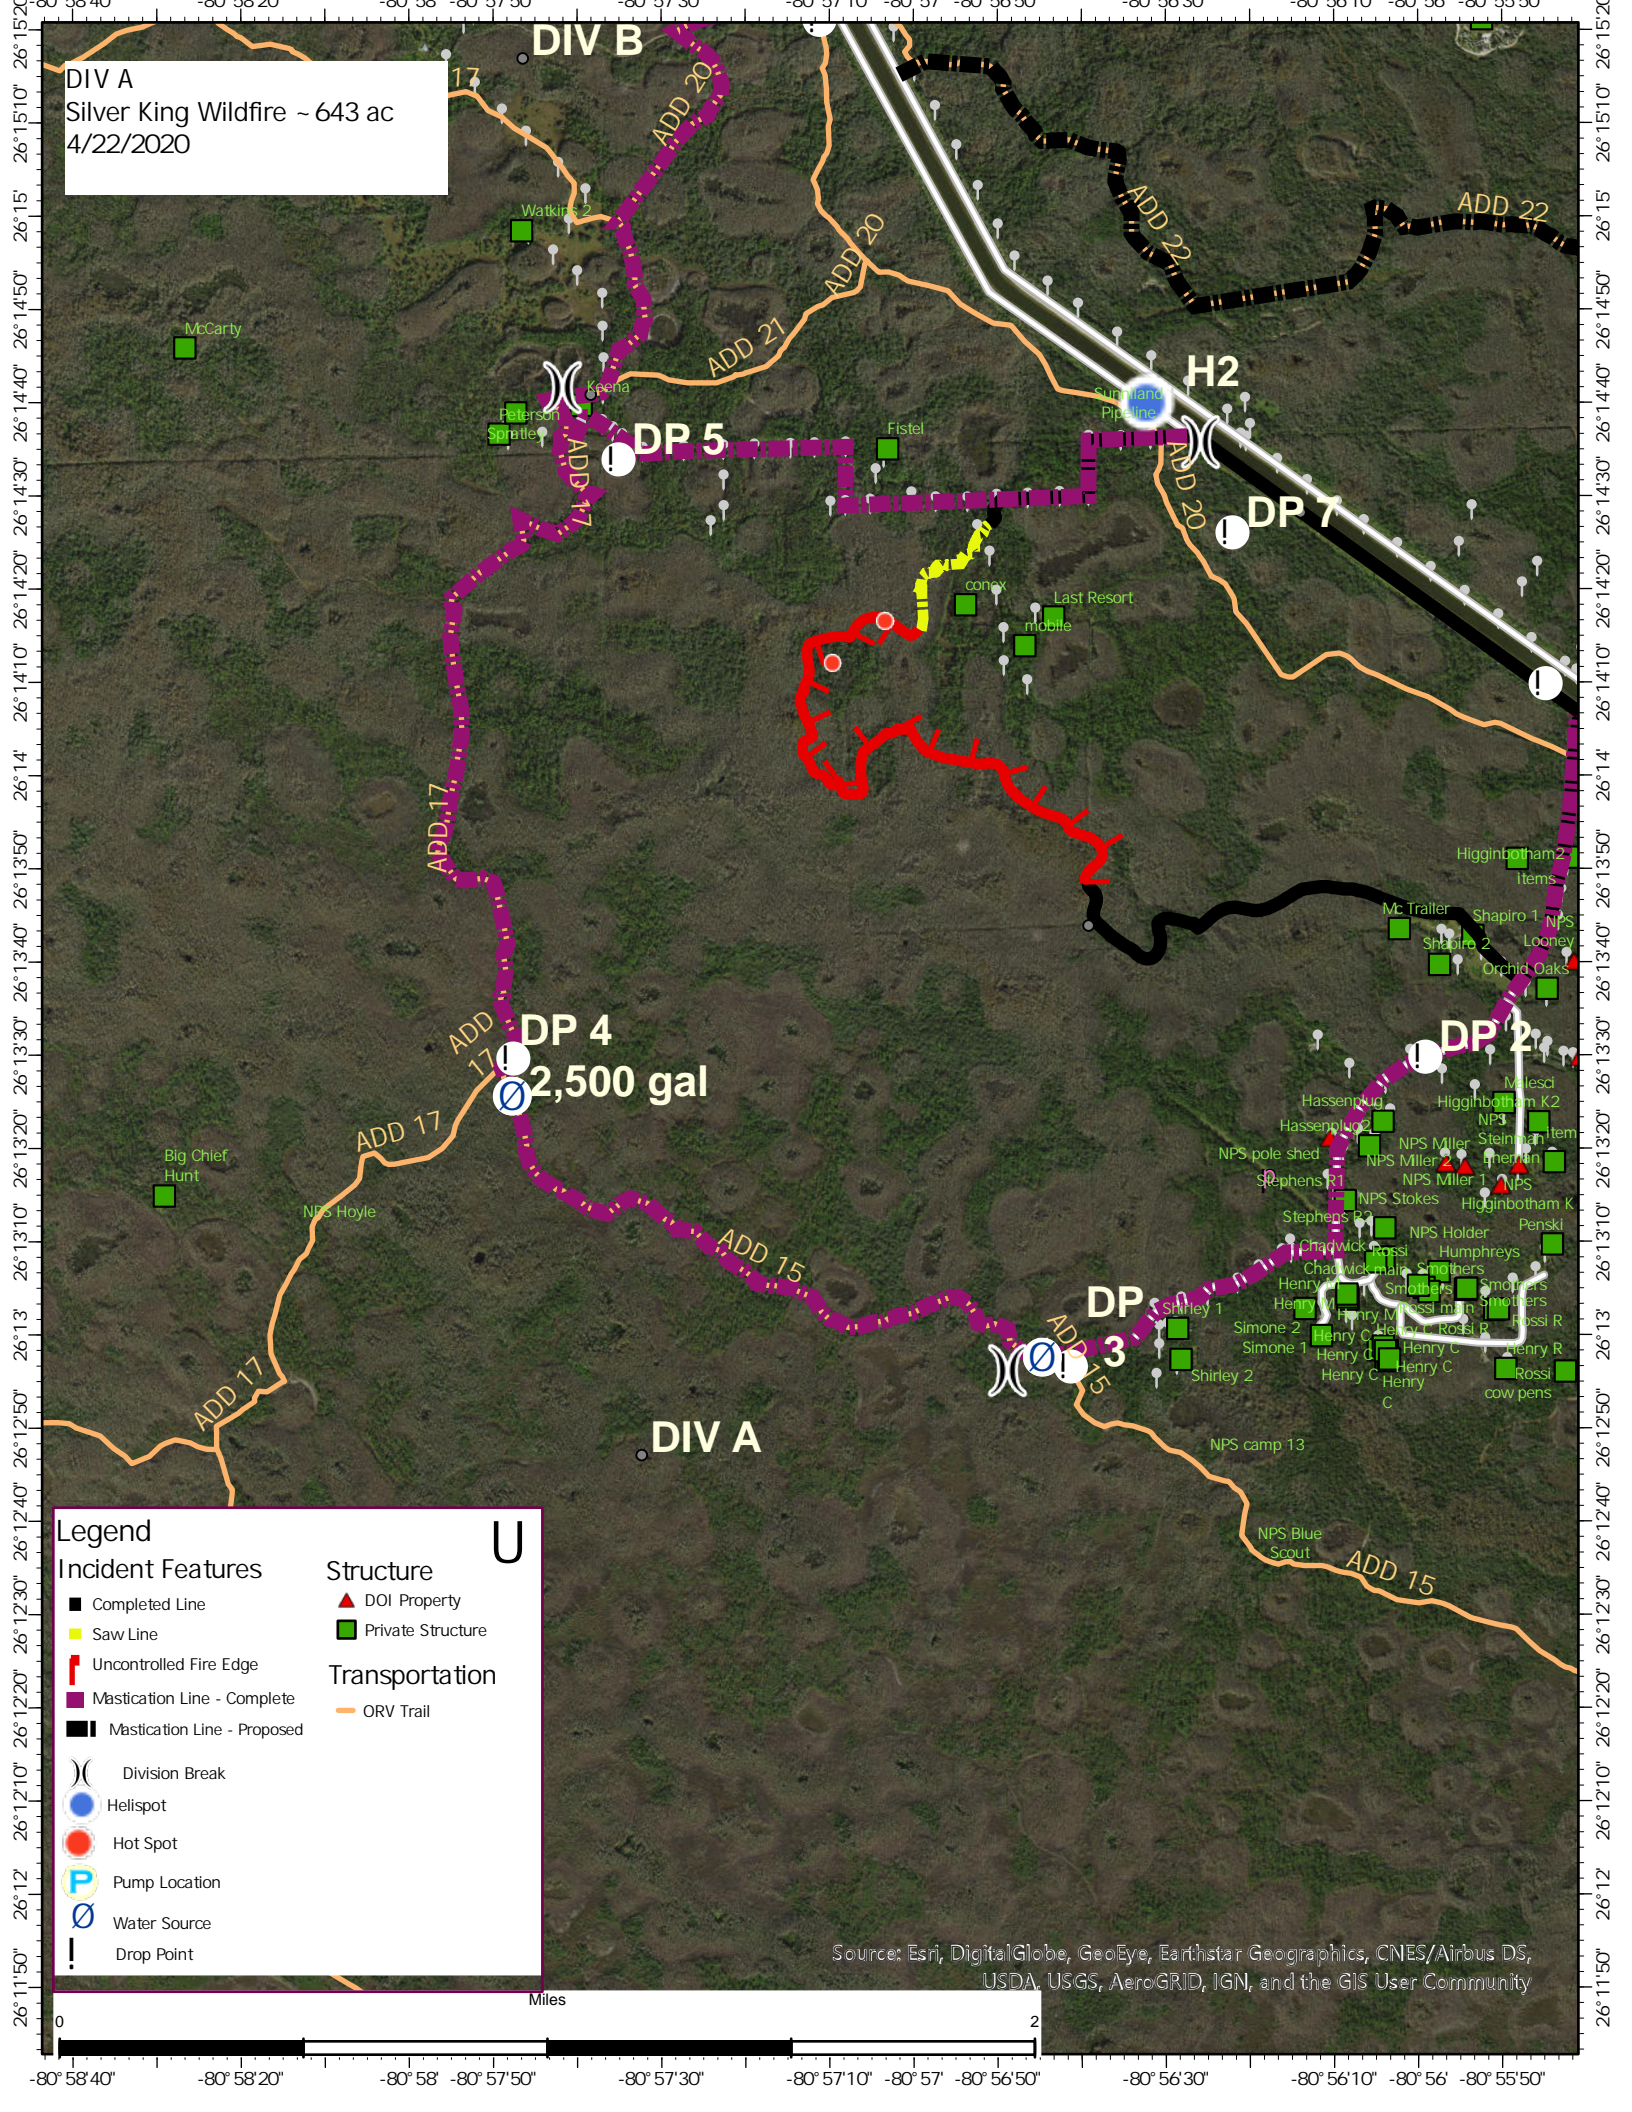

DIV A
 Silver King Wildfire ~ 643 ac
 4/22/2020

Legend

Incident Features	Structure
Completed Line	DOI Property
Saw Line	Private Structure
Uncontrolled Fire Edge	
Mastication Line - Complete	Transportation
Mastication Line - Proposed	ORV Trail
Division Break	
Helispot	
Hot Spot	
Pump Location	
Water Source	
Drop Point	

Source: Esri, DigitalGlobe, GeoEye, Earthstar Geographics, CNES/Airbus DS, USDA, USGS, AeroGRID, IGN, and the GIS User Community

Miles 0 2