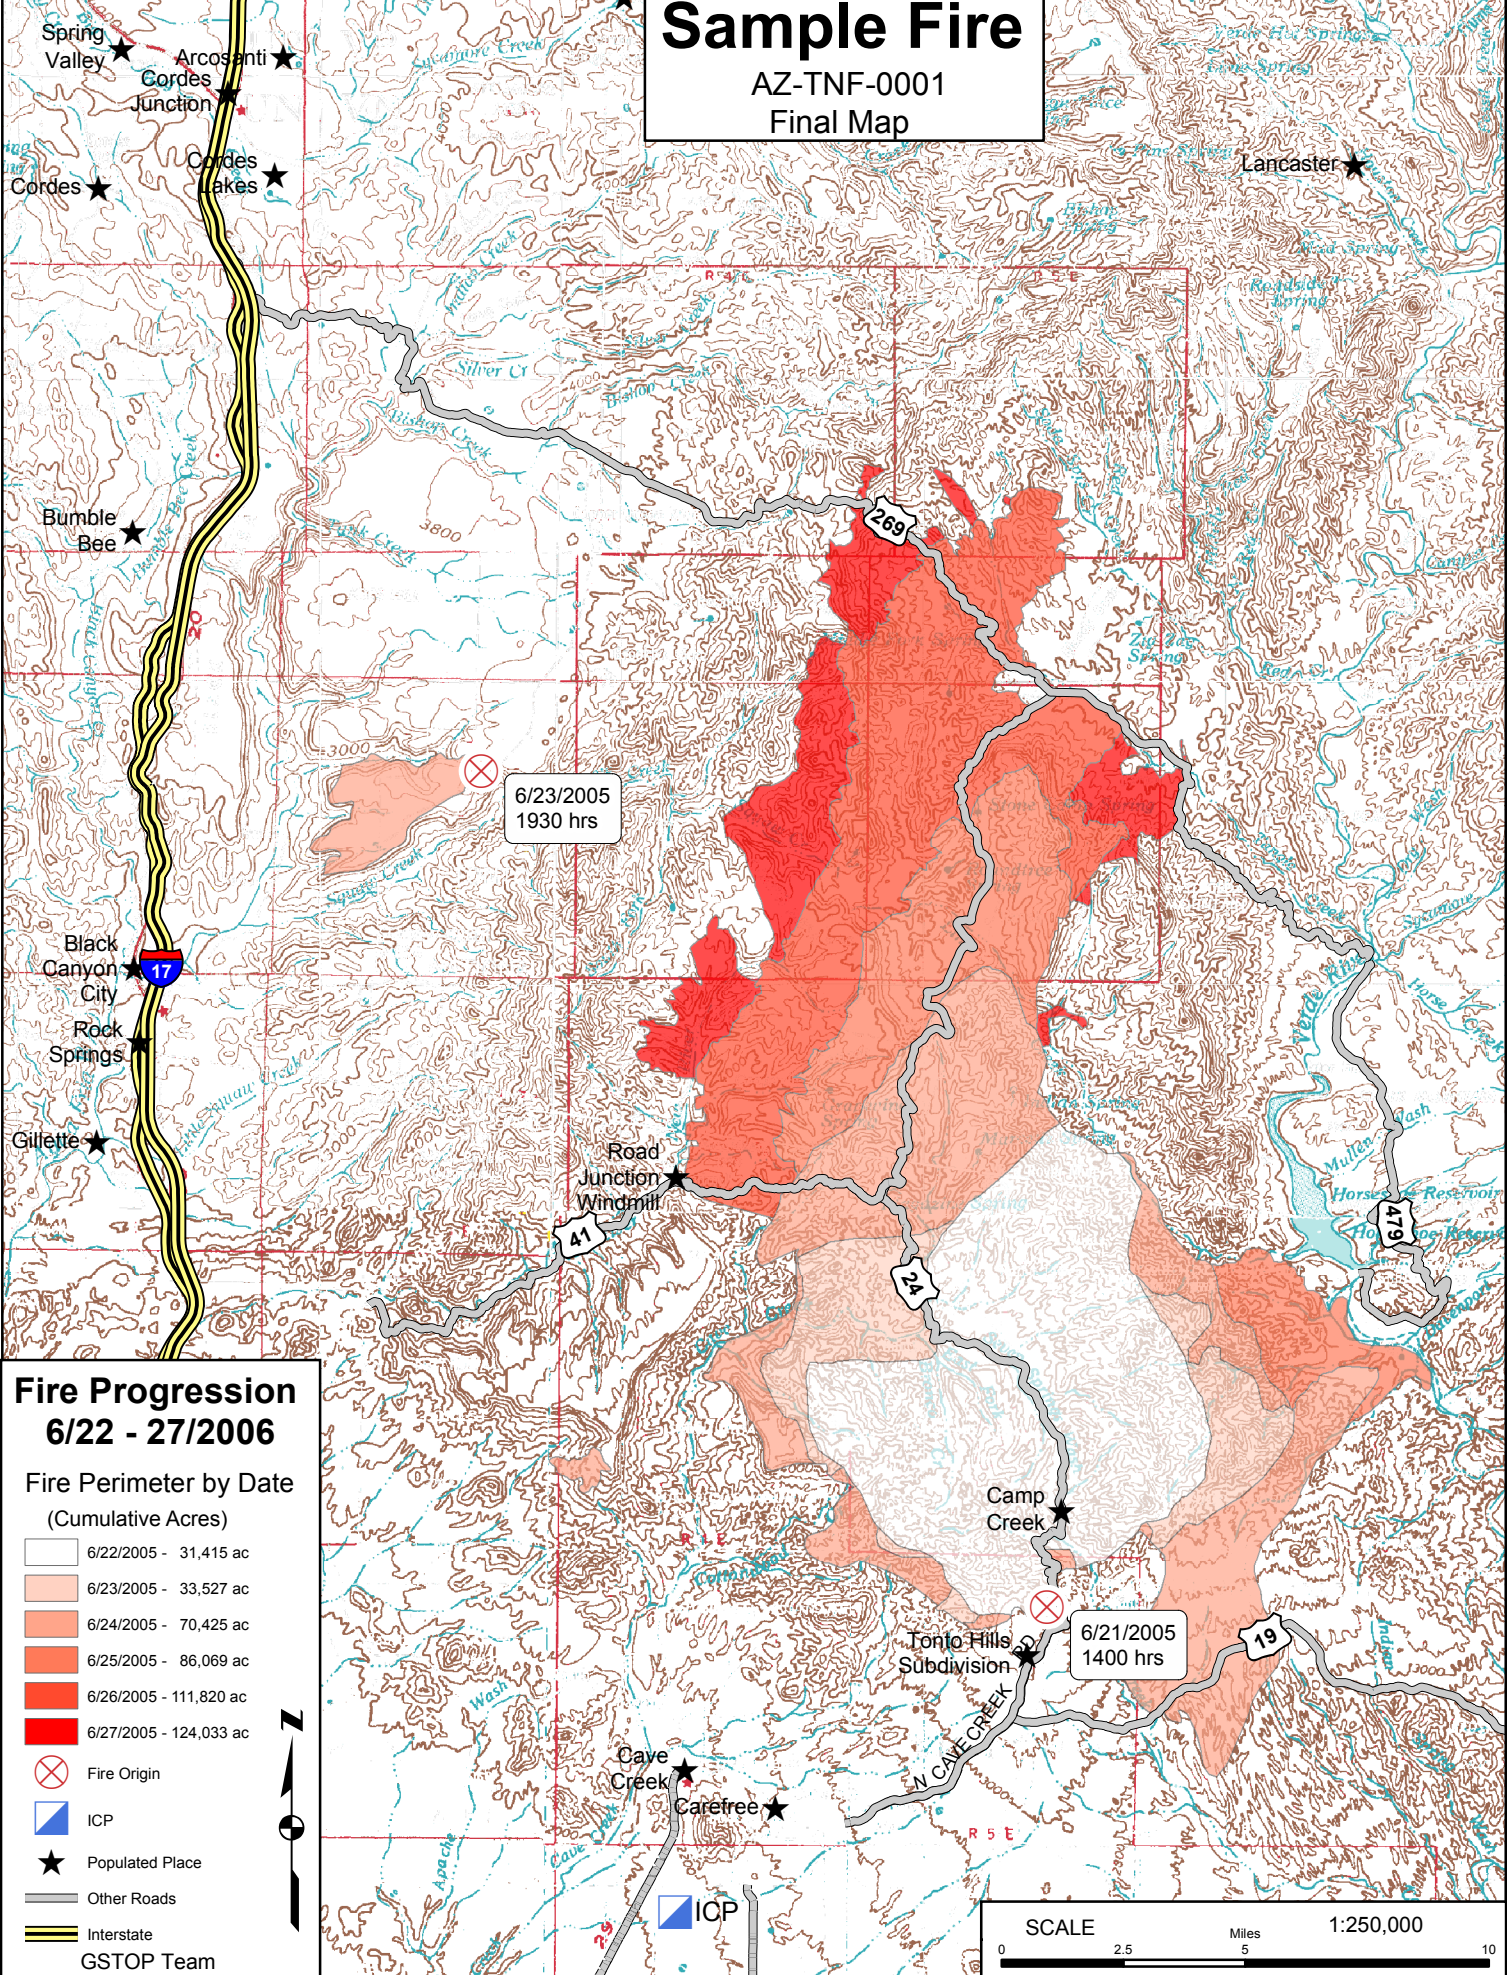

# Sample Fire

AZ-TNF-0001  
Final Map

## Fire Progression 6/22 - 27/2006

Fire Perimeter by Date  
(Cumulative Acres)

- 6/22/2005 - 31,415 ac
- 6/23/2005 - 33,527 ac
- 6/24/2005 - 70,425 ac
- 6/25/2005 - 86,069 ac
- 6/26/2005 - 111,820 ac
- 6/27/2005 - 124,033 ac

- X Fire Origin
- ICP
- Populated Place
- Other Roads
- Interstate
- GSTOP Team