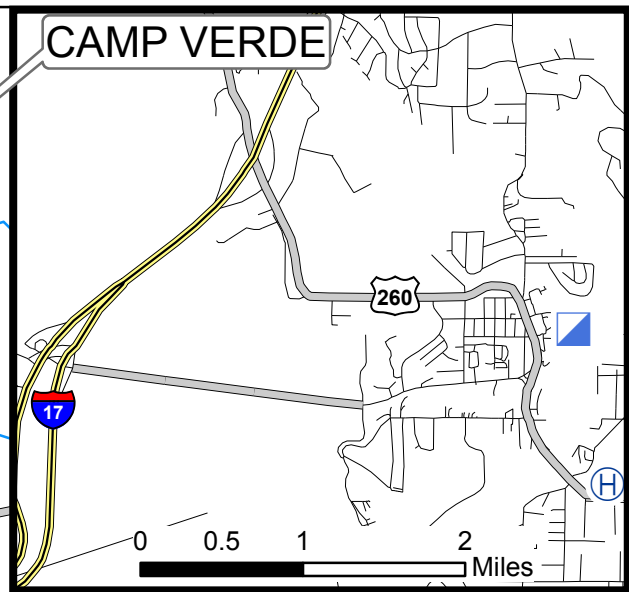

Sample Fire

AZ-TNF-0001

0 2.5 5 10 15 20 Miles

GSTOP Team 07/02/2006 1000 hrs

CAMP VERDE