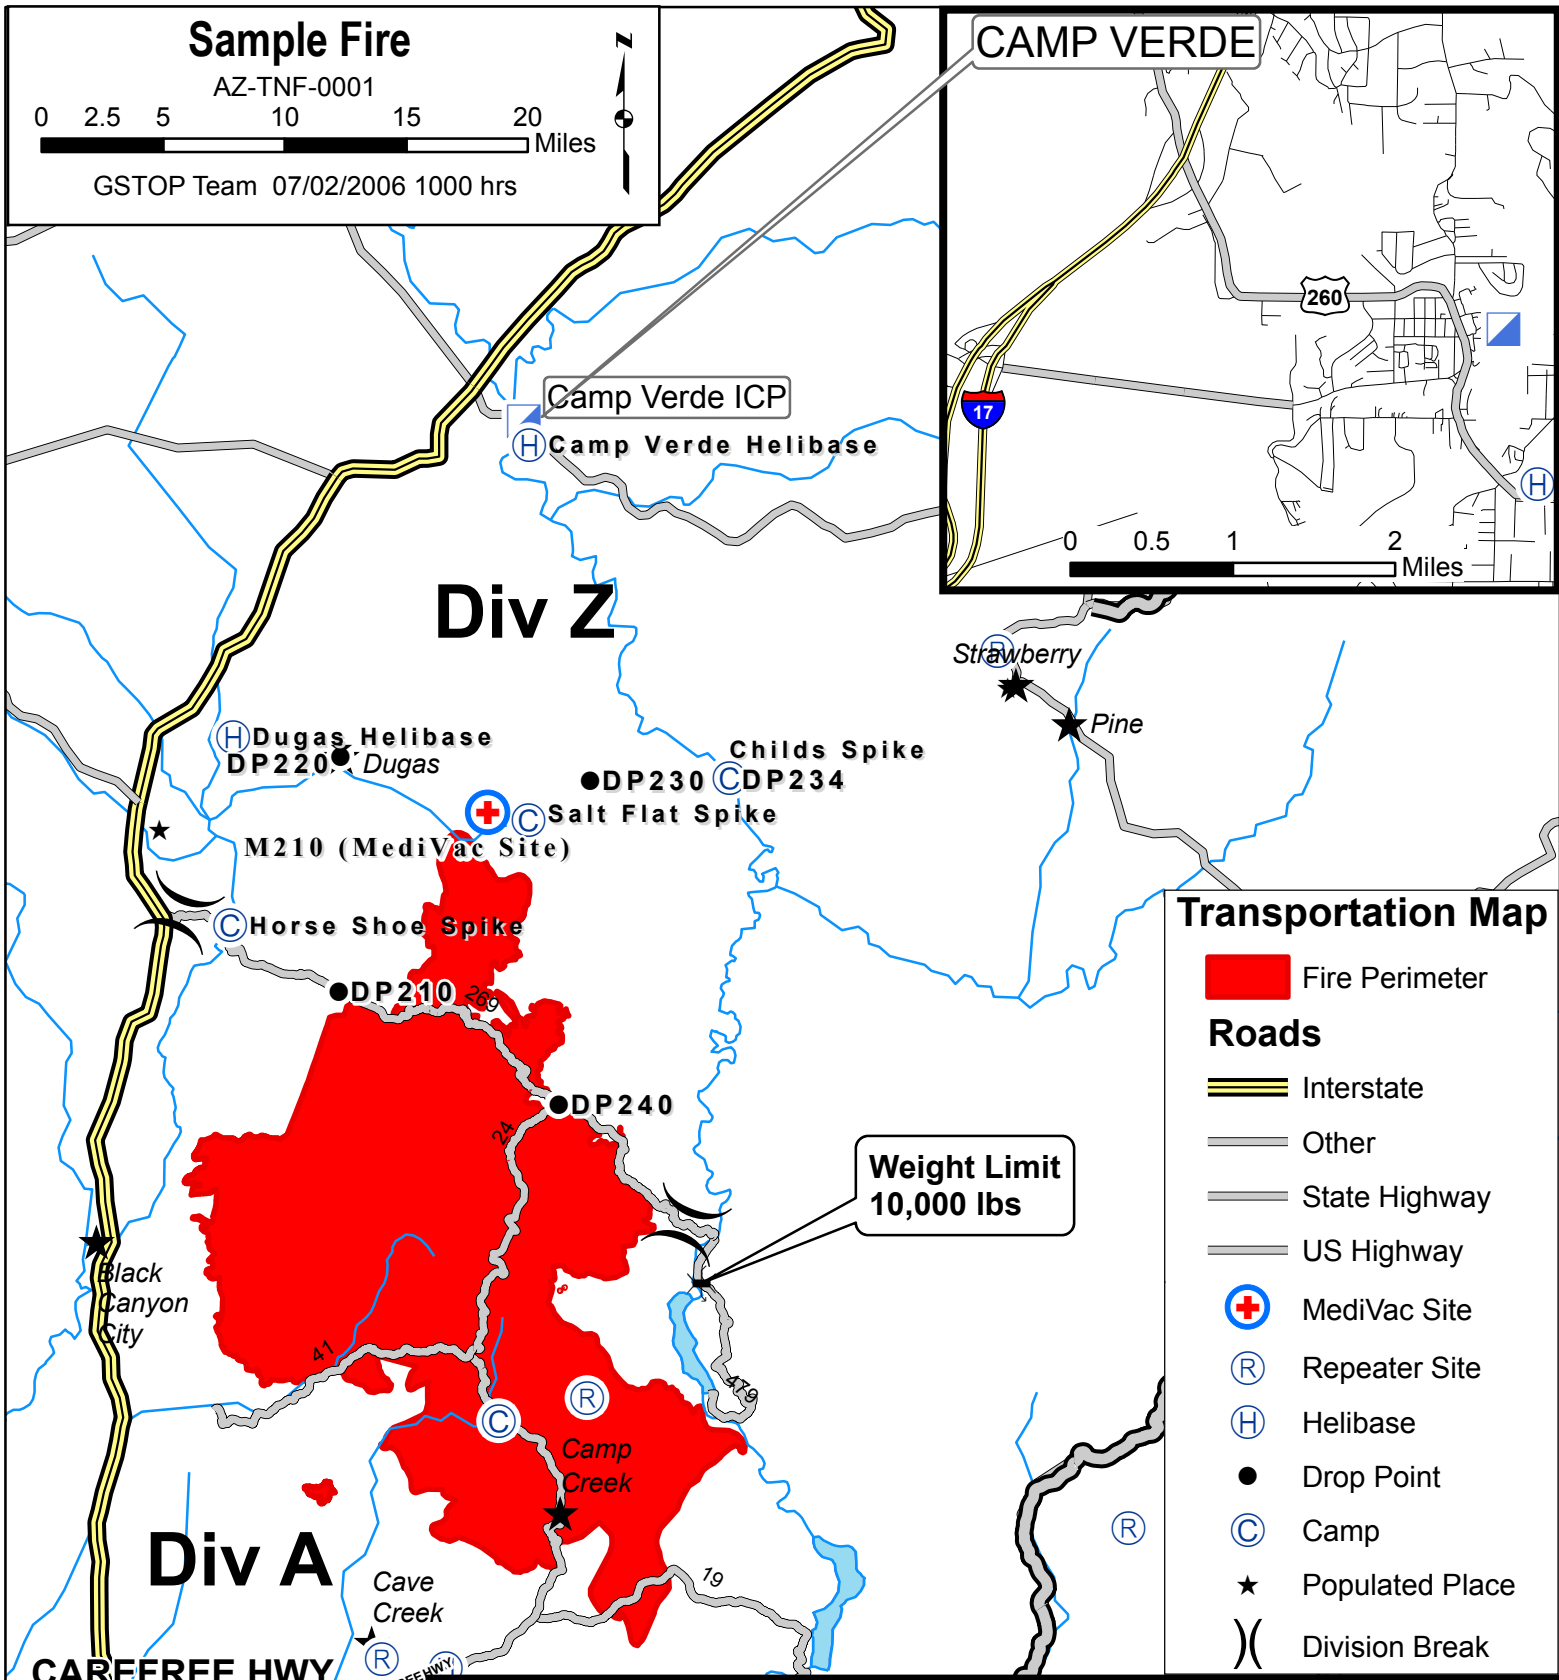

# Sample Fire

AZ-TNF-0001

0 2.5 5 10 15 20 Miles

GSTOP Team 07/02/2006 1000 hrs

## CAMP VERDE

## Transportation Map

Fire Perimeter

### Roads

- Interstate
- Other
- State Highway
- US Highway

- MediVac Site
- Repeater Site
- Helibase
- Drop Point
- Camp
- Populated Place
- Division Break