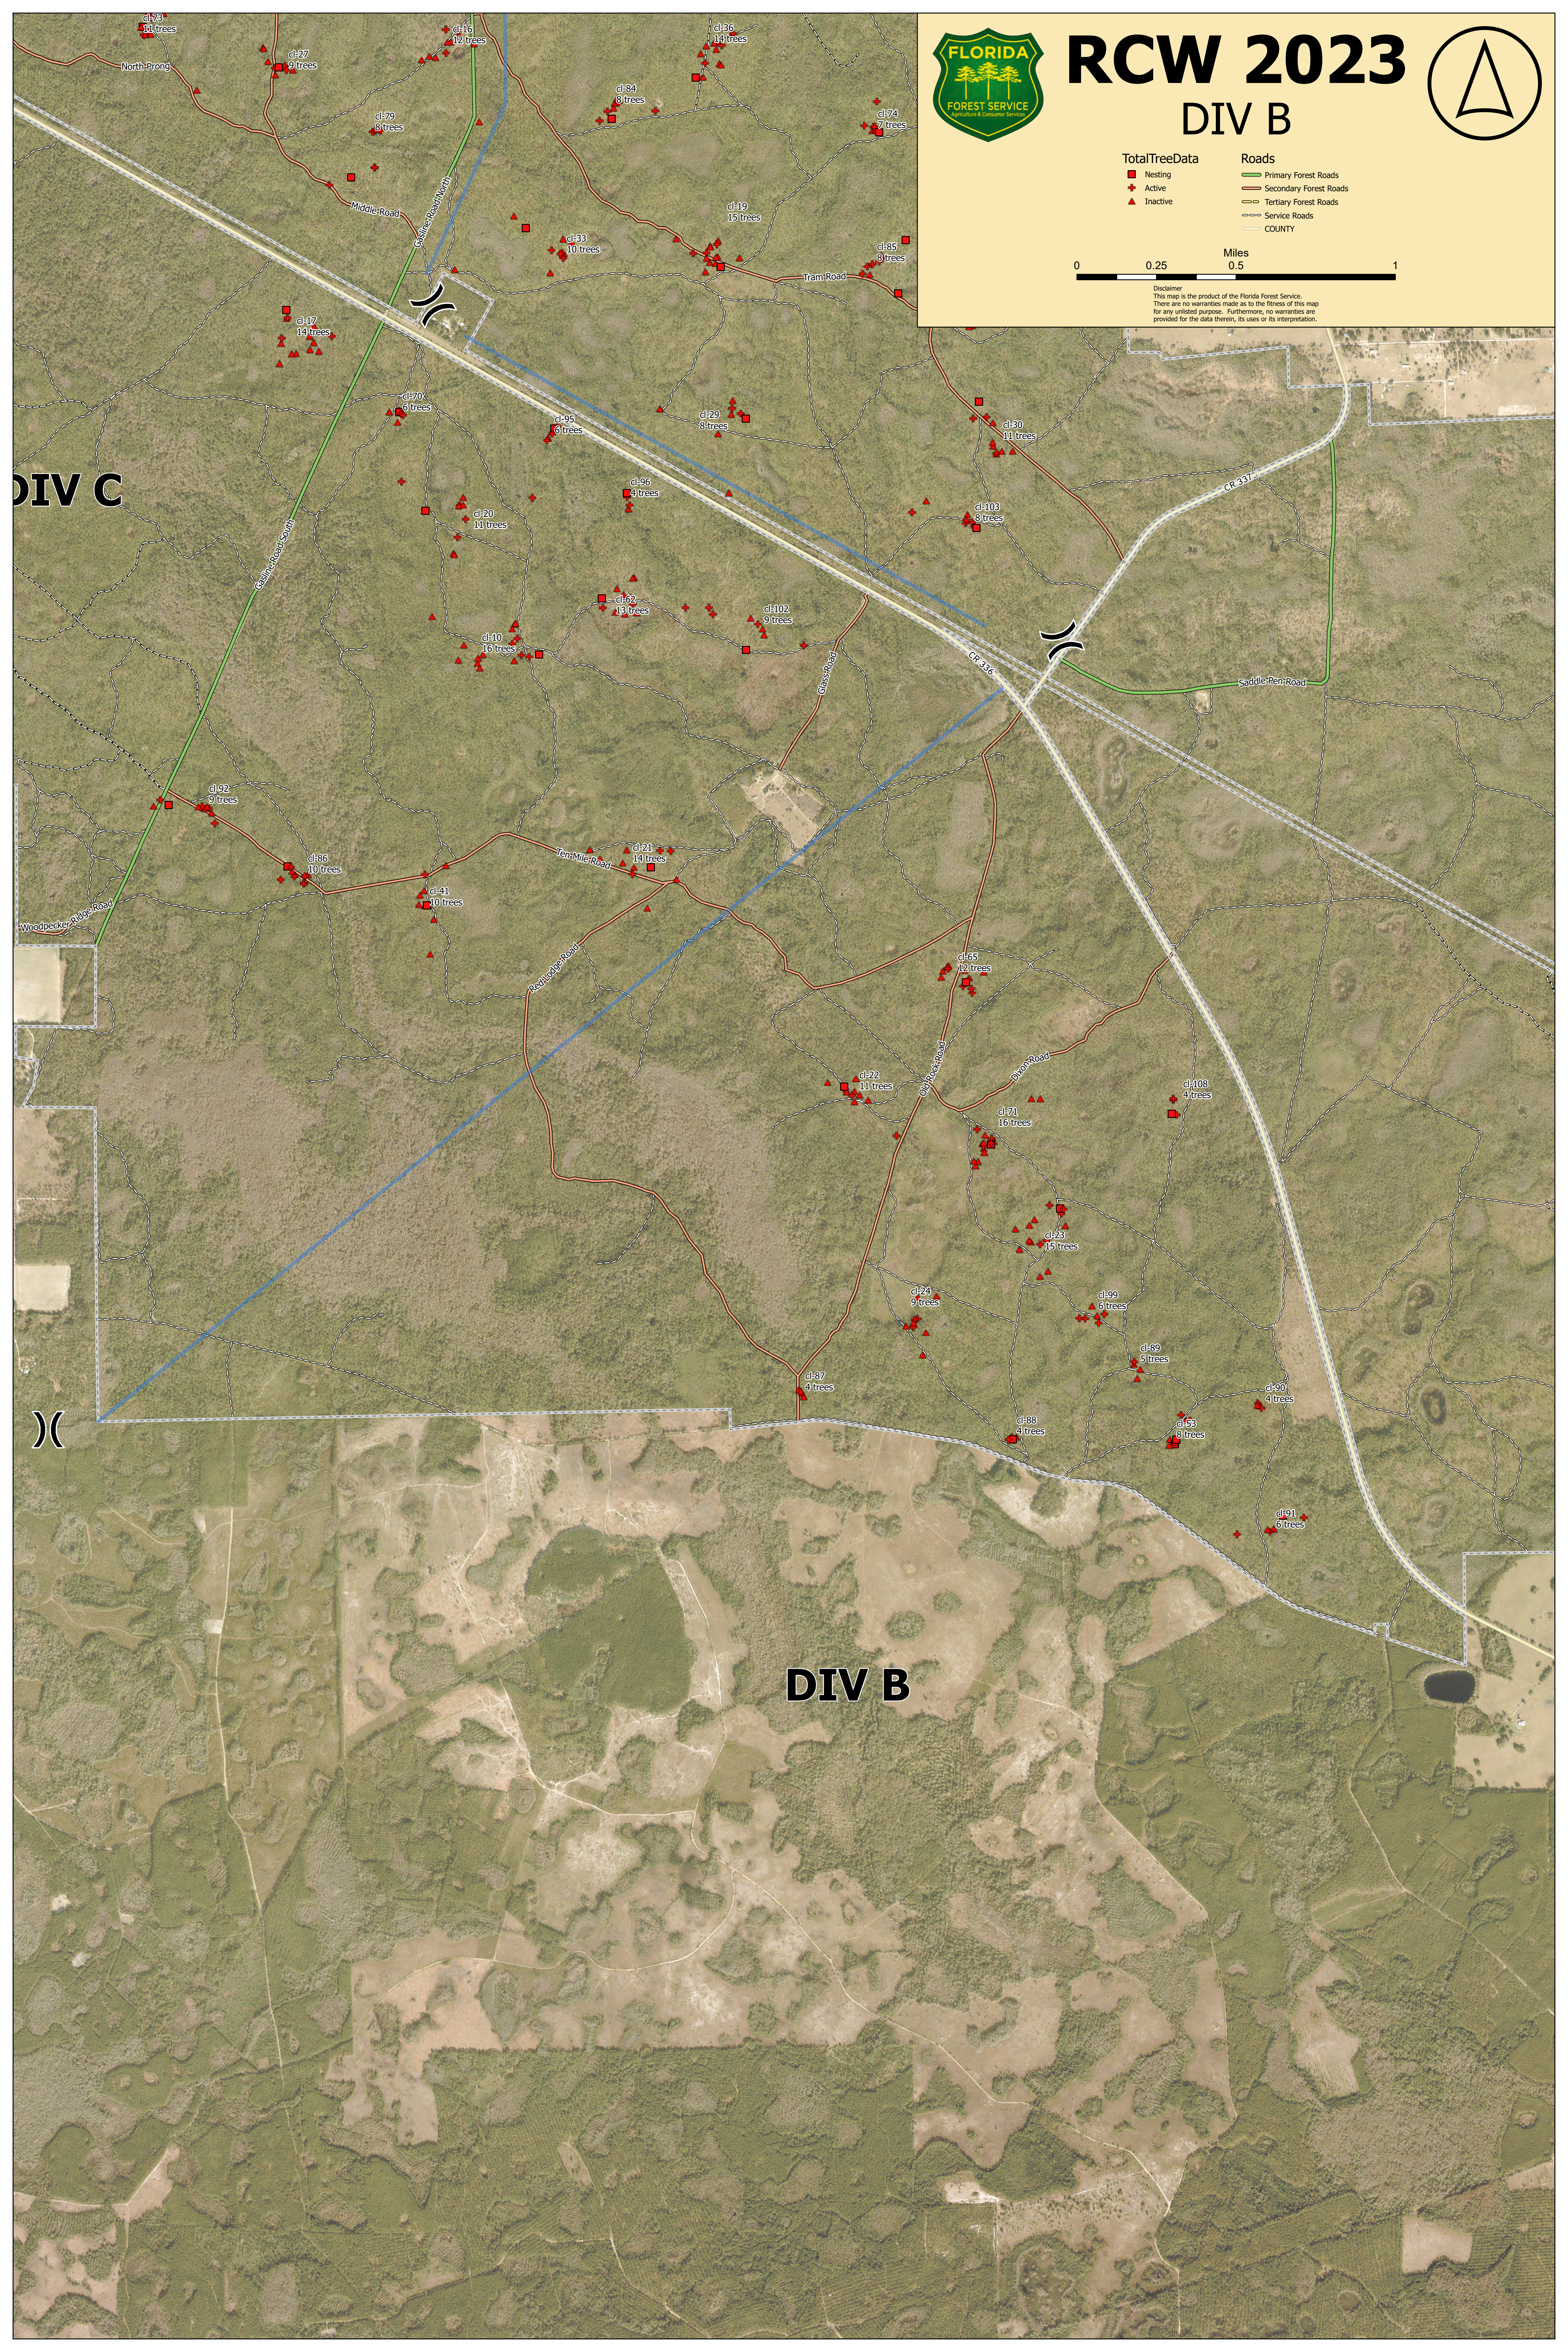

RCW 2023

DIV B

TotalTreeData

- Nesting
- + Active
- ▲ Inactive

Roads

- Primary Forest Roads
- Secondary Forest Roads
- Tertiary Forest Roads
- Service Roads
- COUNTY

DIV C

DIV B