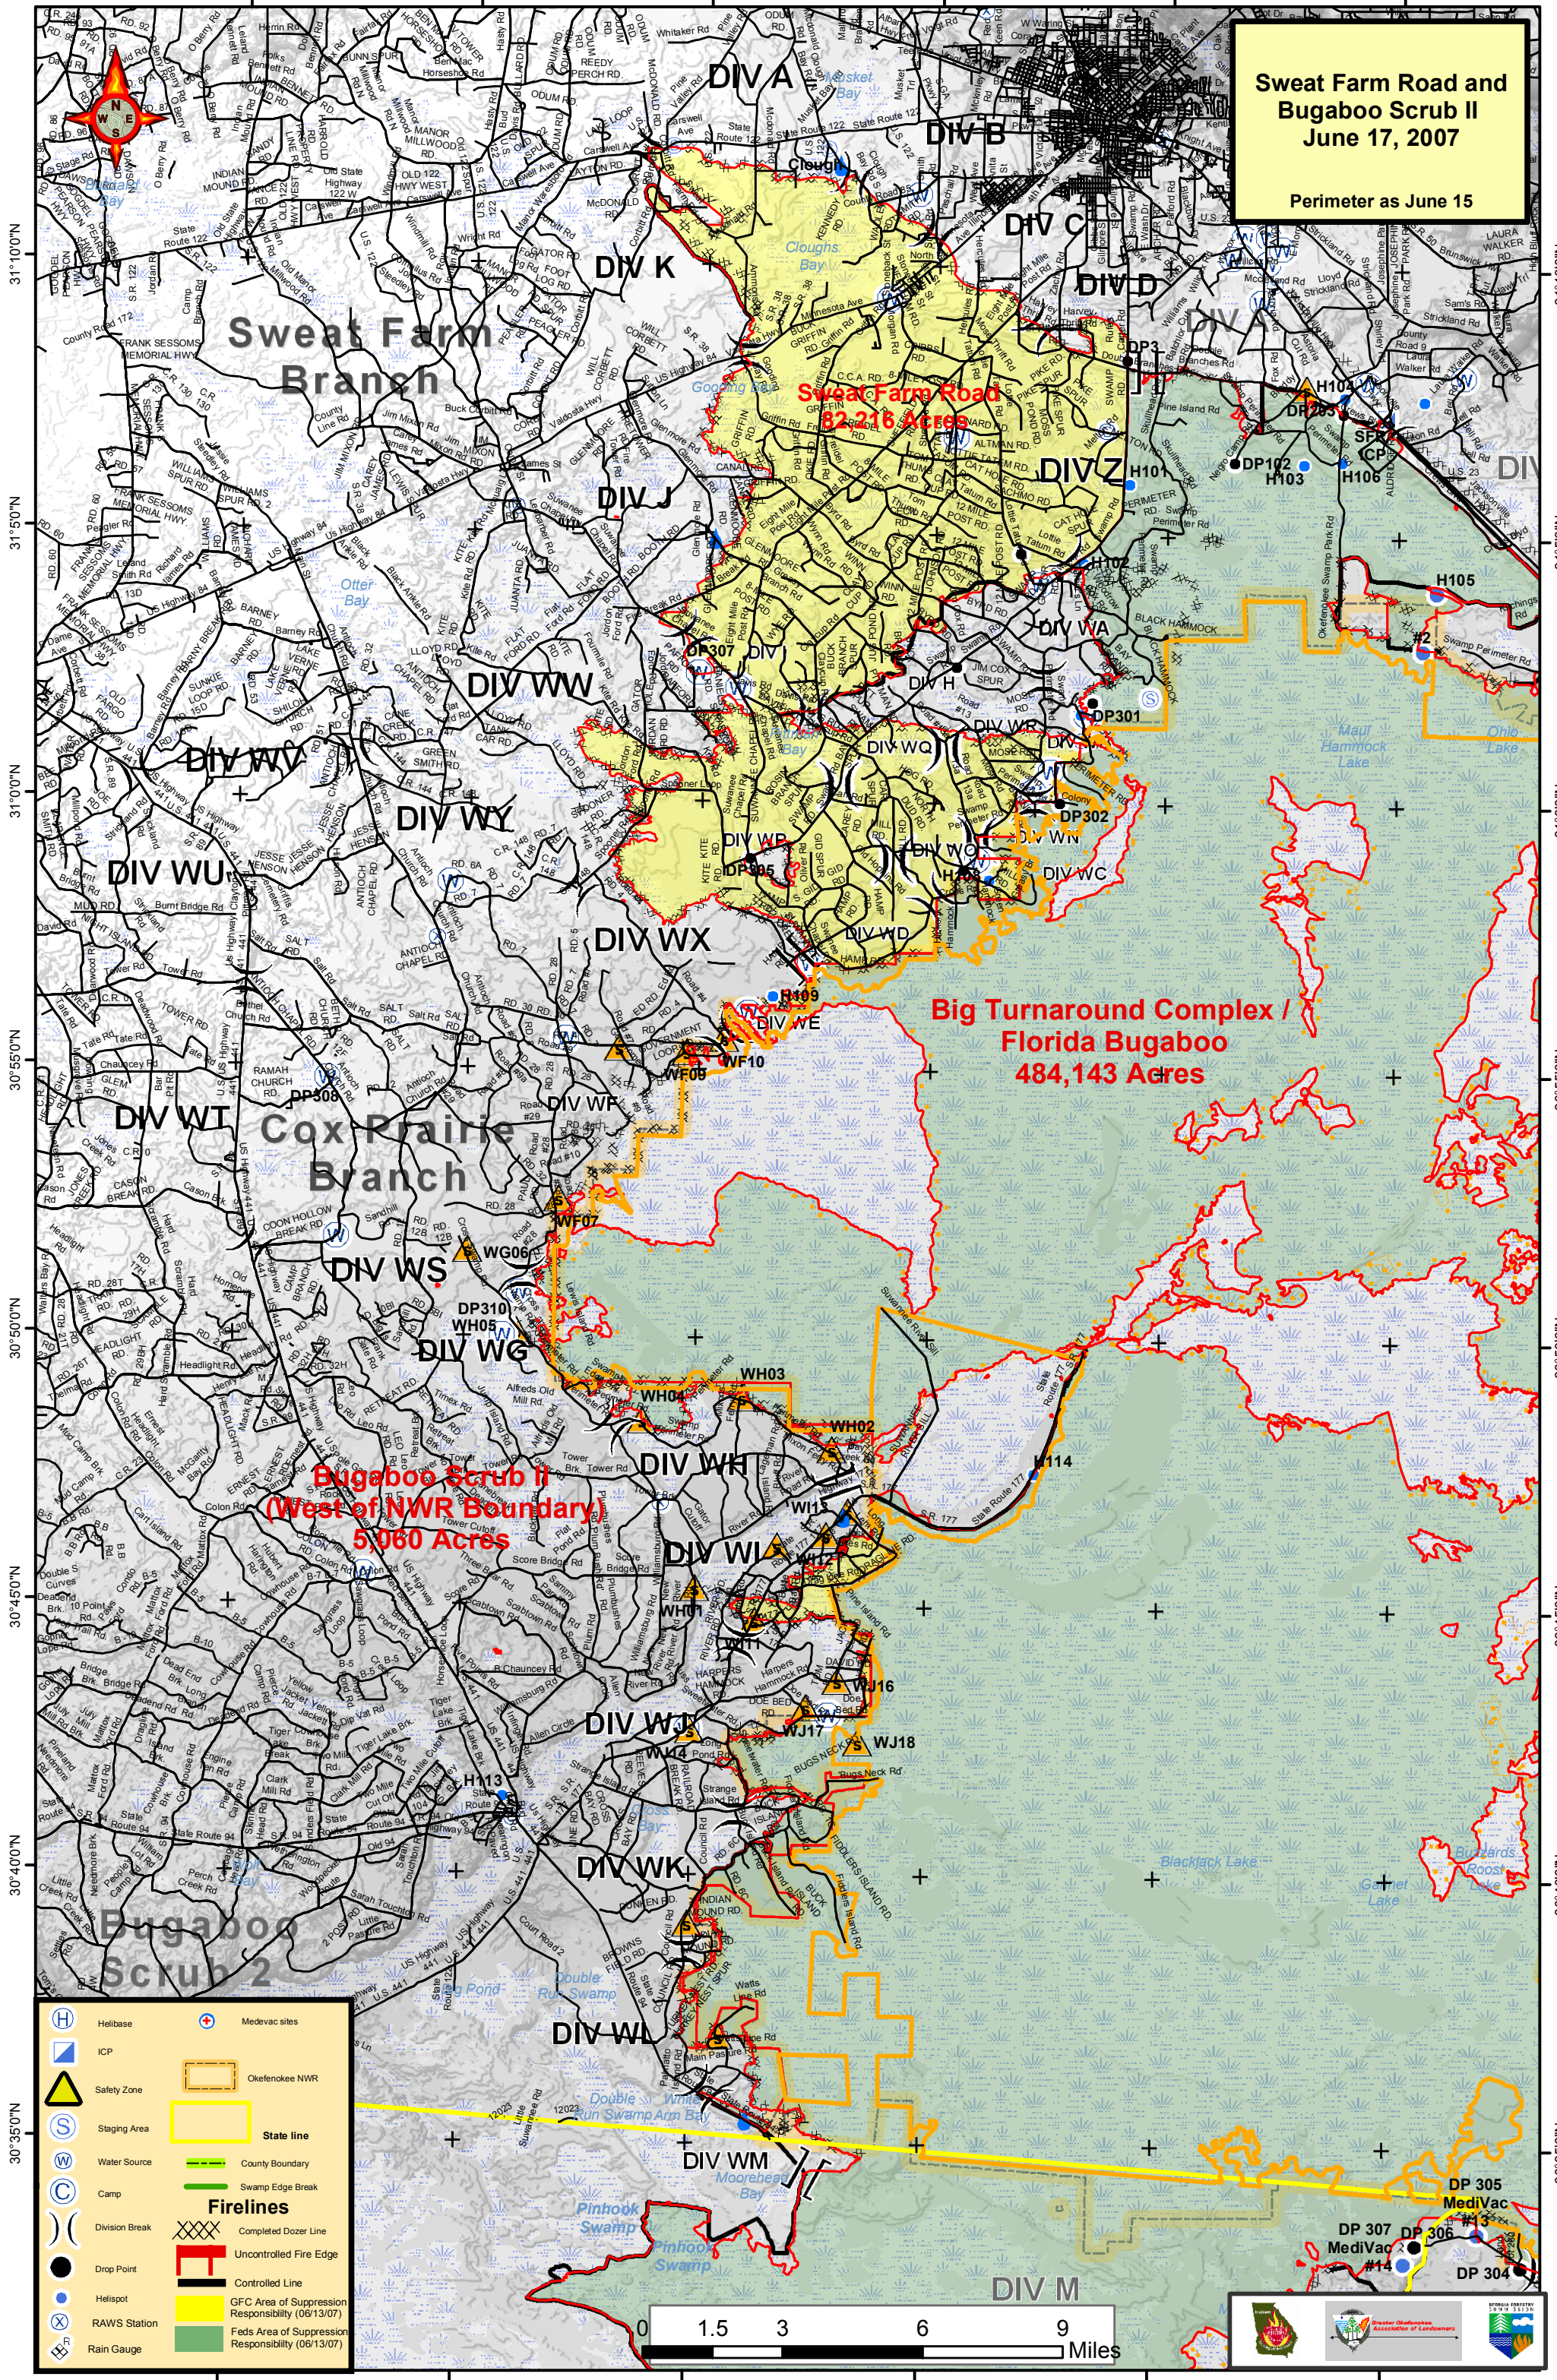

**Sweat Farm Road and Bugaboo Scrub II**  
June 17, 2007  
Perimeter as June 15

**Sweat Farm Branch**

**Cox Prairie Branch**

**Bugaboo Scrub II**  
(West of NWR Boundary)  
5,060 Acres

**Sweat Farm Road**  
82,216 Acres

**Big Turnaround Complex / Florida Bugaboo**  
484,143 Acres

	Heliport		Medevac sites
	ICP		Okfenokee NWR
	Safety Zone		State line
	Staging Area		County Boundary
	Water Source		Swamp Edge Break
	Camp	<b>Firelines</b>	
	Division Break		Completed Dozer Line
	Drop Point		Uncontrolled Fire Edge
	Heliport		Controlled Line
	RAWS Station		GFC Area of Suppression Responsibility (06/13/07)
	Rain Gauge		Feds Area of Suppression Responsibility (06/13/07)