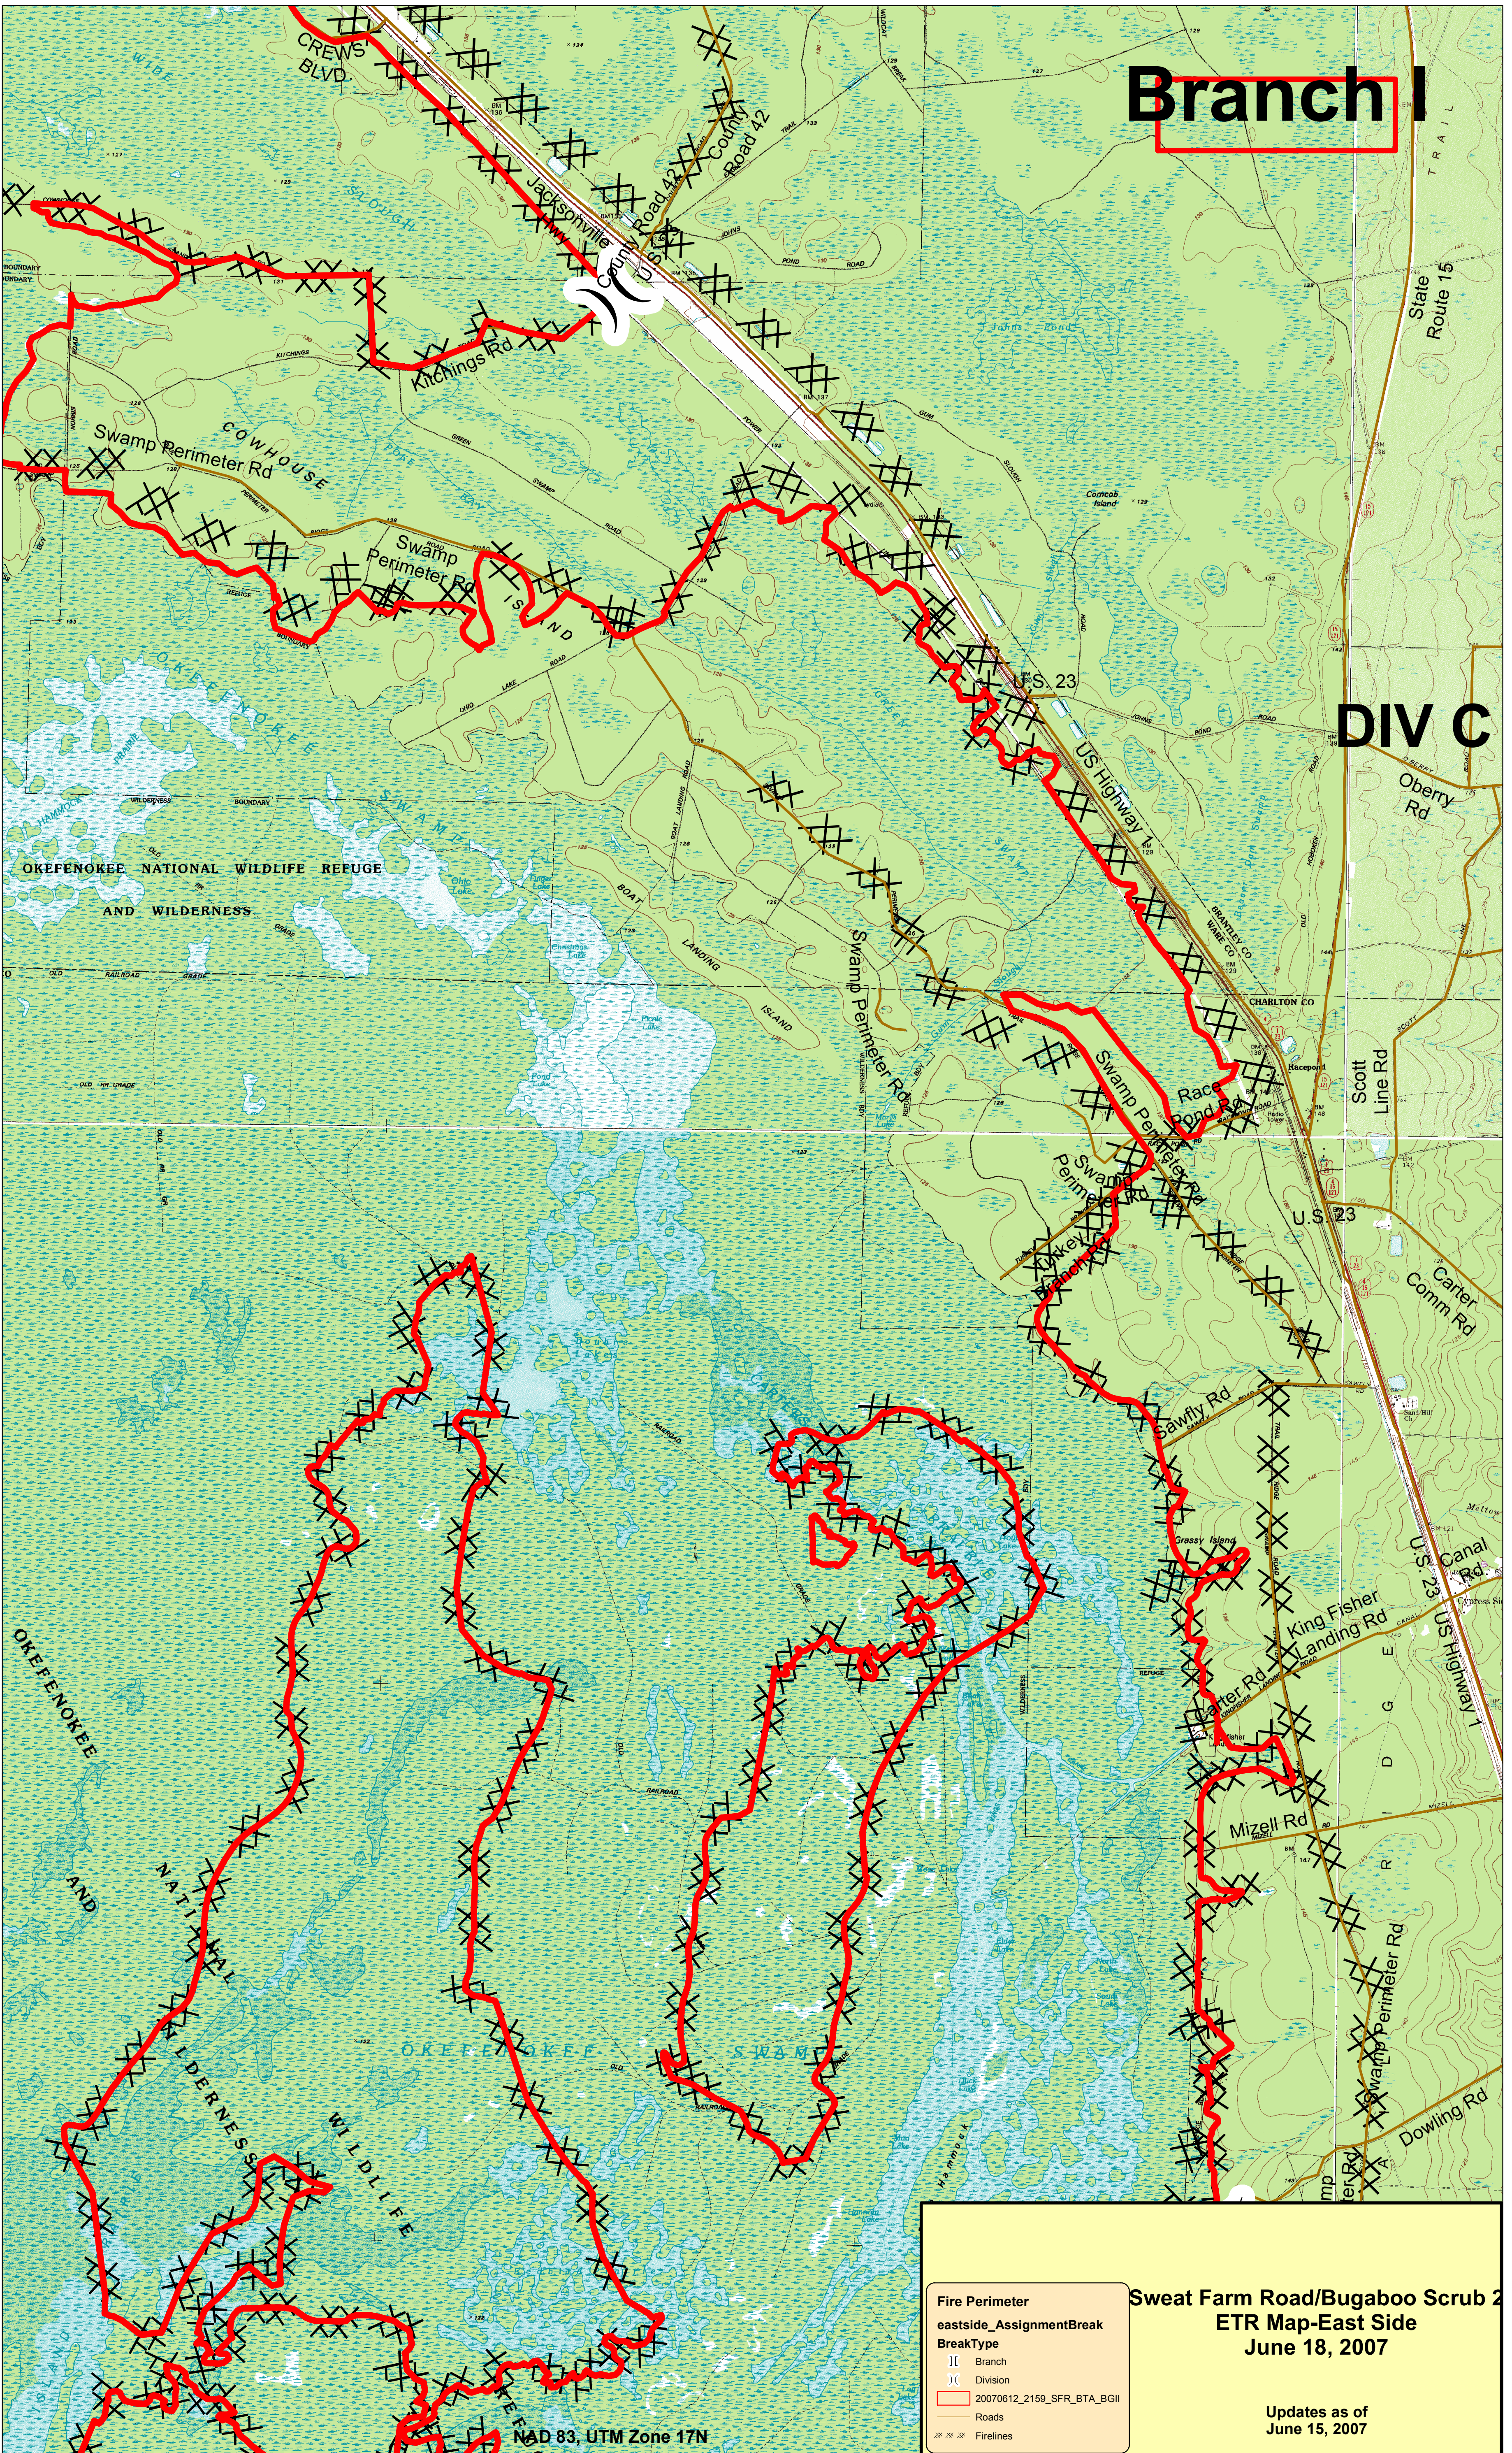

**Branch I**

**DIV C**

**Sweat Farm Road/Bugaboo Scrub 2**  
**ETR Map-East Side**  
**June 18, 2007**

Updates as of  
June 15, 2007

Fire Perimeter
eastside_AssignmentBreak
BreakType
II Branch
I Division
20070612_2159_SFR_BTA_BGII
Roads
Firelines