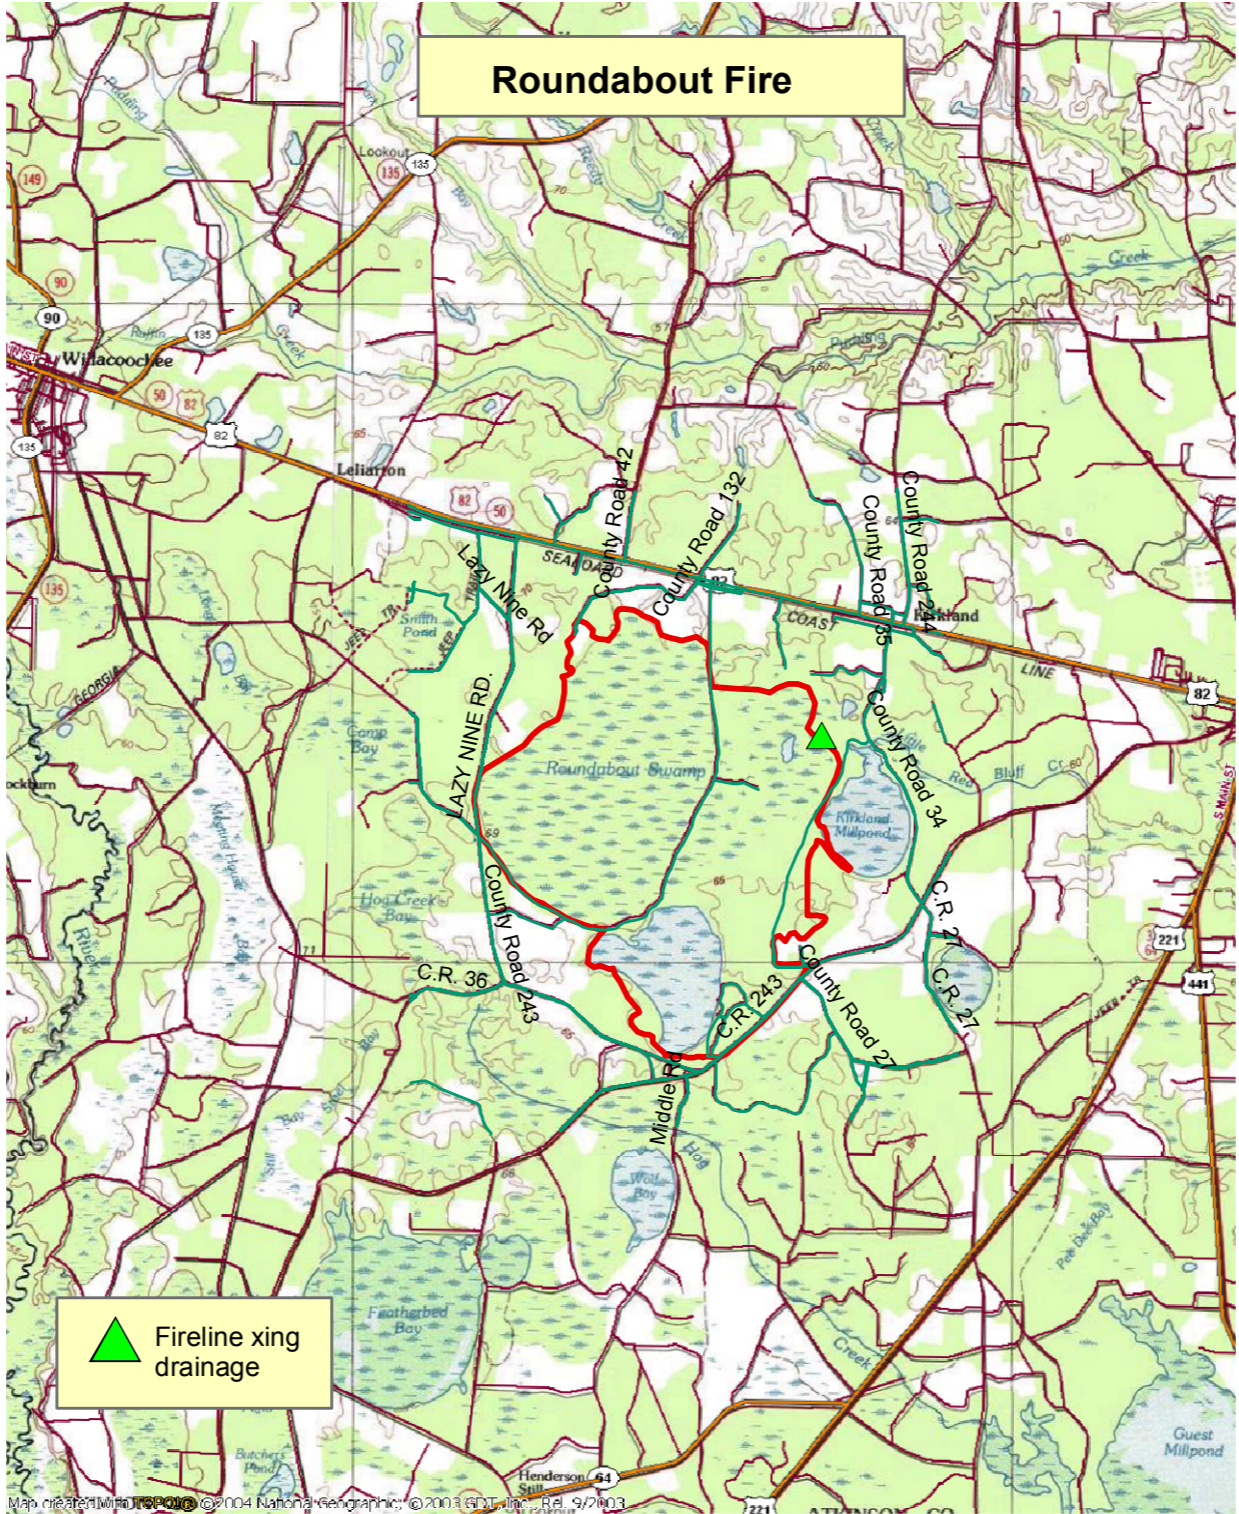

Roundabout Fire

▲ Fireline xing drainage