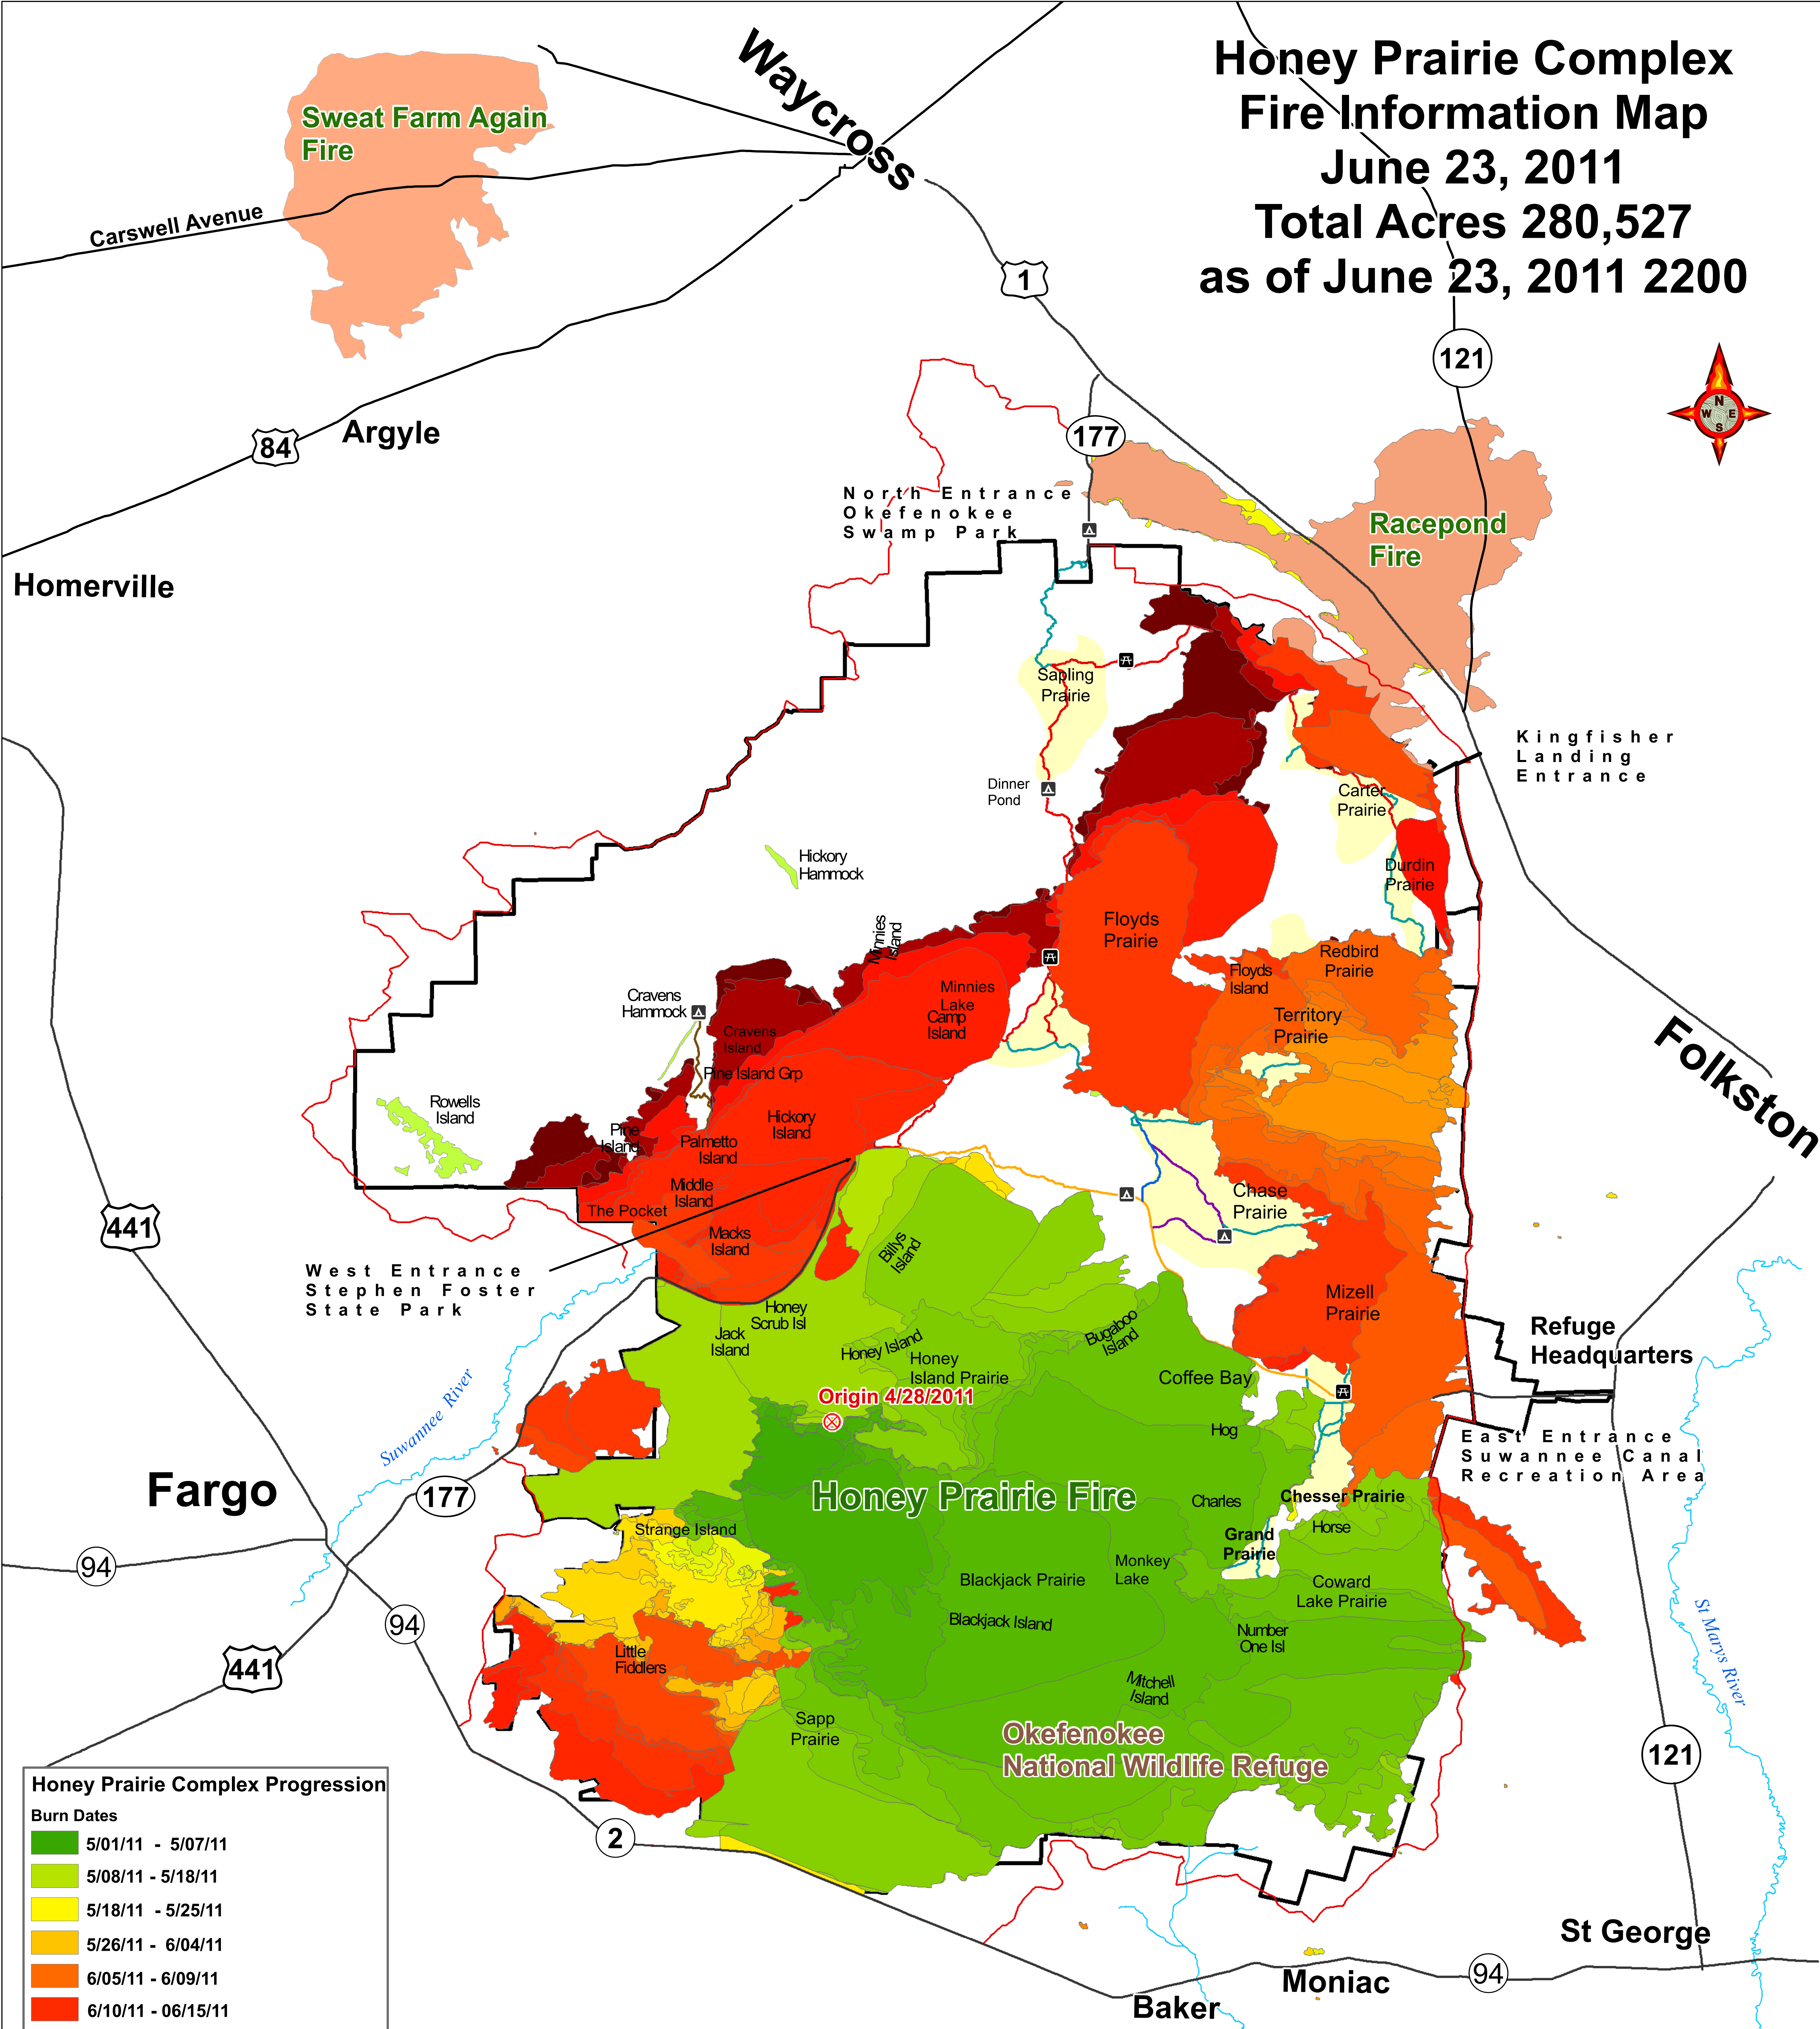

Honey Prairie Complex Fire Information Map

June 23, 2011
Total Acres 280,527
as of June 23, 2011 2200

Honey Prairie Complex Progression

Burn Dates

Green	5/01/11 - 5/07/11
Light Green	5/08/11 - 5/18/11
Yellow	5/18/11 - 5/25/11
Light Orange	5/26/11 - 6/04/11
Orange	6/05/11 - 6/09/11
Dark Orange	6/10/11 - 06/15/11
Red	06/16/11 - 06/22/11
Dark Red	06/23/2011

Legend

— Refuge boundary	— Canoe Trails
— Refuge Main Roads	— Blue
— Perimeter Roads	— Brown
— Rivers	— Orange
— Fire Progression	— Purple
— Wilderness Upland	— Red

0 1.25 2.5 5 Miles

Ann Braun, GISS
June 23, 2011 2200