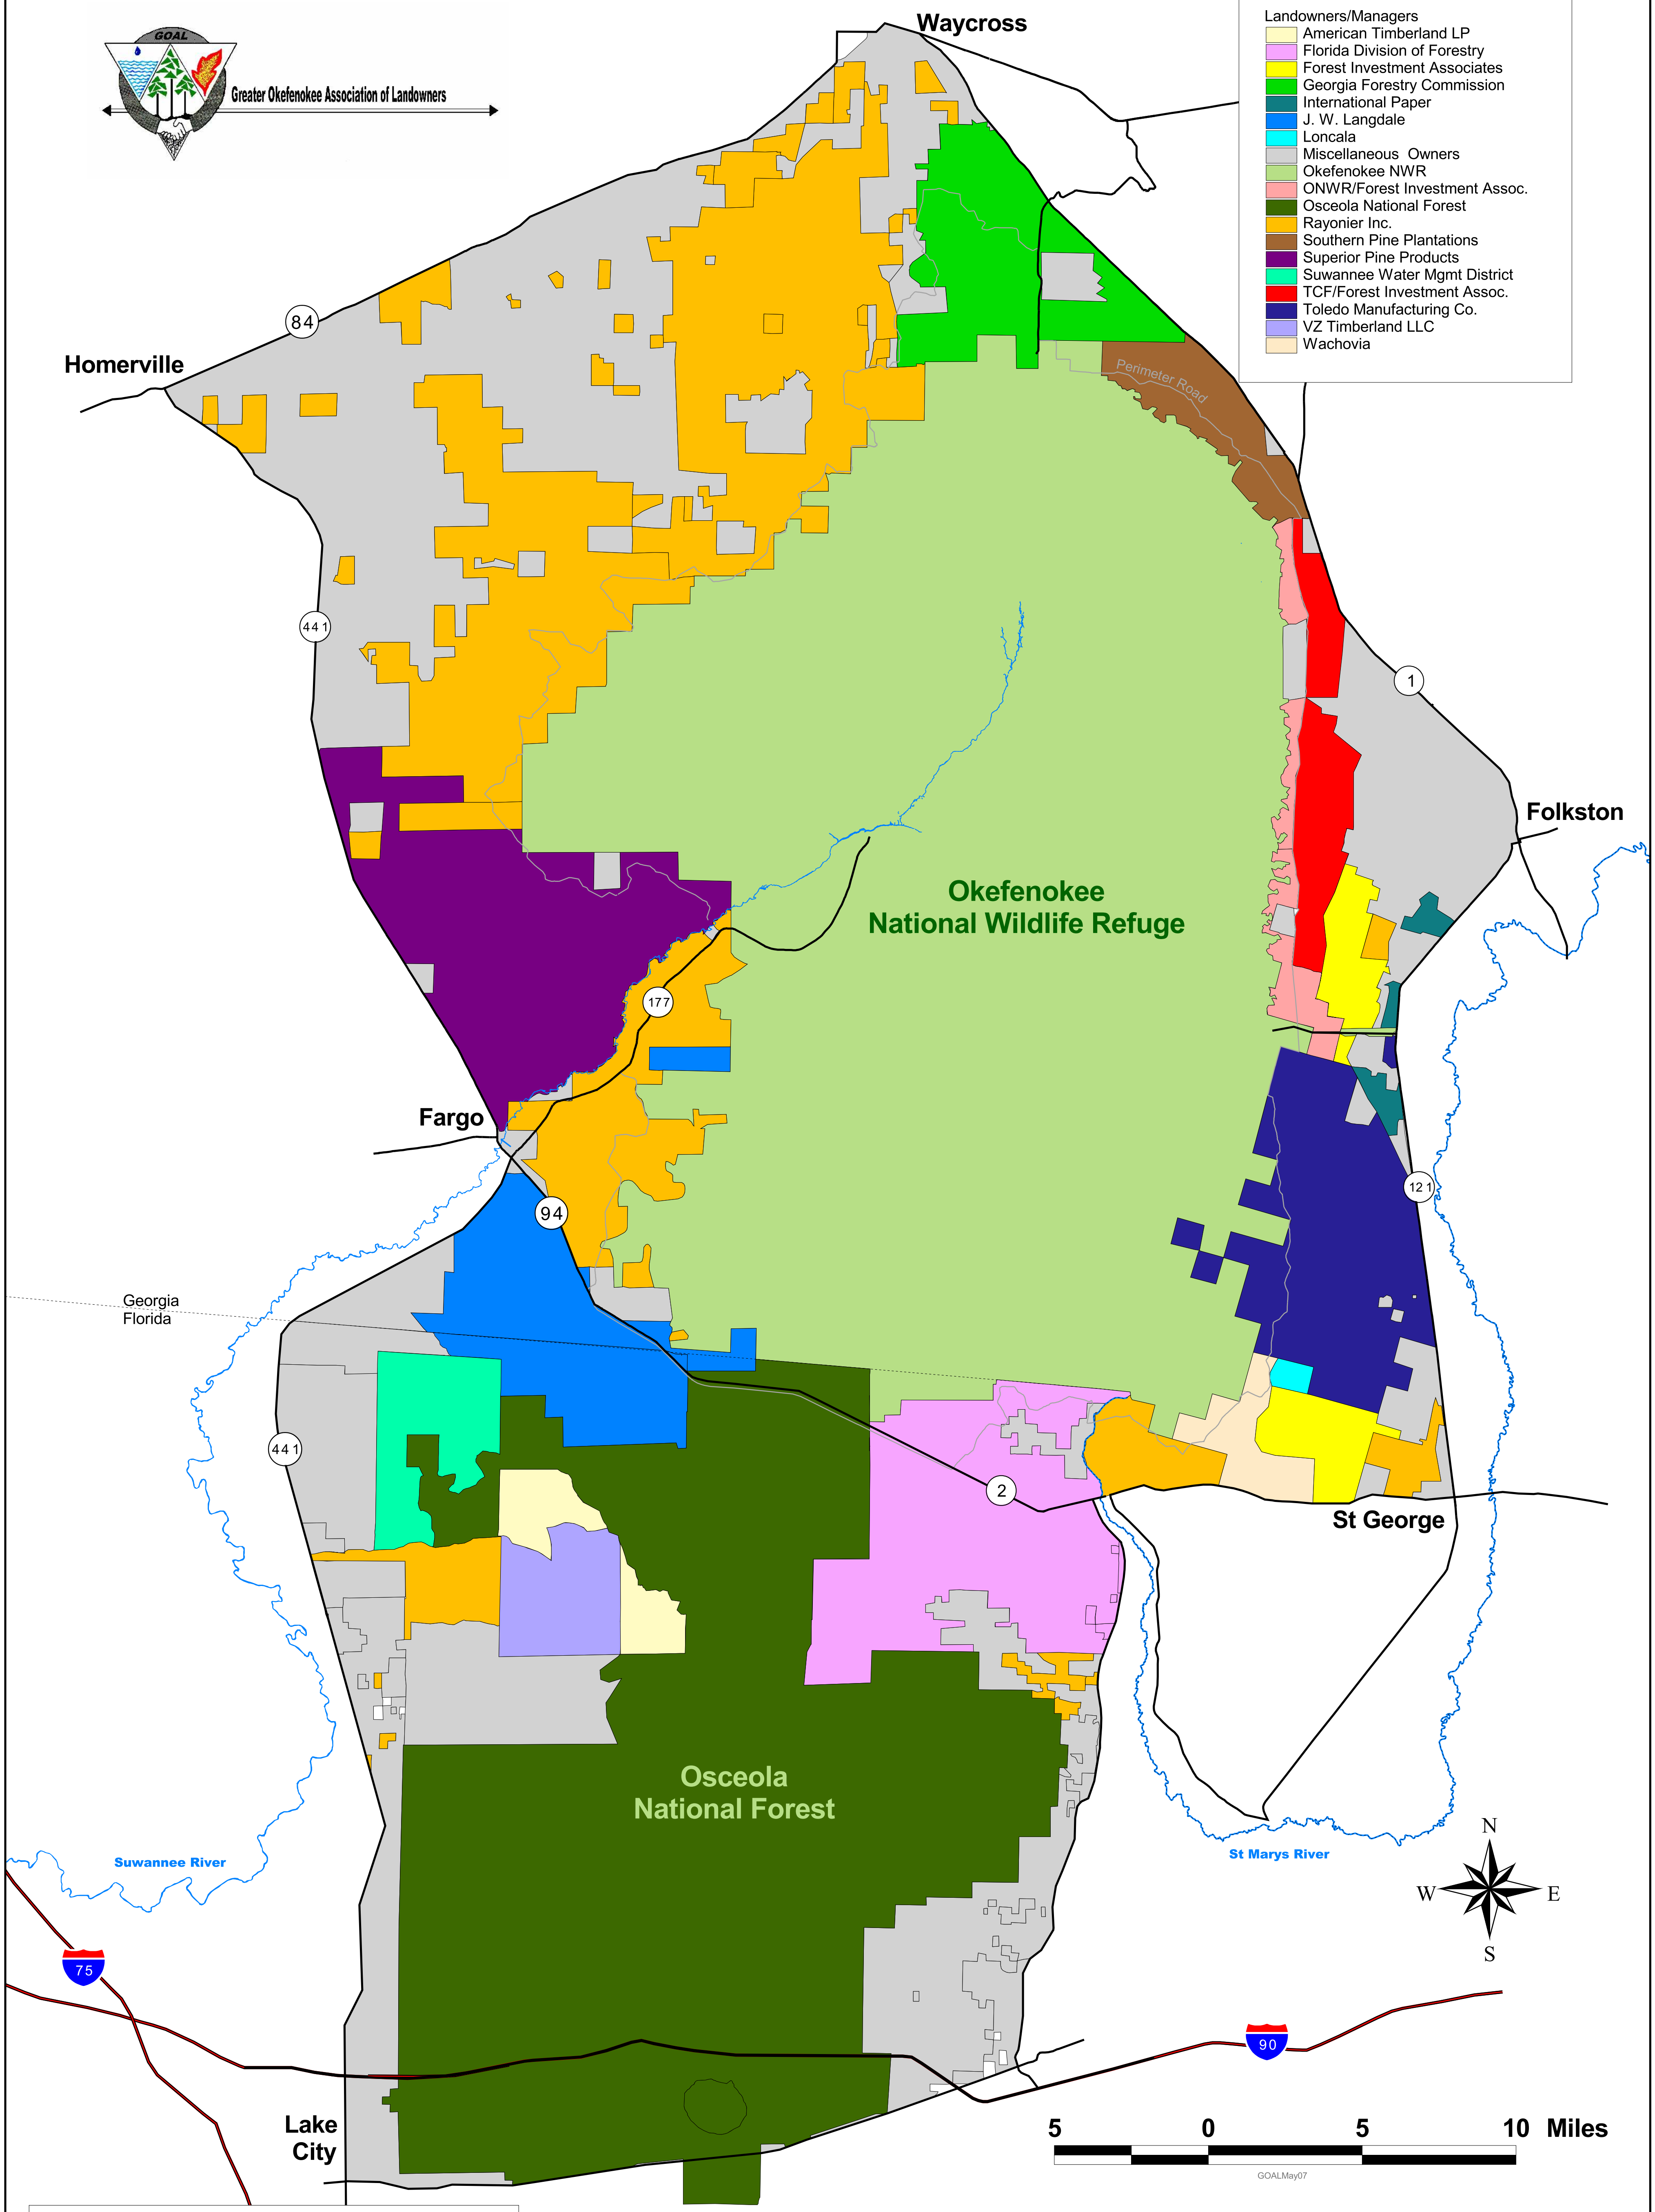

# Greater Okefenokee Association of Landowners

Greater Okefenokee Association of Landowners

- Landowners/Managers
- American Timberland LP
  - Florida Division of Forestry
  - Forest Investment Associates
  - Georgia Forestry Commission
  - International Paper
  - J. W. Langdale
  - Loncala
  - Miscellaneous Owners
  - Okefenokee NWR
  - ONWR/Forest Investment Assoc.
  - Osceola National Forest
  - Rayonier Inc.
  - Southern Pine Plantations
  - Superior Pine Products
  - Suwannee Water Mgmt District
  - TCF/Forest Investment Assoc.
  - Toledo Manufacturing Co.
  - VZ Timberland LLC
  - Wachovia

This map is not a legal document and is not intended to be used for any legal purpose. It is the responsibility of the user to use the data appropriately and consistently recognizing its limitations. Conclusions drawn from, or actions undertaken on the basis of such data and information are the sole responsibility of the user.

Georeferenced and edited by:  
 Okefenokee National Wildlife Refuge  
 Route 2, Box 3330  
 Folkston, GA 31537  
 May 2007