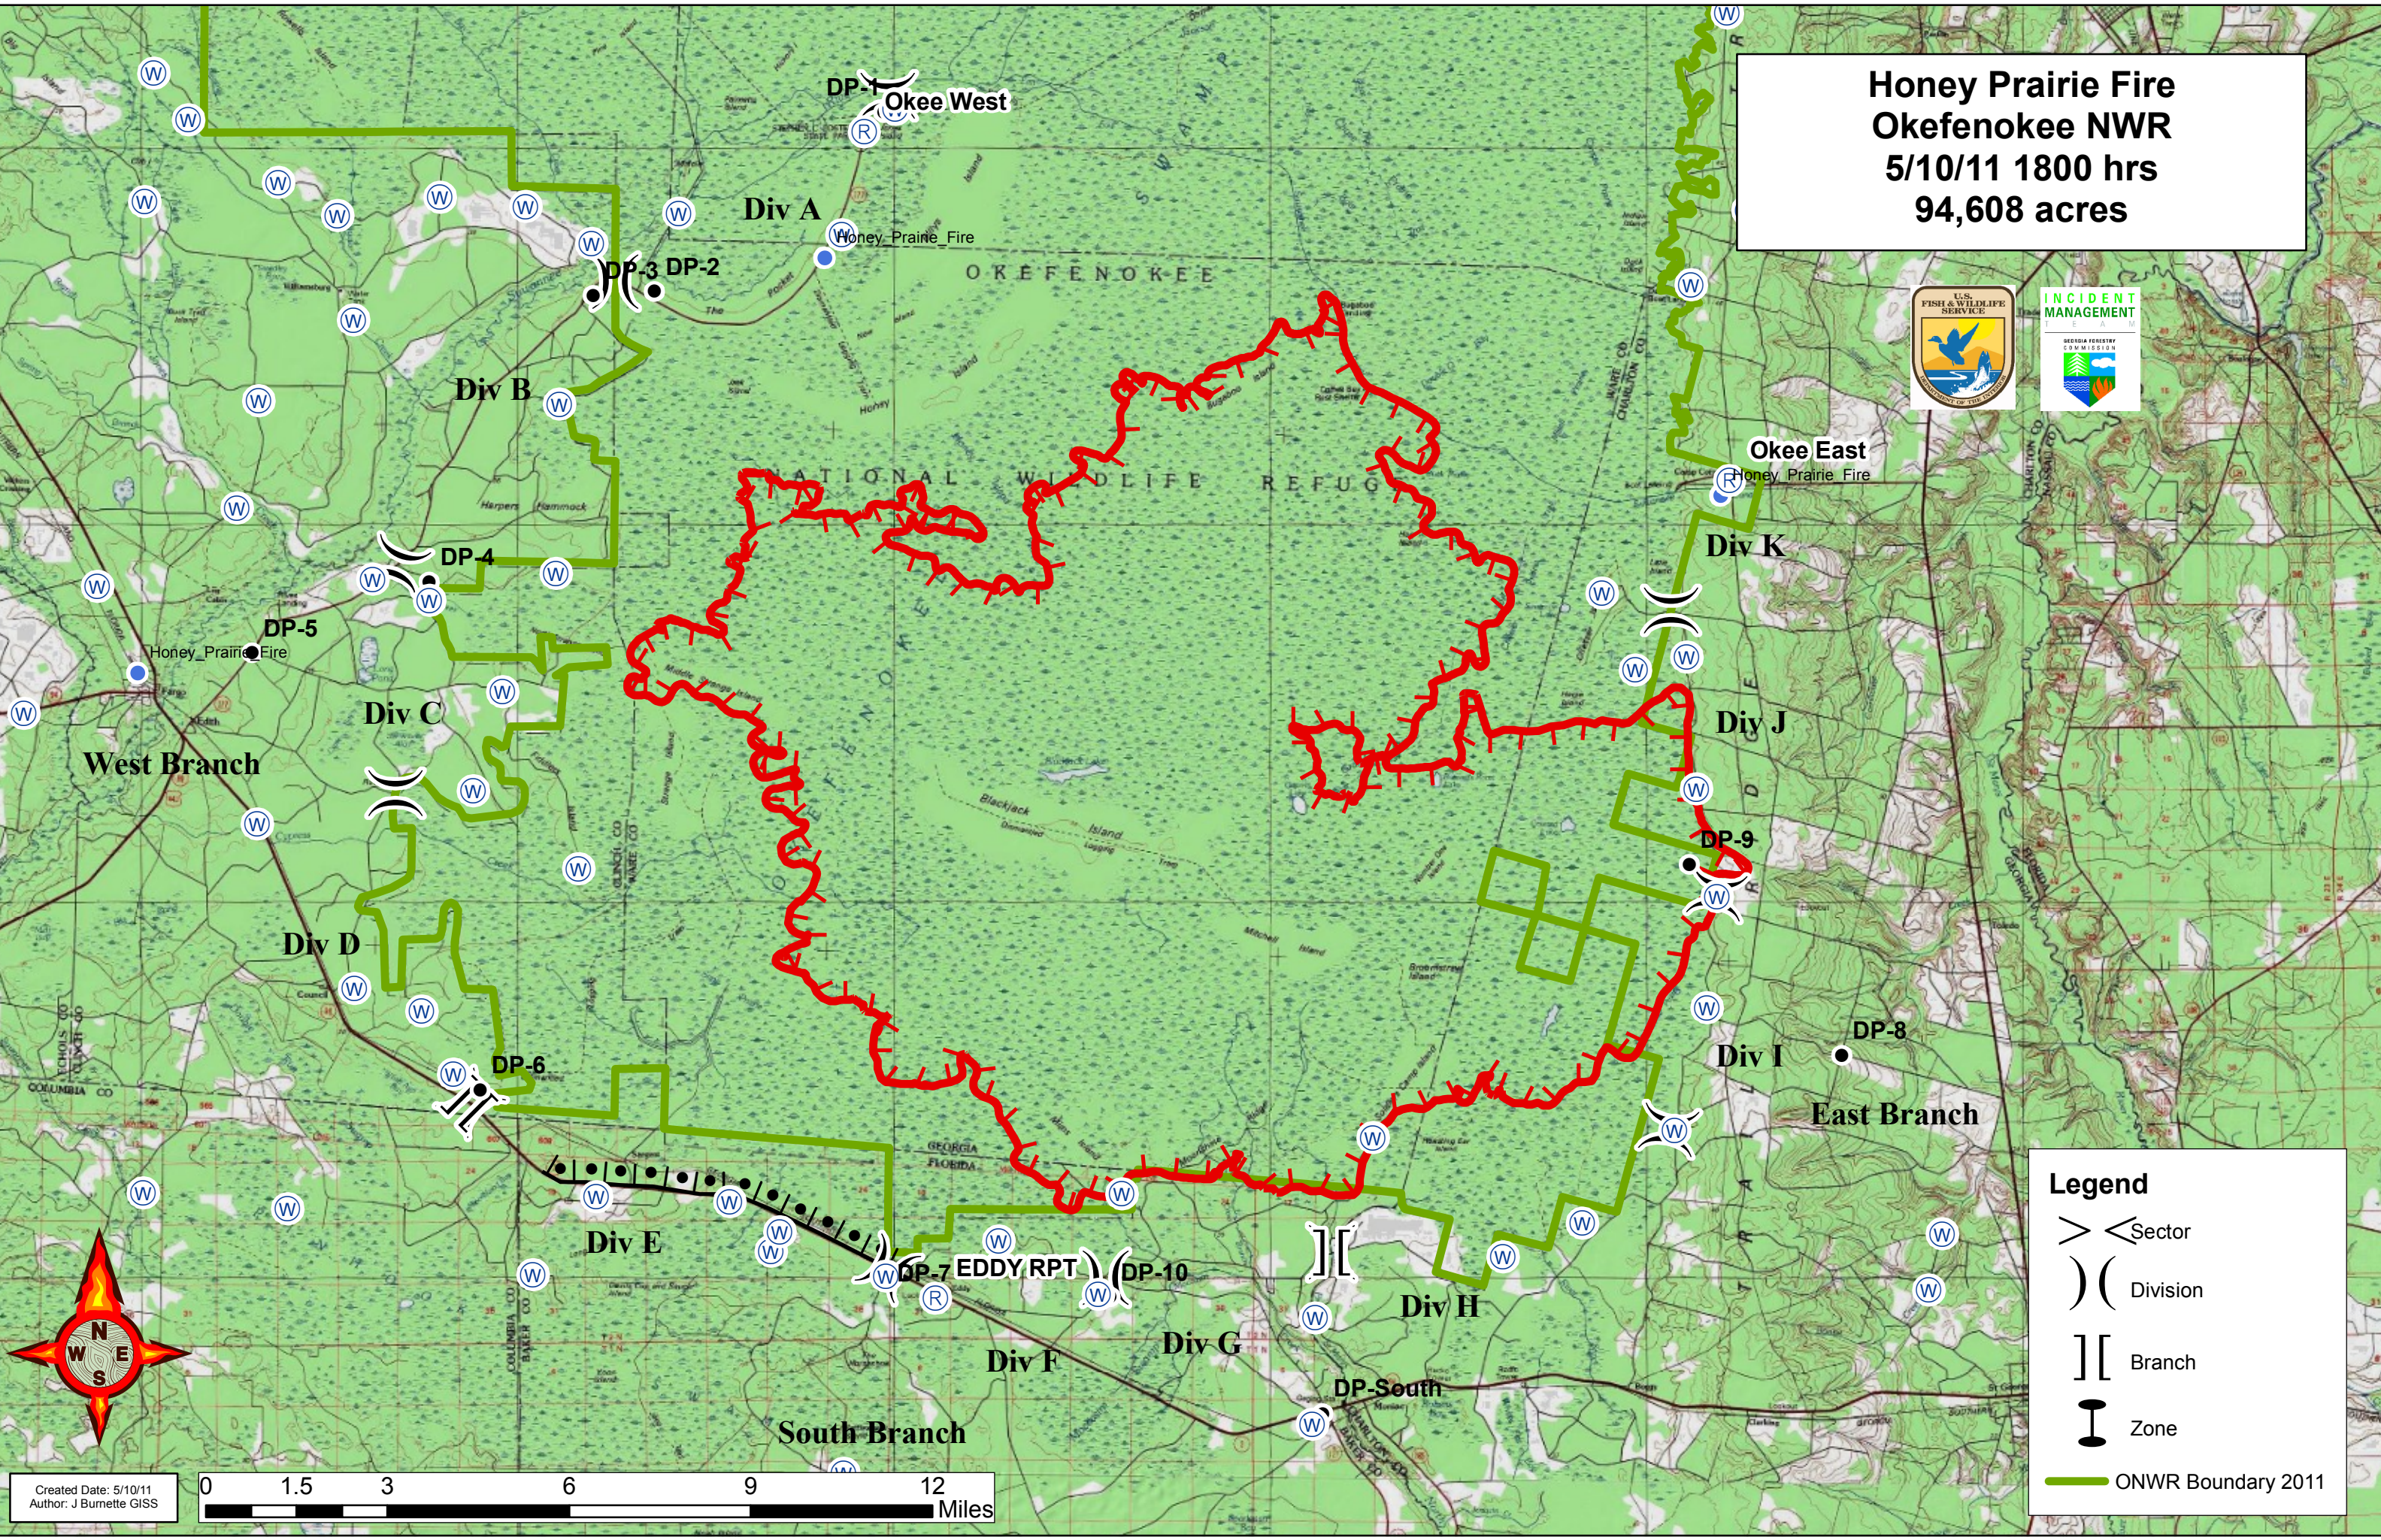

**Honey Prairie Fire
Okefenokee NWR
5/10/11 1800 hrs
94,608 acres**

Legend

- > < Sector
-) (Division
-]] Branch
- I Zone
- ONWR Boundary 2011

Created Date: 5/10/11
 Author: J Burnette GISS

0 1.5 3 6 9 12 Miles